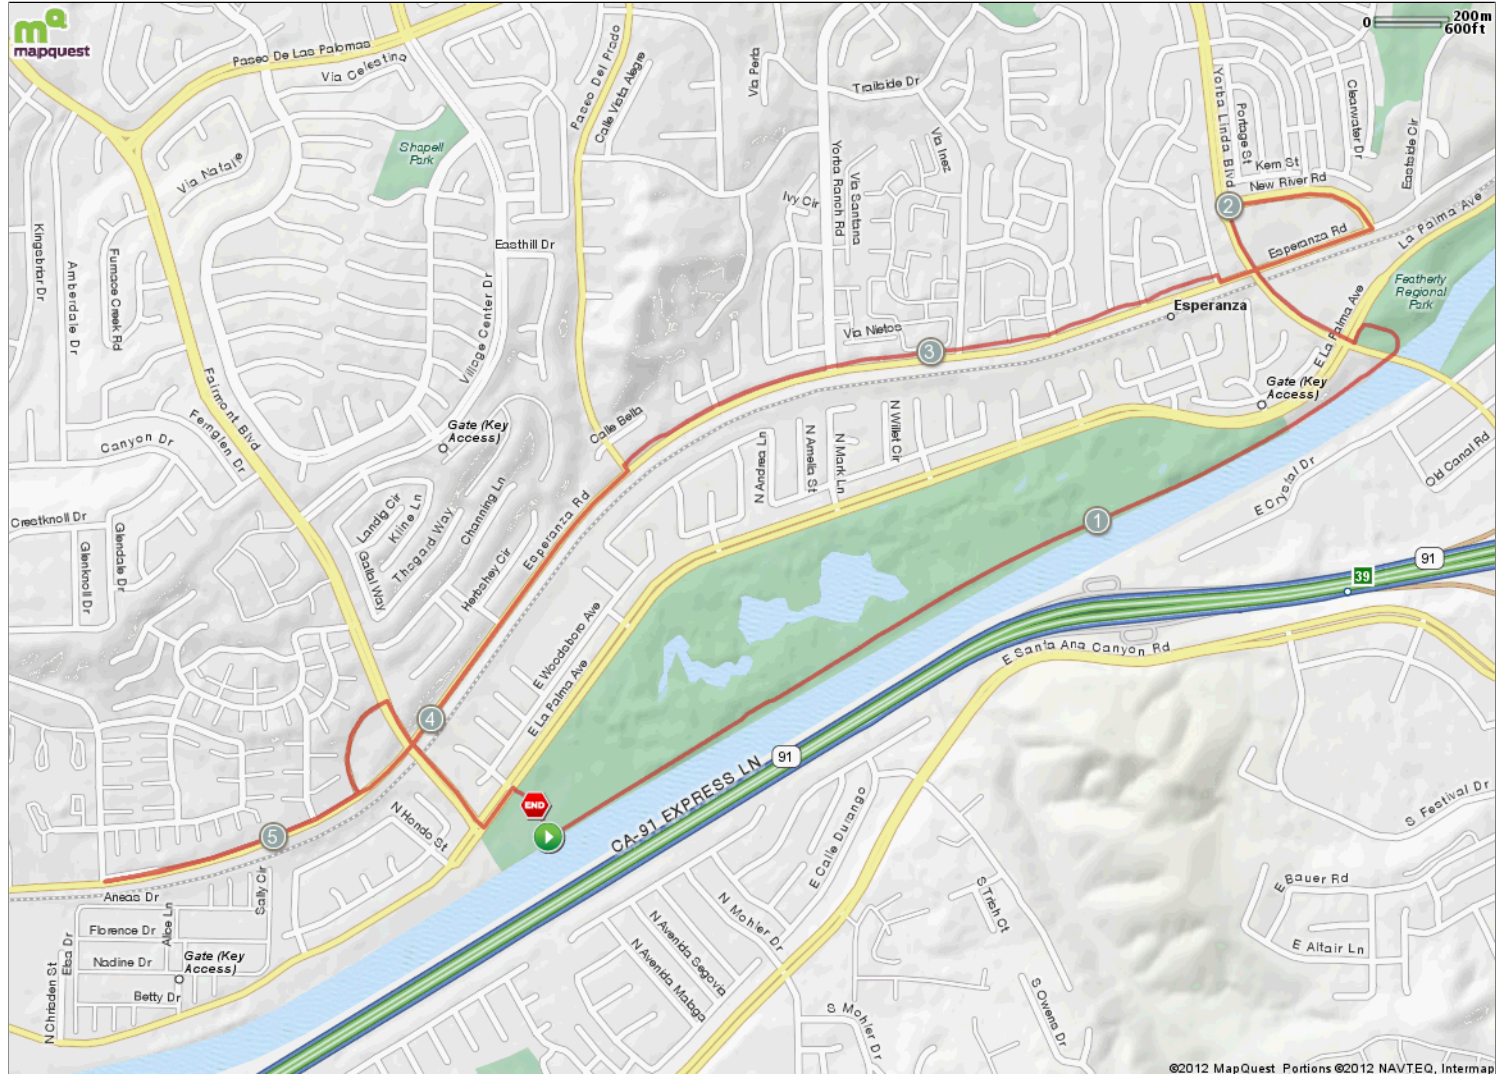

Yorba Linda House Run

Starts In Anaheim, California

5.75 miles

Elevation **407ft** Max **282ft** Min **+148ft** Ascent **-138ft** Descent **< 3 %** Max Climb

Description