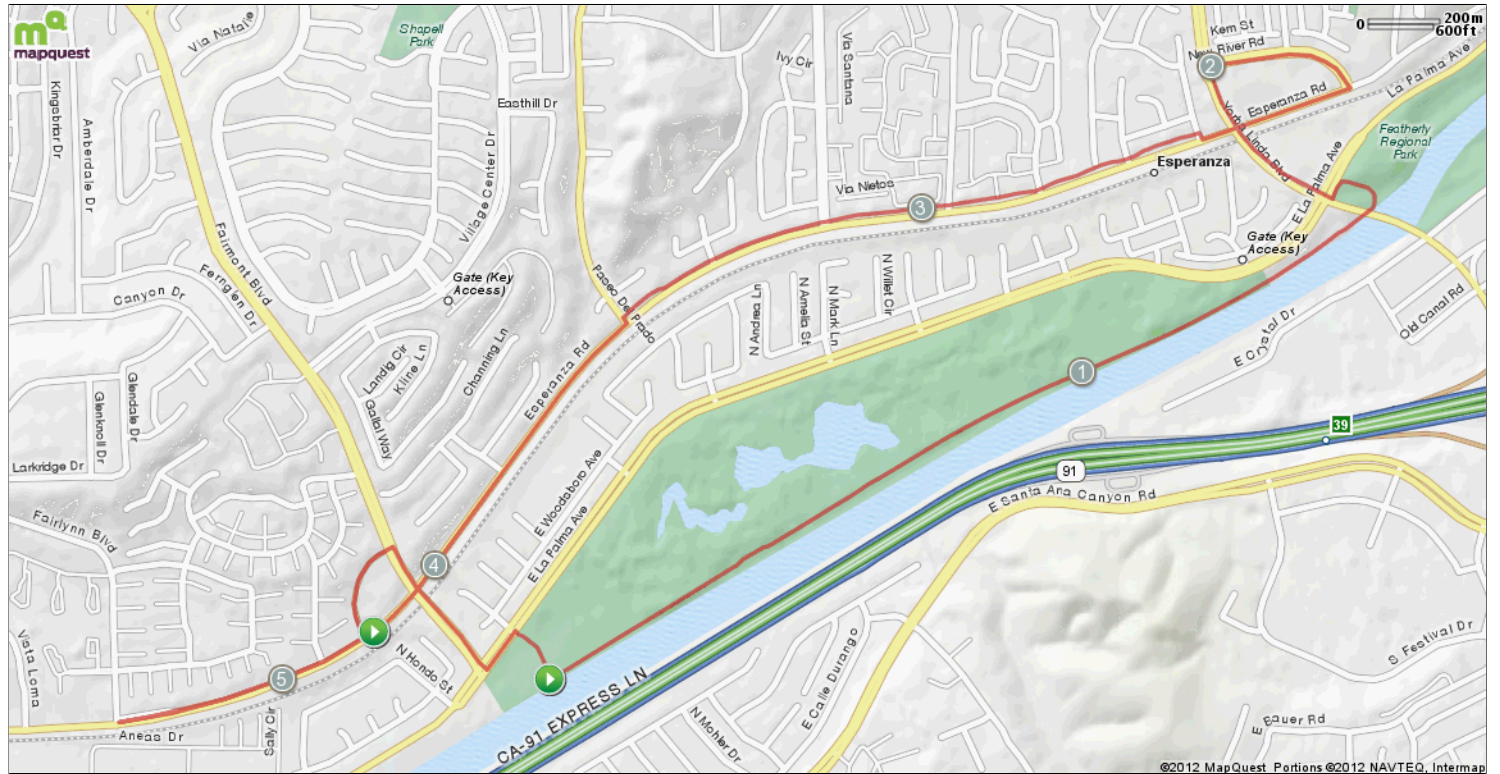

Notes		
AT	FOR	NOTES
1.7 mi.	<input type="checkbox"/> 1652ft	Head west on Yorba Linda Blvd toward E La Palma Ave
2.02 mi.	 1366ft	Head east on New River Rd toward Ave Adobe
2.28 mi.	 1mi 1636ft	Head west on Esperanza Rd toward Ave Barcelona
3.59 mi.	<input type="checkbox"/> 60ft	Head southeast on Pso Del Prado toward Esperanza Rd
3.6 mi.	 3468ft	Head southwest on Esperanza Rd toward Lindsey Dr
4.25 mi.	 111ft	Head southwest on Esperanza Rd toward Fairmont Blvd/ Fairmont Con
4.27 mi.	 2047ft	Head southwest on Esperanza Rd toward Echo Hill Ln

Notes		
AT	FOR	NOTES
4.66 mi.	 2734ft	Head west on Esperanza Rd toward Fairlynn Blvd
5.18 mi.	<input type="checkbox"/> 832ft	Head north on Fairmont Blvd/ Fairmont Con
5.34 mi.	 1354ft	Head southeast on Fairmont Blvd toward E La Palma Ave
5.59 mi.	 925ft	Head northeast on E La Palma Ave toward N Huxford Ln
5.77 mi.	<input type="checkbox"/>	

Yorba Linda House Run

Starts In Anaheim, California

Notes		
AT	FOR	NOTES
1.7 mi.	<input type="checkbox"/> 1652ft	Head west on Yorba Linda Blvd toward E La Palma Ave
2.02 mi.	1366ft	Head east on New River Rd toward Ave Adobe
2.28 mi.	1mi 1636ft	Head west on Esperanza Rd toward Ave Barcelona
3.59 mi.	<input type="checkbox"/> 60ft	Head southeast on Pso Del Prado toward Esperanza Rd
3.6 mi.	3468ft	Head southwest on Esperanza Rd toward Lindsey Dr
4.25 mi.	111ft	Head southwest on Esperanza Rd toward Fairmont Blvd/ Fairmont Con
This segment shows 4.27 mi. (22,572 ft.) of your route.		

Notes		
AT	FOR	NOTES
4.27 mi.	2047ft	Head southwest on Esperanza Rd toward Echo Hill Ln
4.66 mi.	2734ft	Head west on Esperanza Rd toward Fairlynn Blvd
5.18 mi.	<input type="checkbox"/> 832ft	Head north on Fairmont Blvd/ Fairmont Con
5.34 mi.	1354ft	Head southeast on Fairmont Blvd toward E La Palma Ave
5.59 mi.	925ft	Head northeast on E La Palma Ave toward N Huxford Ln
5.77 mi.	<input type="checkbox"/>	
This segment shows 1.47 mi. (7,742 ft.) of your route.		