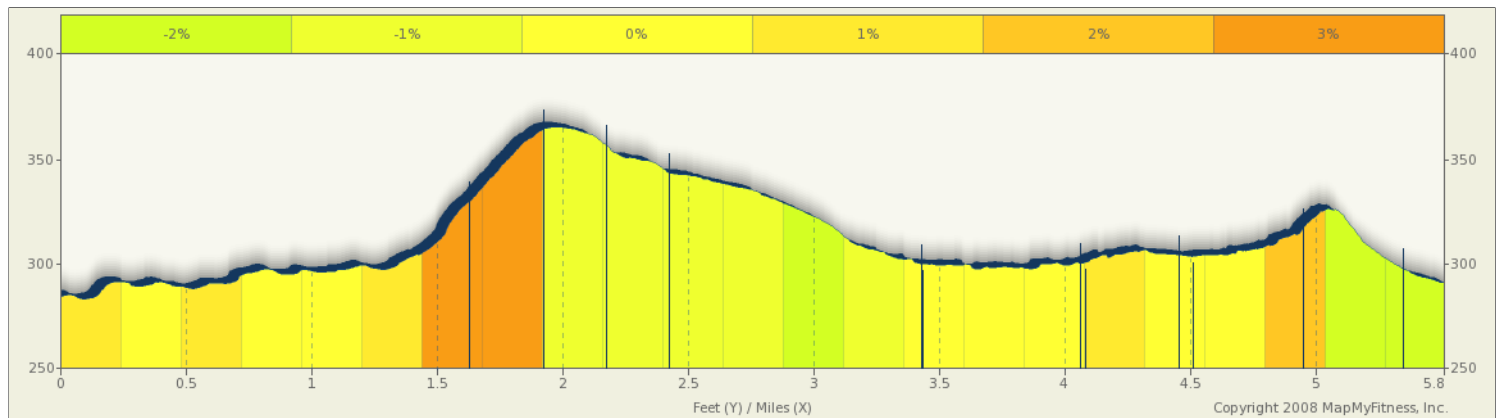

Yorba Linda House Run

Starts In Anaheim, California

5.75 miles

Elevation **407ft** Max **282ft** Min **+148ft** Ascent **-138ft** Descent **< 3 %** Max Climb

Description

Yorba Linda House Run

Starts In Anaheim, California

Notes		
AT	FOR	NOTES
1.7 mi.	<input type="checkbox"/> 1652ft	Head west on Yorba Linda Blvd toward E La Palma Ave
2.02 mi.	 1366ft	Head east on New River Rd toward Ave Adobe
2.28 mi.	 1mi 1636ft	Head west on Esperanza Rd toward Ave Barcelona
3.59 mi.	<input type="checkbox"/> 60ft	Head southeast on Pso Del Prado toward Esperanza Rd
3.6 mi.	 3468ft	Head southwest on Esperanza Rd toward Lindsey Dr
4.25 mi.	 111ft	Head southwest on Esperanza Rd toward Fairmont Blvd/ Fairmont Con
4.27 mi.	 2047ft	Head southwest on Esperanza Rd toward Echo Hill Ln

Notes		
AT	FOR	NOTES
4.66 mi.	 2734ft	Head west on Esperanza Rd toward Fairlynn Blvd
5.18 mi.	<input type="checkbox"/> 832ft	Head north on Fairmont Blvd/ Fairmont Con
5.34 mi.	 1354ft	Head southeast on Fairmont Blvd toward E La Palma Ave
5.59 mi.	 925ft	Head northeast on E La Palma Ave toward N Huxford Ln
5.77 mi.	<input type="checkbox"/>	

Yorba Linda House Run

Starts In Anaheim, California

Notes		
AT	FOR	NOTES
1.7 mi.	<input type="checkbox"/> 1652ft	Head west on Yorba Linda Blvd toward E La Palma Ave
2.02 mi.	1366ft	Head east on New River Rd toward Ave Adobe
2.28 mi.	1mi 1636ft	Head west on Esperanza Rd toward Ave Barcelona
3.59 mi.	<input type="checkbox"/> 60ft	Head southeast on Pso Del Prado toward Esperanza Rd
3.6 mi.	3468ft	Head southwest on Esperanza Rd toward Lindsey Dr
4.25 mi.	111ft	Head southwest on Esperanza Rd toward Fairmont Blvd/ Fairmont Con
This segment shows 4.27 mi. (22,572 ft.) of your route.		