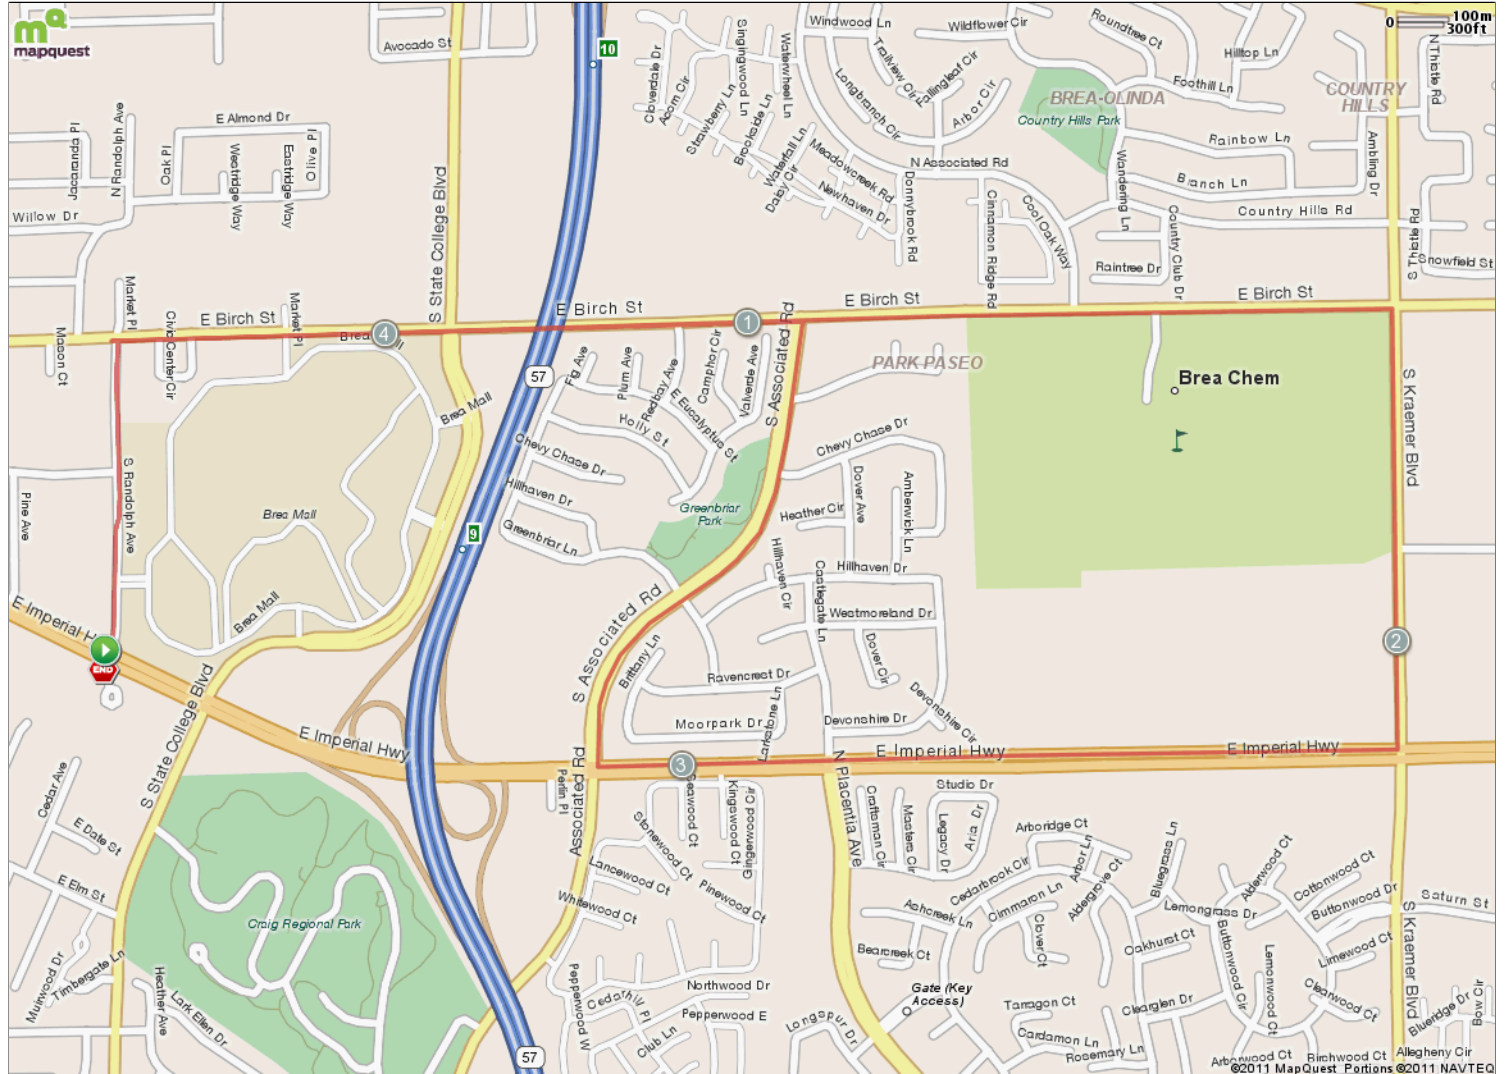

Walmart Run

Starts In Brea, California

5.01 miles

Description

Walmart Run

Starts In Brea, California

Notes		
AT	FOR	NOTES
START	7ft	Head southeast on CA-90 W toward S Randolph Ave
0 mi.	1831ft	Turn left onto S Randolph Ave
0.35 mi.	1mi 2568ft	Head east on E Birch St toward Civic Center Cir
1.83 mi.	2592ft	Head south on S Kraemer Blvd toward Orbiter St
2.33 mi.	7ft	Head south on S Kraemer Blvd toward CA-90 W
2.33 mi.	4927ft	Turn right onto CA-90 W

Notes		
AT	FOR	NOTES
3.26 mi.	3061ft	Head north on S Associated Rd toward Greenbriar Ln
3.84 mi.	34ft	Head north on S Associated Rd toward E Birch St
3.85 mi.	4260ft	Turn left onto E Birch St
4.65 mi.	43ft	Head east on E Birch St toward S Randolph Ave
4.66 mi.	1892ft	Turn right onto S Randolph Ave
5.02 mi.		Head south on S Randolph Ave

Walmart Run

Starts In Brea, California

Notes		
AT	FOR	NOTES
START	7ft	Head southeast on CA-90 W toward S Randolph Ave
0 mi.	1831ft	Turn left onto S Randolph Ave
0.35 mi.	1mi 2568ft	Head east on E Birch St toward Civic Center Cir
1.83 mi.	2592ft	Head south on S Kraemer Blvd toward Orbiter St
2.33 mi.	7ft	Head south on S Kraemer Blvd toward CA-90 W
2.33 mi.	4927ft	Turn right onto CA-90 W
This segment shows 2.78 mi. (14,704 ft.) of your route.		

Notes		
AT	FOR	NOTES
3.26 mi.	3061ft	Head north on S Associated Rd toward Greenbriar Ln
3.84 mi.	34ft	Head north on S Associated Rd toward E Birch St
3.85 mi.	4260ft	Turn left onto E Birch St
4.65 mi.	43ft	Head east on E Birch St toward S Randolph Ave
4.66 mi.	1892ft	Turn right onto S Randolph Ave
5.02 mi.		Head south on S Randolph Ave
This segment shows 2.7 mi. (14,271 ft.) of your route.		