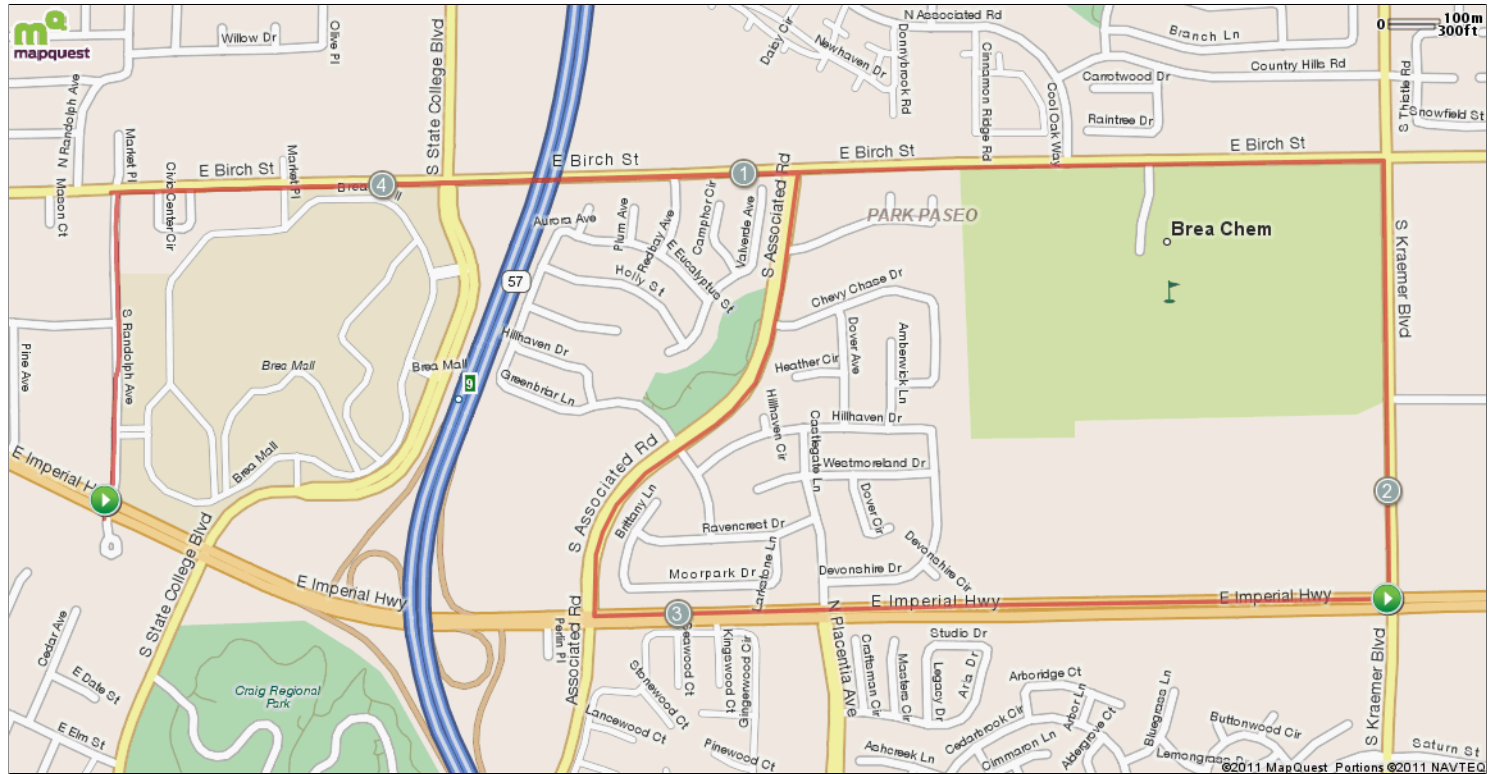

Walmart Run

Starts In Brea, California

5.01 miles

Description

Walmart Run

Starts In Brea, California

Notes		
AT	FOR	NOTES
START	7ft	Head southeast on CA-90 W toward S Randolph Ave
0 mi.	1831ft	Turn left onto S Randolph Ave
0.35 mi.	1mi 2568ft	Head east on E Birch St toward Civic Center Cir
1.83 mi.	2592ft	Head south on S Kraemer Blvd toward Orbiter St
2.33 mi.	7ft	Head south on S Kraemer Blvd toward CA-90 W
2.33 mi.	4927ft	Turn right onto CA-90 W

Notes		
AT	FOR	NOTES
3.26 mi.	3061ft	Head north on S Associated Rd toward Greenbriar Ln
3.84 mi.	34ft	Head north on S Associated Rd toward E Birch St
3.85 mi.	4260ft	Turn left onto E Birch St
4.65 mi.	43ft	Head east on E Birch St toward S Randolph Ave
4.66 mi.	1892ft	Turn right onto S Randolph Ave
5.02 mi.		Head south on S Randolph Ave

Walmart Run

Starts In Brea, California

Notes		
AT	FOR	NOTES
START	7ft	Head southeast on CA-90 W toward S Randolph Ave
0 mi.	1831ft	Turn left onto S Randolph Ave
0.35 mi.	1mi 2568ft	Head east on E Birch St toward Civic Center Cir
1.83 mi.	2592ft	Head south on S Kraemer Blvd toward Orbiter St
2.33 mi.	7ft	Head south on S Kraemer Blvd toward CA-90 W
2.33 mi.	4927ft	Turn right onto CA-90 W
This segment shows 2.78 mi. (14,704 ft.) of your route.		

Notes		
AT	FOR	NOTES
3.26 mi.	3061ft	Head north on S Associated Rd toward Greenbriar Ln
3.84 mi.	34ft	Head north on S Associated Rd toward E Birch St
3.85 mi.	4260ft	Turn left onto E Birch St
4.65 mi.	43ft	Head east on E Birch St toward S Randolph Ave
4.66 mi.	1892ft	Turn right onto S Randolph Ave
5.02 mi.		Head south on S Randolph Ave
This segment shows 2.7 mi. (14,271 ft.) of your route.		