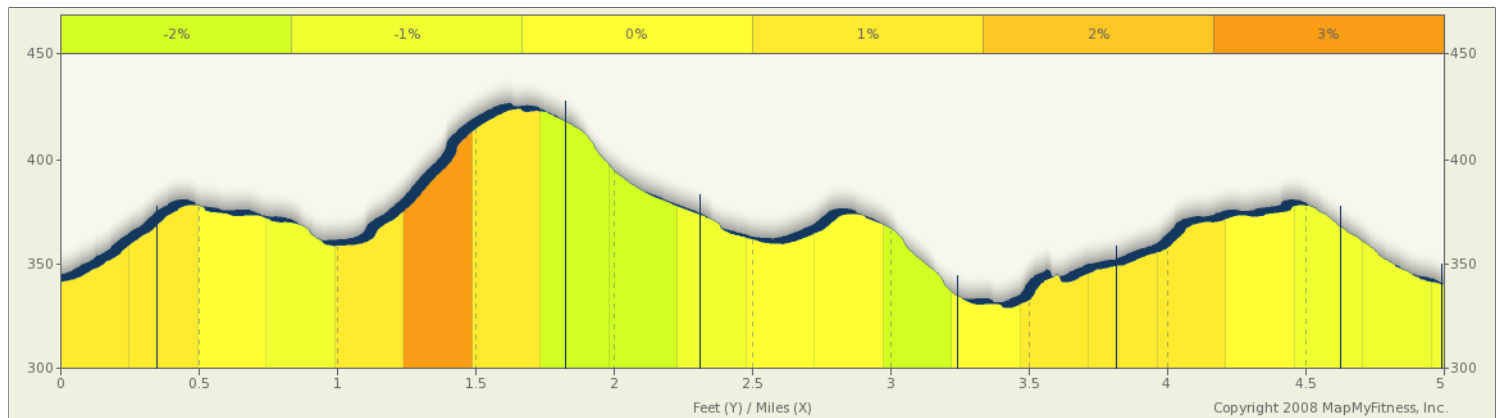

Walmart Run

Starts In Brea, California

5.01 miles

Description

Walmart Run

Starts In Brea, California

Notes		
AT	FOR	NOTES
START	7ft	Head southeast on CA-90 W toward S Randolph Ave
0 mi.	1831ft	Turn left onto S Randolph Ave
0.35 mi.	1mi 2568ft	Head east on E Birch St toward Civic Center Cir
1.83 mi.	2592ft	Head south on S Kraemer Blvd toward Orbiter St
2.33 mi.	7ft	Head south on S Kraemer Blvd toward CA-90 W
2.33 mi.	4927ft	Turn right onto CA-90 W

Notes		
AT	FOR	NOTES
3.26 mi.	3061ft	Head north on S Associated Rd toward Greenbriar Ln
3.84 mi.	34ft	Head north on S Associated Rd toward E Birch St
3.85 mi.	4260ft	Turn left onto E Birch St
4.65 mi.	43ft	Head east on E Birch St toward S Randolph Ave
4.66 mi.	1892ft	Turn right onto S Randolph Ave
5.02 mi.		Head south on S Randolph Ave

Walmart Run

Starts In Brea, California

Notes		
AT	FOR	NOTES
START	7ft	Head southeast on CA-90 W toward S Randolph Ave
0 mi.	1831ft	Turn left onto S Randolph Ave
0.35 mi.	1mi 2568ft	Head east on E Birch St toward Civic Center Cir
1.83 mi.	2592ft	Head south on S Kraemer Blvd toward Orbiter St
2.33 mi.	7ft	Head south on S Kraemer Blvd toward CA-90 W
2.33 mi.	4927ft	Turn right onto CA-90 W
This segment shows 2.78 mi. (14,704 ft.) of your route.		

Notes		
AT	FOR	NOTES
3.26 mi.	3061ft	Head north on S Associated Rd toward Greenbriar Ln
3.84 mi.	34ft	Head north on S Associated Rd toward E Birch St
3.85 mi.	4260ft	Turn left onto E Birch St
4.65 mi.	43ft	Head east on E Birch St toward S Randolph Ave
4.66 mi.	1892ft	Turn right onto S Randolph Ave
5.02 mi.		Head south on S Randolph Ave
This segment shows 2.7 mi. (14,271 ft.) of your route.		