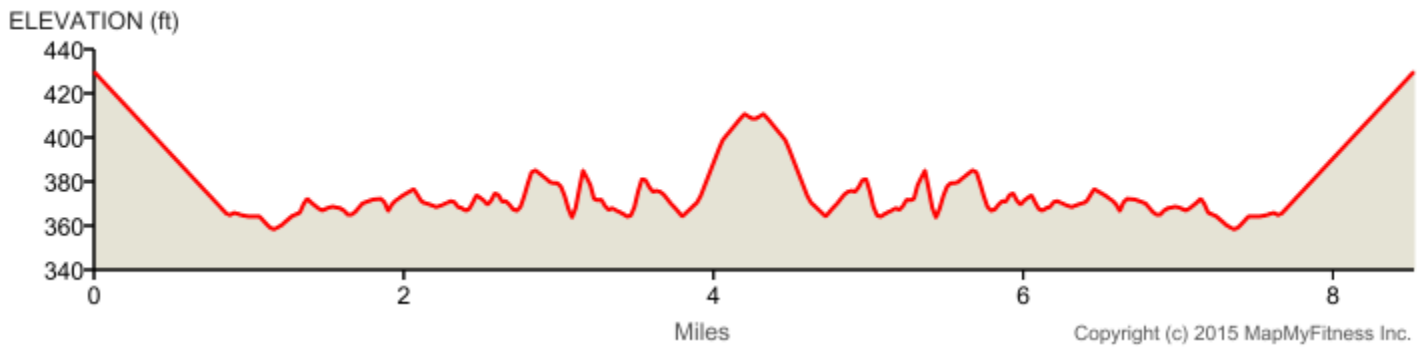

Wabash/Prospect to Nixon Trail Run

Distance: 8.52 mi

Elevation: 166.17 ft (Max: 429.79 ft)

mapmyrun

 This segment has no directions. 0 mi (+8.52 mi)

 Destination 8.52 mi (+0 mi)

MapMyRun • <http://mapmyrun.com/routes/view/681271078>