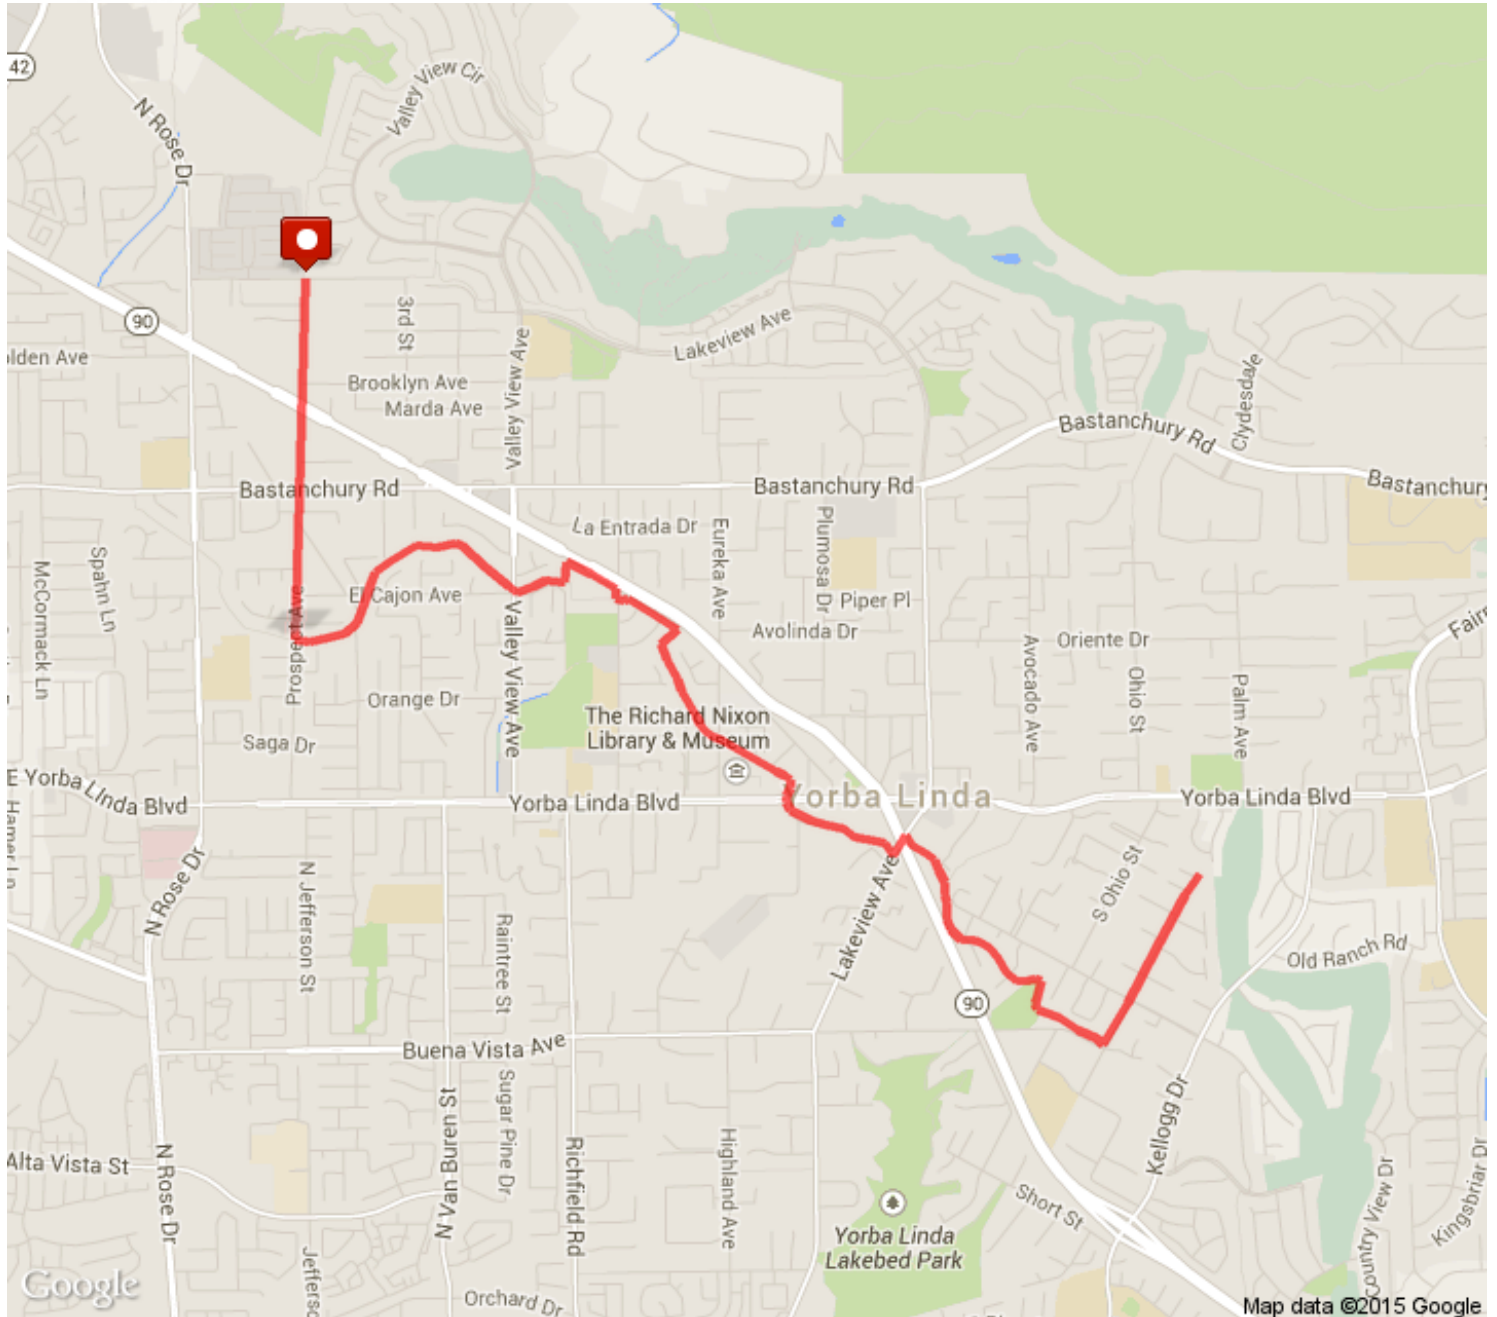

Wabash/Prospect to Nixon Trail Run

Distance: 8.52 mi

Elevation: 166.17 ft (Max: 429.79 ft)

mapmyrun

 This segment has no directions. 0 mi (+8.52 mi)

 Destination 8.52 mi (+0 mi)

MapMyRun • <http://mapmyrun.com/routes/view/681271078>