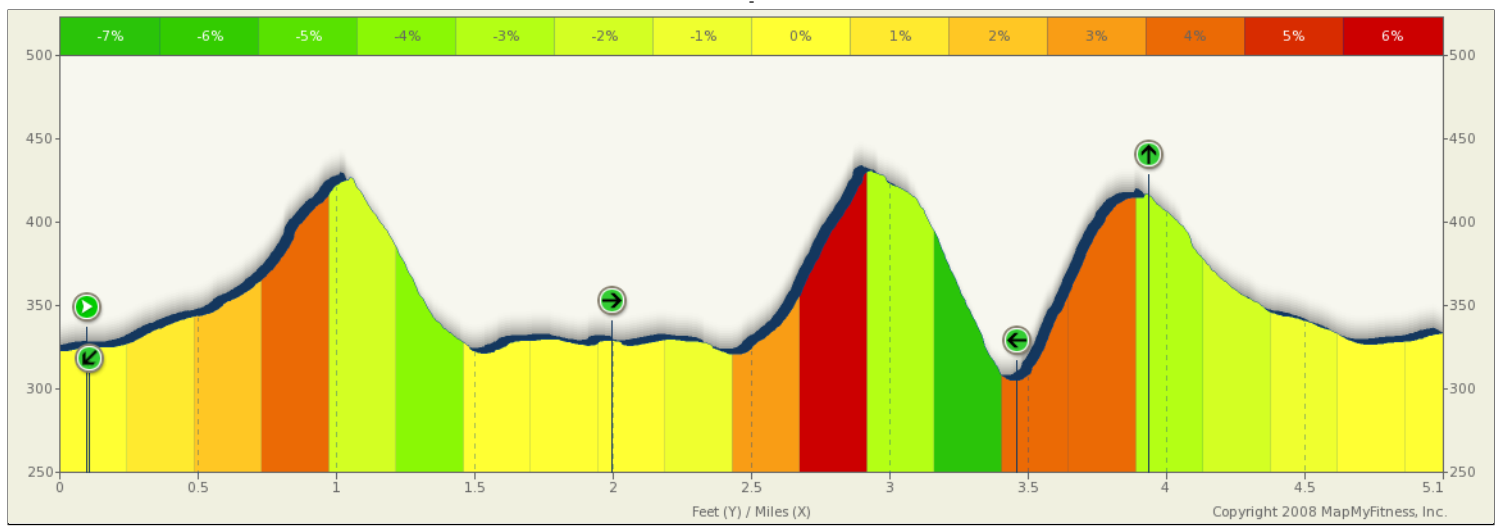

ROUTE DESCRIPTION:
 No Description Provided

ROUTE DESCRIPTION:
 No Description Provided

Notes		
AT	FOR	NOTES
0.1 mi.	29ft	Start at Snail's Pace Store
0.11 mi.	4882ft	Run South on State College Blvd.
1.03 mi.	1mi 84ft	Turn RIGHT on Bastanchury and turn around at Brea Blvd.
2.05 mi.	1mi 2656ft	Run EAST on Bastanchury and turn around at Associated Rd.
3.55 mi.	2585ft	Run West on Bastanchury
4.04 mi.	4966ft	Turn RIGHT on State College Blvd.
4.98 mi.	828ft	Return to Snail's Pace Store

Notes		
AT	FOR	NOTES
5.14 mi.	-	Stop