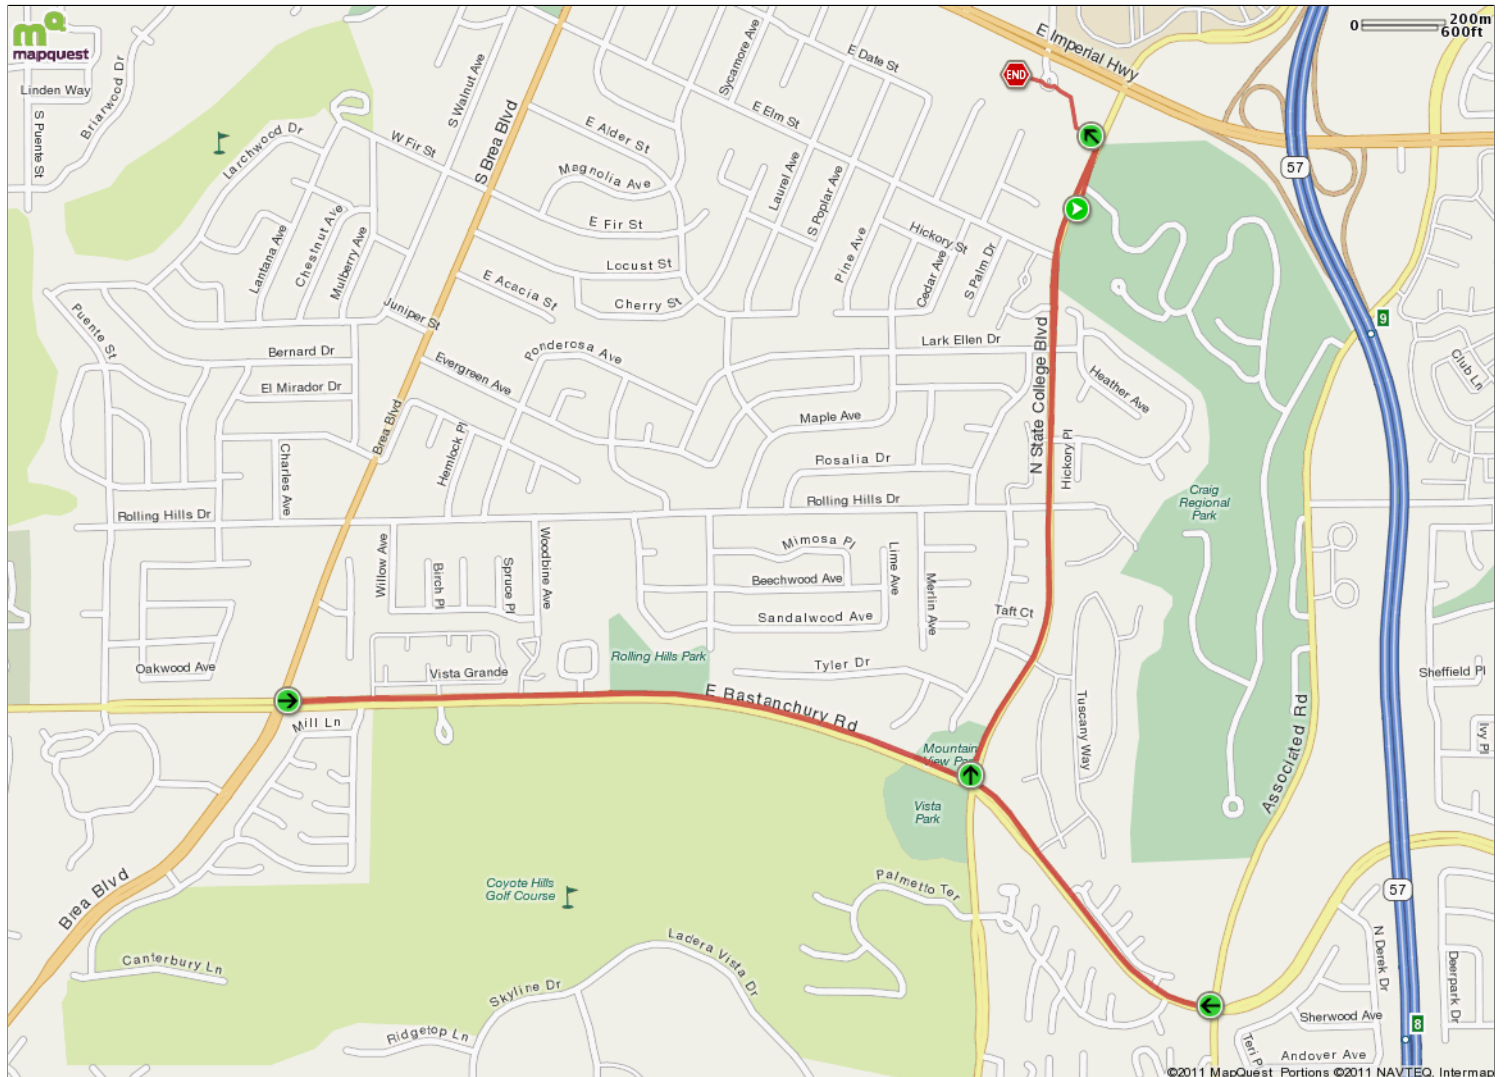

ROUTE DESCRIPTION:
 No Description Provided

ROUTE DESCRIPTION:
 No Description Provided

Notes		
AT	FOR	NOTES
0.1 mi.	29ft	Start at Snail's Pace Store
0.11 mi.	4882ft	Run South on State College Blvd.
1.03 mi.	1mi 84ft	Turn RIGHT on Bastanchury and turn around at Brea Blvd.
2.05 mi.	1mi 2656ft	Run EAST on Bastanchury and turn around at Associated Rd.
3.55 mi.	2585ft	Run West on Bastanchury
4.04 mi.	4966ft	Turn RIGHT on State College Blvd.
4.98 mi.	828ft	Return to Snail's Pace Store

Notes		
AT	FOR	NOTES
5.14 mi.	-	Stop