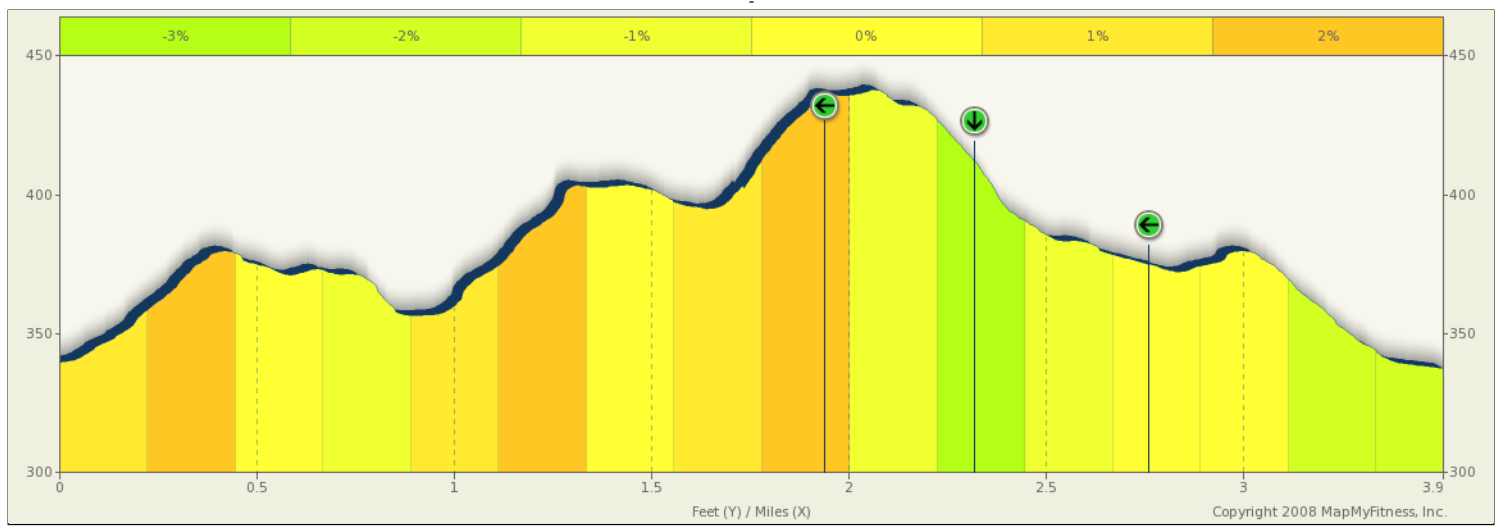

ROUTE DESCRIPTION:
 No Description Provided

ROUTE DESCRIPTION:
No Description Provided

Notes		
AT	FOR	NOTES
0.35 mi.	1mi 625ft	Turn RIGHT on Birch St.
1.46 mi.	3764ft	Turn LEFT up Associated Rd.
2.18 mi.	2246ft	Turn LEFT on Lambert Rd.
2.6 mi.	2607ft	Turn LEFT on State College Blvd.
3.1 mi.	2080ft	Turn RIGHT on Birch St.
3.49 mi.	2359ft	Turn LEFT on Randolph Ave.
3.94 mi.	-	Return to Snail's Pace store