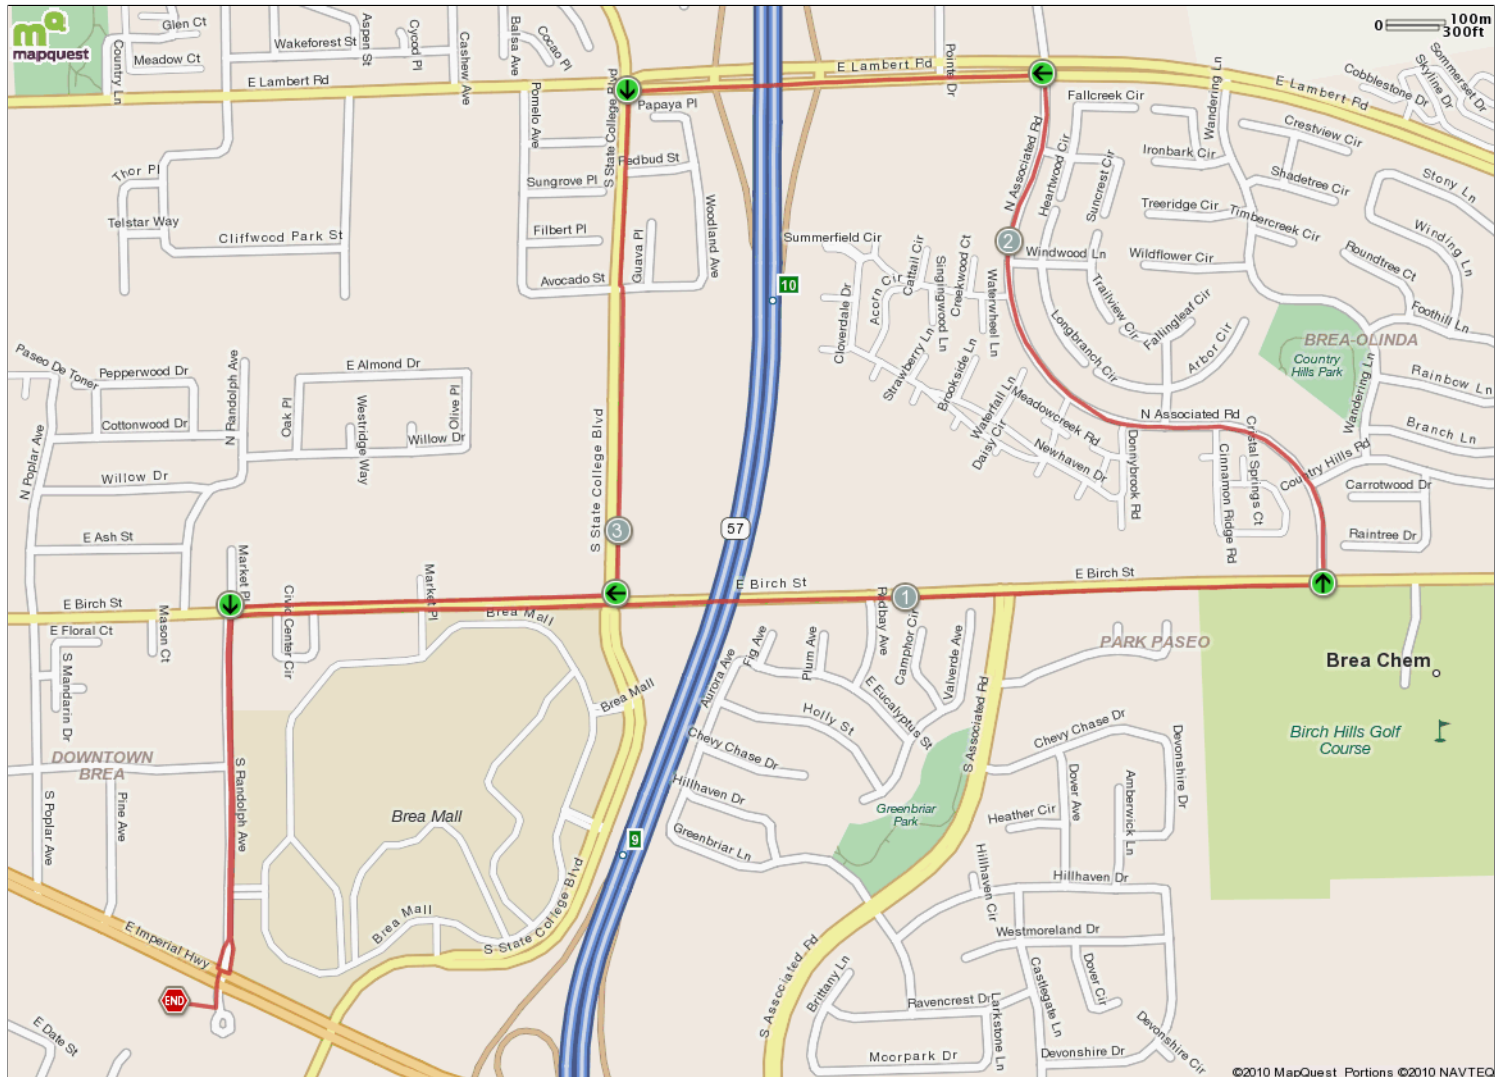

ROUTE DESCRIPTION:
 No Description Provided

ROUTE DESCRIPTION:
No Description Provided

Notes		
AT	FOR	NOTES
0.35 mi.	1mi 625ft	Turn RIGHT on Birch St.
1.46 mi.	3764ft	Turn LEFT up Associated Rd.
2.18 mi.	2246ft	Turn LEFT on Lambert Rd.
2.6 mi.	2607ft	Turn LEFT on State College Blvd.
3.1 mi.	2080ft	Turn RIGHT on Birch St.
3.49 mi.	2359ft	Turn LEFT on Randolph Ave.
3.94 mi.	-	Return to Snail's Pace store