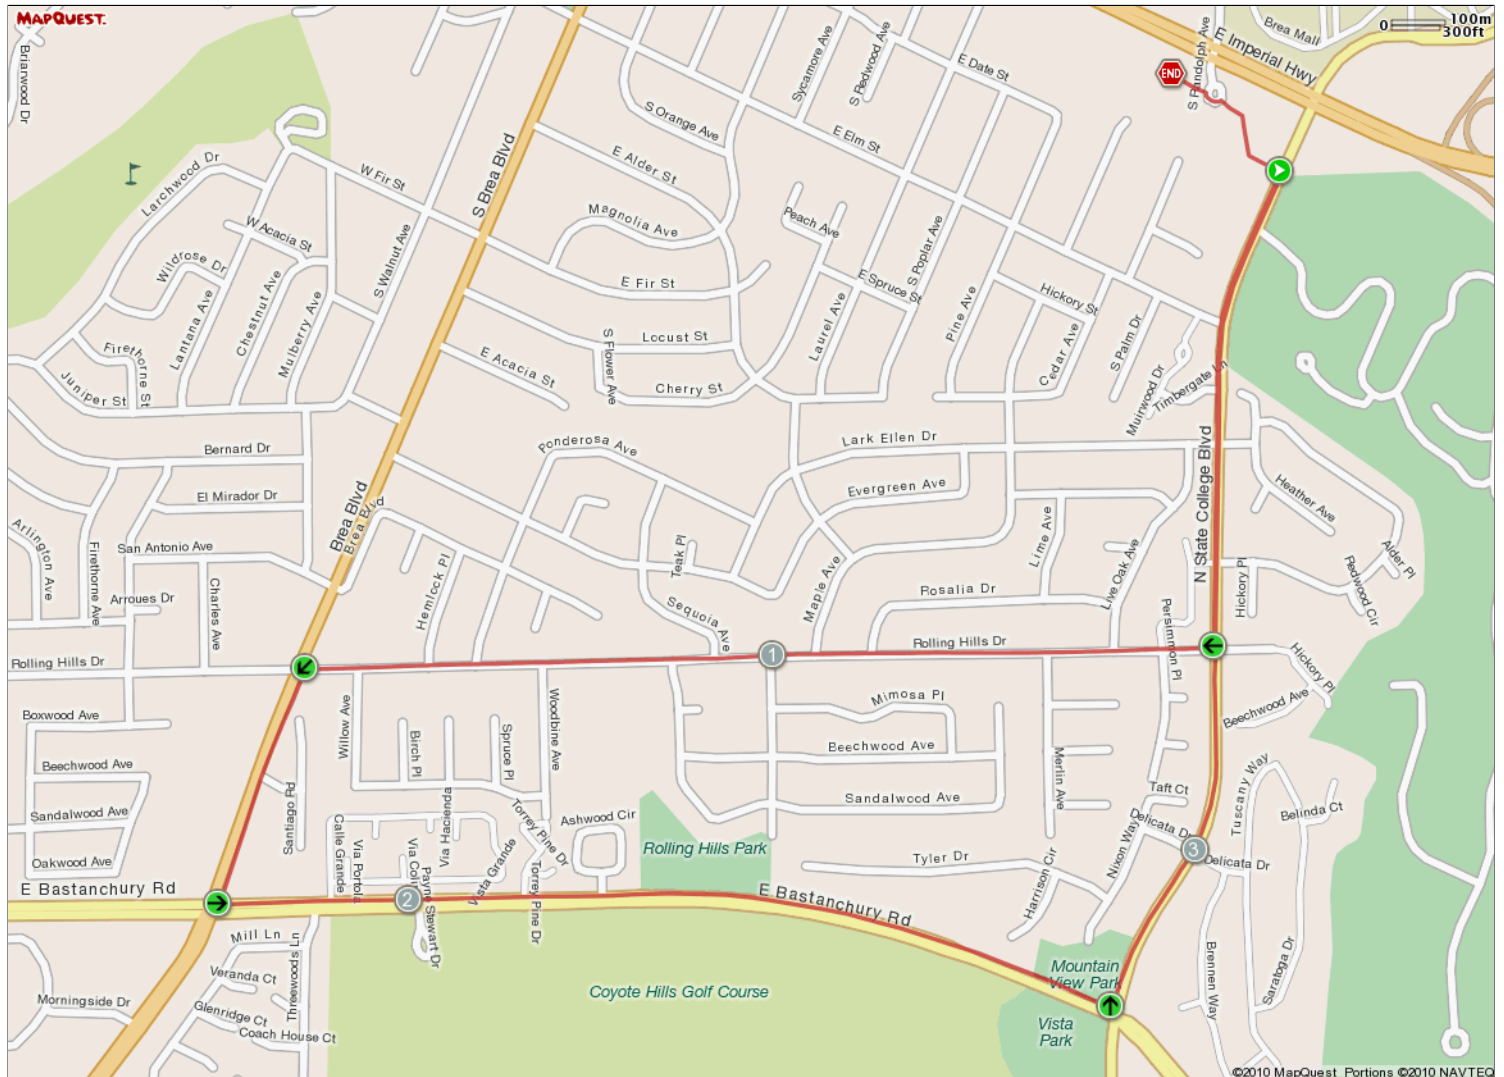

ROUTE DESCRIPTION:
 No Description Provided

ROUTE DESCRIPTION:
No Description Provided

Notes		
AT	FOR	NOTES
0.52 mi.	1mi 63ft	Right on Rolling Hills Dr.
1.53 mi.	1421ft	Left on Brea Blvd.
1.8 mi.	1mi 72ft	Left on Bastanchury Rd.
2.82 mi.	1mi 570ft	Left on State College Blvd.
3.92 mi.	-	Return to the Snail's Pace store