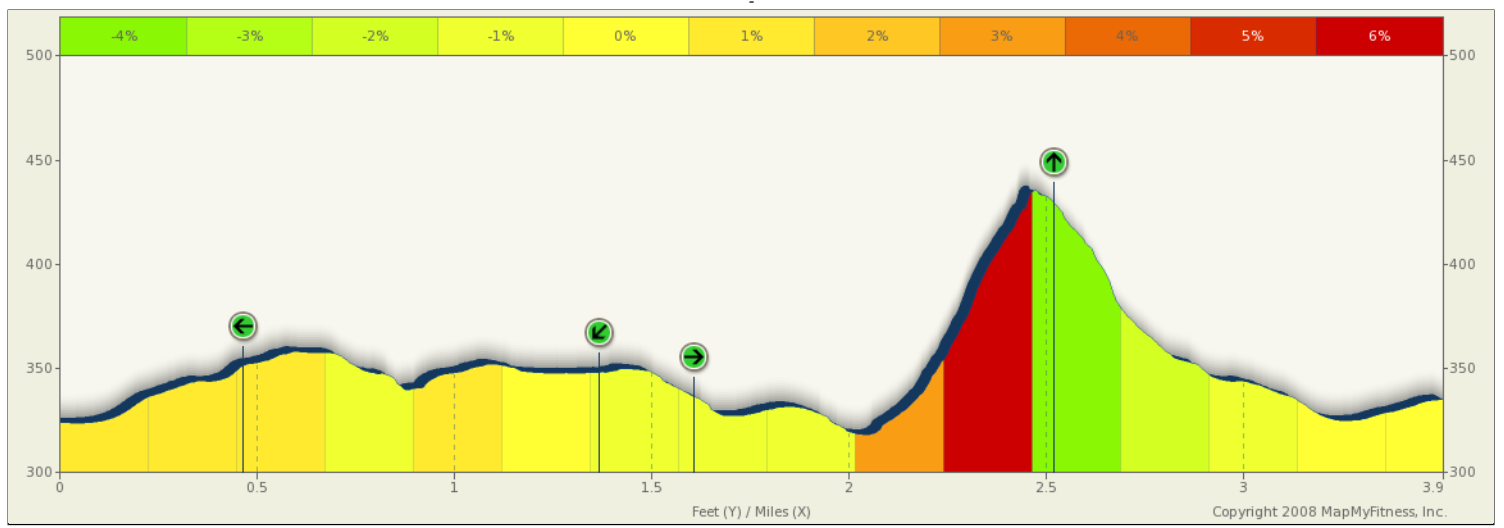

ROUTE DESCRIPTION:
 No Description Provided

ROUTE DESCRIPTION:
No Description Provided

Notes		
AT	FOR	NOTES
0.52 mi.	1mi 63ft	Right on Rolling Hills Dr.
1.53 mi.	1421ft	Left on Brea Blvd.
1.8 mi.	1mi 72ft	Left on Bastanchury Rd.
2.82 mi.	1mi 570ft	Left on State College Blvd.
3.92 mi.	-	Return to the Snail's Pace store