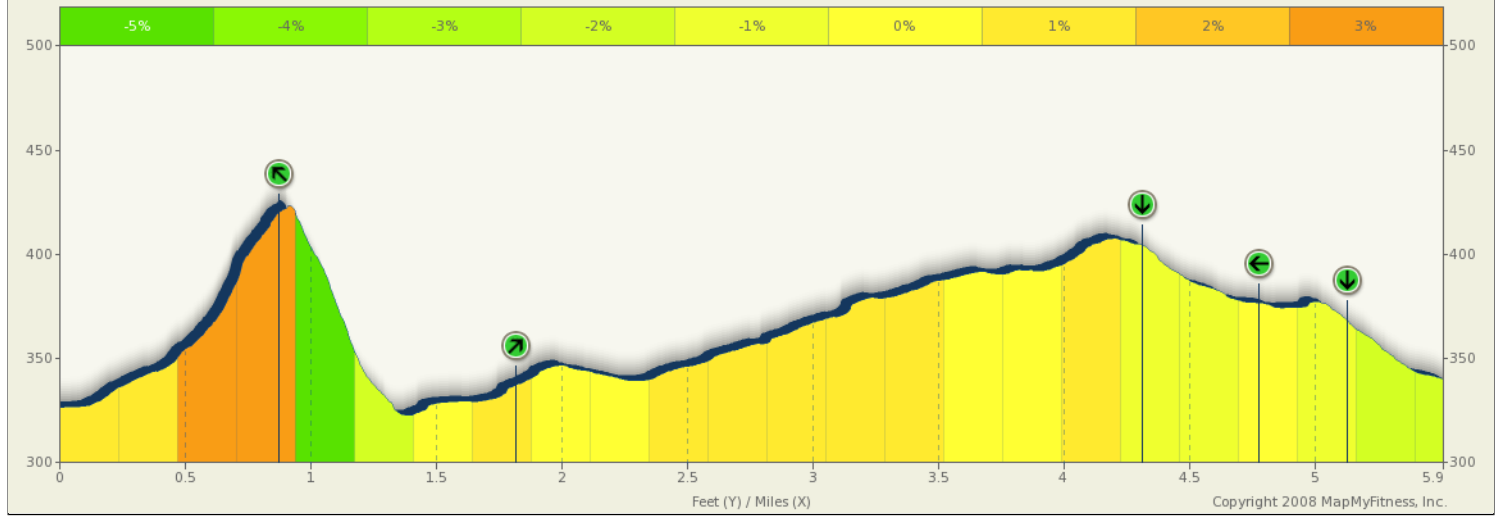

ROUTE DESCRIPTION:
 No Description Provided

ROUTE DESCRIPTION:
No Description Provided

Notes		
AT	FOR	NOTES
0.93 mi.	1mi 74ft	Right on Bastanchury Rd.
1.95 mi.	1mi 4835ft	Right on Brea Blvd.
3.86 mi.	3983ft	Right on Lambert Rd.
4.62 mi.	2616ft	Right on State College Blvd.
5.11 mi.	2009ft	Right on Birch St.
5.49 mi.	2164ft	Left on Randolph to Snail's Pace Store
5.9 mi.	-	Stop