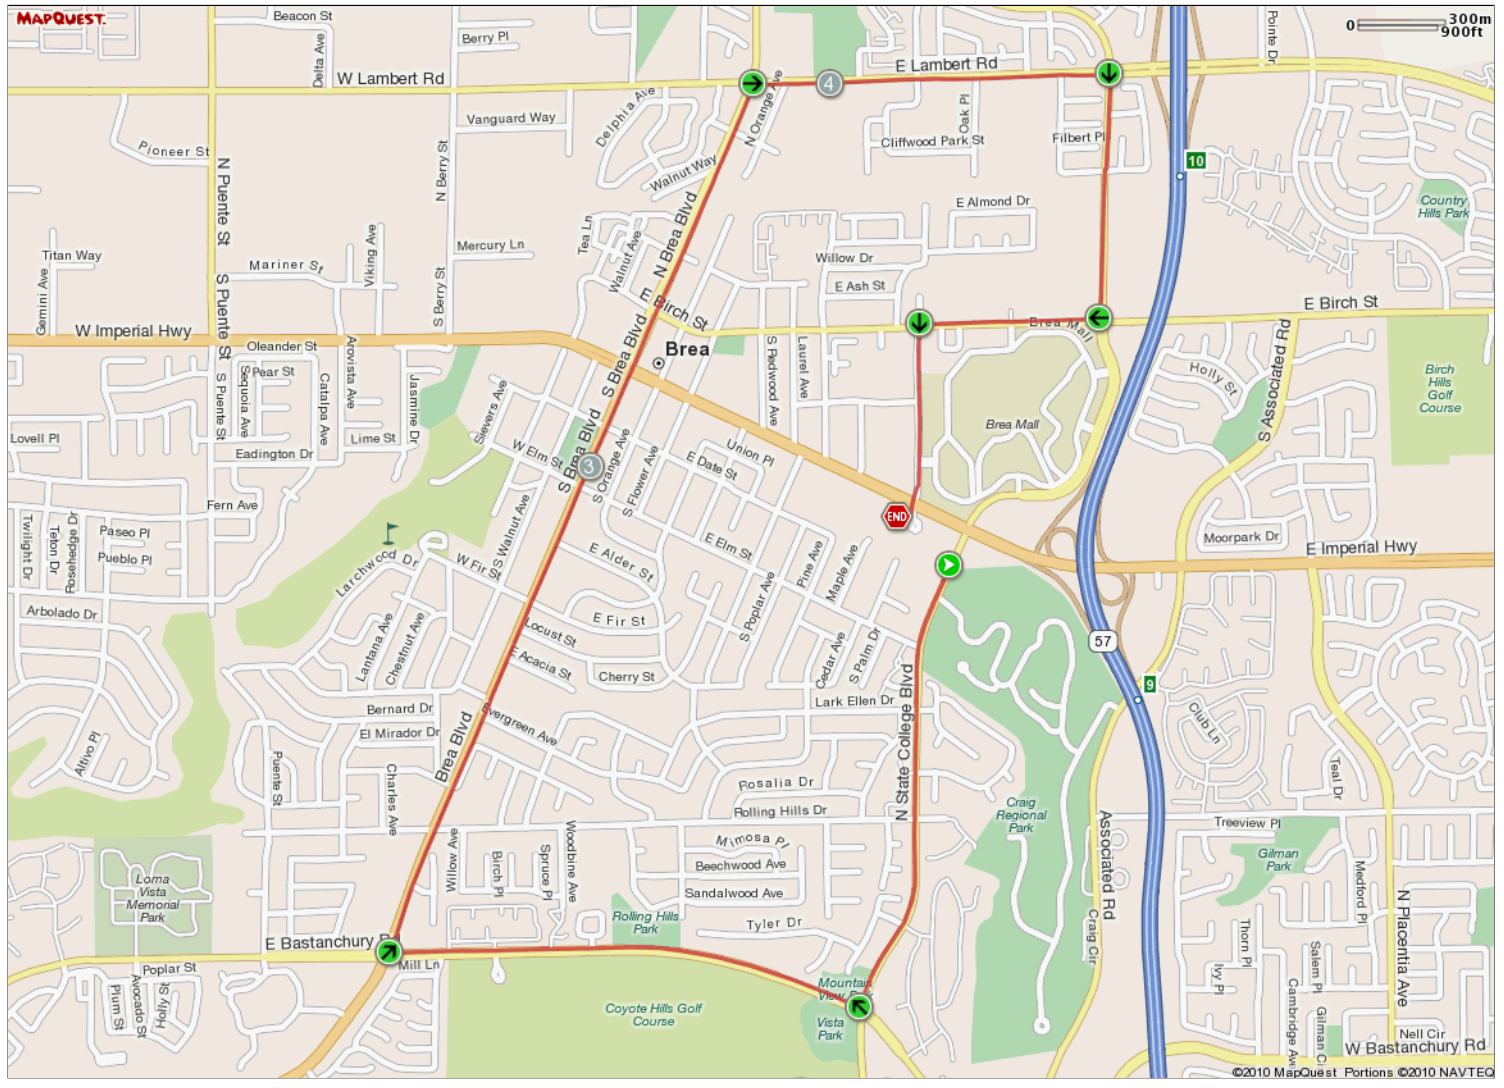

ROUTE DESCRIPTION:
 No Description Provided

ROUTE DESCRIPTION:
No Description Provided

Notes		
AT	FOR	NOTES
0.93 mi.	1mi 74ft	Right on Bastanchury Rd.
1.95 mi.	1mi 4835ft	Right on Brea Blvd.
3.86 mi.	3983ft	Right on Lambert Rd.
4.62 mi.	2616ft	Right on State College Blvd.
5.11 mi.	2009ft	Right on Birch St.
5.49 mi.	2164ft	Left on Randolph to Snail's Pace Store
5.9 mi.	-	Stop