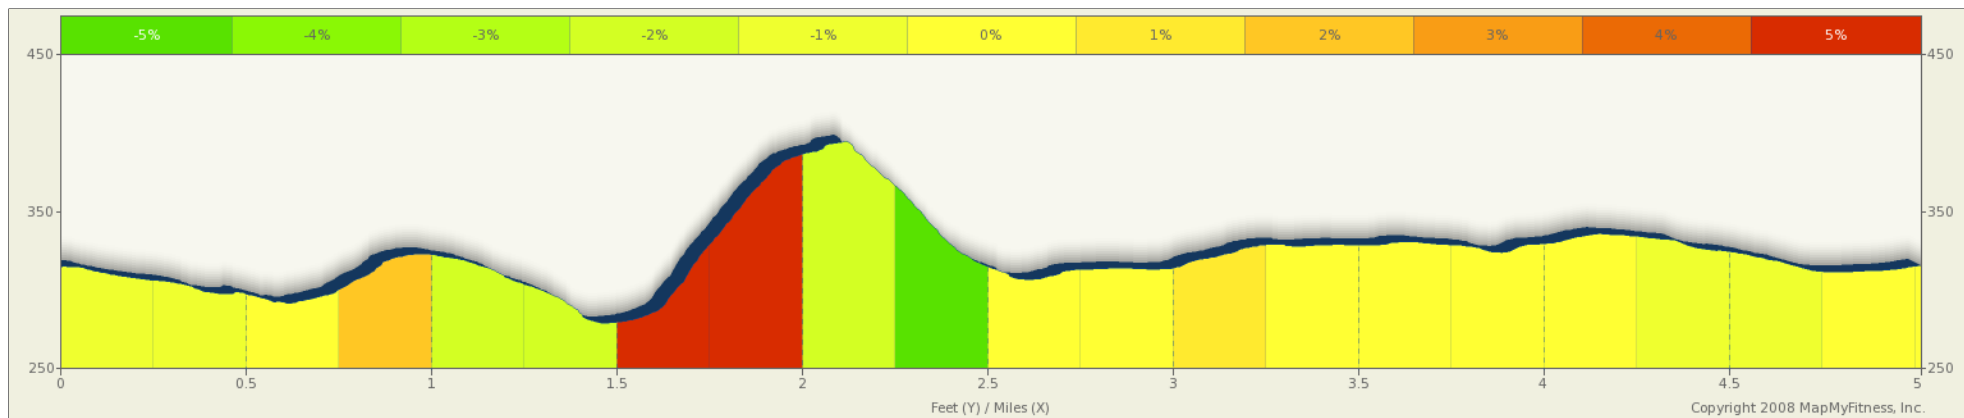

Roberto's Run

Starts In Brea, California

5.00 miles

Description

Roberto's Run

Starts In Brea, California

Notes		
AT	FOR	NOTES
		Southeast
		South
		West
		Northeast
		East
		North

Notes		
AT	FOR	NOTES
		Northwest
		Stop
5.03 mi.	<input type="checkbox"/>	