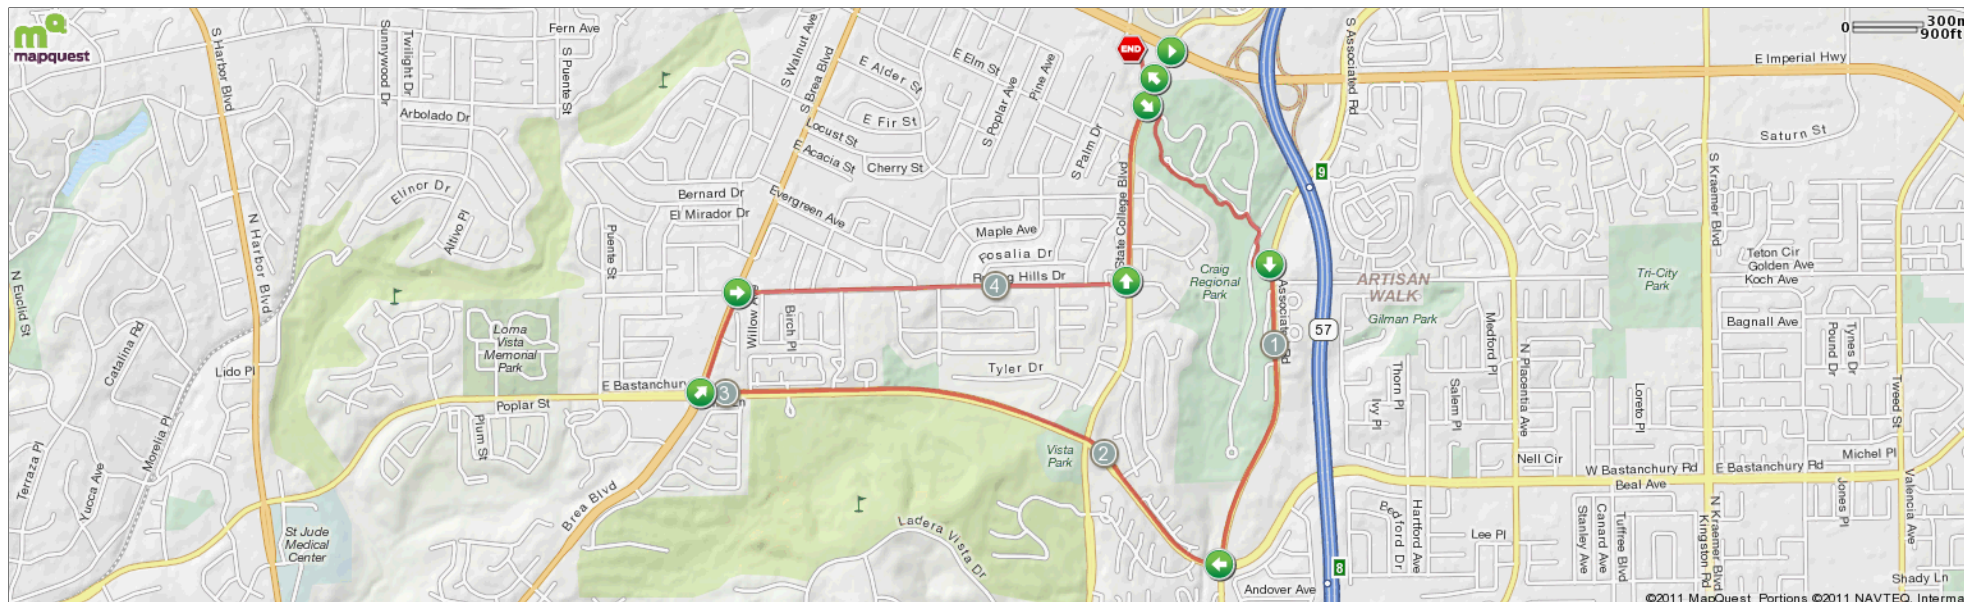

Roberto's Run

Starts In Brea, California

5.00 miles

Description

Roberto's Run

Starts In Brea, California

Notes		
AT	FOR	NOTES
		Southeast
		South
		West
		Northeast
		East
		North

Notes		
AT	FOR	NOTES
		Northwest
		Stop
5.03 mi.	<input type="checkbox"/>	