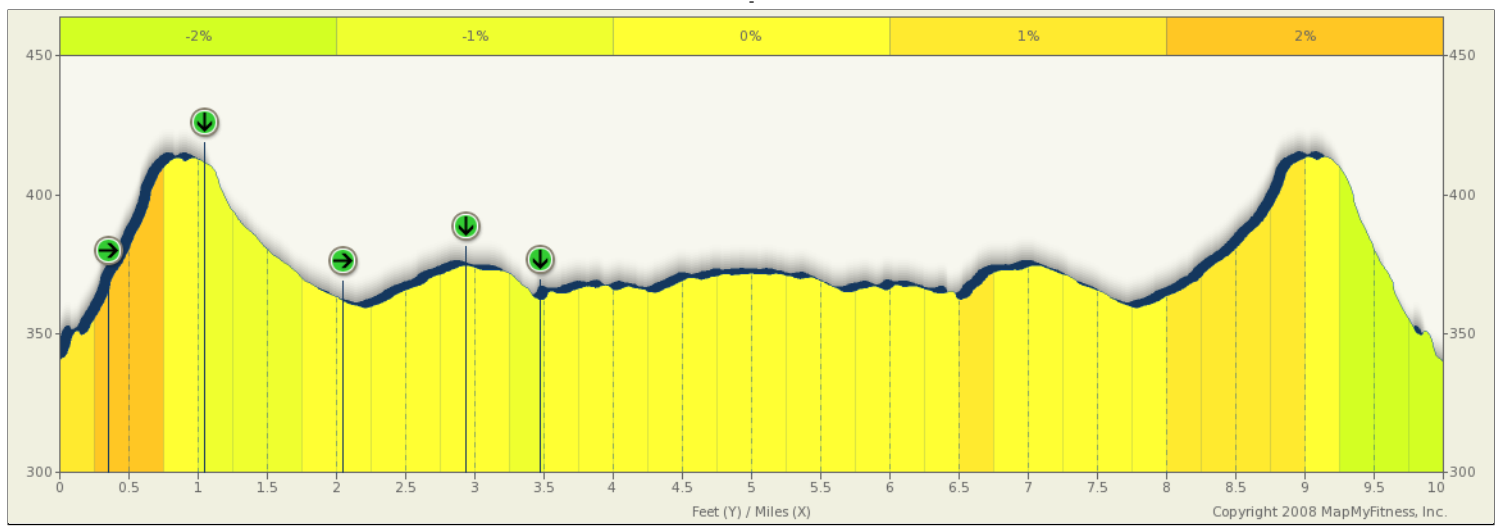

ROUTE DESCRIPTION:  
 No Description Provided

ROUTE DESCRIPTION:  
No Description Provided

Notes		
AT	FOR	NOTES
0 mi.	29ft	Start
0.01 mi.	1828ft	Run NORTH on Associated Rd.
0.36 mi.	3675ft	Turn RIGHT on Birch St.
1.05 mi.	1mi 27ft	Turn RIGHT on Kraemer Blvd.
2.06 mi.	4683ft	Turn LEFT on Golden Ave.
2.94 mi.	1644ft	Turn RIGHT on McCormack Lane
3.26 mi.	1196ft	Cross St. at Bastanchury and Turn LEFT
3.48 mi.	-	Enter YL Regional Trail. Run to Comm. Ctr. and return via same route