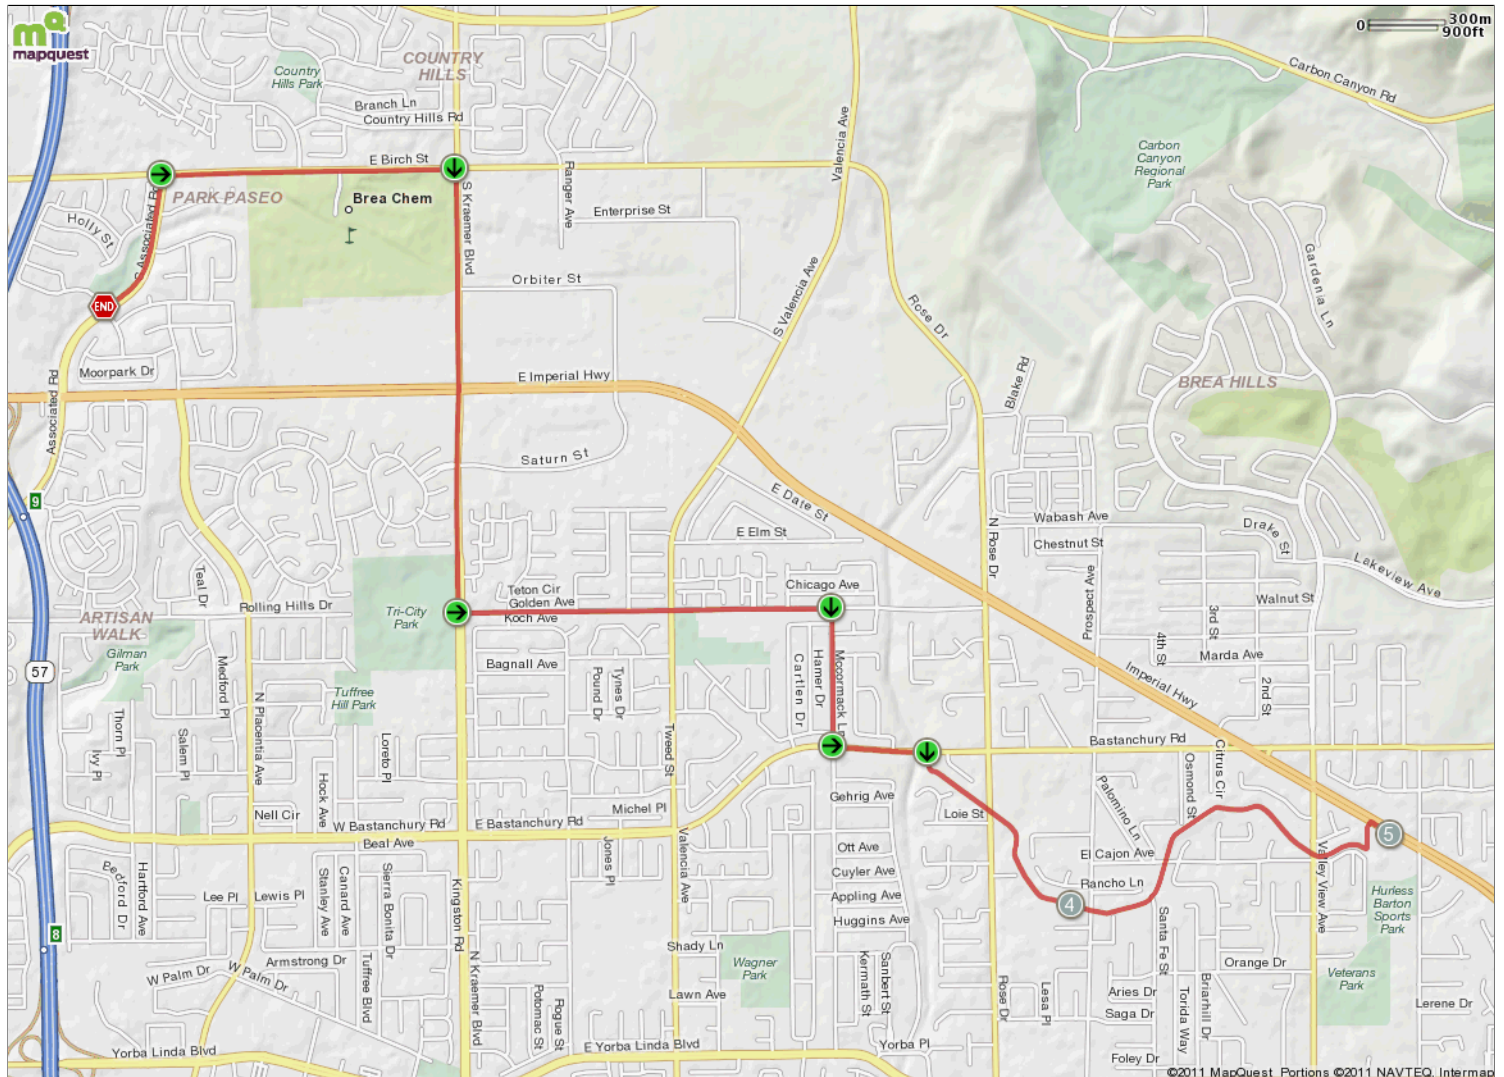

ROUTE DESCRIPTION:  
 No Description Provided

ROUTE DESCRIPTION:  
No Description Provided

Notes		
AT	FOR	NOTES
0 mi.	29ft	Start
0.01 mi.	1828ft	Run NORTH on Associated Rd.
0.36 mi.	3675ft	Turn RIGHT on Birch St.
1.05 mi.	1mi 27ft	Turn RIGHT on Kraemer Blvd.
2.06 mi.	4683ft	Turn LEFT on Golden Ave.
2.94 mi.	1644ft	Turn RIGHT on McCormack Lane
3.26 mi.	1196ft	Cross St. at Bastanchury and Turn LEFT
3.48 mi.	-	Enter YL Regional Trail. Run to Comm. Ctr. and return via same route