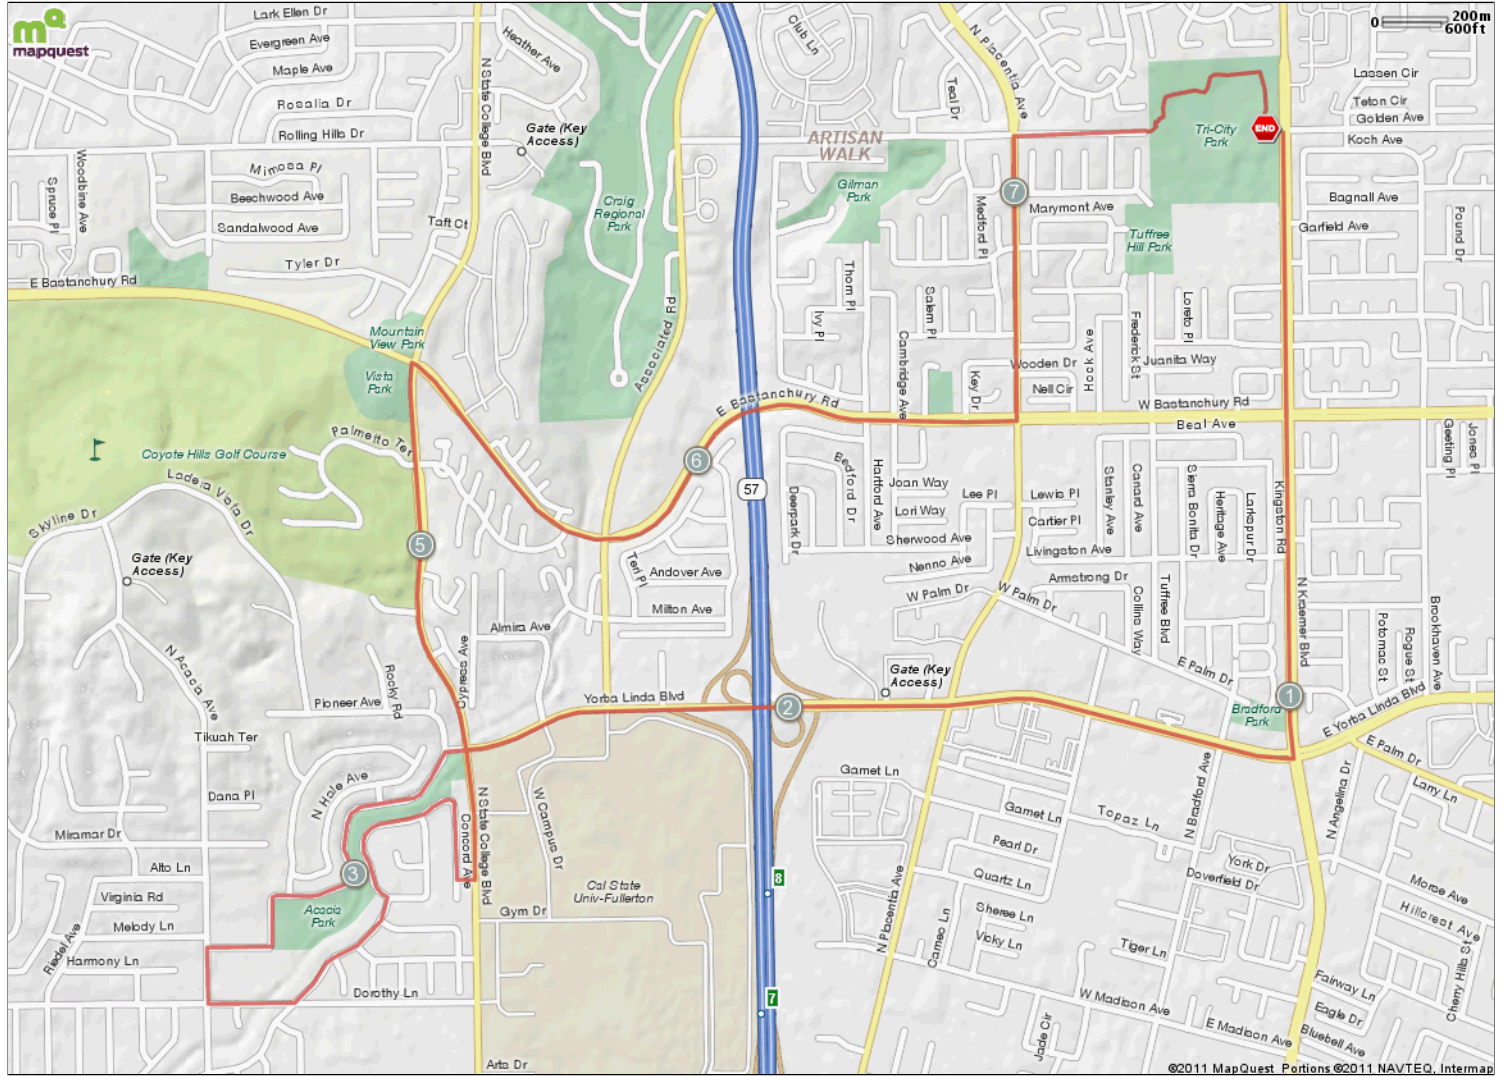

Pat's Run (7.87 miles)

Starts In Placentia, California

7.86 miles

Description

Pat's Run (7.87 miles)

Starts In Placentia, California

Notes		
AT	FOR	NOTES
START	1mi 595ft	Head south on N Kraemer Blvd toward Bagnall Dr
1.11 mi.	1mi 3165ft	Head west on Yorba Linda Blvd toward N Bradford Ave
2.71 mi.	1841ft	Head southwest on Fullerton Creek Dr toward N Sycamore Ave
3.06 mi.	1298ft	Turn right to stay on Fullerton Creek Dr
3.31 mi.	639ft	Head west on Melody Ln toward N Acacia Ave
3.43 mi.	528ft	Head south on N Acacia Ave toward Dorothy Ln
3.53 mi.	846ft	Head east on Dorothy Ln toward Maertín Ln
3.69 mi.	1539ft	Head northeast on Victoria Dr toward N Hale Ave
3.98 mi.	<input type="checkbox"/> 1481ft	Head north on Old River Rd toward Sycamore Ave

Notes		
AT	FOR	NOTES
4.26 mi.	730ft	Head south on Concord Ave/ Old River Rd toward Ranch Rd
4.4 mi.	177ft	Head east on Ranch Rd toward N State College Blvd
4.43 mi.	4962ft	Head north on N State College Blvd toward Yorba Linda Blvd
5.37 mi.	1mi 1919ft	Head southeast on E Bastanchury Rd toward N State College Blvd
6.73 mi.	2669ft	Head north on N Placentia Ave toward W Bastanchury Rd
7.24 mi.	3500ft	Head east on Rolling Hills Dr toward Piacentia Ave
7.9 mi.	<input type="checkbox"/>	

Pat's Run (7.87 miles)

Starts In Placentia, California

Notes		
AT	FOR	NOTES
START	1mi 595ft	Head south on N Kraemer Blvd toward Bagnall Dr
1.11 mi.	1mi 3165ft	Head west on Yorba Linda Blvd toward N Bradford Ave
2.71 mi.	1841ft	Head southwest on Fullerton Creek Dr toward N Sycamore Ave
3.06 mi.	1298ft	Turn right to stay on Fullerton Creek Dr
3.31 mi.	639ft	Head west on Melody Ln toward N Acacia Ave
3.43 mi.	528ft	Head south on N Acacia Ave toward Dorothy Ln
3.53 mi.	846ft	Head east on Dorothy Ln toward Maertin Ln
3.69 mi.	1539ft	Head northeast on Victoria Dr toward N Hale Ave
This segment shows 3.74 mi. (19,733 ft.) of your route.		