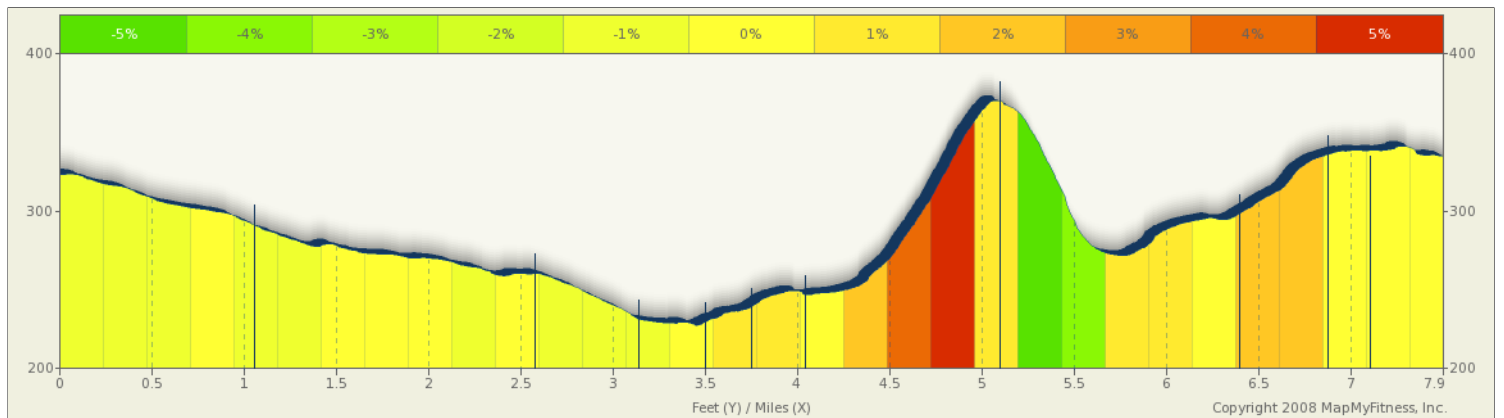

Pat's Run (7.87 miles)

Starts In Placentia, California

7.86 miles

Description

Pat's Run (7.87 miles)

Starts In Placentia, California

Notes		
AT	FOR	NOTES
START	1mi 595ft	Head south on N Kraemer Blvd toward Bagnall Dr
1.11 mi.	1mi 3165ft	Head west on Yorba Linda Blvd toward N Bradford Ave
2.71 mi.	1841ft	Head southwest on Fullerton Creek Dr toward N Sycamore Ave
3.06 mi.	1298ft	Turn right to stay on Fullerton Creek Dr
3.31 mi.	639ft	Head west on Melody Ln toward N Acacia Ave
3.43 mi.	528ft	Head south on N Acacia Ave toward Dorothy Ln
3.53 mi.	846ft	Head east on Dorothy Ln toward Maertín Ln
3.69 mi.	1539ft	Head northeast on Victoria Dr toward N Hale Ave
3.98 mi.	<input type="checkbox"/> 1481ft	Head north on Old River Rd toward Sycamore Ave

Notes		
AT	FOR	NOTES
4.26 mi.	730ft	Head south on Concord Ave/ Old River Rd toward Ranch Rd
4.4 mi.	177ft	Head east on Ranch Rd toward N State College Blvd
4.43 mi.	4962ft	Head north on N State College Blvd toward Yorba Linda Blvd
5.37 mi.	1mi 1919ft	Head southeast on E Bastanchury Rd toward N State College Blvd
6.73 mi.	2669ft	Head north on N Placentia Ave toward W Bastanchury Rd
7.24 mi.	3500ft	Head east on Rolling Hills Dr toward Piacentia Ave
7.9 mi.	<input type="checkbox"/>	

Pat's Run (7.87 miles)

Starts In Placentia, California

Notes		
AT	FOR	NOTES
START	1mi 595ft	Head south on N Kraemer Blvd toward Bagnall Dr
1.11 mi.	1mi 3165ft	Head west on Yorba Linda Blvd toward N Bradford Ave
2.71 mi.	1841ft	Head southwest on Fullerton Creek Dr toward N Sycamore Ave
3.06 mi.	1298ft	Turn right to stay on Fullerton Creek Dr
3.31 mi.	639ft	Head west on Melody Ln toward N Acacia Ave
3.43 mi.	528ft	Head south on N Acacia Ave toward Dorothy Ln
3.53 mi.	846ft	Head east on Dorothy Ln toward Maertin Ln
3.69 mi.	1539ft	Head northeast on Victoria Dr toward N Hale Ave
This segment shows 3.74 mi. (19,733 ft.) of your route.		