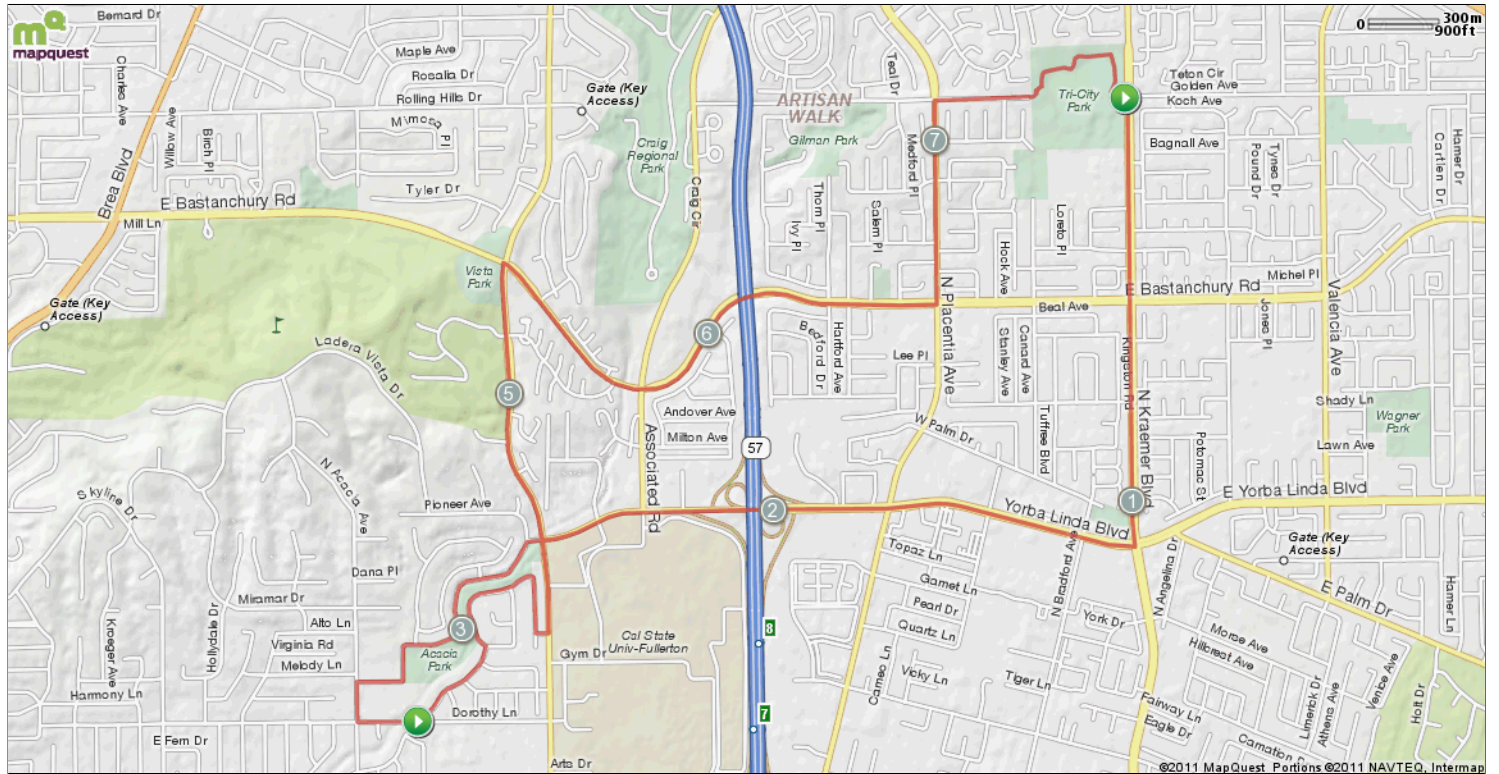

Pat's Run (7.87 miles)

Starts In Placentia, California

7.86 miles

Description

Pat's Run (7.87 miles)

Starts In Placentia, California

Notes		
AT	FOR	NOTES
START	1mi 595ft	Head south on N Kraemer Blvd toward Bagnall Dr
1.11 mi.	1mi 3165ft	Head west on Yorba Linda Blvd toward N Bradford Ave
2.71 mi.	1841ft	Head southwest on Fullerton Creek Dr toward N Sycamore Ave
3.06 mi.	1298ft	Turn right to stay on Fullerton Creek Dr
3.31 mi.	639ft	Head west on Melody Ln toward N Acacia Ave
3.43 mi.	528ft	Head south on N Acacia Ave toward Dorothy Ln
3.53 mi.	846ft	Head east on Dorothy Ln toward Maertín Ln
3.69 mi.	1539ft	Head northeast on Victoria Dr toward N Hale Ave
3.98 mi.	<input type="checkbox"/> 1481ft	Head north on Old River Rd toward Sycamore Ave

Notes		
AT	FOR	NOTES
4.26 mi.	730ft	Head south on Concord Ave/ Old River Rd toward Ranch Rd
4.4 mi.	177ft	Head east on Ranch Rd toward N State College Blvd
4.43 mi.	4962ft	Head north on N State College Blvd toward Yorba Linda Blvd
5.37 mi.	1mi 1919ft	Head southeast on E Bastanchury Rd toward N State College Blvd
6.73 mi.	2669ft	Head north on N Placentia Ave toward W Bastanchury Rd
7.24 mi.	3500ft	Head east on Rolling Hills Dr toward Piacentia Ave
7.9 mi.	<input type="checkbox"/>	

Pat's Run (7.87 miles)

Starts In Placentia, California

Notes		
AT	FOR	NOTES
START	1mi 595ft	Head south on N Kraemer Blvd toward Bagnall Dr
1.11 mi.	1mi 3165ft	Head west on Yorba Linda Blvd toward N Bradford Ave
2.71 mi.	1841ft	Head southwest on Fullerton Creek Dr toward N Sycamore Ave
3.06 mi.	1298ft	Turn right to stay on Fullerton Creek Dr
3.31 mi.	639ft	Head west on Melody Ln toward N Acacia Ave
3.43 mi.	528ft	Head south on N Acacia Ave toward Dorothy Ln
3.53 mi.	846ft	Head east on Dorothy Ln toward Maertin Ln
3.69 mi.	1539ft	Head northeast on Victoria Dr toward N Hale Ave
This segment shows 3.74 mi. (19,733 ft.) of your route.		