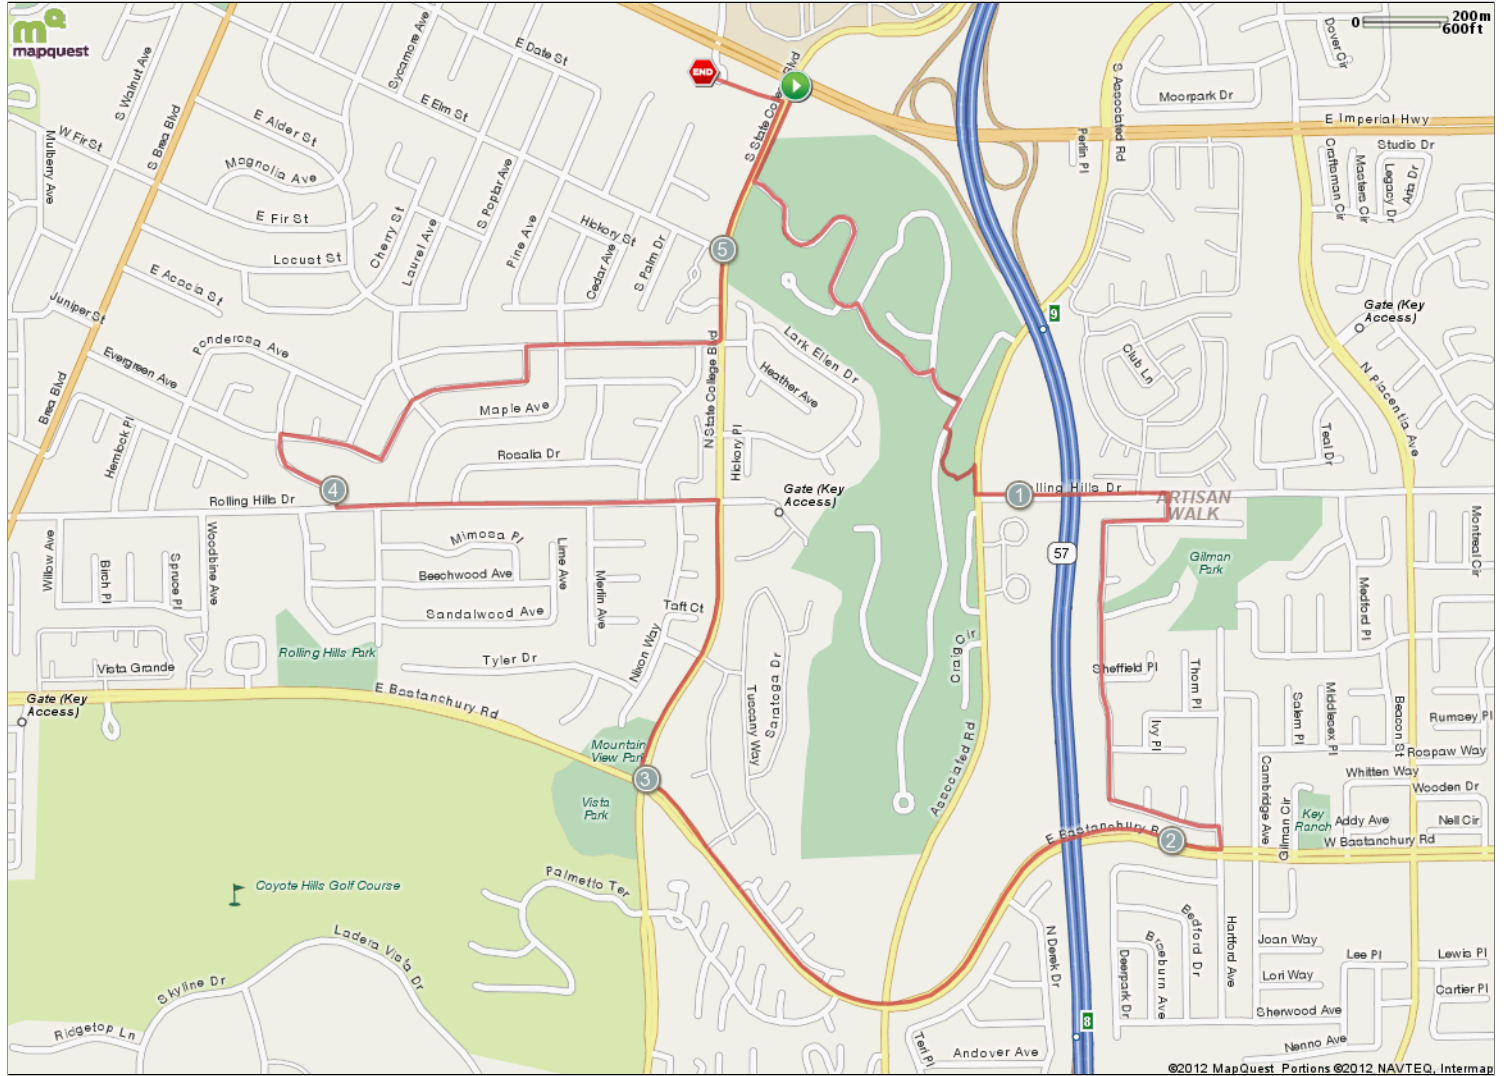

Nina's Run

Starts In Brea, California

5.33 miles

Elevation: Off Max, Off Min, +0ft, Off, -100% HC 1

Description

Nina's Run

Starts In Brea, California

Notes		
AT	FOR	NOTES
5.35 mi.	<input type="checkbox"/>	

Notes		
AT	FOR	NOTES

Nina's Run

Starts In Brea, California

Notes		
AT	FOR	NOTES
		This segment shows 2.7 mi. (14,234 ft.) of your route.

Notes		
AT	FOR	NOTES
5.35 mi.	<input type="checkbox"/>	This segment shows 2.68 mi. (14,127 ft.) of your route.