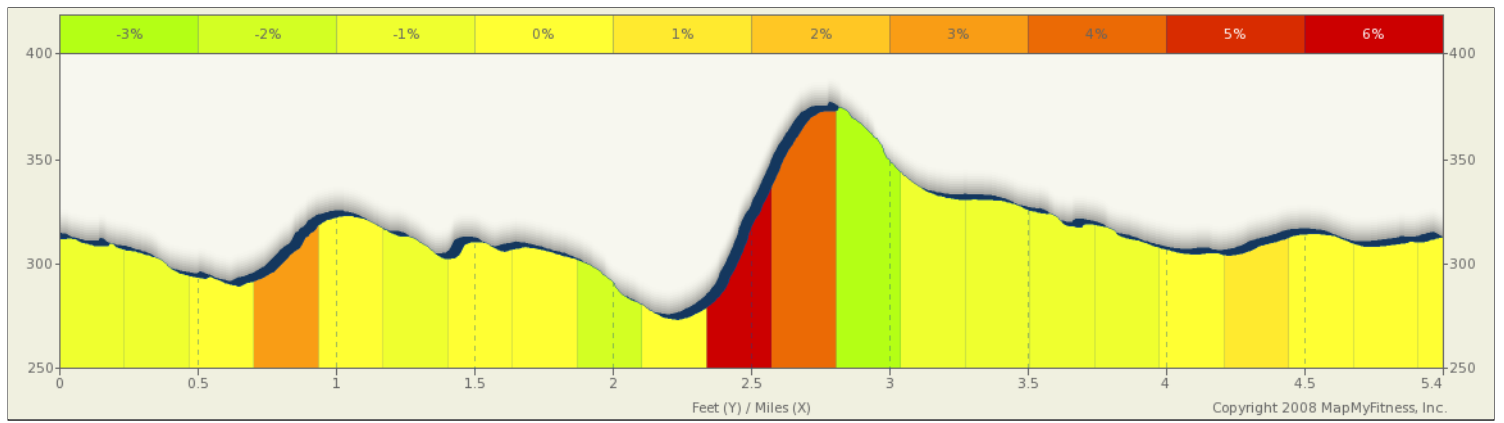

Nina's Run

Starts In Brea, California

5.33 miles

Elevation: Off Max, Off Min, +0ft, Off, -100% HC 1

Description

Nina's Run

Starts In Brea, California

Notes		
AT	FOR	NOTES
5.35 mi.	<input type="checkbox"/>	

Notes		
AT	FOR	NOTES

Nina's Run

Starts In Brea, California

Notes		
AT	FOR	NOTES
		This segment shows 2.7 mi. (14,234 ft.) of your route.

Notes		
AT	FOR	NOTES
5.35 mi.	<input type="checkbox"/>	This segment shows 2.68 mi. (14,127 ft.) of your route.