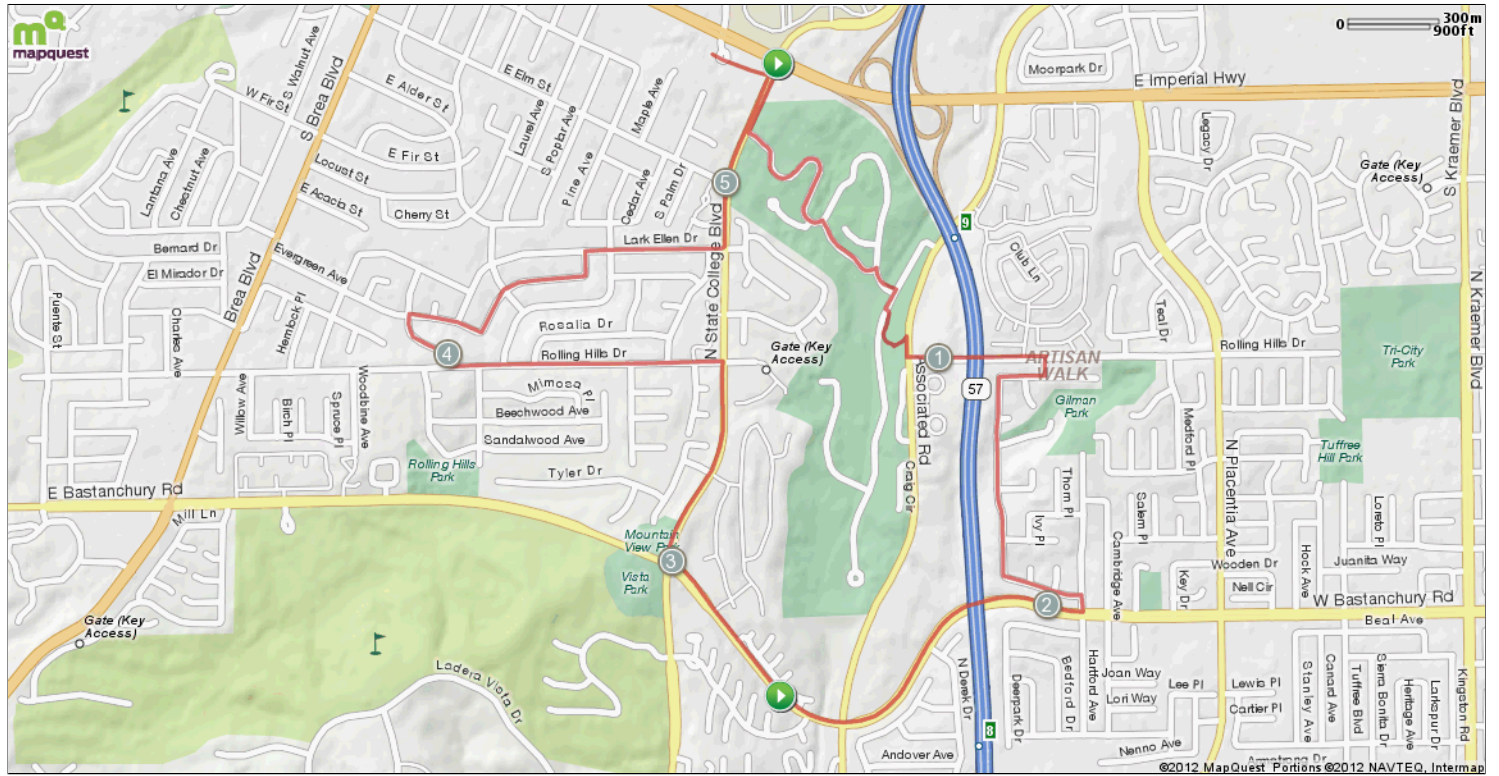

Nina's Run

Starts In Brea, California

5.33 miles

Elevation: Off Max, Off Min, +0ft, Off, -100% HC 1

Description

Nina's Run

Starts In Brea, California

Notes		
AT	FOR	NOTES
5.35 mi.	<input type="checkbox"/>	

Notes		
AT	FOR	NOTES

Nina's Run

Starts In Brea, California

Notes		
AT	FOR	NOTES
		This segment shows 2.7 mi. (14,234 ft.) of your route.

Notes		
AT	FOR	NOTES
5.35 mi.	<input type="checkbox"/>	This segment shows 2.68 mi. (14,127 ft.) of your route.