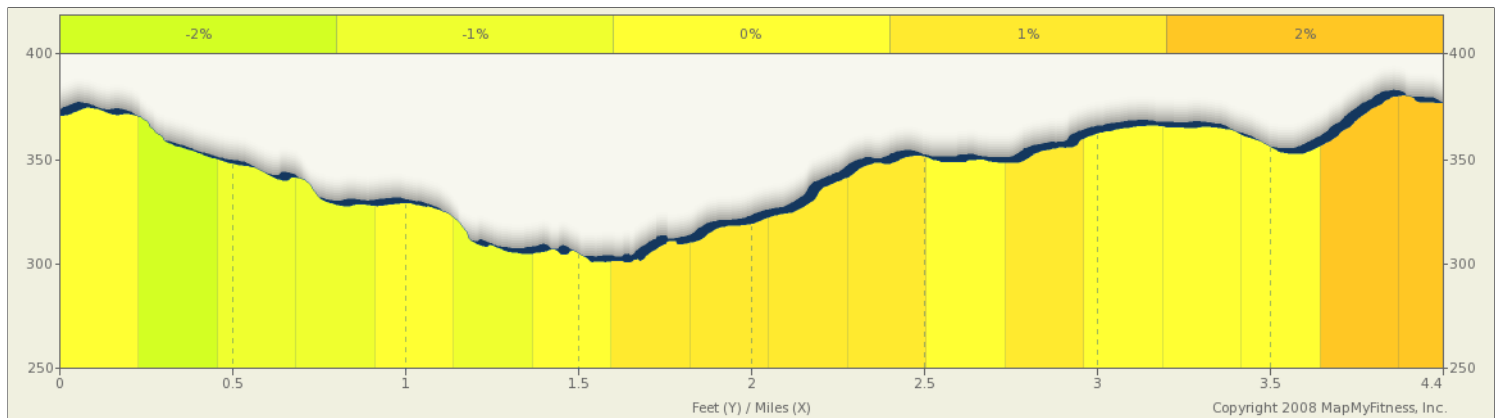

Monica's 3rd Run (4.3 miles)

Starts In Brea, California

4.37 miles

Description

Monica's 3rd Run (4.3 miles)

Starts In Brea, California

Notes		
AT	FOR	NOTES
		South
		Southwest
		West
		Northeast
		Southeast
		Stop
4.39 mi.	<input type="checkbox"/>	