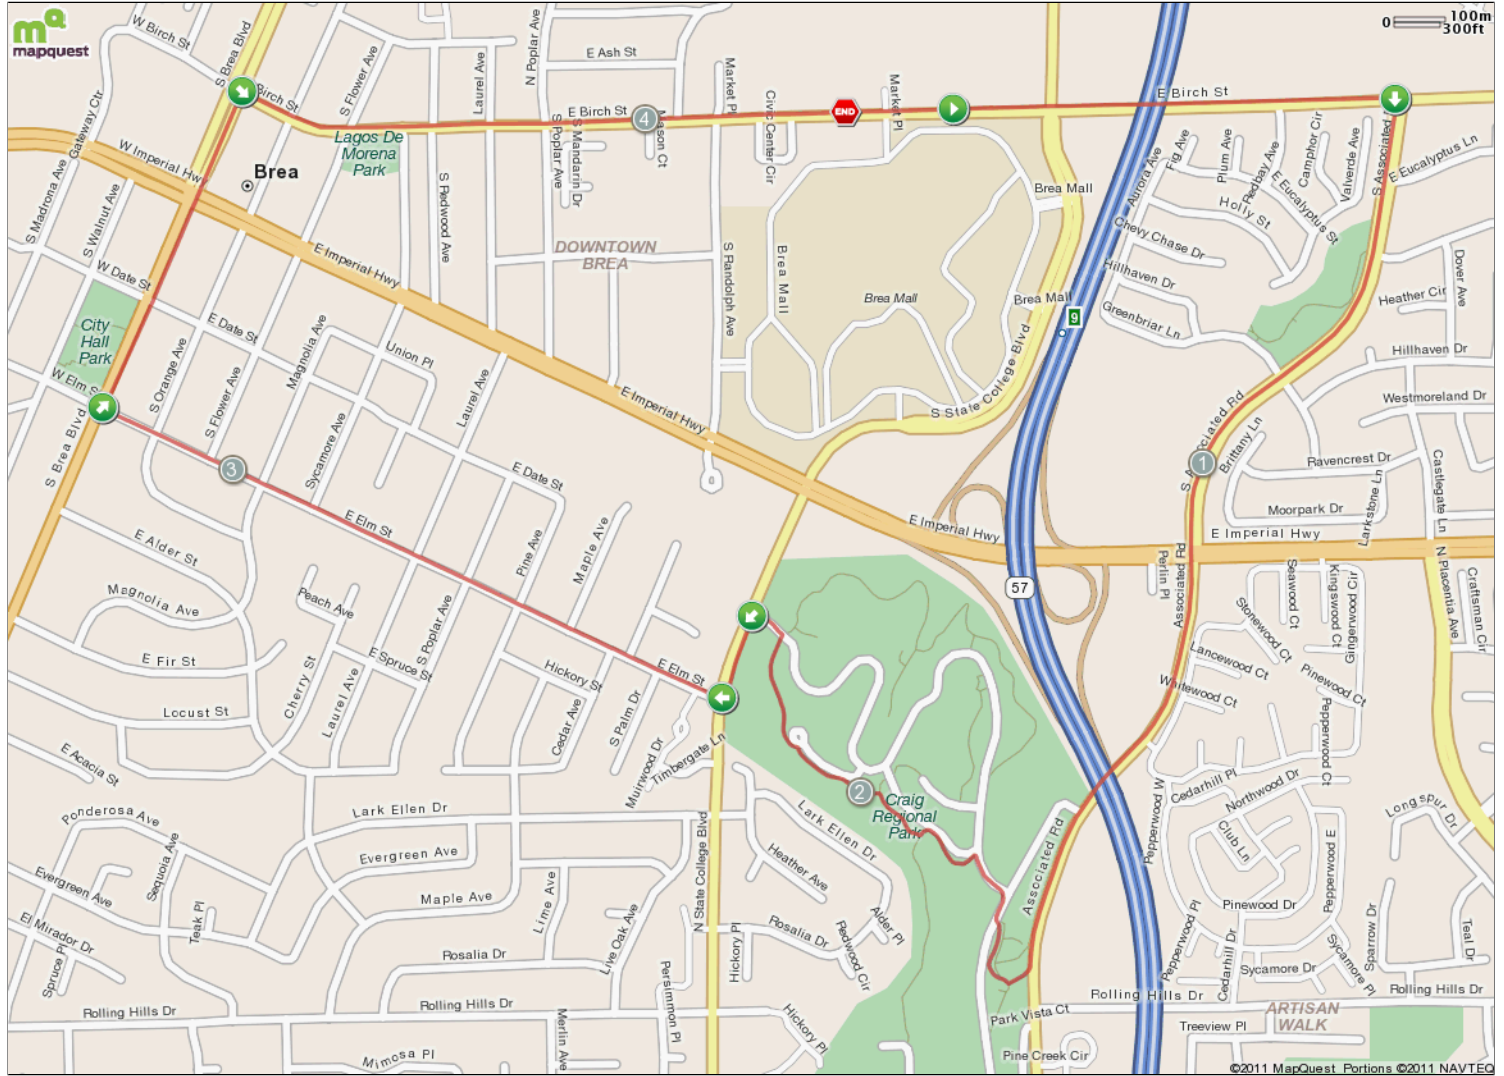

Monica's 3rd Run (4.3 miles)

Starts In Brea, California

4.37 miles

Description

Monica's 3rd Run (4.3 miles)

Starts In Brea, California

Notes		
AT	FOR	NOTES
		South
		Southwest
		West
		Northeast
		Southeast
		Stop
4.39 mi.	<input type="checkbox"/>	