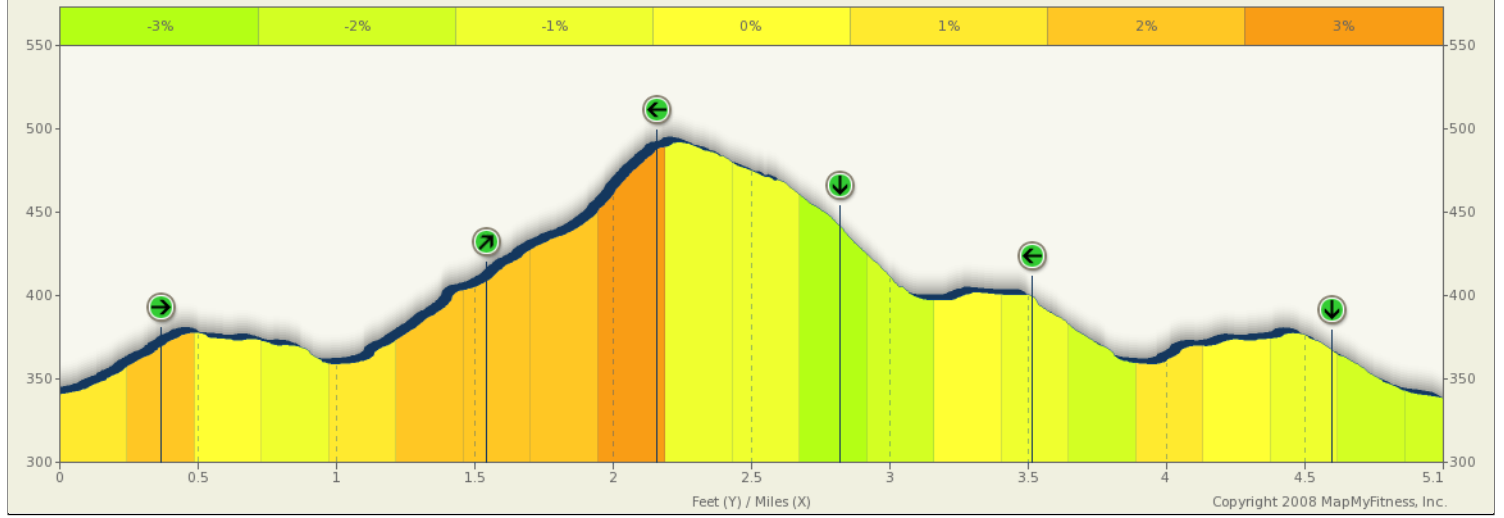

ROUTE DESCRIPTION:
 No Description Provided

ROUTE DESCRIPTION:
 No Description Provided

Notes		
AT	FOR	NOTES
0.38 mi.	1mi 578ft	Right on Birch St.
1.49 mi.	483ft	Left on Associated Rd.
1.58 mi.	2042ft	Right on Country Hills Rd.
1.97 mi.	1305ft	Left on Kraemer Blvd.
2.21 mi.	3579ft	Left on Lambert Rd.
2.89 mi.	3777ft	Left on Associated Rd.
3.61 mi.	1mi 558ft	Right on Birch St.
4.71 mi.	2212ft	Left on Randolph Ave. and return to Snail's Pace store.

Notes		
AT	FOR	NOTES
5.13 mi.	-	Stop