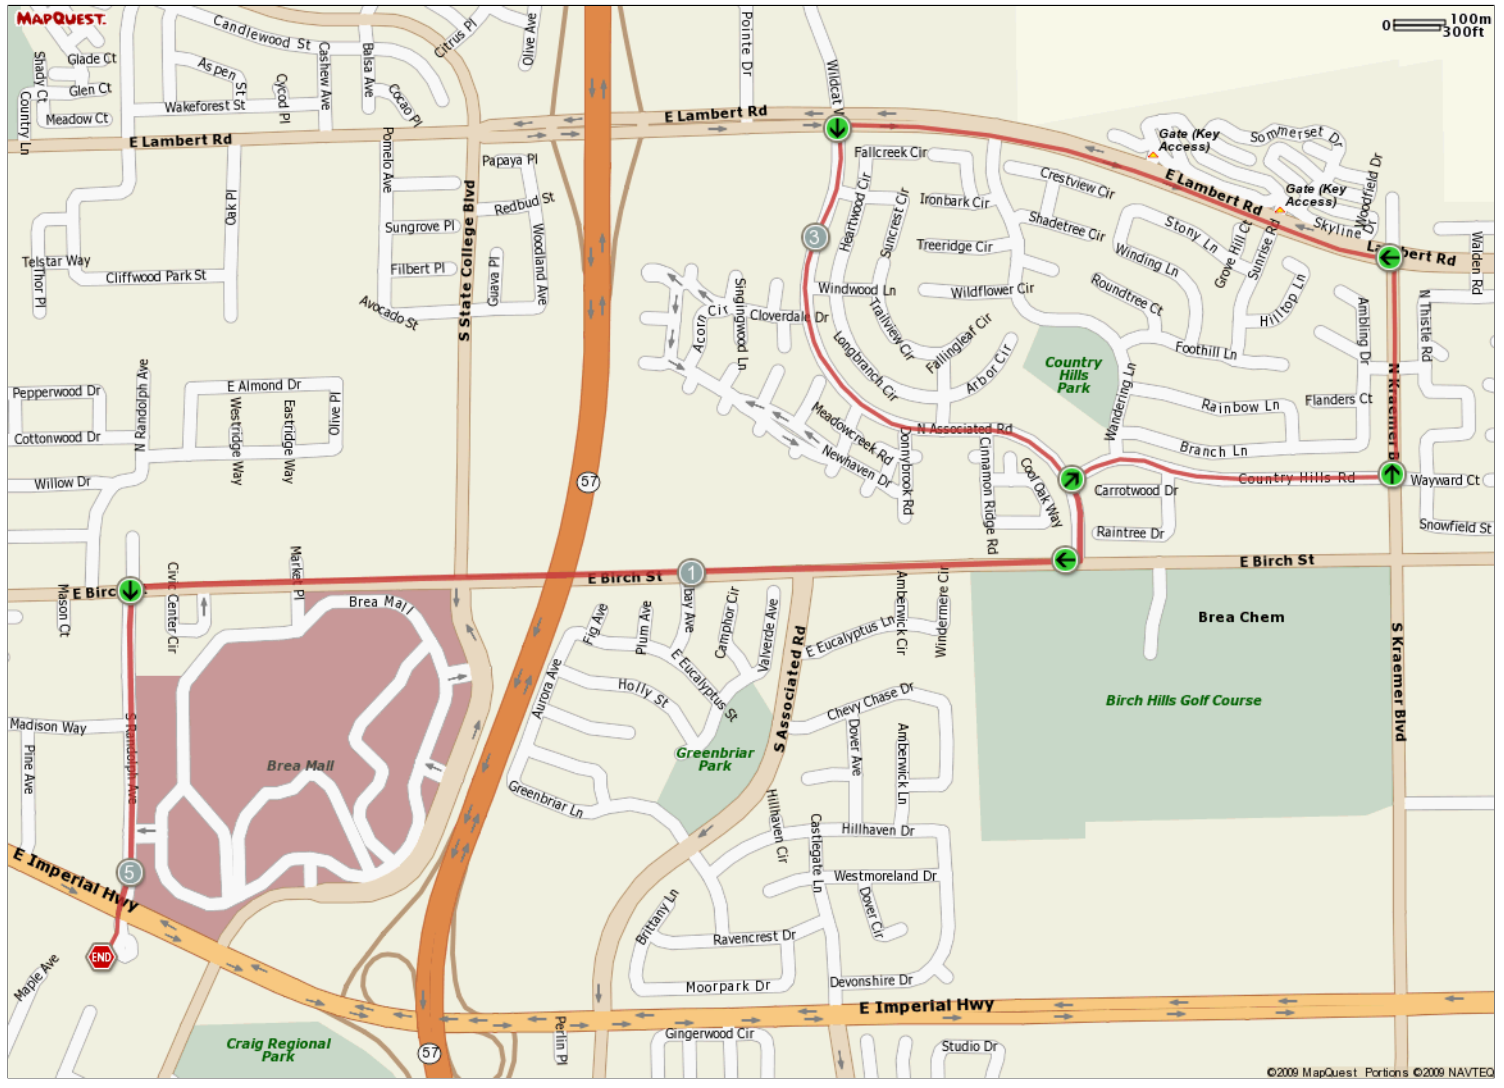

ROUTE DESCRIPTION:
 No Description Provided

ROUTE DESCRIPTION:
 No Description Provided

Notes		
AT	FOR	NOTES
0.38 mi.	1mi 578ft	Right on Birch St.
1.49 mi.	483ft	Left on Associated Rd.
1.58 mi.	2042ft	Right on Country Hills Rd.
1.97 mi.	1305ft	Left on Kraemer Blvd.
2.21 mi.	3579ft	Left on Lambert Rd.
2.89 mi.	3777ft	Left on Associated Rd.
3.61 mi.	1mi 558ft	Right on Birch St.
4.71 mi.	2212ft	Left on Randolph Ave. and return to Snail's Pace store.

Notes		
AT	FOR	NOTES
5.13 mi.	-	Stop