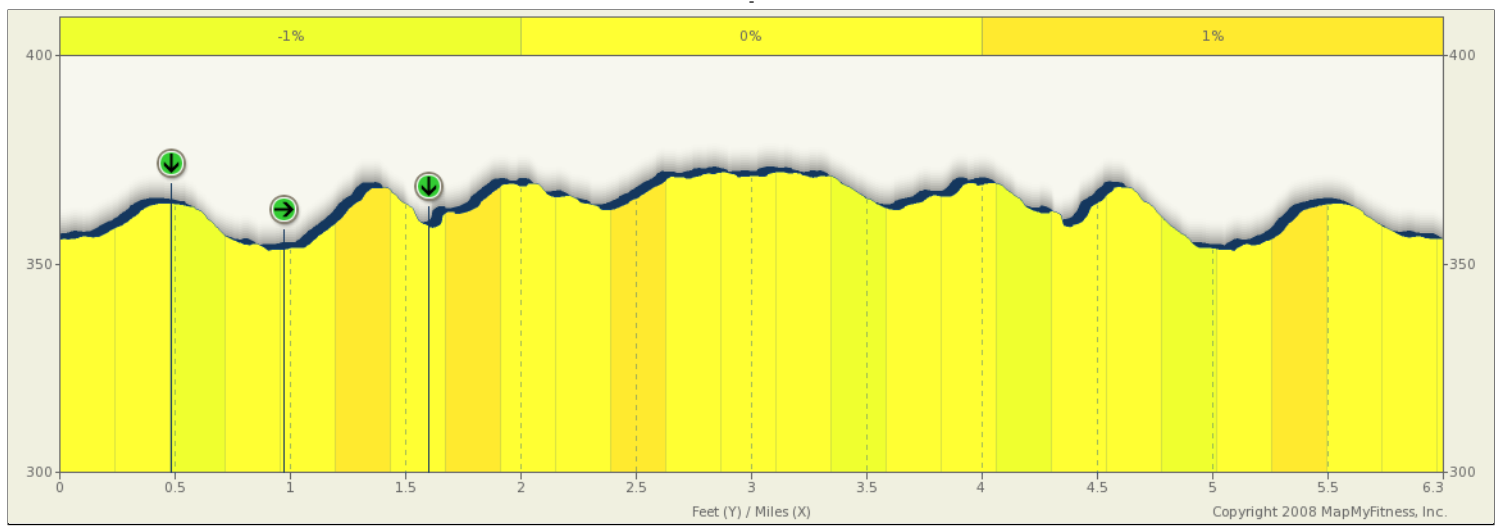

ROUTE DESCRIPTION:
 No Description Provided

ROUTE DESCRIPTION:
No Description Provided

Notes		
AT	FOR	NOTES
0.51 mi.	2668ft	From Tri- City Park - Run EAST on Golden Ave. Turn RIGHT on Valencia Ave.
1.01 mi.	3496ft	Turn LEFT on Bastanchury
1.68 mi.	-	When you see the white picket fence on south side of Bastanchury