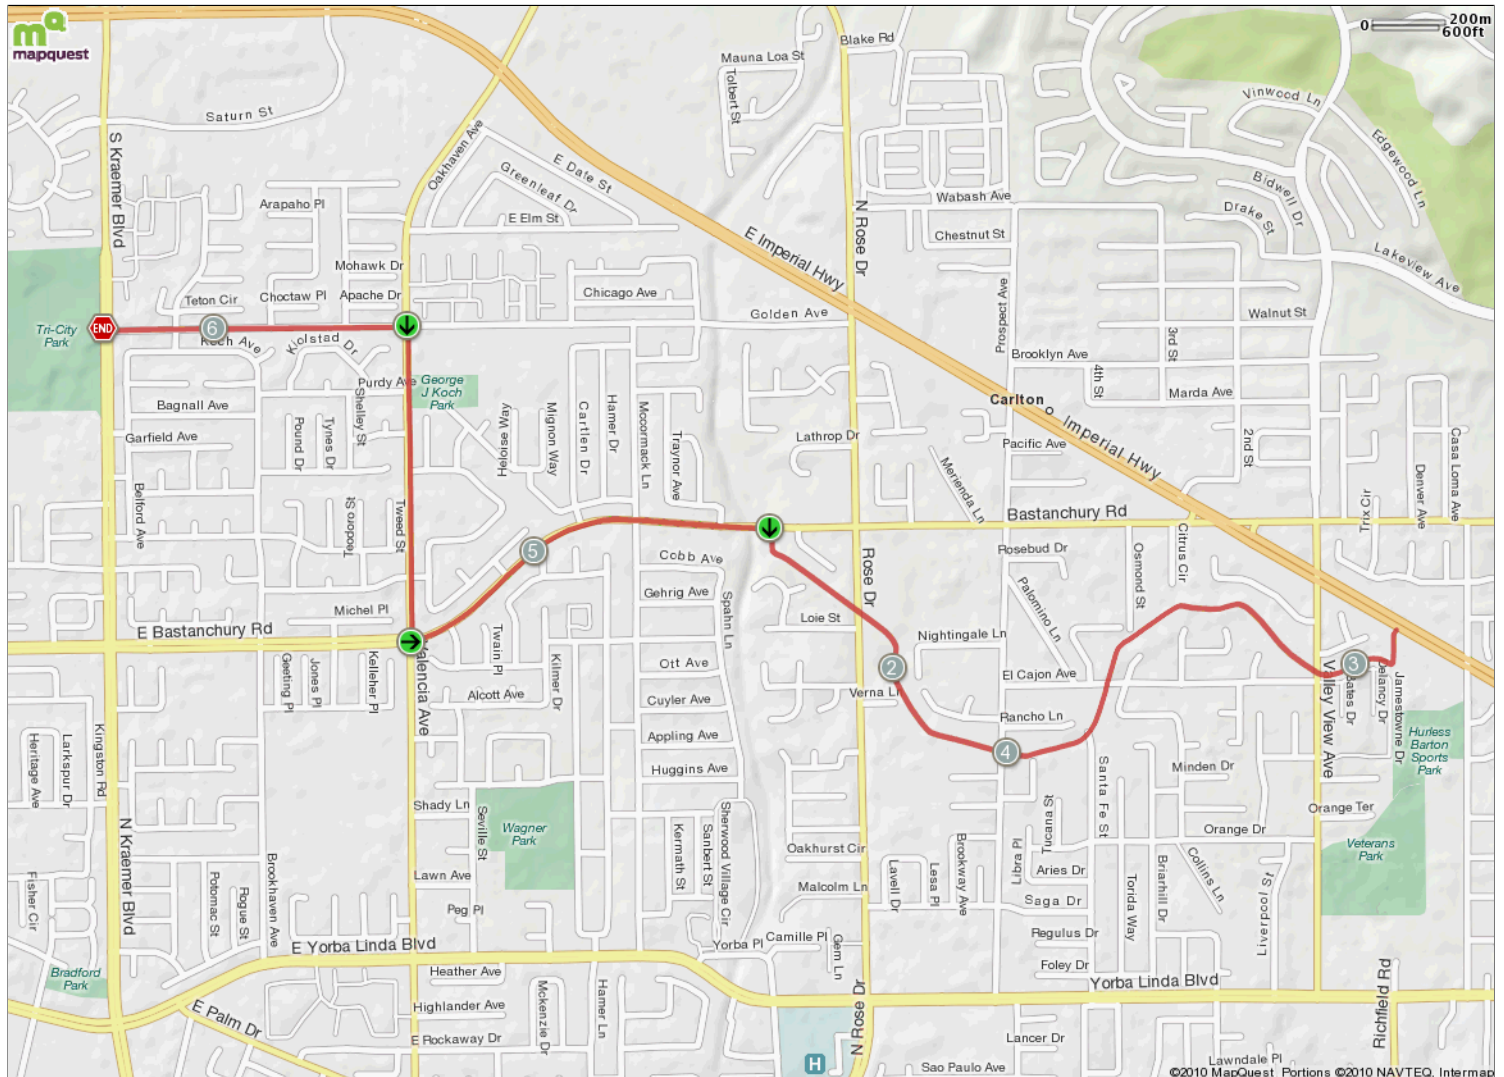

ROUTE DESCRIPTION:
 No Description Provided

ROUTE DESCRIPTION:
No Description Provided

Notes		
AT	FOR	NOTES
0.51 mi.	2668ft	From Tri- City Park - Run EAST on Golden Ave. Turn RIGHT on Valencia Ave.
1.01 mi.	3496ft	Turn LEFT on Bastanchury
1.68 mi.	-	When you see the white picket fence on south side of Bastanchury