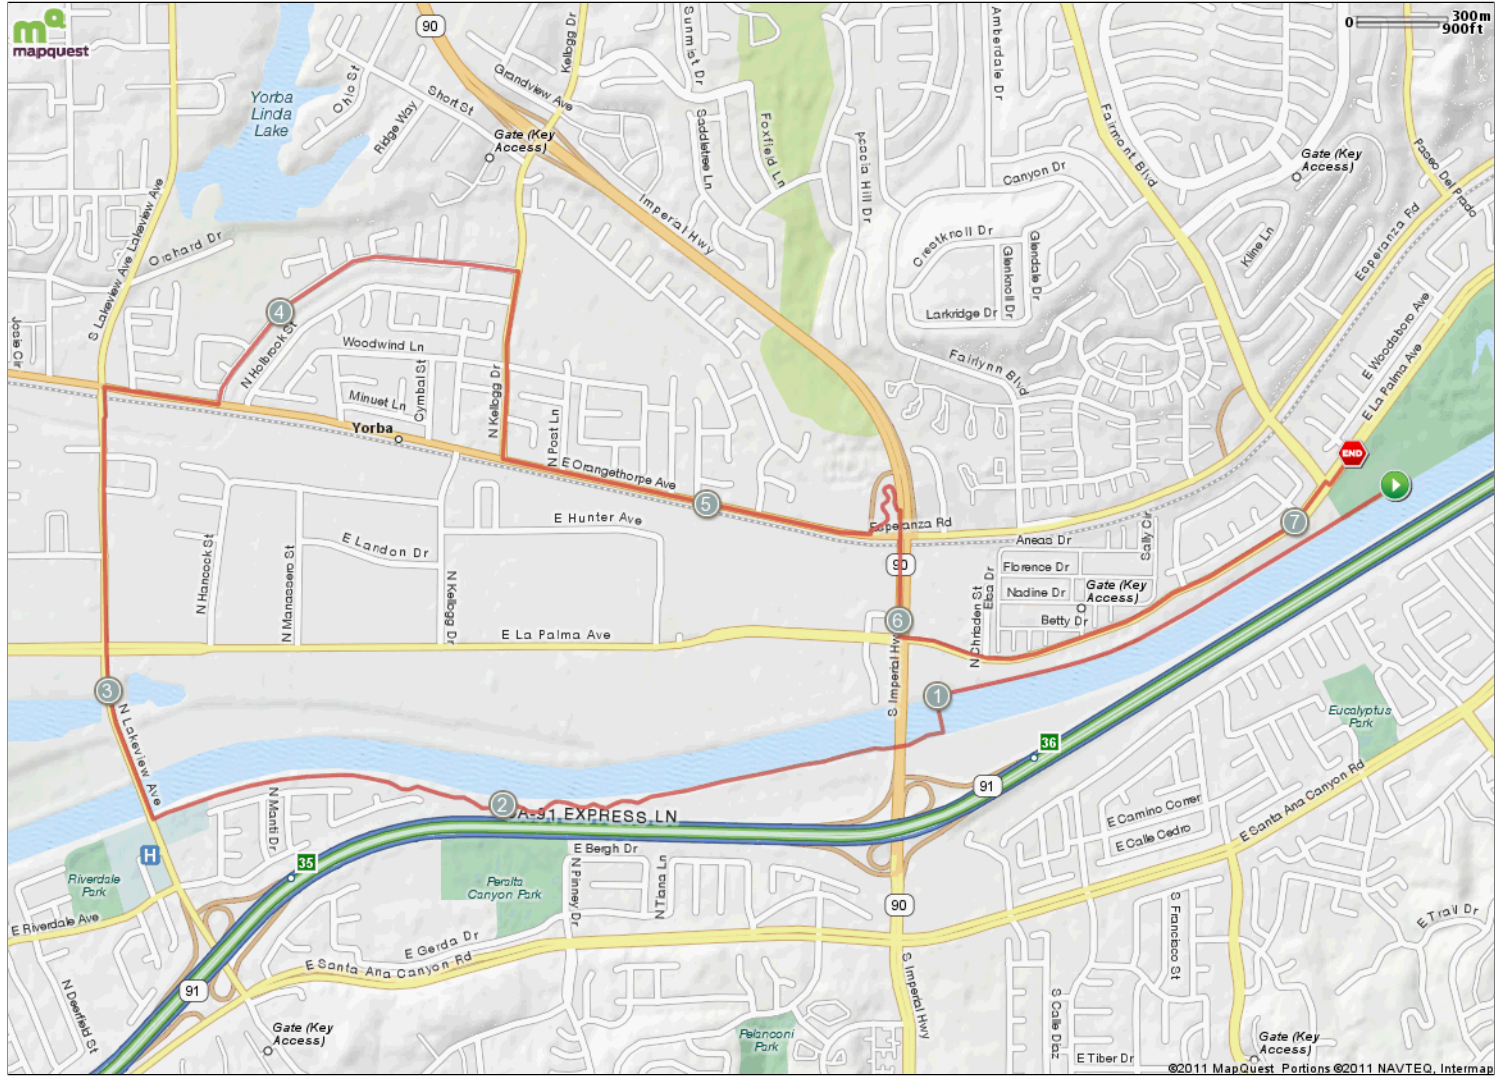

Michelle's Run

Starts In Anaheim, California

7.18 miles

Description

Michelle's Run

Starts In Anaheim, California

Notes		
AT	FOR	NOTES
2.76 mi.	 4179ft	Head north on N Lakeview Ave toward E La Palma Ave
3.55 mi.	 336ft	Slight right onto S Lakeview Ave
3.62 mi.	 1234ft	Head east on E Orangethorpe Ave toward N Bubach St
3.85 mi.	 3892ft	Head north on N Glenview Ave toward E Tanglewood Ave
4.59 mi.	 1930ft	Head south on Kellogg Dr toward N Holbrook St

Notes		
AT	FOR	NOTES
4.95 mi.	 4011ft	Head east on E Orangethorpe Ave toward N Post Ln
5.71 mi.	 2295ft	Head north toward CA-90 E
6.15 mi.	 5123ft	Head east on E La Palma Ave toward CA-90 W
7.12 mi.	 56ft	Head southeast on Fairmont Blvd toward E La Palma Ave
7.13 mi.	 56ft	Head northeast on E La Palma Ave toward N Huxford Ln

Michelle's Run

Starts In Anaheim, California

Notes		
AT	FOR	NOTES
2.76 mi.	□ 4179ft	Head north on N Lakeview Ave toward E La Palma Ave
3.55 mi.	🟢 336ft	Slight right onto S Lakeview Ave
3.62 mi.	🕒 1234ft	Head east on E Orangethorpe Ave toward N Bubach St
3.85 mi.	🕒 3892ft	Head north on N Glenview Ave toward E Tanglewood Ave
4.59 mi.	🕒 1930ft	Head south on Kellogg Dr toward N Holbrook St
This segment shows 4.73 mi. (24,981 ft.) of your route.		

Notes		
AT	FOR	NOTES
4.95 mi.	🕒 4011ft	Head east on E Orangethorpe Ave toward N Post Ln
5.71 mi.	🕒 2295ft	Head north toward CA-90 E
6.15 mi.	□ 5123ft	Head east on E La Palma Ave toward CA-90 W
7.12 mi.	🕒 56ft	Head southeast on Fairmont Blvd toward E La Palma Ave
7.13 mi.	🕒	Head northeast on E La Palma Ave toward N Huxford Ln
This segment shows 2.62 mi. (13,833 ft.) of your route.		