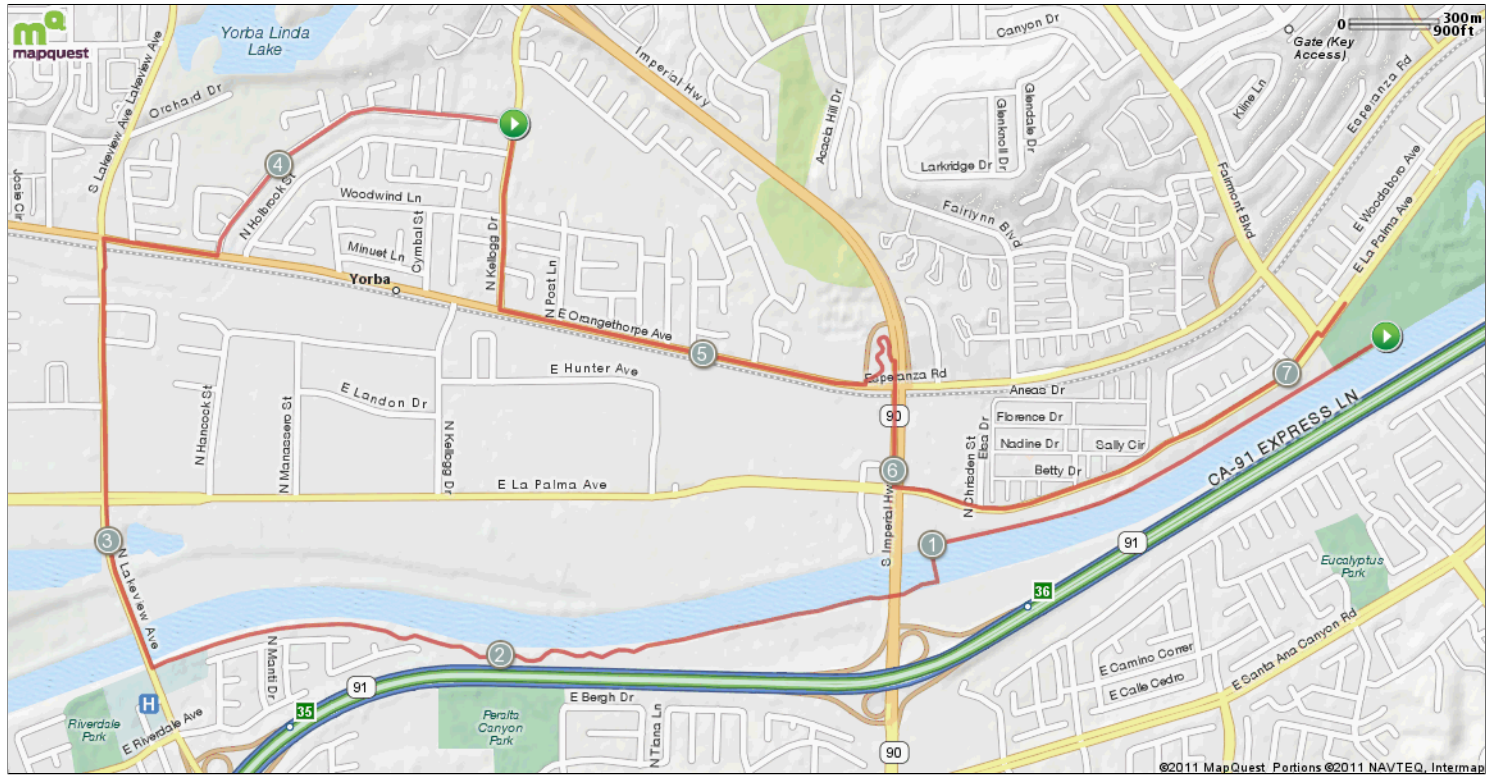

Michelle's Run

Starts In Anaheim, California

7.18 miles

Description

Michelle's Run

Starts In Anaheim, California

Notes		
AT	FOR	NOTES
2.76 mi.	 4179ft	Head north on N Lakeview Ave toward E La Palma Ave
3.55 mi.	 336ft	Slight right onto S Lakeview Ave
3.62 mi.	 1234ft	Head east on E Orangethorpe Ave toward N Bubach St
3.85 mi.	 3892ft	Head north on N Glenview Ave toward E Tanglewood Ave
4.59 mi.	 1930ft	Head south on Kellogg Dr toward N Holbrook St

Notes		
AT	FOR	NOTES
4.95 mi.	 4011ft	Head east on E Orangethorpe Ave toward N Post Ln
5.71 mi.	 2295ft	Head north toward CA-90 E
6.15 mi.	 5123ft	Head east on E La Palma Ave toward CA-90 W
7.12 mi.	 56ft	Head southeast on Fairmont Blvd toward E La Palma Ave
7.13 mi.	 56ft	Head northeast on E La Palma Ave toward N Huxford Ln

Michelle's Run

Starts In Anaheim, California

Notes		
AT	FOR	NOTES
2.76 mi.	□ 4179ft	Head north on N Lakeview Ave toward E La Palma Ave
3.55 mi.	🟢 336ft	Slight right onto S Lakeview Ave
3.62 mi.	🕒 1234ft	Head east on E Orangethorpe Ave toward N Bubach St
3.85 mi.	🕒 3892ft	Head north on N Glenview Ave toward E Tanglewood Ave
4.59 mi.	🕒 1930ft	Head south on Kellogg Dr toward N Holbrook St
This segment shows 4.73 mi. (24,981 ft.) of your route.		

Notes		
AT	FOR	NOTES
4.95 mi.	🕒 4011ft	Head east on E Orangethorpe Ave toward N Post Ln
5.71 mi.	🕒 2295ft	Head north toward CA-90 E
6.15 mi.	□ 5123ft	Head east on E La Palma Ave toward CA-90 W
7.12 mi.	🕒 56ft	Head southeast on Fairmont Blvd toward E La Palma Ave
7.13 mi.	🕒	Head northeast on E La Palma Ave toward N Huxford Ln
This segment shows 2.62 mi. (13,833 ft.) of your route.		