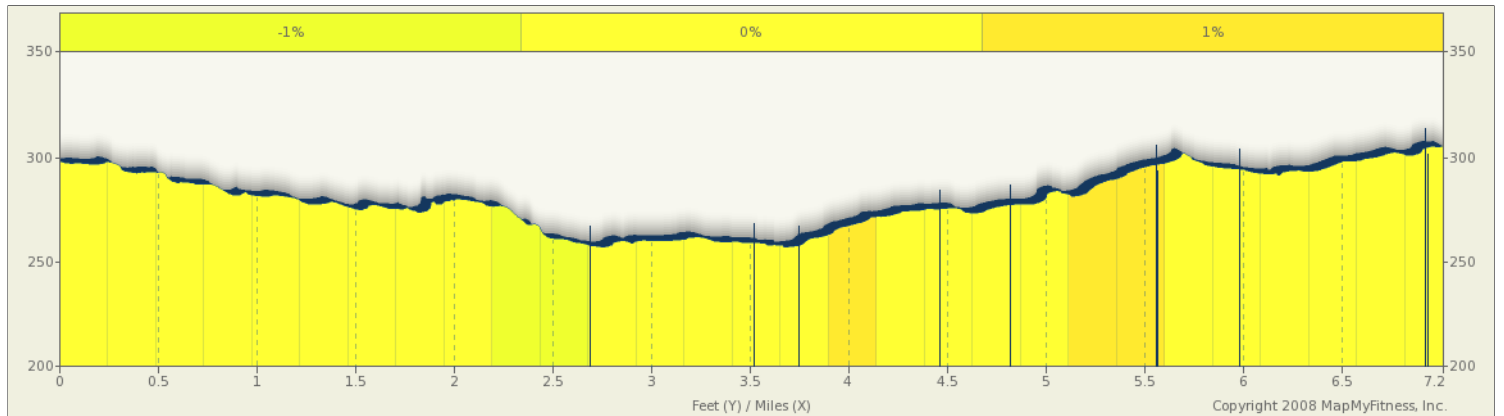

Michelle's Run

Starts In Anaheim, California

7.18 miles

Description

Michelle's Run

Starts In Anaheim, California

Notes		
AT	FOR	NOTES
2.76 mi.	 4179ft	Head north on N Lakeview Ave toward E La Palma Ave
3.55 mi.	 336ft	Slight right onto S Lakeview Ave
3.62 mi.	 1234ft	Head east on E Orangethorpe Ave toward N Bubach St
3.85 mi.	 3892ft	Head north on N Glenview Ave toward E Tanglewood Ave
4.59 mi.	 1930ft	Head south on Kellogg Dr toward N Holbrook St

Notes		
AT	FOR	NOTES
4.95 mi.	 4011ft	Head east on E Orangethorpe Ave toward N Post Ln
5.71 mi.	 2295ft	Head north toward CA-90 E
6.15 mi.	 5123ft	Head east on E La Palma Ave toward CA-90 W
7.12 mi.	 56ft	Head southeast on Fairmont Blvd toward E La Palma Ave
7.13 mi.	 56ft	Head northeast on E La Palma Ave toward N Huxford Ln

Michelle's Run

Starts In Anaheim, California

Notes		
AT	FOR	NOTES
2.76 mi.	□ 4179ft	Head north on N Lakeview Ave toward E La Palma Ave
3.55 mi.	🟢 336ft	Slight right onto S Lakeview Ave
3.62 mi.	🕒 1234ft	Head east on E Orangethorpe Ave toward N Bubach St
3.85 mi.	🕒 3892ft	Head north on N Glenview Ave toward E Tanglewood Ave
4.59 mi.	🕒 1930ft	Head south on Kellogg Dr toward N Holbrook St
This segment shows 4.73 mi. (24,981 ft.) of your route.		

Notes		
AT	FOR	NOTES
4.95 mi.	🕒 4011ft	Head east on E Orangethorpe Ave toward N Post Ln
5.71 mi.	🕒 2295ft	Head north toward CA-90 E
6.15 mi.	□ 5123ft	Head east on E La Palma Ave toward CA-90 W
7.12 mi.	🕒 56ft	Head southeast on Fairmont Blvd toward E La Palma Ave
7.13 mi.	🕒	Head northeast on E La Palma Ave toward N Huxford Ln
This segment shows 2.62 mi. (13,833 ft.) of your route.		