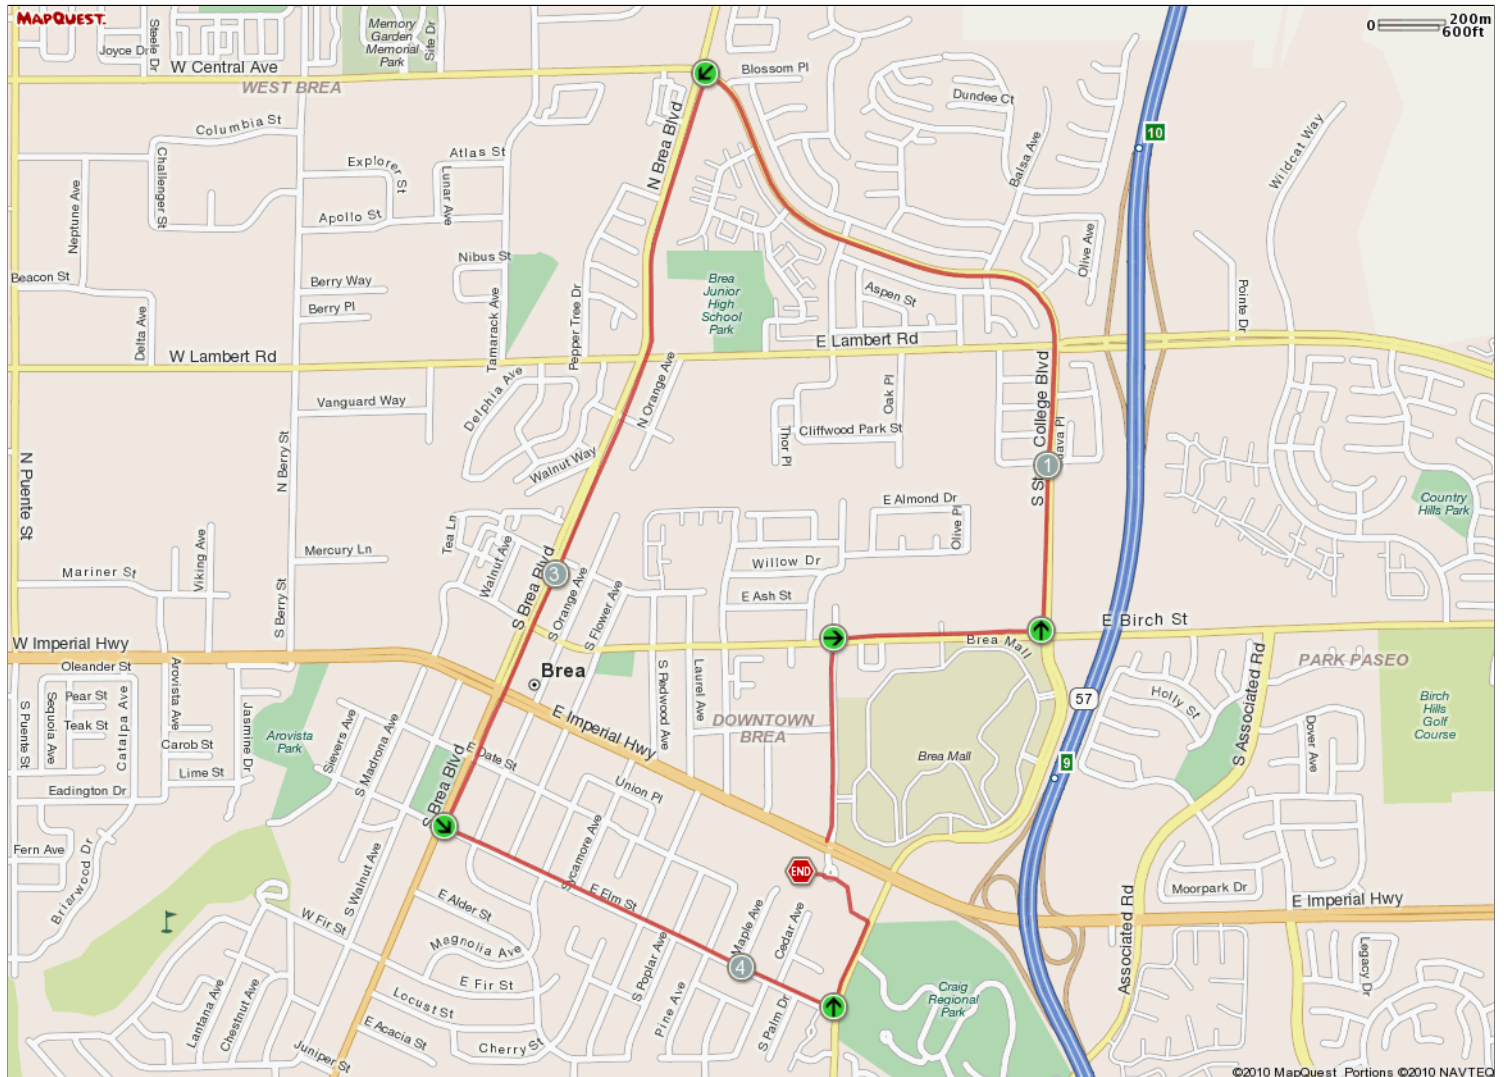

ROUTE DESCRIPTION:  
 No Description Provided

ROUTE DESCRIPTION:  
No Description Provided

Notes		
AT	FOR	NOTES
0.35 mi.	2009ft	Right on Birch St.
0.73 mi.	<b>1mi</b> 1930ft	Left on State College Blvd.
2.1 mi.	<b>1mi</b> 2154ft	Left on Brea Blvd.
3.51 mi.	4091ft	Left on Elm St.
4.28 mi.	1743ft	Left on State College Blvd.
4.61 mi.	-	Return to the Snail's Pace store