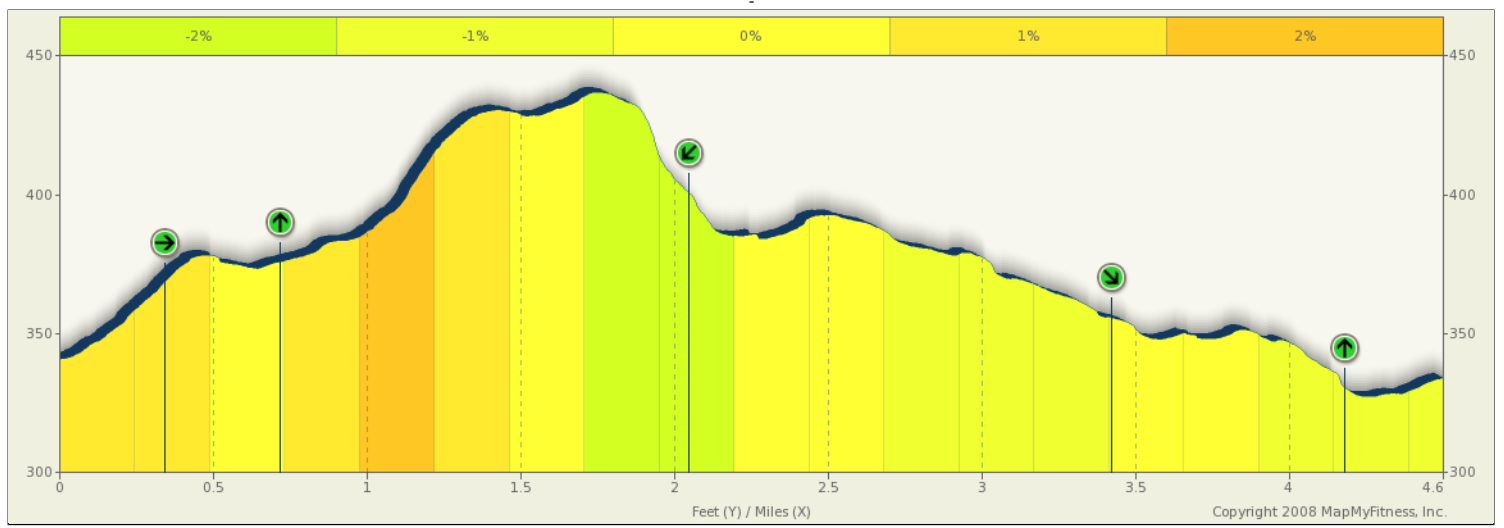

ROUTE DESCRIPTION:  
 No Description Provided

ROUTE DESCRIPTION:  
No Description Provided

Notes		
AT	FOR	NOTES
0.35 mi.	2009ft	Right on Birch St.
0.73 mi.	<b>1mi</b> 1930ft	Left on State College Blvd.
2.1 mi.	<b>1mi</b> 2154ft	Left on Brea Blvd.
3.51 mi.	4091ft	Left on Elm St.
4.28 mi.	1743ft	Left on State College Blvd.
4.61 mi.	-	Return to the Snail's Pace store