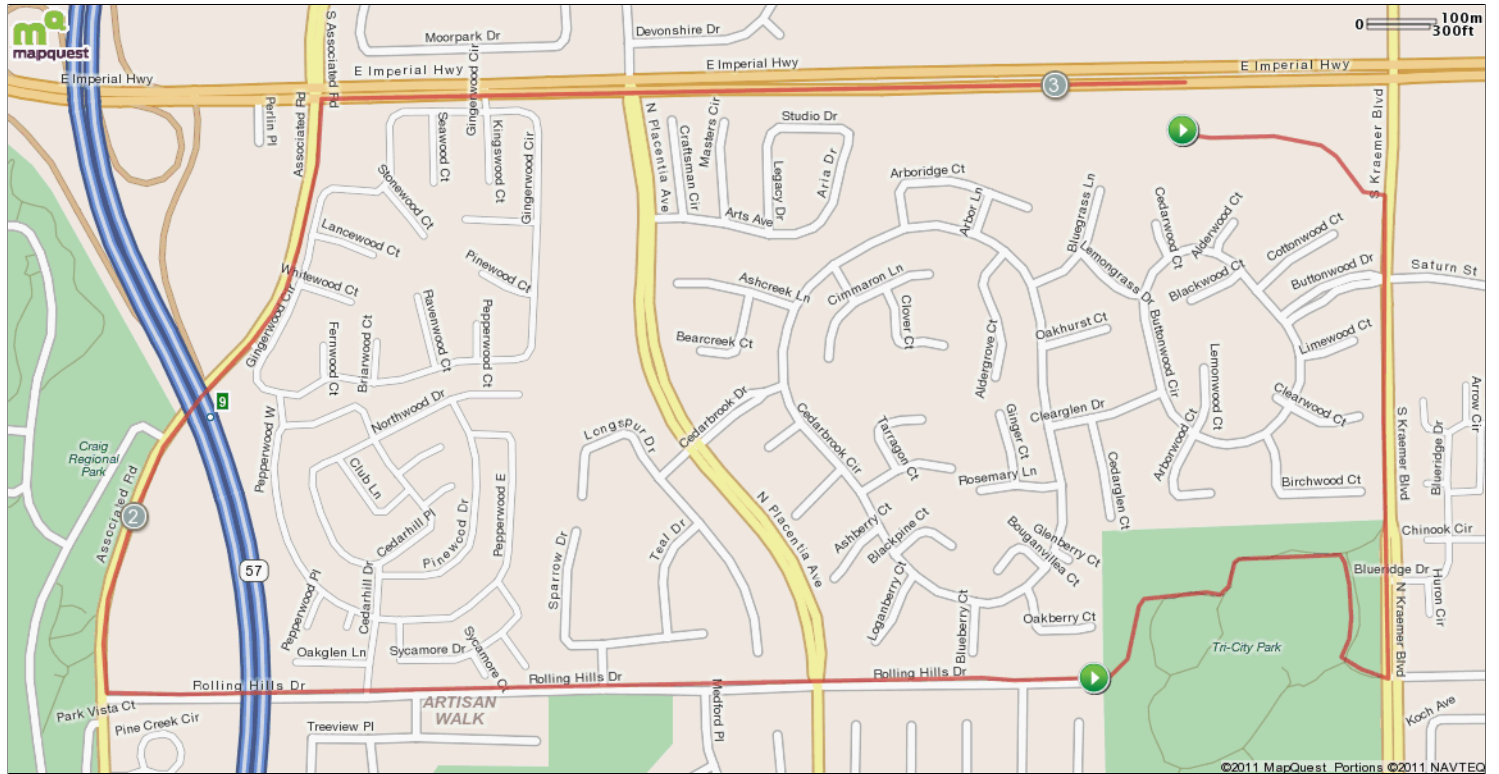

Mammalucco's 5K

Starts In Fullerton, California

3.17 miles

Description

Mammalucco's 5K

Starts In Fullerton, California

Notes		
AT	FOR	NOTES
START	 1007ft	Head east toward S Kraemer Blvd
0.19 mi.	 28ft	Head east toward S Kraemer Blvd
0.2 mi.	 2126ft	Turn right onto S Kraemer Blvd
0.6 mi.	 7ft	Head south on N Kraemer Blvd toward Golden Ave
0.6 mi.	 237ft	Turn right at Golden Ave
0.64 mi.	 1937ft	Turn right toward Golden Ave
1.01 mi.	 377ft	Continue straight onto Golden Ave

Notes		
AT	FOR	NOTES
1.08 mi.	 916ft	Slight right to stay on Golden Ave
1.26 mi.	 3256ft	Continue onto Rolling Hills Dr
1.87 mi.	 15ft	Head west on Rolling Hills Dr toward N Associated Rd
1.88 mi.	 2895ft	Turn right onto N Associated Rd
2.42 mi.	 21ft	Turn right onto CA-90 E
2.43 mi.	 377ft	Head east on CA-90 E toward Kingswood Ct

Mammalucco's 5K

Starts In Fullerton, California

Notes			
AT	FOR	NOTES	
START	1007ft	▶	Head east toward S Kraemer Blvd
0.19 mi.	28ft	↻	Head east toward S Kraemer Blvd
0.2 mi.	2126ft	➔	Turn right onto S Kraemer Blvd
0.6 mi.	7ft	⬇	Head south on N Kraemer Blvd toward Golden Ave
0.6 mi.	237ft	➔	Turn right at Golden Ave
0.64 mi.	1937ft	➔	Turn right toward Golden Ave
1.01 mi.	377ft	⬆	Continue straight onto Golden Ave
This segment shows 1.08 mi. (5,720 ft.) of your route.			

Notes			
AT	FOR	NOTES	
1.08 mi.	916ft	↻	Slight right to stay on Golden Ave
1.26 mi.	3256ft	⬆	Continue onto Rolling Hills Dr
1.87 mi.	15ft	↻	Head west on Rolling Hills Dr toward N Associated Rd
1.88 mi.	2895ft	➔	Turn right onto N Associated Rd
2.42 mi.	21ft	➔	Turn right onto CA-90 E
2.43 mi.		↻	Head east on CA-90 E toward Kingswood Ct
This segment shows 2.17 mi. (11,443 ft.) of your route.			