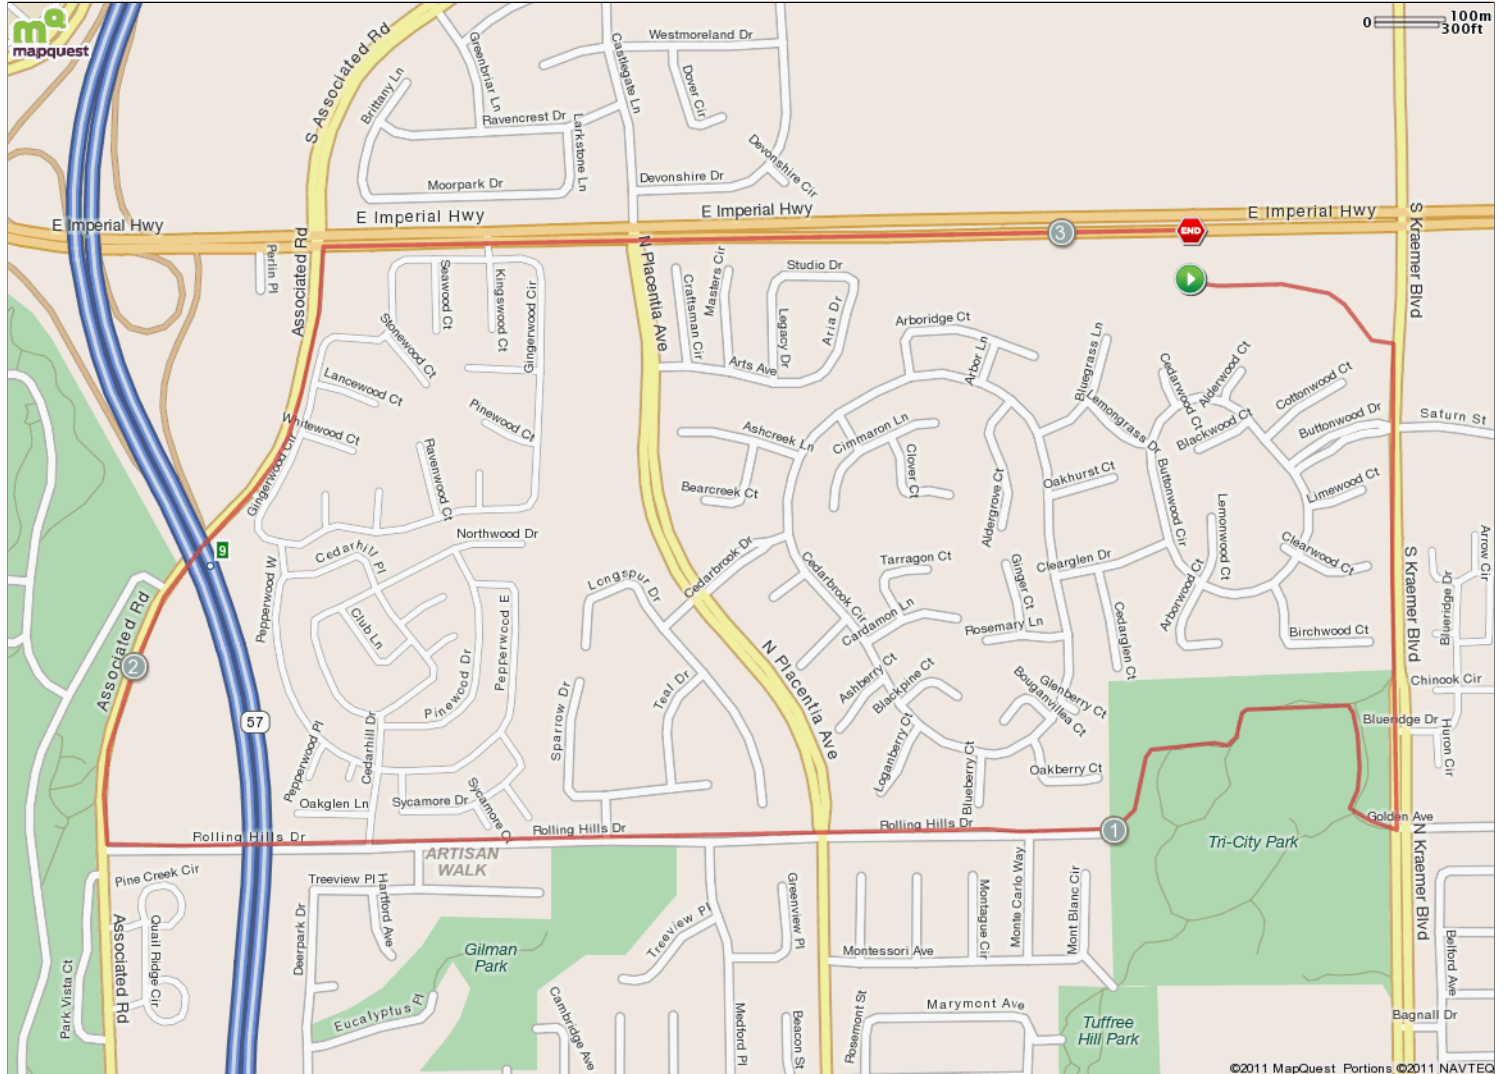

Mammalucco's 5K

Starts In Fullerton, California

3.17 miles

Description

Mammalucco's 5K

Starts In Fullerton, California

Notes		
AT	FOR	NOTES
START	 1007ft	Head east toward S Kraemer Blvd
0.19 mi.	 28ft	Head east toward S Kraemer Blvd
0.2 mi.	 2126ft	Turn right onto S Kraemer Blvd
0.6 mi.	 7ft	Head south on N Kraemer Blvd toward Golden Ave
0.6 mi.	 237ft	Turn right at Golden Ave
0.64 mi.	 1937ft	Turn right toward Golden Ave
1.01 mi.	 377ft	Continue straight onto Golden Ave

Notes		
AT	FOR	NOTES
1.08 mi.	 916ft	Slight right to stay on Golden Ave
1.26 mi.	 3256ft	Continue onto Rolling Hills Dr
1.87 mi.	 15ft	Head west on Rolling Hills Dr toward N Associated Rd
1.88 mi.	 2895ft	Turn right onto N Associated Rd
2.42 mi.	 21ft	Turn right onto CA-90 E
2.43 mi.	 377ft	Head east on CA-90 E toward Kingswood Ct

Mammalucco's 5K

Starts In Fullerton, California

Notes			
AT	FOR	NOTES	
START	1007ft	▶	Head east toward S Kraemer Blvd
0.19 mi.	28ft	↻	Head east toward S Kraemer Blvd
0.2 mi.	2126ft	➔	Turn right onto S Kraemer Blvd
0.6 mi.	7ft	⬇	Head south on N Kraemer Blvd toward Golden Ave
0.6 mi.	237ft	➔	Turn right at Golden Ave
0.64 mi.	1937ft	➔	Turn right toward Golden Ave
1.01 mi.	377ft	⬆	Continue straight onto Golden Ave
This segment shows 1.08 mi. (5,720 ft.) of your route.			

Notes			
AT	FOR	NOTES	
1.08 mi.	916ft	↻	Slight right to stay on Golden Ave
1.26 mi.	3256ft	⬆	Continue onto Rolling Hills Dr
1.87 mi.	15ft	↻	Head west on Rolling Hills Dr toward N Associated Rd
1.88 mi.	2895ft	➔	Turn right onto N Associated Rd
2.42 mi.	21ft	➔	Turn right onto CA-90 E
2.43 mi.		↻	Head east on CA-90 E toward Kingswood Ct
This segment shows 2.17 mi. (11,443 ft.) of your route.			