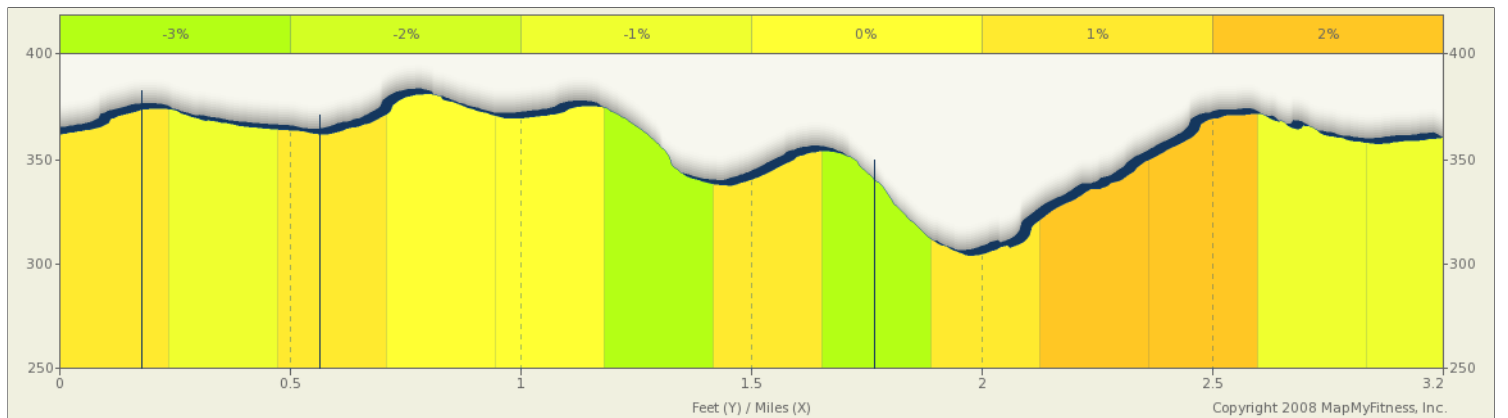

Mammalucco's 5K

Starts In Fullerton, California

3.17 miles

Description

Mammalucco's 5K

Starts In Fullerton, California

Notes		
AT	FOR	NOTES
START	 1007ft	Head east toward S Kraemer Blvd
0.19 mi.	 28ft	Head east toward S Kraemer Blvd
0.2 mi.	 2126ft	Turn right onto S Kraemer Blvd
0.6 mi.	 7ft	Head south on N Kraemer Blvd toward Golden Ave
0.6 mi.	 237ft	Turn right at Golden Ave
0.64 mi.	 1937ft	Turn right toward Golden Ave
1.01 mi.	 377ft	Continue straight onto Golden Ave

Notes		
AT	FOR	NOTES
1.08 mi.	 916ft	Slight right to stay on Golden Ave
1.26 mi.	 3256ft	Continue onto Rolling Hills Dr
1.87 mi.	 15ft	Head west on Rolling Hills Dr toward N Associated Rd
1.88 mi.	 2895ft	Turn right onto N Associated Rd
2.42 mi.	 21ft	Turn right onto CA-90 E
2.43 mi.	 377ft	Head east on CA-90 E toward Kingswood Ct

Mammalucco's 5K

Starts In Fullerton, California

Notes			
AT	FOR	NOTES	
START	1007ft	▶	Head east toward S Kraemer Blvd
0.19 mi.	28ft	↻	Head east toward S Kraemer Blvd
0.2 mi.	2126ft	➔	Turn right onto S Kraemer Blvd
0.6 mi.	7ft	⬇	Head south on N Kraemer Blvd toward Golden Ave
0.6 mi.	237ft	➔	Turn right at Golden Ave
0.64 mi.	1937ft	➔	Turn right toward Golden Ave
1.01 mi.	377ft	⬆	Continue straight onto Golden Ave
This segment shows 1.08 mi. (5,720 ft.) of your route.			

Notes			
AT	FOR	NOTES	
1.08 mi.	916ft	↻	Slight right to stay on Golden Ave
1.26 mi.	3256ft	⬆	Continue onto Rolling Hills Dr
1.87 mi.	15ft	↻	Head west on Rolling Hills Dr toward N Associated Rd
1.88 mi.	2895ft	➔	Turn right onto N Associated Rd
2.42 mi.	21ft	➔	Turn right onto CA-90 E
2.43 mi.		↻	Head east on CA-90 E toward Kingswood Ct
This segment shows 2.17 mi. (11,443 ft.) of your route.			