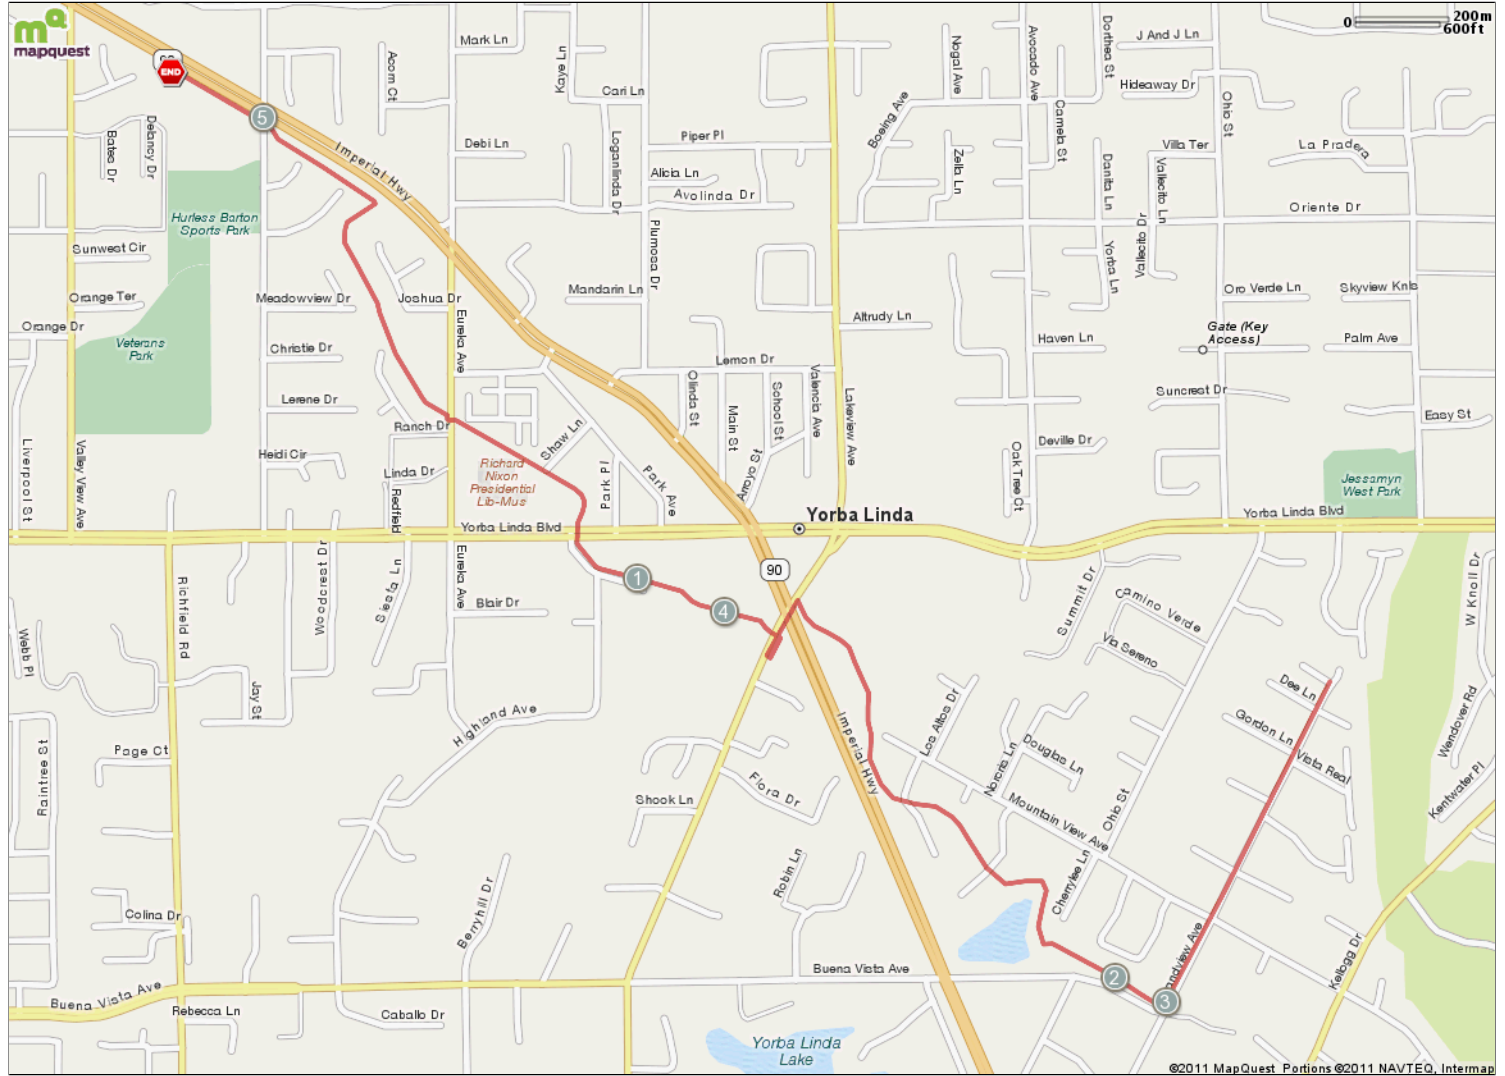

Lori's Run

Starts In Yorba Linda, California

5.12 miles

©2011 MapQuest. Portions ©2011 NAVTEQ, Intermap

Copyright 2008 MapMyFitness, Inc.

Description

Lori's Run

Starts In Yorba Linda, California

Notes		
AT	FOR	NOTES
5.14 mi.	<input type="checkbox"/>	

Notes		
AT	FOR	NOTES

Lori's Run

Starts In Yorba Linda, California

Notes		
AT	FOR	NOTES
		This segment shows 2.57 mi. (13,573 ft.) of your route.

Notes		
AT	FOR	NOTES
5.14 mi.	<input type="checkbox"/>	This segment shows 2.57 mi. (13,573 ft.) of your route.