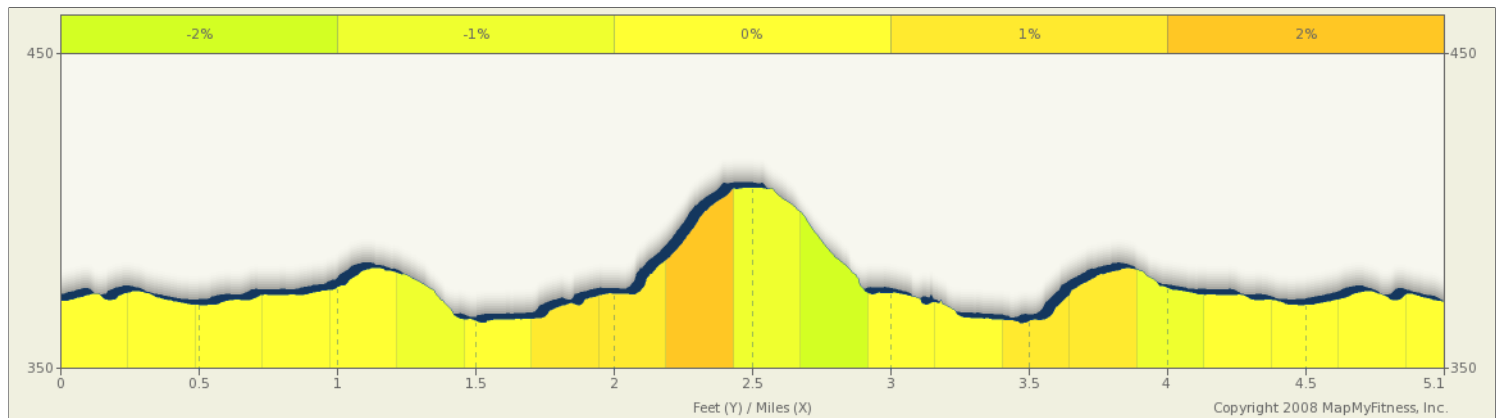

Lori's Run

Starts In Yorba Linda, California

5.12 miles

©2011 MapQuest. Portions ©2011 NAVTEQ, Intermap

Copyright 2008 MapMyFitness, Inc.

Description

Lori's Run

Starts In Yorba Linda, California

Notes		
AT	FOR	NOTES
5.14 mi.	<input type="checkbox"/>	

Notes		
AT	FOR	NOTES

Lori's Run

Starts In Yorba Linda, California

Notes		
AT	FOR	NOTES
		This segment shows 2.57 mi. (13,573 ft.) of your route.

Notes		
AT	FOR	NOTES
5.14 mi.	<input type="checkbox"/>	This segment shows 2.57 mi. (13,573 ft.) of your route.