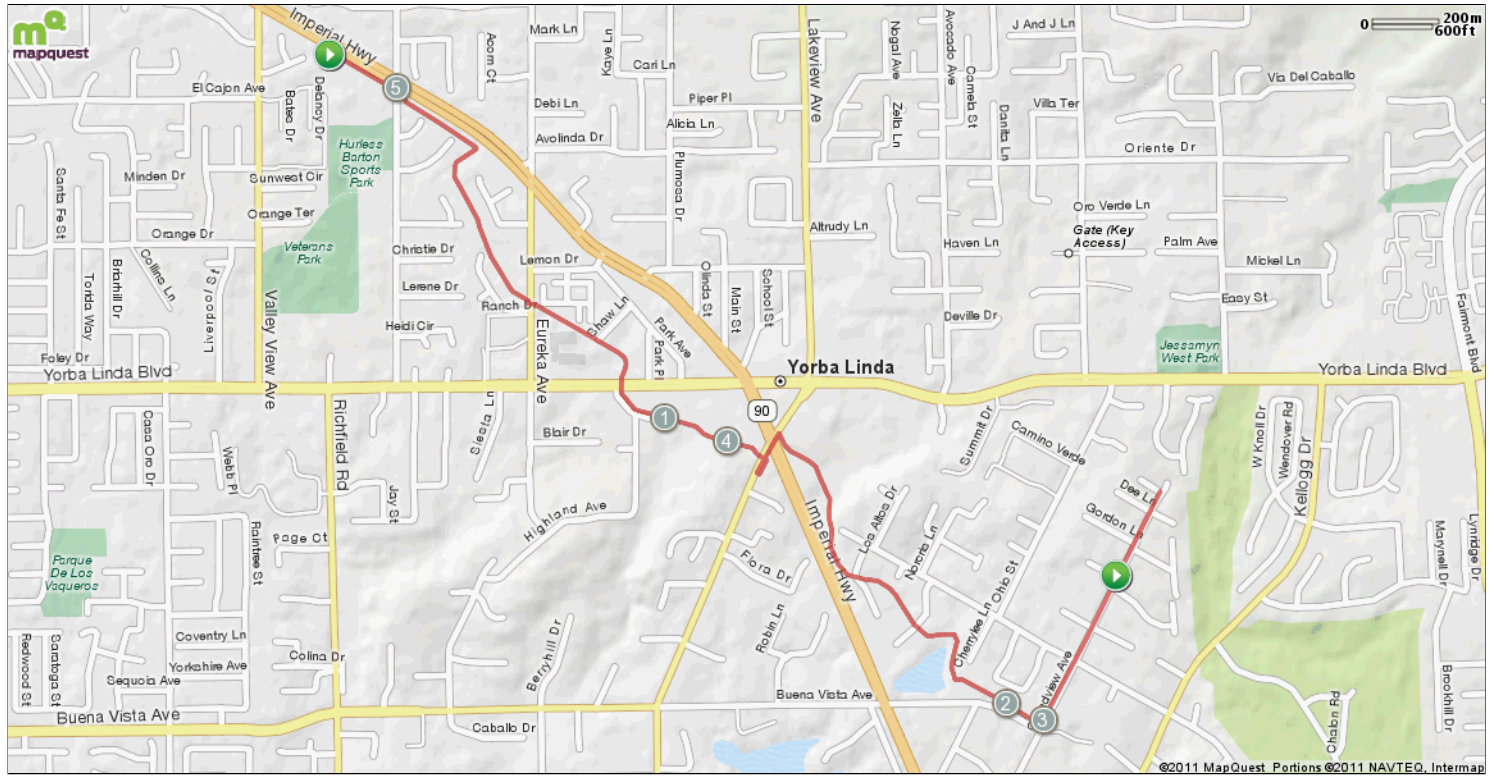

Lori's Run

Starts In Yorba Linda, California

5.12 miles

©2011 MapQuest. Portions ©2011 NAVTEQ, Intermap

Copyright 2008 MapMyFitness, Inc.

Description

Lori's Run

Starts In Yorba Linda, California

Notes		
AT	FOR	NOTES
5.14 mi.	<input type="checkbox"/>	

Notes		
AT	FOR	NOTES

Lori's Run

Starts In Yorba Linda, California

Notes		
AT	FOR	NOTES
		This segment shows 2.57 mi. (13,573 ft.) of your route.

Notes		
AT	FOR	NOTES
5.14 mi.	<input type="checkbox"/>	This segment shows 2.57 mi. (13,573 ft.) of your route.