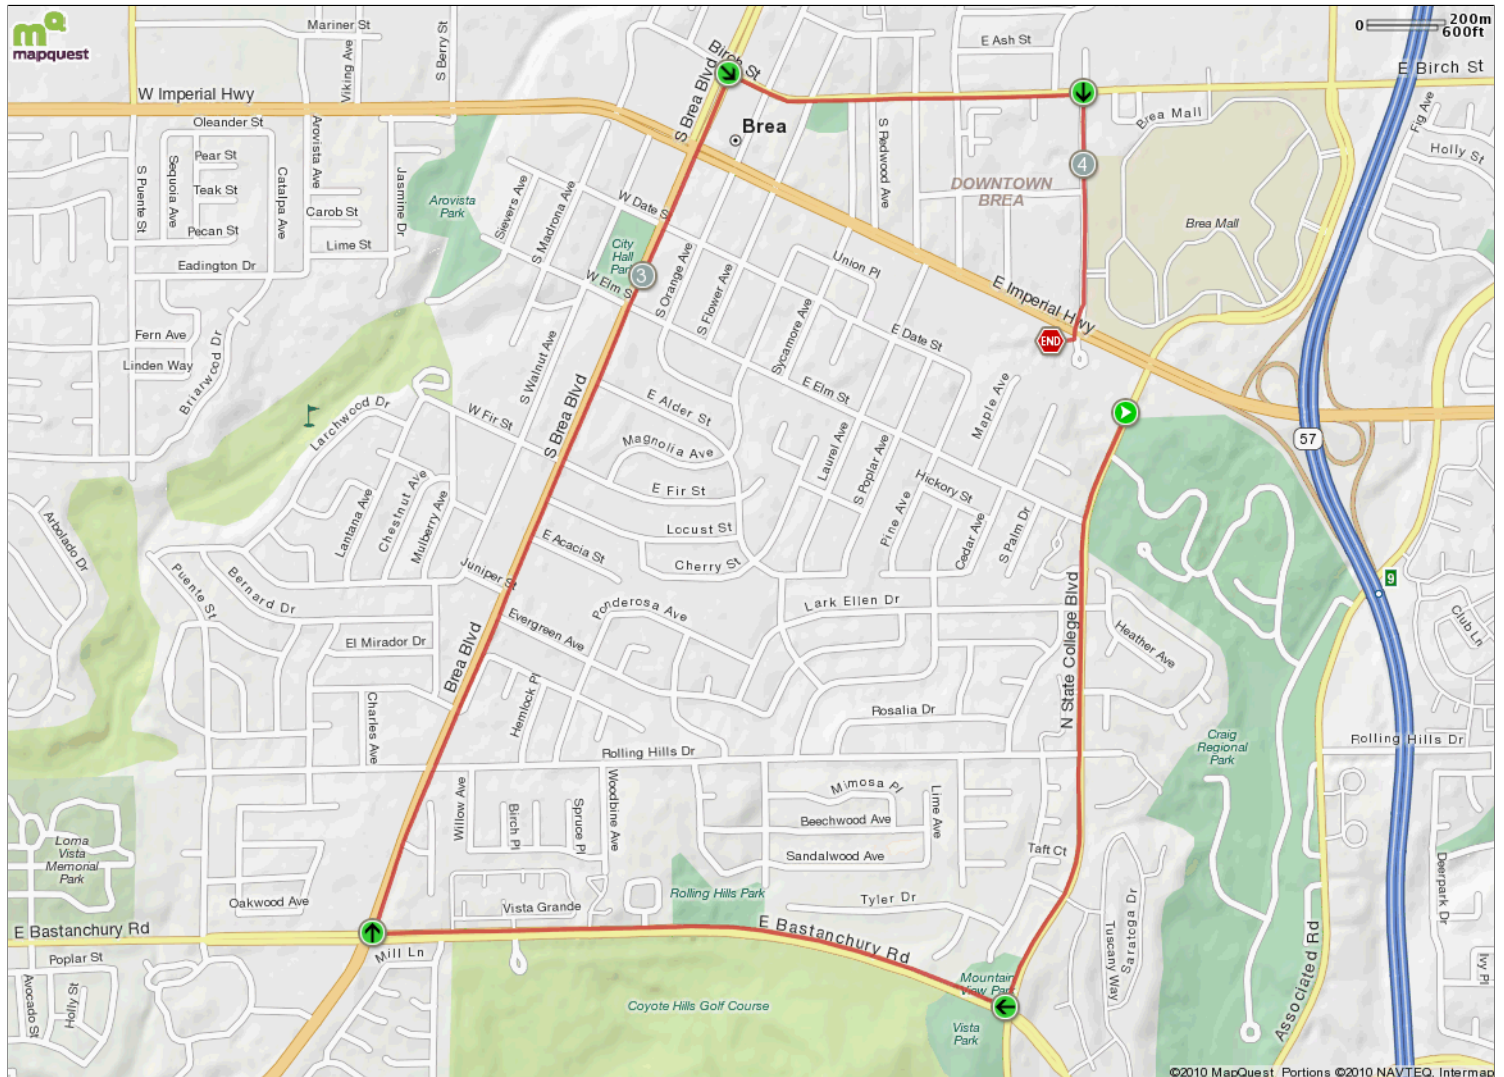

ROUTE DESCRIPTION:  
No Description Provided

ROUTE DESCRIPTION:  
No Description Provided

Notes		
AT	FOR	NOTES
0.93 mi.	1mi 66ft	Turn RIGHT on Bastanchury Road
1.95 mi.	1mi 2143ft	Turn RIGHT on Brea Blvd.
3.35 mi.	2983ft	Turn RIGHT on Birch St.
3.92 mi.	2135ft	Turn RIGHT on Randolph Ave.
4.32 mi.	-	Return to the Snail's Pace store