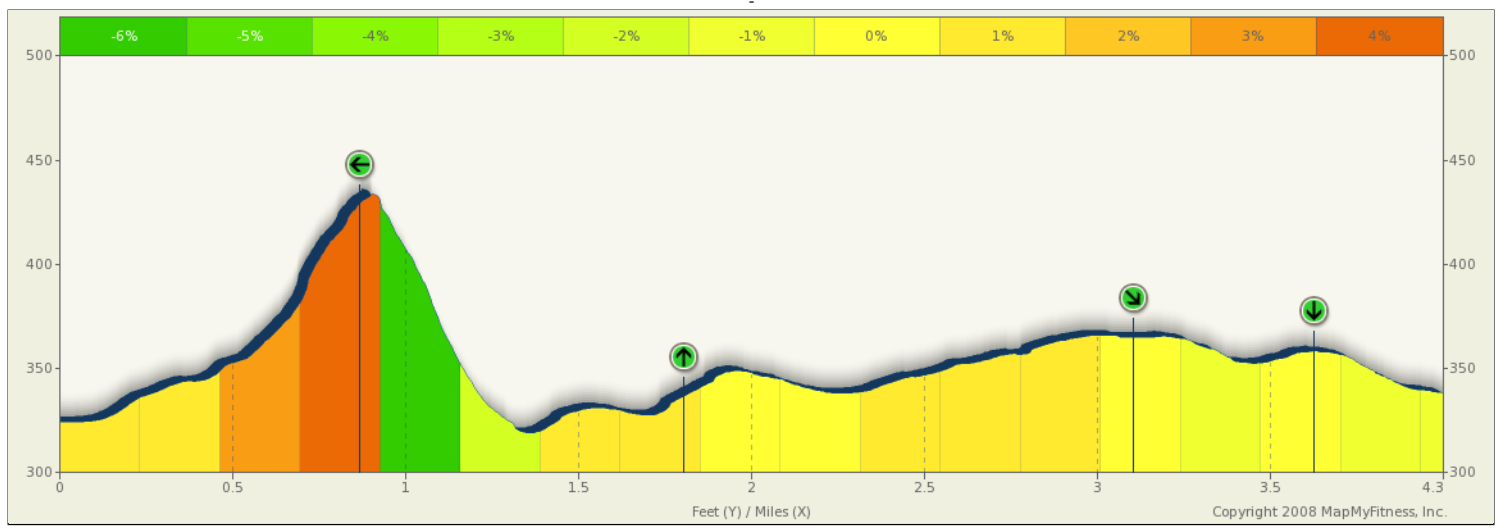

ROUTE DESCRIPTION:  
No Description Provided

ROUTE DESCRIPTION:  
No Description Provided

Notes		
AT	FOR	NOTES
0.93 mi.	1mi 66ft	Turn RIGHT on Bastanchury Road
1.95 mi.	1mi 2143ft	Turn RIGHT on Brea Blvd.
3.35 mi.	2983ft	Turn RIGHT on Birch St.
3.92 mi.	2135ft	Turn RIGHT on Randolph Ave.
4.32 mi.	-	Return to the Snail's Pace store