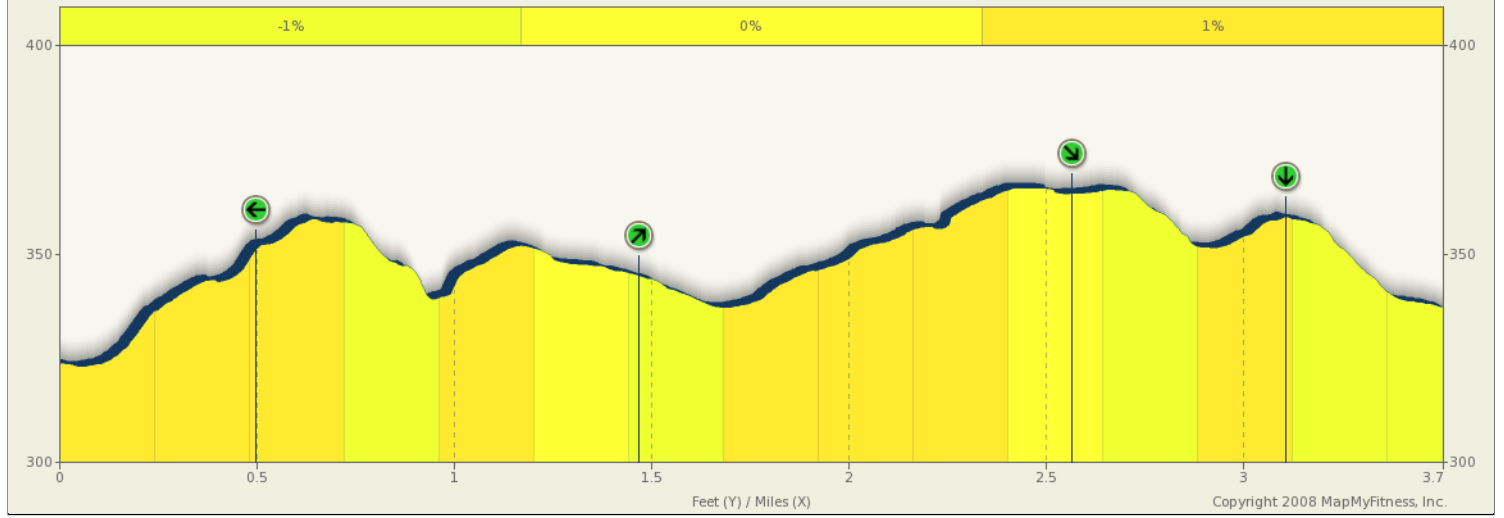

ROUTE DESCRIPTION:
 No Description Provided

ROUTE DESCRIPTION:
No Description Provided

Notes		
AT	FOR	NOTES
0.52 mi.	1mi 68ft	Turn RIGHT on Rolling Hills Dr.
1.53 mi.	1mi 736ft	Turn RIGHT on Brea Blvd.
2.67 mi.	2986ft	Turn RIGHT on Birch St.
3.24 mi.	2209ft	Turn RIGHT on Randolph Ave.
3.66 mi.	-	Return to Snail's Pace store