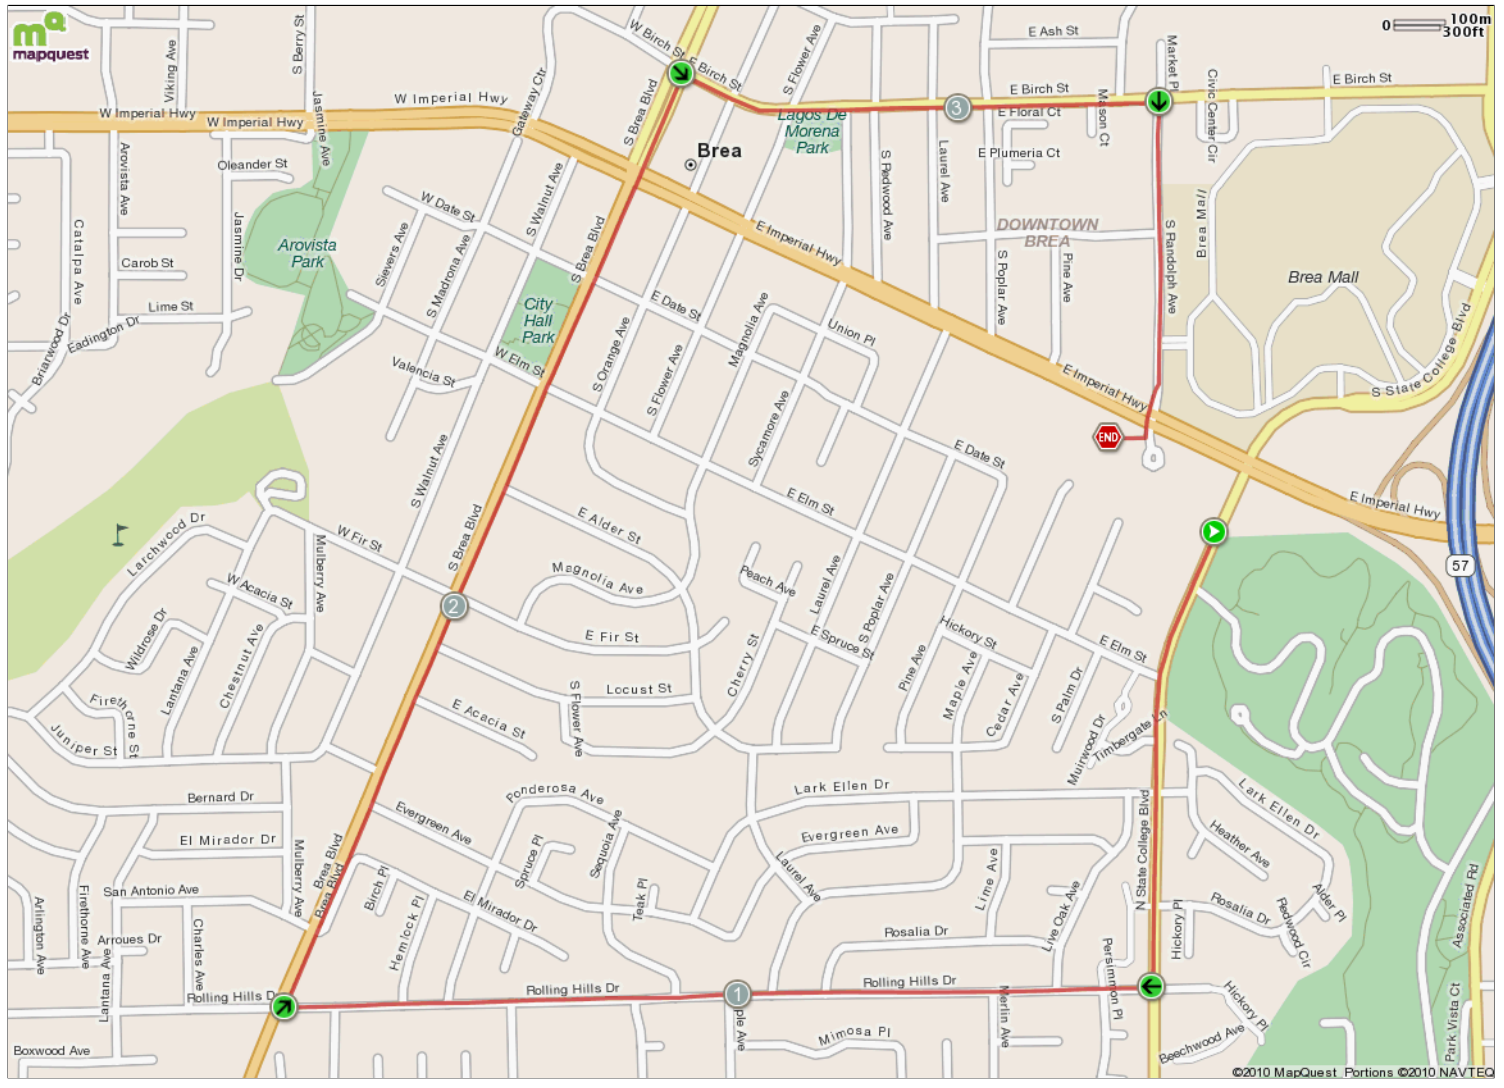

ROUTE DESCRIPTION:
 No Description Provided

ROUTE DESCRIPTION:
No Description Provided

Notes		
AT	FOR	NOTES
0.52 mi.	1mi 68ft	Turn RIGHT on Rolling Hills Dr.
1.53 mi.	1mi 736ft	Turn RIGHT on Brea Blvd.
2.67 mi.	2986ft	Turn RIGHT on Birch St.
3.24 mi.	2209ft	Turn RIGHT on Randolph Ave.
3.66 mi.	-	Return to Snail's Pace store