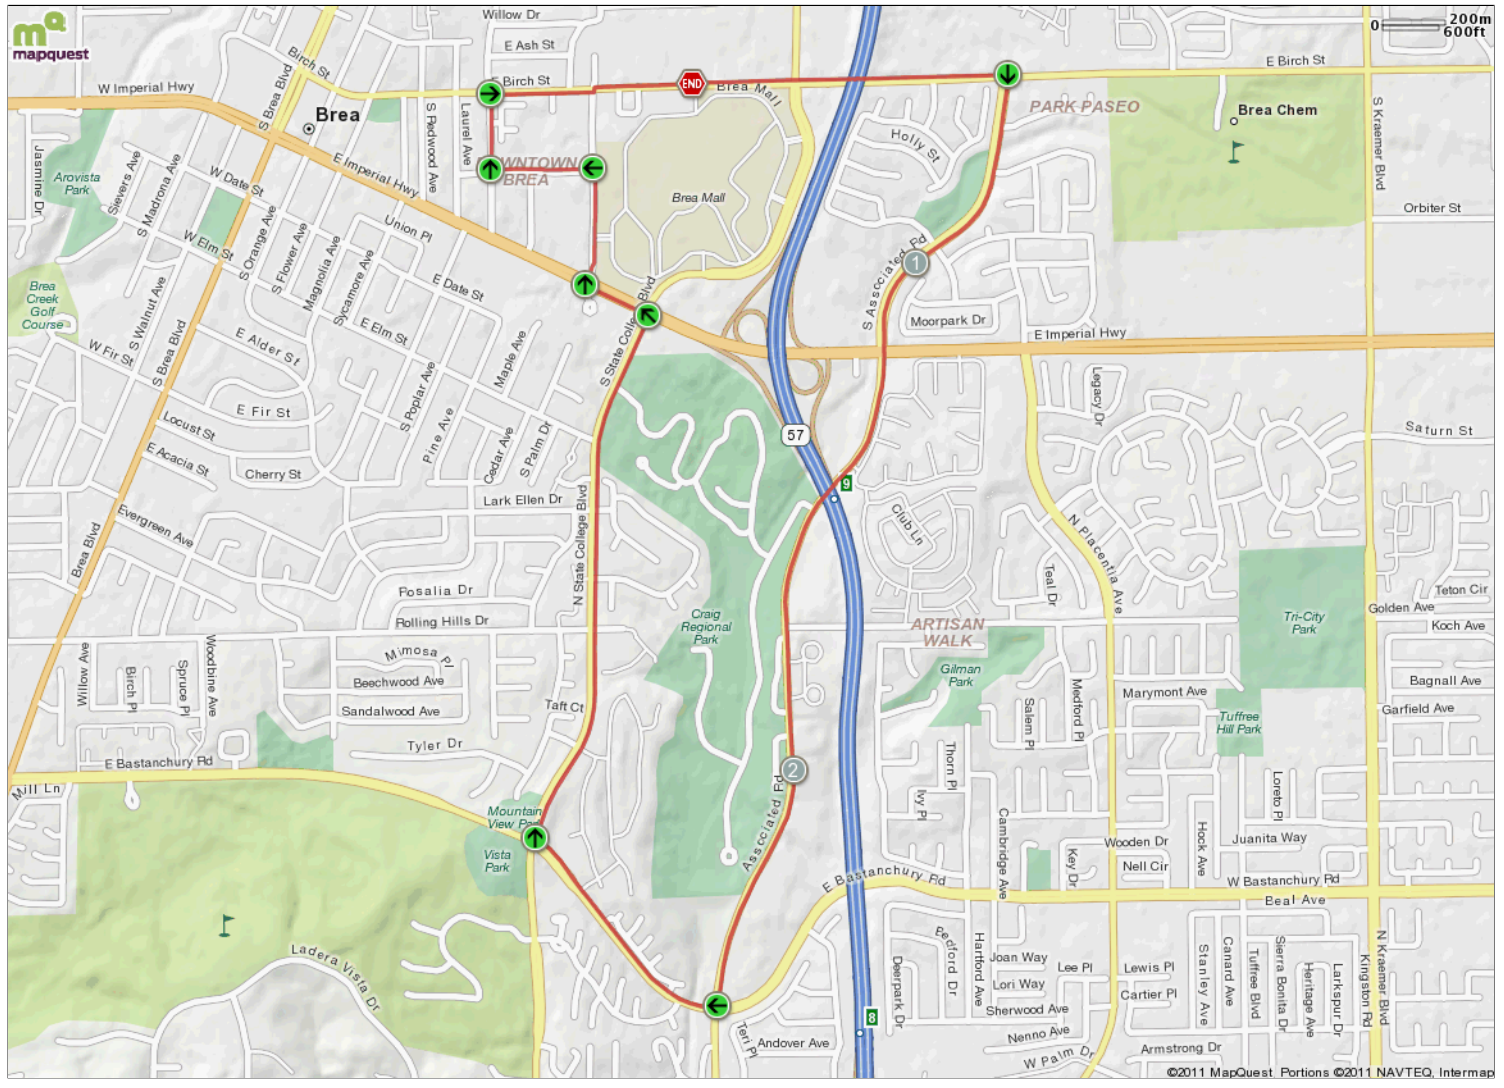

ROUTE DESCRIPTION:
 No Description Provided

ROUTE DESCRIPTION:
 No Description Provided

Notes		
AT	FOR	NOTES
0.01 mi.	3159ft	Run EAST on Birch St.
0.6 mi.	1mi 4690ft	Turn RIGHT on Associated Rd.
2.49 mi.	2549ft	Turn RIGHT on Bastanchury Rd.
2.98 mi.	1mi 55ft	Turn RIGHT on State College Blvd.
3.99 mi.	0ft	Turn LEFT on Imperial Hwy.
3.99 mi.	707ft	Turn LEFT on Imperial Hwy.
4.12 mi.	1138ft	Turn RIGHT on Randolph Ave.
4.34 mi.	1046ft	Turn LEFT on Madison Way

Notes		
AT	FOR	NOTES
4.53 mi.	726ft	Turn RIGHT on Poplar Ave.
4.67 mi.	2101ft	Turn RIGHT on Birch St.
5.07 mi.	-	Return to 24 Hour Fitness Center