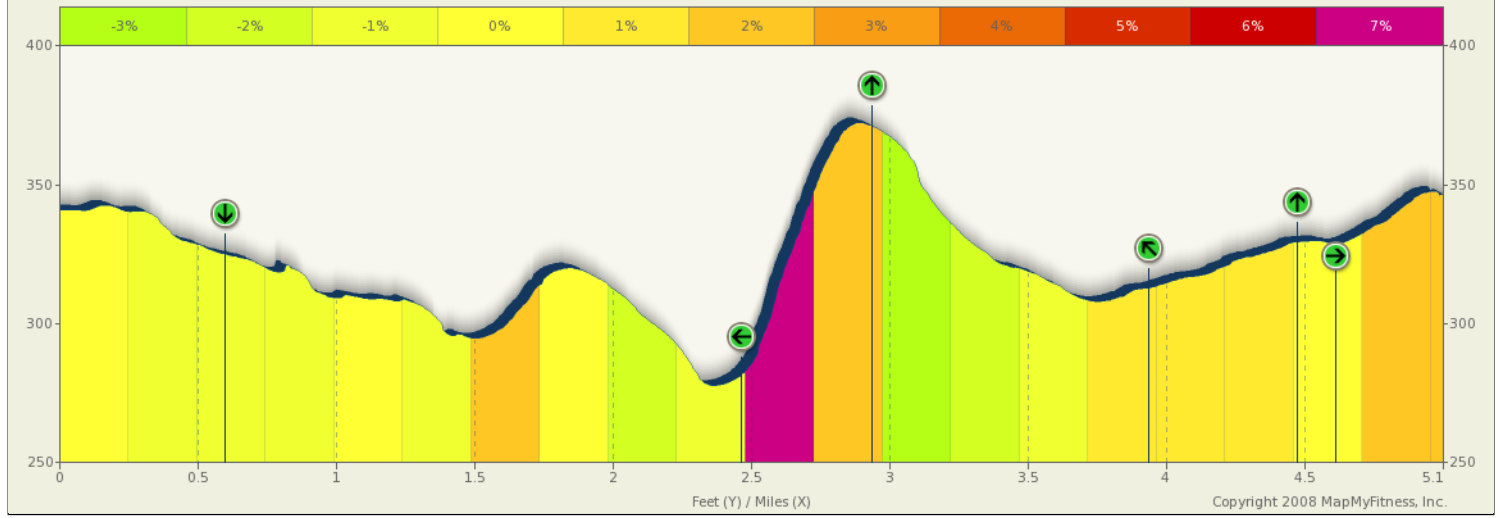

ROUTE DESCRIPTION:
 No Description Provided

ROUTE DESCRIPTION:
 No Description Provided

Notes		
AT	FOR	NOTES
0.01 mi.	3159ft	Run EAST on Birch St.
0.6 mi.	1mi 4690ft	Turn RIGHT on Associated Rd.
2.49 mi.	2549ft	Turn RIGHT on Bastanchury Rd.
2.98 mi.	1mi 55ft	Turn RIGHT on State College Blvd.
3.99 mi.	0ft	Turn LEFT on Imperial Hwy.
3.99 mi.	707ft	Turn LEFT on Imperial Hwy.
4.12 mi.	1138ft	Turn RIGHT on Randolph Ave.
4.34 mi.	1046ft	Turn LEFT on Madison Way

Notes		
AT	FOR	NOTES
4.53 mi.	726ft	Turn RIGHT on Poplar Ave.
4.67 mi.	2101ft	Turn RIGHT on Birch St.
5.07 mi.	-	Return to 24 Hour Fitness Center