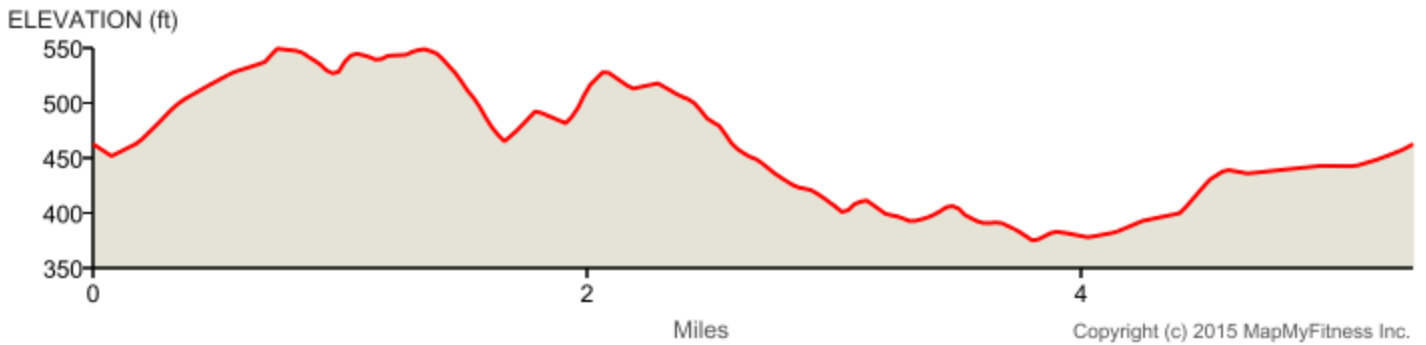

Juan's Run  
Distance: 5.34 mi  
Elevation: 224.39 ft (Max: 549.38 ft)

mapmyrun

---

 This segment has no directions. 0 mi (+5.34 mi)

---

 Destination 5.34 mi (+0 mi)

---

MapMyRun • <http://mapmyrun.com/routes/view/848897101>