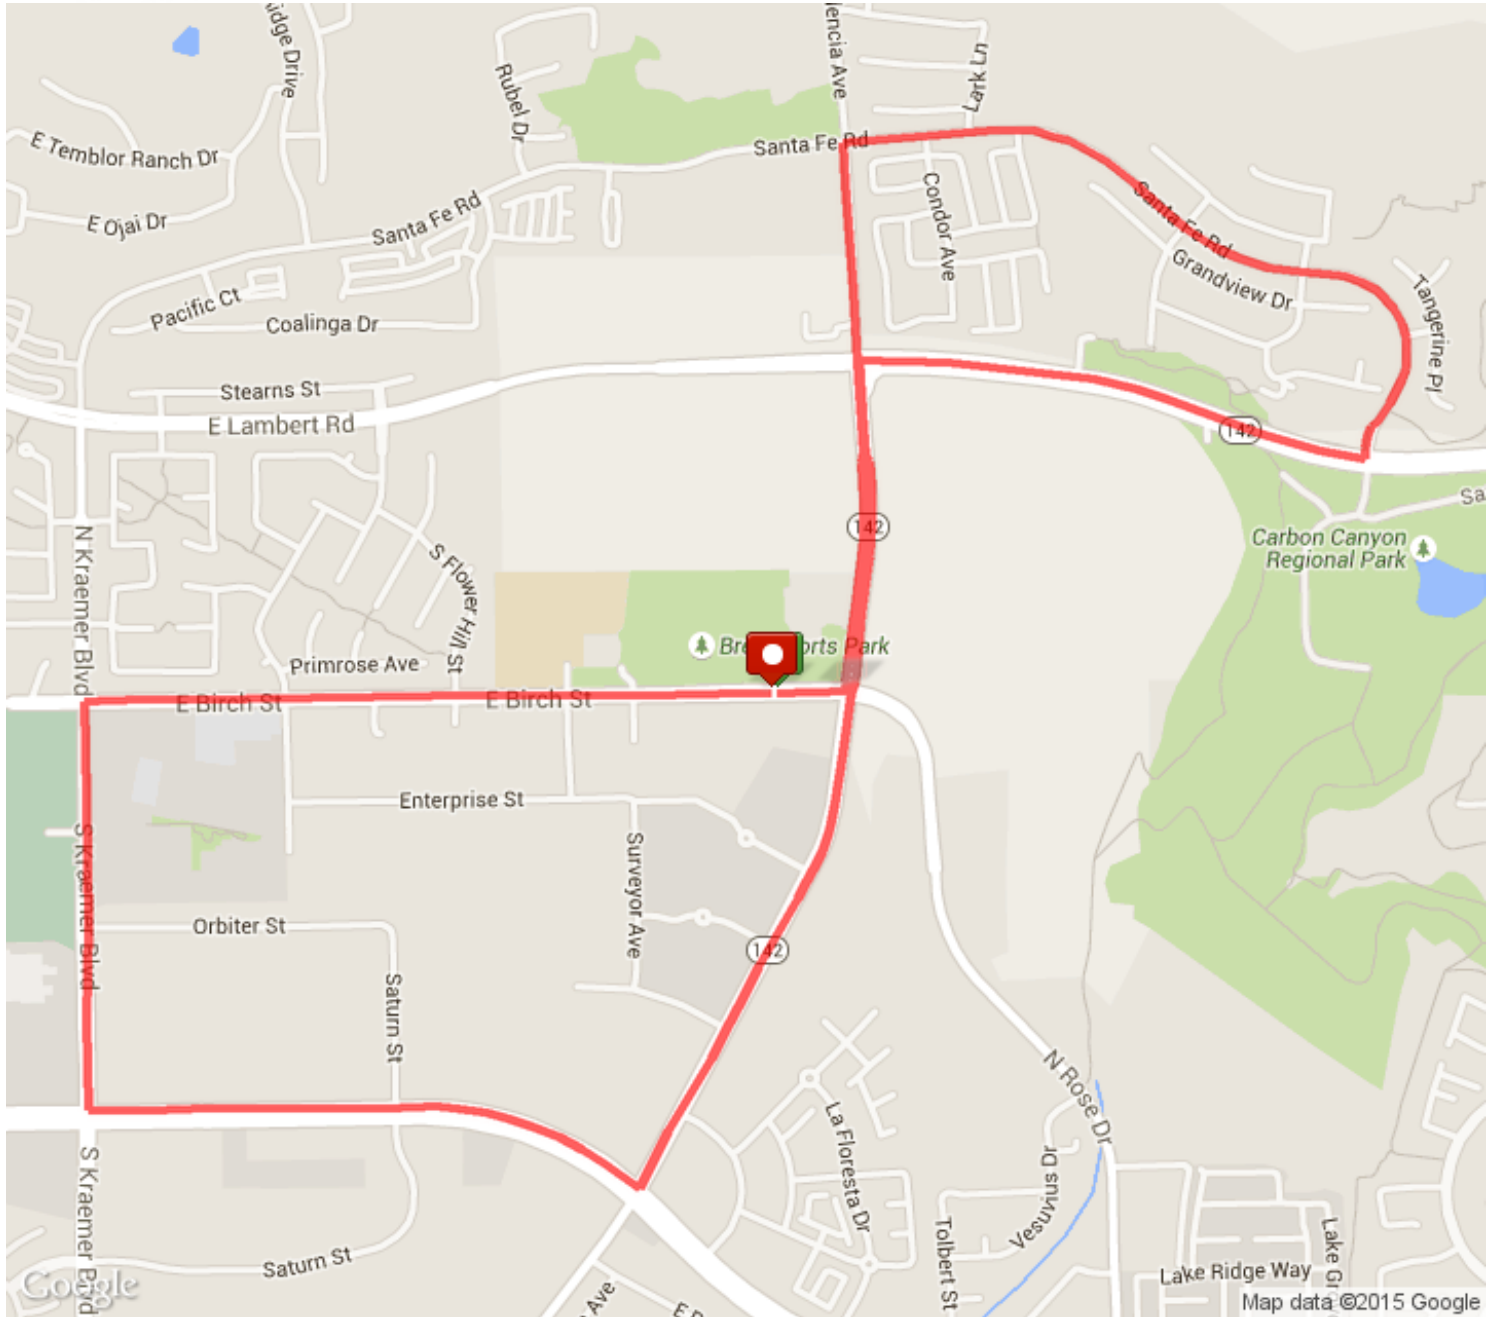

Juan's Run  
Distance: 5.34 mi  
Elevation: 224.39 ft (Max: 549.38 ft)

mapmyrun

---

 This segment has no directions. 0 mi (+5.34 mi)

---

 Destination 5.34 mi (+0 mi)

---

MapMyRun • <http://mapmyrun.com/routes/view/848897101>