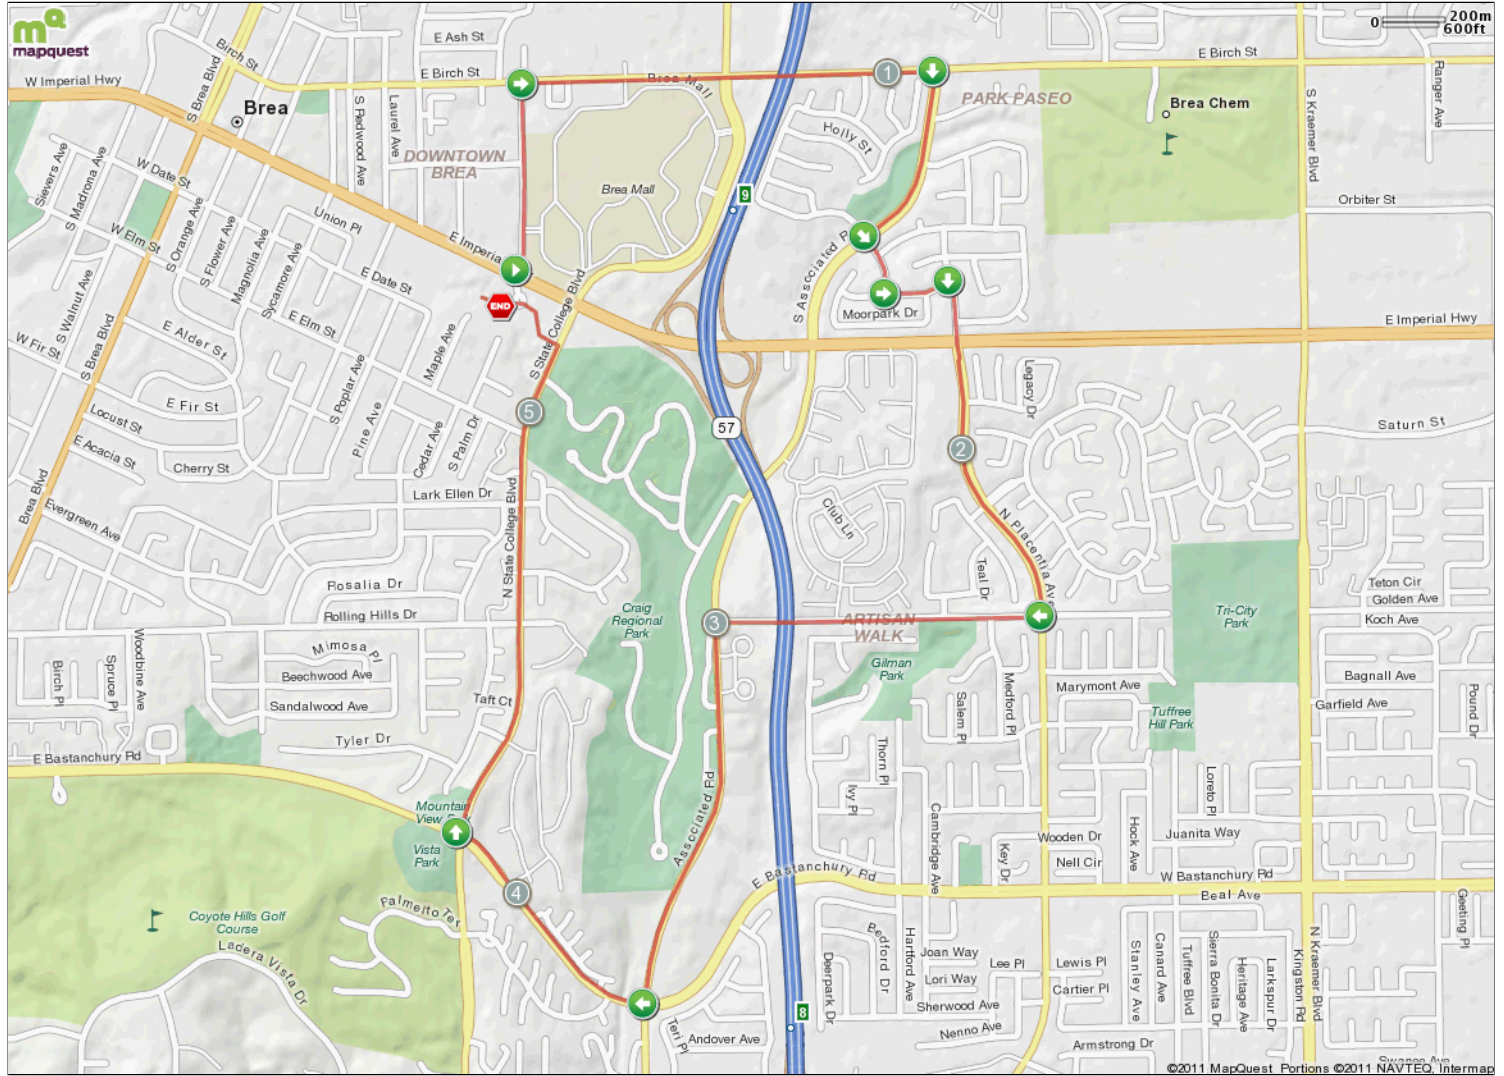

John's Modified Run

Starts In Brea, California

5.33 miles

Description

John's Modified Run

Starts In Brea, California

Notes		
AT	FOR	NOTES
START	1811ft	Head north on S Randolph Ave toward Brea Mall Way
		East
0.34 mi.	4172ft	Head east on E Birch St toward Civic Center Cir
1.13 mi.	1833ft	Head south on S Associated Rd toward Greenbriar Ln
		South
1.48 mi.	605ft	Head southeast on Greenbriar Ln toward S Associated Rd
		Southeast
1.59 mi.	650ft	Head east on Ravencrest Dr toward Larkstone Ln
		East
1.72 mi.	13ft	Head east on Ravencrest Dr toward Castlegate Ln
		South
1.72 mi.	617ft	Turn right onto Castlegate Ln

Notes		
AT	FOR	NOTES
1.84 mi.	127ft	Continue onto Placentia Ave
1.86 mi.	2762ft	Slight right to stay on Placentia Ave
2.38 mi.	3302ft	Head west on Rolling Hills Dr toward Medford Pl
		West
3.01 mi.	15ft	Turn right onto N Associated Rd
3.01 mi.	3864ft	Head south on N Associated Rd toward Rolling Hills Dr
		South
3.74 mi.	2583ft	Head west on E Bastanchury Rd toward Mountain Ridge Dr
		West
4.23 mi.	1mi 682ft	Head north on N State College Blvd toward Delicata Dr
		North
5.36 mi.		

John's Modified Run

Starts In Brea, California

Notes		
AT	FOR	NOTES
START	1811ft	Head north on S Randolph Ave toward Brea Mall Way
		East
0.34 mi.	4172ft	Head east on E Birch St toward Civic Center Cir
1.13 mi.	1833ft	Head south on S Associated Rd toward Greenbriar Ln
		South
1.48 mi.	605ft	Head southeast on Greenbriar Ln toward S Associated Rd
		Southeast
This segment shows 1.52 mi. (8,028 ft.) of your route.		

Notes		
AT	FOR	NOTES
1.59 mi.	650ft	Head east on Ravencrest Dr toward Larkstone Ln
		East
1.72 mi.	13ft	Head east on Ravencrest Dr toward Castlegate Ln
		South
1.72 mi.	617ft	Turn right onto Castlegate Ln
1.84 mi.	127ft	Continue onto Placentia Ave
This segment shows 0.38 mi. (2,013 ft.) of your route.		