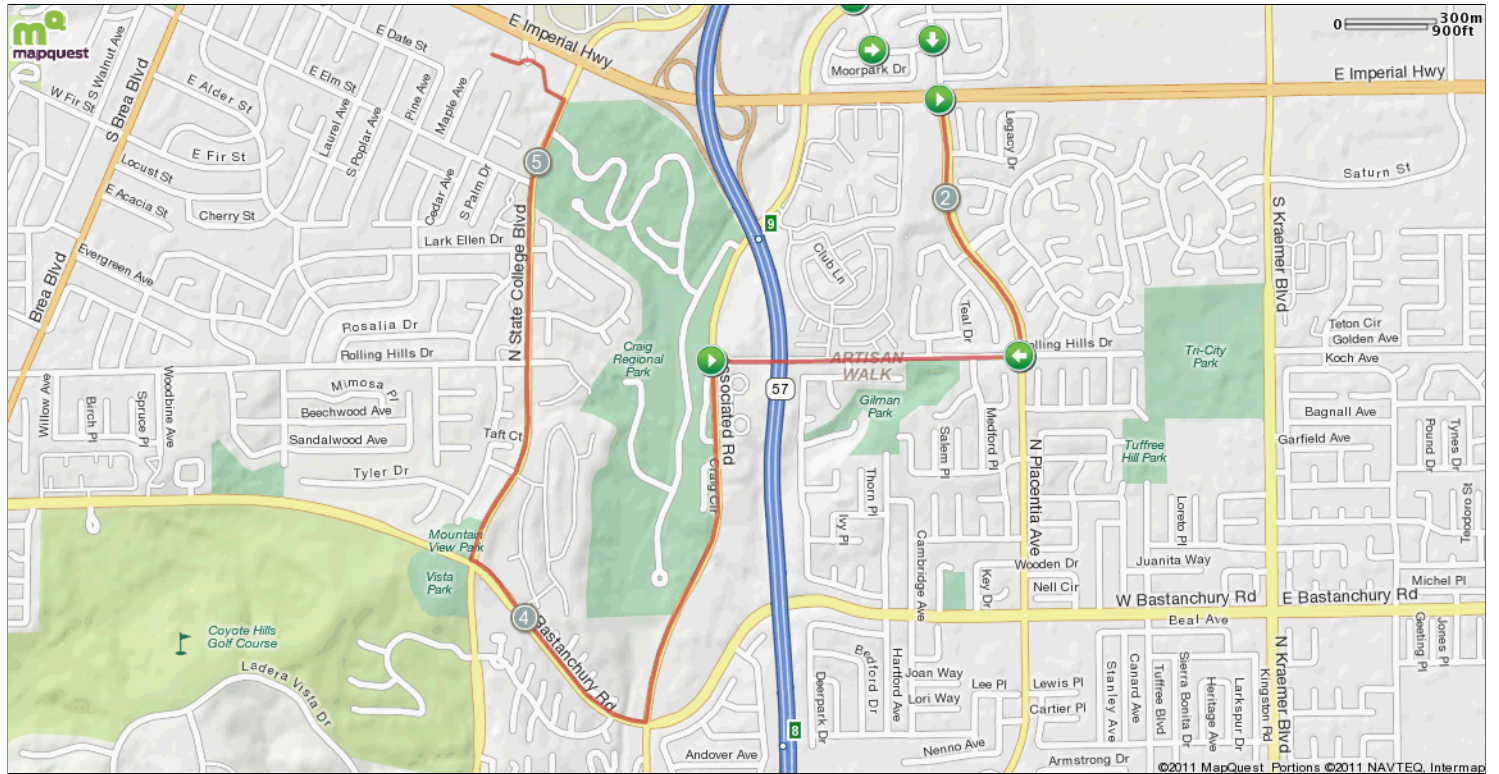

John's Modified Run

Starts In Brea, California

5.33 miles

Description

John's Modified Run

Starts In Brea, California

Notes		
AT	FOR	NOTES
START	1811ft	Head north on S Randolph Ave toward Brea Mall Way
		East
0.34 mi.	4172ft	Head east on E Birch St toward Civic Center Cir
1.13 mi.	1833ft	Head south on S Associated Rd toward Greenbriar Ln
		South
1.48 mi.	605ft	Head southeast on Greenbriar Ln toward S Associated Rd
		Southeast
1.59 mi.	650ft	Head east on Ravencrest Dr toward Larkstone Ln
		East
1.72 mi.	13ft	Head east on Ravencrest Dr toward Castlegate Ln
		South
1.72 mi.	617ft	Turn right onto Castlegate Ln

John's Modified Run

Starts In Brea, California

Notes		
AT	FOR	NOTES
START	1811ft	Head north on S Randolph Ave toward Brea Mall Way
		East
0.34 mi.	4172ft	Head east on E Birch St toward Civic Center Cir
1.13 mi.	1833ft	Head south on S Associated Rd toward Greenbriar Ln
		South
1.48 mi.	605ft	Head southeast on Greenbriar Ln toward S Associated Rd
		Southeast
This segment shows 1.52 mi. (8,028 ft.) of your route.		

Notes		
AT	FOR	NOTES
1.59 mi.	650ft	Head east on Ravencrest Dr toward Larkstone Ln
		East
1.72 mi.	13ft	Head east on Ravencrest Dr toward Castlegate Ln
		South
1.72 mi.	617ft	Turn right onto Castlegate Ln
1.84 mi.	127ft	Continue onto Placentia Ave
This segment shows 0.38 mi. (2,013 ft.) of your route.		

John's Modified Run

Starts In Brea, California

Notes		
AT	FOR	NOTES
1.86 mi.	2762ft	Slight right to stay on Placentia Ave
2.38 mi.	3302ft	Head west on Rolling Hills Dr toward Medford PI
		West
3.01 mi.	15ft	Turn right onto N Associated Rd
3.01 mi.	3864ft	Head south on N Associated Rd toward Rolling Hills Dr
		South
This segment shows 1.47 mi. (7,772 ft.) of your route.		