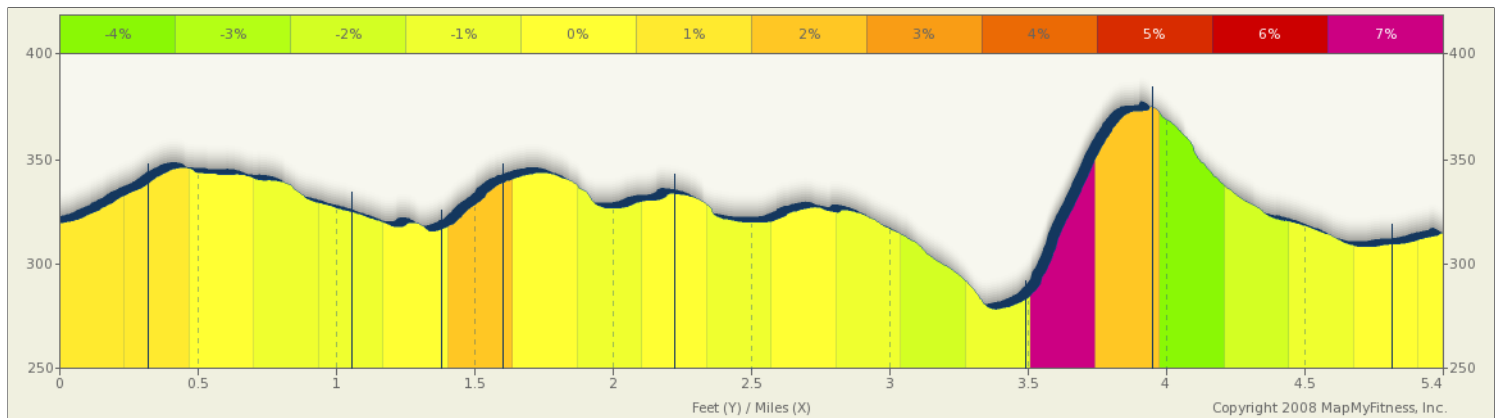

John's Modified Run

Starts In Brea, California

5.33 miles

Description

John's Modified Run

Starts In Brea, California

Notes		
AT	FOR	NOTES
START	1811ft	Head north on S Randolph Ave toward Brea Mall Way
		East
0.34 mi.	4172ft	Head east on E Birch St toward Civic Center Cir
1.13 mi.	1833ft	Head south on S Associated Rd toward Greenbriar Ln
		South
1.48 mi.	605ft	Head southeast on Greenbriar Ln toward S Associated Rd
		Southeast
1.59 mi.	650ft	Head east on Ravencrest Dr toward Larkstone Ln
		East
1.72 mi.	13ft	Head east on Ravencrest Dr toward Castlegate Ln
		South
1.72 mi.	617ft	Turn right onto Castlegate Ln

Notes		
AT	FOR	NOTES
1.84 mi.	127ft	Continue onto Placentia Ave
1.86 mi.	2762ft	Slight right to stay on Placentia Ave
2.38 mi.	3302ft	Head west on Rolling Hills Dr toward Medford Pl
		West
3.01 mi.	15ft	Turn right onto N Associated Rd
3.01 mi.	3864ft	Head south on N Associated Rd toward Rolling Hills Dr
		South
3.74 mi.	2583ft	Head west on E Bastanchury Rd toward Mountain Ridge Dr
		West
4.23 mi.	1mi 682ft	Head north on N State College Blvd toward Delicata Dr
		North
5.36 mi.		

John's Modified Run

Starts In Brea, California

Notes		
AT	FOR	NOTES
START	1811ft	Head north on S Randolph Ave toward Brea Mall Way
		East
0.34 mi.	4172ft	Head east on E Birch St toward Civic Center Cir
1.13 mi.	1833ft	Head south on S Associated Rd toward Greenbriar Ln
		South
1.48 mi.	605ft	Head southeast on Greenbriar Ln toward S Associated Rd
		Southeast
This segment shows 1.52 mi. (8,028 ft.) of your route.		

John's Modified Run

Starts In Brea, California

Notes		
AT	FOR	NOTES
1.86 mi.	2762ft	Slight right to stay on Placentia Ave
2.38 mi.	3302ft	Head west on Rolling Hills Dr toward Medford PI
		West
3.01 mi.	15ft	Turn right onto N Associated Rd
3.01 mi.	3864ft	Head south on N Associated Rd toward Rolling Hills Dr
		South
This segment shows 1.47 mi. (7,772 ft.) of your route.		