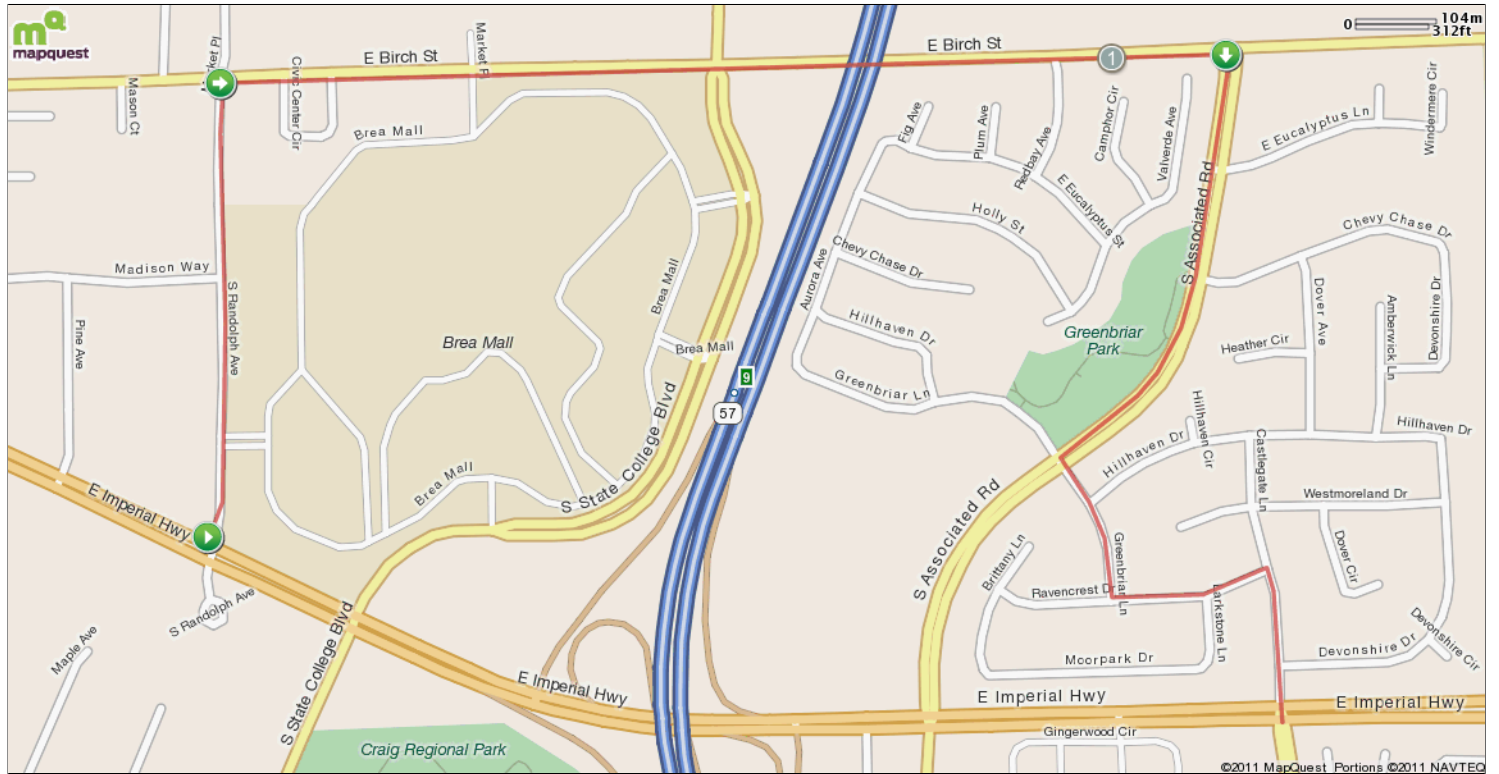

John's Modified Run

Starts In Brea, California

5.33 miles

Description

John's Modified Run

Starts In Brea, California

Notes		
AT	FOR	NOTES
START	1811ft	Head north on S Randolph Ave toward Brea Mall Way
		East
0.34 mi.	4172ft	Head east on E Birch St toward Civic Center Cir
1.13 mi.	1833ft	Head south on S Associated Rd toward Greenbriar Ln
		South
1.48 mi.	605ft	Head southeast on Greenbriar Ln toward S Associated Rd
		Southeast
1.59 mi.	650ft	Head east on Ravencrest Dr toward Larkstone Ln
		East
1.72 mi.	13ft	Head east on Ravencrest Dr toward Castlegate Ln
		South
1.72 mi.	617ft	Turn right onto Castlegate Ln

Notes		
AT	FOR	NOTES
1.84 mi.	127ft	Continue onto Placentia Ave
1.86 mi.	2762ft	Slight right to stay on Placentia Ave
2.38 mi.	3302ft	Head west on Rolling Hills Dr toward Medford Pl
		West
3.01 mi.	15ft	Turn right onto N Associated Rd
3.01 mi.	3864ft	Head south on N Associated Rd toward Rolling Hills Dr
		South
3.74 mi.	2583ft	Head west on E Bastanchury Rd toward Mountain Ridge Dr
		West
4.23 mi.	1mi 682ft	Head north on N State College Blvd toward Delicata Dr
		North
5.36 mi.		

John's Modified Run

Starts In Brea, California

Notes		
AT	FOR	NOTES
START	1811ft	Head north on S Randolph Ave toward Brea Mall Way
		East
0.34 mi.	4172ft	Head east on E Birch St toward Civic Center Cir
1.13 mi.	1833ft	Head south on S Associated Rd toward Greenbriar Ln
		South
1.48 mi.	605ft	Head southeast on Greenbriar Ln toward S Associated Rd
		Southeast
This segment shows 1.52 mi. (8,028 ft.) of your route.		

Notes		
AT	FOR	NOTES
1.59 mi.	650ft	Head east on Ravencrest Dr toward Larkstone Ln
		East
1.72 mi.	13ft	Head east on Ravencrest Dr toward Castlegate Ln
		South
1.72 mi.	617ft	Turn right onto Castlegate Ln
1.84 mi.	127ft	Continue onto Placentia Ave
This segment shows 0.38 mi. (2,013 ft.) of your route.		