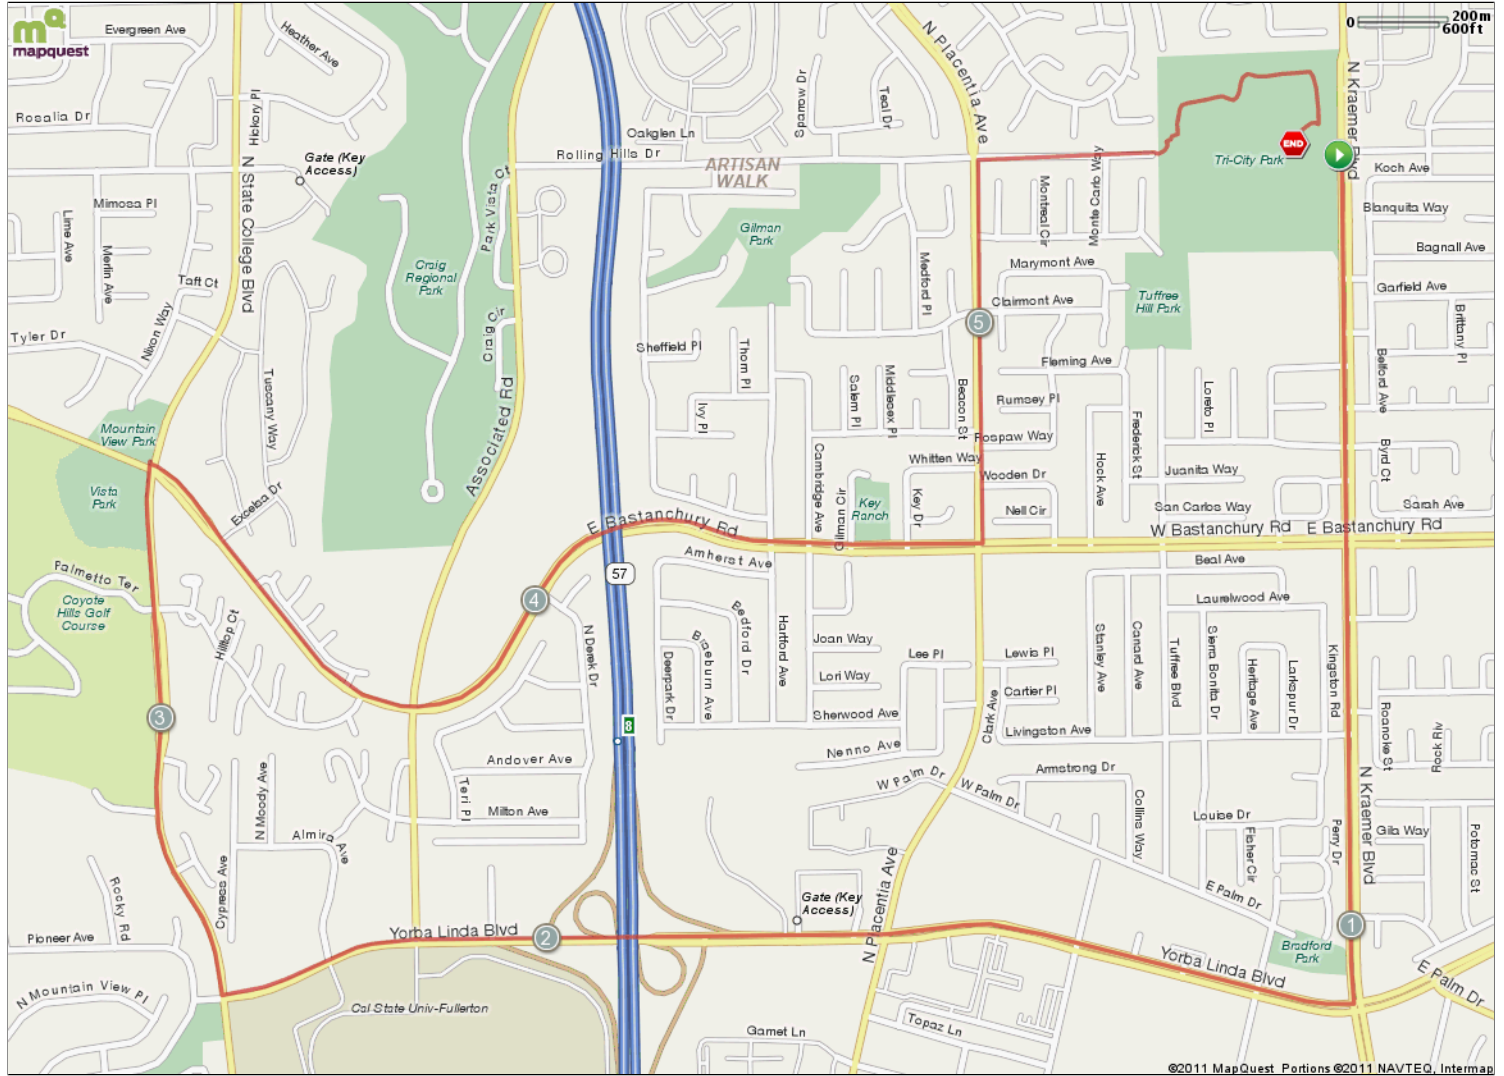

Hunter's Run (5.87 miles)

Starts In Placentia, California

5.87 miles

Description

Hunter's Run (5.87 miles)

Starts In Placentia, California

Notes		
AT	FOR	NOTES
START	 9ft	Head east toward N Kraemer Blvd
0 mi.	 1mi 535ft	Turn right onto N Kraemer Blvd
1.1 mi.	 1mi 2947ft	Head west on Yorba Linda Blvd toward N Bradford Ave
2.66 mi.	 3766ft	Head north on N State College Blvd toward Vista Del Oro
3.37 mi.	 15ft	Head south on N State College Blvd toward E Bastanchury Rd
3.38 mi.	 1mi 1963ft	Turn left onto E Bastanchury Rd

Notes		
AT	FOR	NOTES
4.75 mi.	 1584ft	Head north on N Placentia Ave toward Wooden Dr
5.05 mi.	 1041ft	Continue onto Piacentia Ave
5.25 mi.	 3426ft	Head east on Rolling Hills Dr toward Monte Carlo Way
5.9 mi.		

Hunter's Run (5.87 miles)

Starts In Placentia, California

Notes		
AT	FOR	NOTES
START	9ft	Head east toward N Kraemer Blvd
0 mi.	1mi 535ft	Turn right onto N Kraemer Blvd
1.1 mi.	1mi 2947ft	Head west on Yorba Linda Blvd toward N Bradford Ave
2.66 mi.	3766ft	Head north on N State College Blvd toward Vista Del Oro
3.37 mi.	15ft	Head south on N State College Blvd toward E Bastanchury Rd
This segment shows 3.38 mi. (17,832 ft.) of your route.		

Notes		
AT	FOR	NOTES
3.38 mi.	1mi 1963ft	Turn left onto E Bastanchury Rd
4.75 mi.	1584ft	Head north on N Placentia Ave toward Wooden Dr
5.05 mi.	1041ft	Continue onto Placentia Ave
5.25 mi.	3426ft	Head east on Rolling Hills Dr toward Monte Carlo Way
5.9 mi.		
This segment shows 2.51 mi. (13,264 ft.) of your route.		