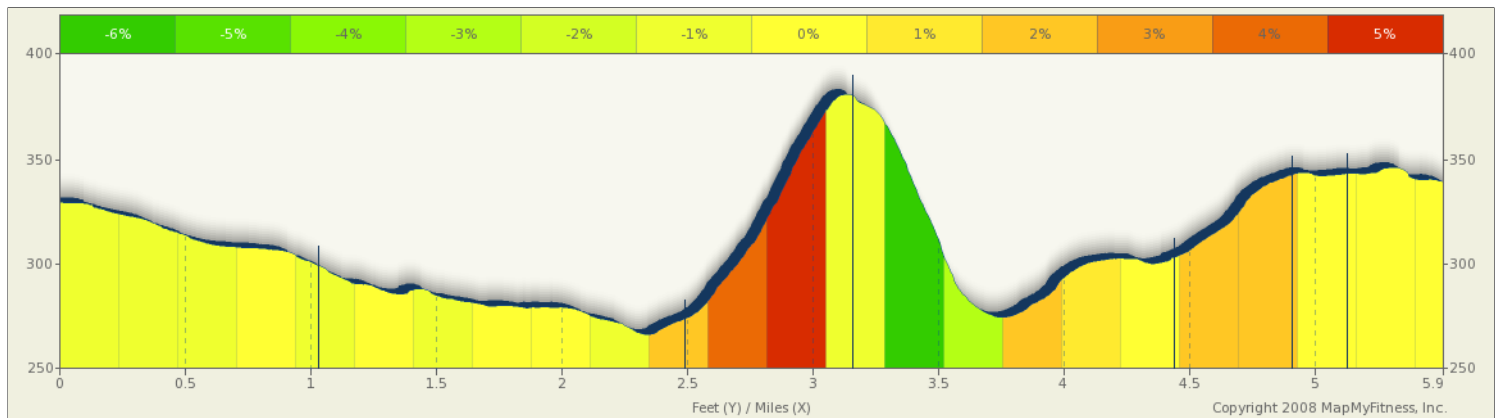

Hunter's Run (5.87 miles)

Starts In Placentia, California

5.87 miles

Description

Hunter's Run (5.87 miles)

Starts In Placentia, California

Notes		
AT	FOR	NOTES
START	 9ft	Head east toward N Kraemer Blvd
0 mi.	 1mi 535ft	Turn right onto N Kraemer Blvd
1.1 mi.	 1mi 2947ft	Head west on Yorba Linda Blvd toward N Bradford Ave
2.66 mi.	 3766ft	Head north on N State College Blvd toward Vista Del Oro
3.37 mi.	 15ft	Head south on N State College Blvd toward E Bastanchury Rd
3.38 mi.	 1mi 1963ft	Turn left onto E Bastanchury Rd

Notes		
AT	FOR	NOTES
4.75 mi.	 1584ft	Head north on N Placentia Ave toward Wooden Dr
5.05 mi.	 1041ft	Continue onto Piacentia Ave
5.25 mi.	 3426ft	Head east on Rolling Hills Dr toward Monte Carlo Way
5.9 mi.		

Hunter's Run (5.87 miles)

Starts In Placentia, California

Notes		
AT	FOR	NOTES
START	9ft	Head east toward N Kraemer Blvd
0 mi.	1mi 535ft	Turn right onto N Kraemer Blvd
1.1 mi.	1mi 2947ft	Head west on Yorba Linda Blvd toward N Bradford Ave
2.66 mi.	3766ft	Head north on N State College Blvd toward Vista Del Oro
3.37 mi.	15ft	Head south on N State College Blvd toward E Bastanchury Rd
This segment shows 3.38 mi. (17,832 ft.) of your route.		

Notes		
AT	FOR	NOTES
3.38 mi.	1mi 1963ft	Turn left onto E Bastanchury Rd
4.75 mi.	1584ft	Head north on N Placentia Ave toward Wooden Dr
5.05 mi.	1041ft	Continue onto Placentia Ave
5.25 mi.	3426ft	Head east on Rolling Hills Dr toward Monte Carlo Way
5.9 mi.		
This segment shows 2.51 mi. (13,264 ft.) of your route.		