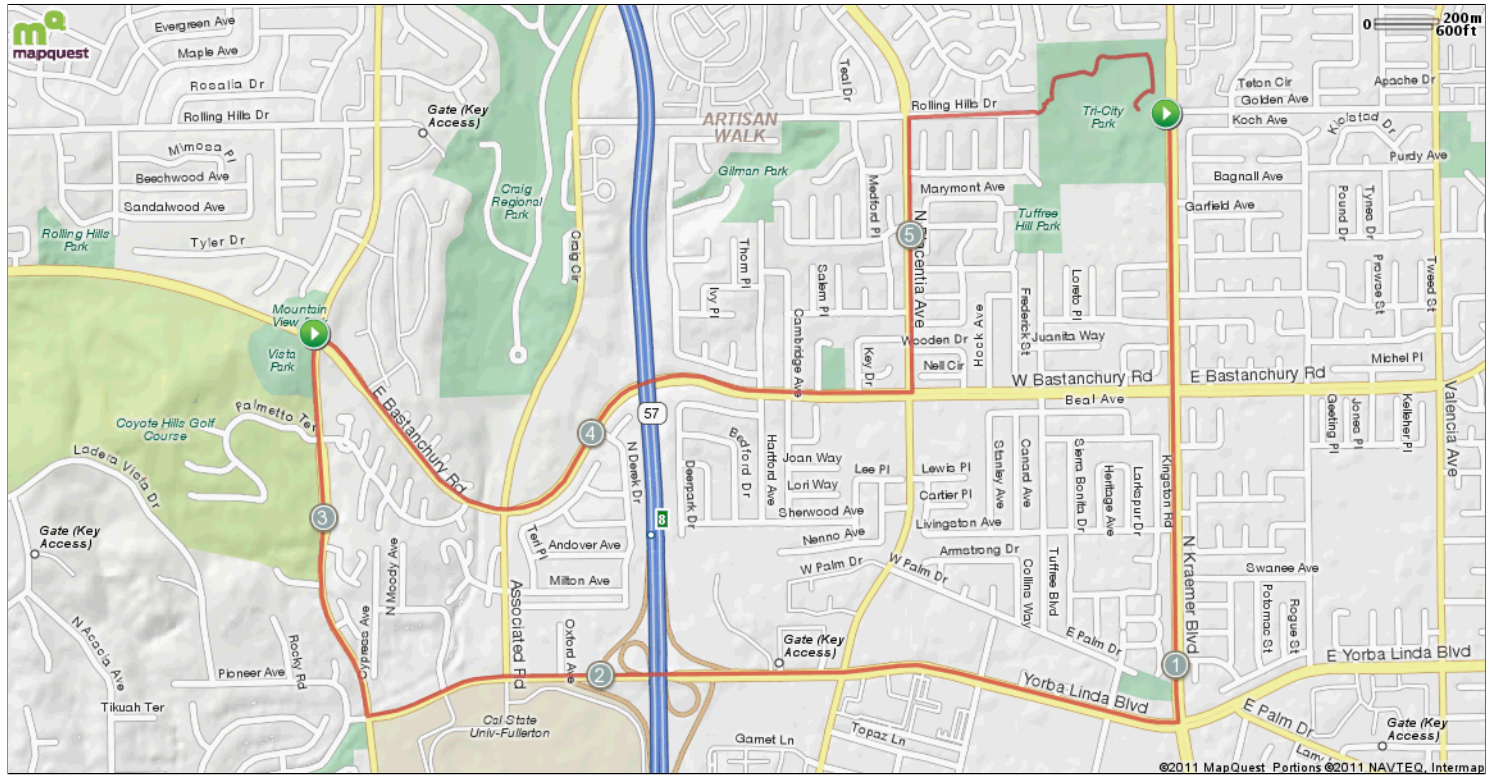

Hunter's Run (5.87 miles)

Starts In Placentia, California

5.87 miles

Description

Hunter's Run (5.87 miles)

Starts In Placentia, California

Notes		
AT	FOR	NOTES
START	 9ft	Head east toward N Kraemer Blvd
0 mi.	 1mi 535ft	Turn right onto N Kraemer Blvd
1.1 mi.	 1mi 2947ft	Head west on Yorba Linda Blvd toward N Bradford Ave
2.66 mi.	 3766ft	Head north on N State College Blvd toward Vista Del Oro
3.37 mi.	 15ft	Head south on N State College Blvd toward E Bastanchury Rd
3.38 mi.	 1mi 1963ft	Turn left onto E Bastanchury Rd

Notes		
AT	FOR	NOTES
4.75 mi.	 1584ft	Head north on N Placentia Ave toward Wooden Dr
5.05 mi.	 1041ft	Continue onto Piacentia Ave
5.25 mi.	 3426ft	Head east on Rolling Hills Dr toward Monte Carlo Way
5.9 mi.		

Hunter's Run (5.87 miles)

Starts In Placentia, California

Notes		
AT	FOR	NOTES
START	9ft	Head east toward N Kraemer Blvd
0 mi.	1mi 535ft	Turn right onto N Kraemer Blvd
1.1 mi.	1mi 2947ft	Head west on Yorba Linda Blvd toward N Bradford Ave
2.66 mi.	3766ft	Head north on N State College Blvd toward Vista Del Oro
3.37 mi.	15ft	Head south on N State College Blvd toward E Bastanchury Rd
This segment shows 3.38 mi. (17,832 ft.) of your route.		

Notes		
AT	FOR	NOTES
3.38 mi.	1mi 1963ft	Turn left onto E Bastanchury Rd
4.75 mi.	1584ft	Head north on N Placentia Ave toward Wooden Dr
5.05 mi.	1041ft	Continue onto Placentia Ave
5.25 mi.	3426ft	Head east on Rolling Hills Dr toward Monte Carlo Way
5.9 mi.		
This segment shows 2.51 mi. (13,264 ft.) of your route.		