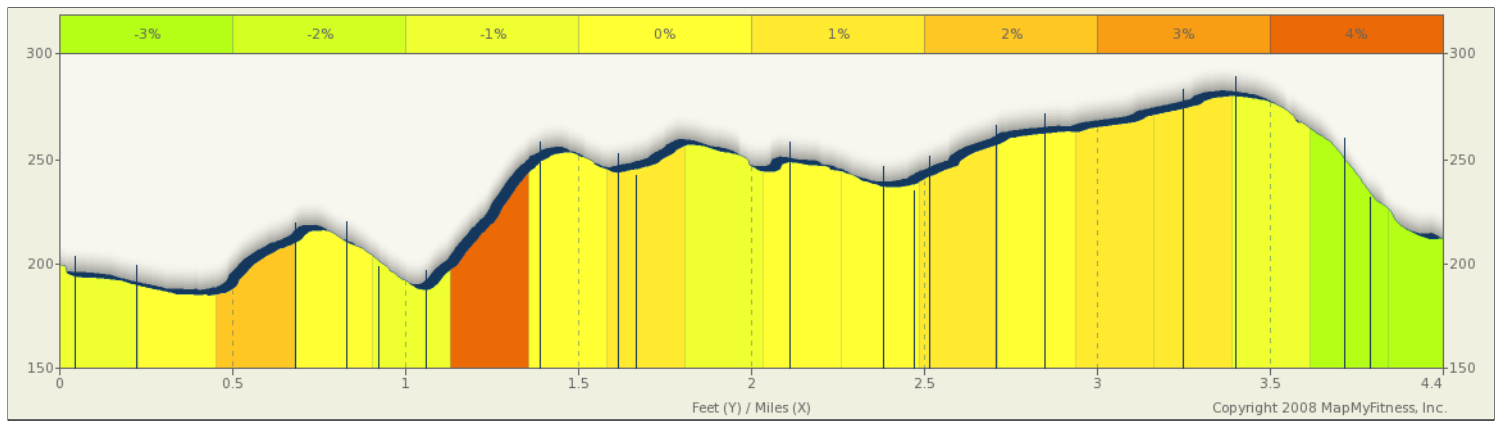

Fullerton Street Run 1

Starts In Fullerton, California

4.40 miles

Description

Fullerton Street Run 1

Starts In Fullerton, California

Notes		
AT	FOR	NOTES
START	 279ft	Head east on N Berkeley Ave toward N Harbor Blvd
0.05 mi.	 9ft	Head east on N Berkeley Ave toward N Harbor Blvd
0.05 mi.	 1008ft	Turn right onto N Harbor Blvd
0.25 mi.	 2688ft	Head west on W Brookdale Pl toward N Malden Ave
0.75 mi.	 444ft	Head north on N Richman Ave toward Del Monte W
0.84 mi.	 402ft	Head west on W Union Ave toward Golden Ave
0.91 mi.	 559ft	Head southwest on Drake Ave toward W Leland Dr
1.02 mi.	 790ft	Head southwest on W Leland Dr toward N Woods Ave
1.17 mi.	 477ft	Head north on N Woods Ave toward Grandview Ave
1.26 mi.	 1477ft	Head northeast on Grandview Ave toward N Ocean View Dr
1.54 mi.	 1296ft	Head west on W Fern Dr toward N Lois Ln
1.79 mi.	 290ft	Head north on Oliver Dr toward W Valley View Dr
1.84 mi.	 2614ft	Head east on W Valley View Dr toward Eastridge Knoll
2.34 mi.	 9ft	Head east on W Valley View Dr toward N El Dorado Dr
2.34 mi.	 1568ft	Turn right onto El Dorado Dr