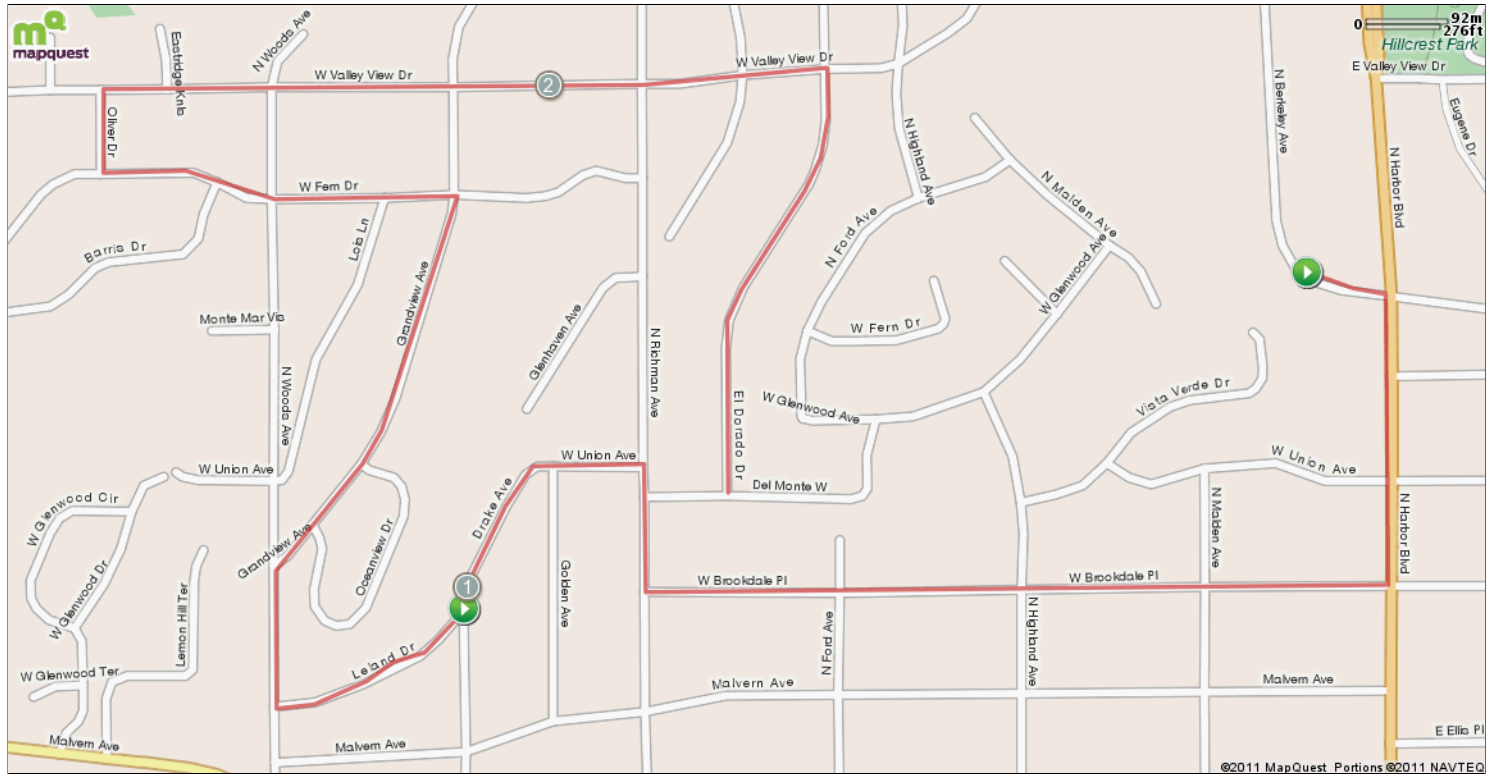

Fullerton Street Run 1

Starts In Fullerton, California

4.40 miles

Description

Fullerton Street Run 1

Starts In Fullerton, California

Notes		
AT	FOR	NOTES
START	 279ft	Head east on N Berkeley Ave toward N Harbor Blvd
0.05 mi.	 9ft	Head east on N Berkeley Ave toward N Harbor Blvd
0.05 mi.	 1008ft	Turn right onto N Harbor Blvd
0.25 mi.	 2688ft	Head west on W Brookdale Pl toward N Malden Ave
0.75 mi.	 444ft	Head north on N Richman Ave toward Del Monte W
0.84 mi.	 402ft	Head west on W Union Ave toward Golden Ave
0.91 mi.	 559ft	Head southwest on Drake Ave toward W Leland Dr
1.02 mi.	 790ft	Head southwest on W Leland Dr toward N Woods Ave
1.17 mi.	 477ft	Head north on N Woods Ave toward Grandview Ave
1.26 mi.	 1477ft	Head northeast on Grandview Ave toward N Ocean View Dr
1.54 mi.	 1296ft	Head west on W Fern Dr toward N Lois Ln
1.79 mi.	 290ft	Head north on Oliver Dr toward W Valley View Dr
1.84 mi.	 2614ft	Head east on W Valley View Dr toward Eastridge Knoll
2.34 mi.	 9ft	Head east on W Valley View Dr toward N El Dorado Dr
2.34 mi.	 1568ft	Turn right onto El Dorado Dr

Fullerton Street Run 1

Starts In Fullerton, California

Notes		
AT	FOR	NOTES
START	279ft	Head east on N Berkeley Ave toward N Harbor Blvd
0.05 mi.	9ft	Head east on N Berkeley Ave toward N Harbor Blvd
0.05 mi.	1008ft	Turn right onto N Harbor Blvd
0.25 mi.	2688ft	Head west on W Brookdale Pl toward N Malden Ave
0.75 mi.	444ft	Head north on N Richman Ave toward Del Monte W
0.84 mi.	402ft	Head west on W Union Ave toward Golden Ave
0.91 mi.	559ft	Head southwest on Drake Ave toward W Leland Dr
1.02 mi.	790ft	Head southwest on W Leland Dr toward N Woods Ave
This segment shows 1.06 mi. (5,600 ft.) of your route.		