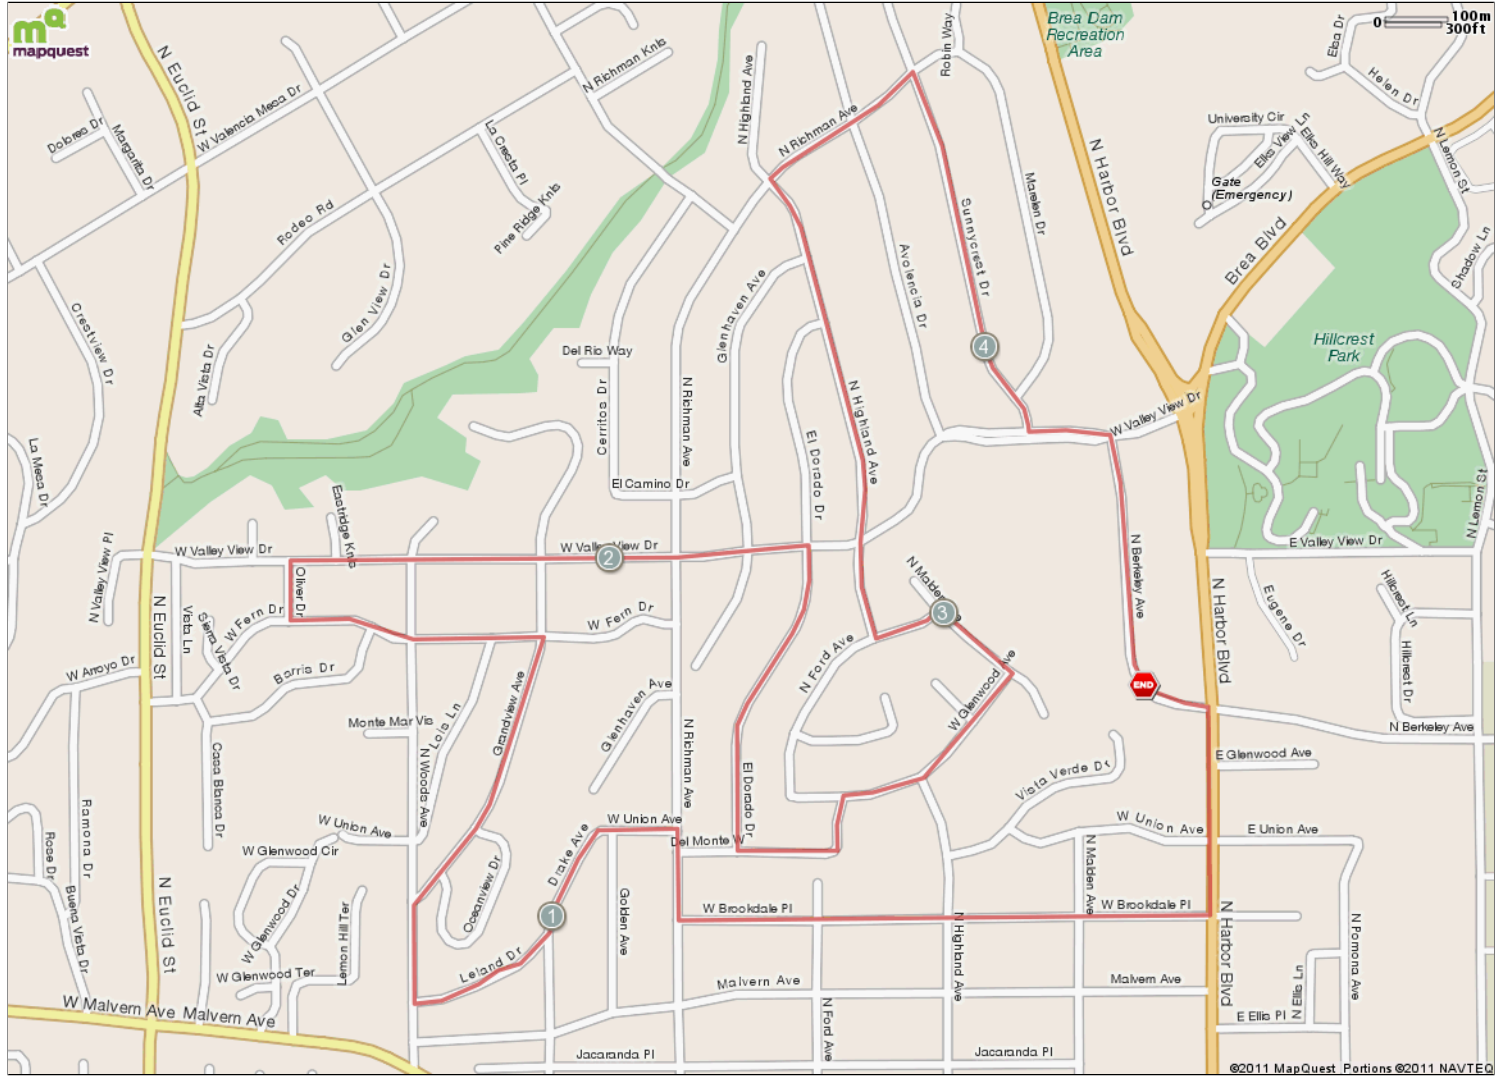

Fullerton Street Run 1

Starts In Fullerton, California

4.40 miles

Description

Fullerton Street Run 1

Starts In Fullerton, California

Notes		
AT	FOR	NOTES
START	 279ft	Head east on N Berkeley Ave toward N Harbor Blvd
0.05 mi.	 9ft	Head east on N Berkeley Ave toward N Harbor Blvd
0.05 mi.	 1008ft	Turn right onto N Harbor Blvd
0.25 mi.	 2688ft	Head west on W Brookdale Pl toward N Malden Ave
0.75 mi.	 444ft	Head north on N Richman Ave toward Del Monte W
0.84 mi.	 402ft	Head west on W Union Ave toward Golden Ave
0.91 mi.	 559ft	Head southwest on Drake Ave toward W Leland Dr
1.02 mi.	 790ft	Head southwest on W Leland Dr toward N Woods Ave
1.17 mi.	 477ft	Head north on N Woods Ave toward Grandview Ave
1.26 mi.	 1477ft	Head northeast on Grandview Ave toward N Ocean View Dr
1.54 mi.	 1296ft	Head west on W Fern Dr toward N Lois Ln
1.79 mi.	 290ft	Head north on Oliver Dr toward W Valley View Dr
1.84 mi.	 2614ft	Head east on W Valley View Dr toward Eastridge Knoll
2.34 mi.	 9ft	Head east on W Valley View Dr toward N El Dorado Dr
2.34 mi.	 1568ft	Turn right onto El Dorado Dr

Fullerton Street Run 1

Starts In Fullerton, California

Notes		
AT	FOR	NOTES
START	279ft	Head east on N Berkeley Ave toward N Harbor Blvd
0.05 mi.	9ft	Head east on N Berkeley Ave toward N Harbor Blvd
0.05 mi.	1008ft	Turn right onto N Harbor Blvd
0.25 mi.	2688ft	Head west on W Brookdale Pl toward N Malden Ave
0.75 mi.	444ft	Head north on N Richman Ave toward Del Monte W
0.84 mi.	402ft	Head west on W Union Ave toward Golden Ave
0.91 mi.	559ft	Head southwest on Drake Ave toward W Leland Dr
1.02 mi.	790ft	Head southwest on W Leland Dr toward N Woods Ave
This segment shows 1.06 mi. (5,600 ft.) of your route.		