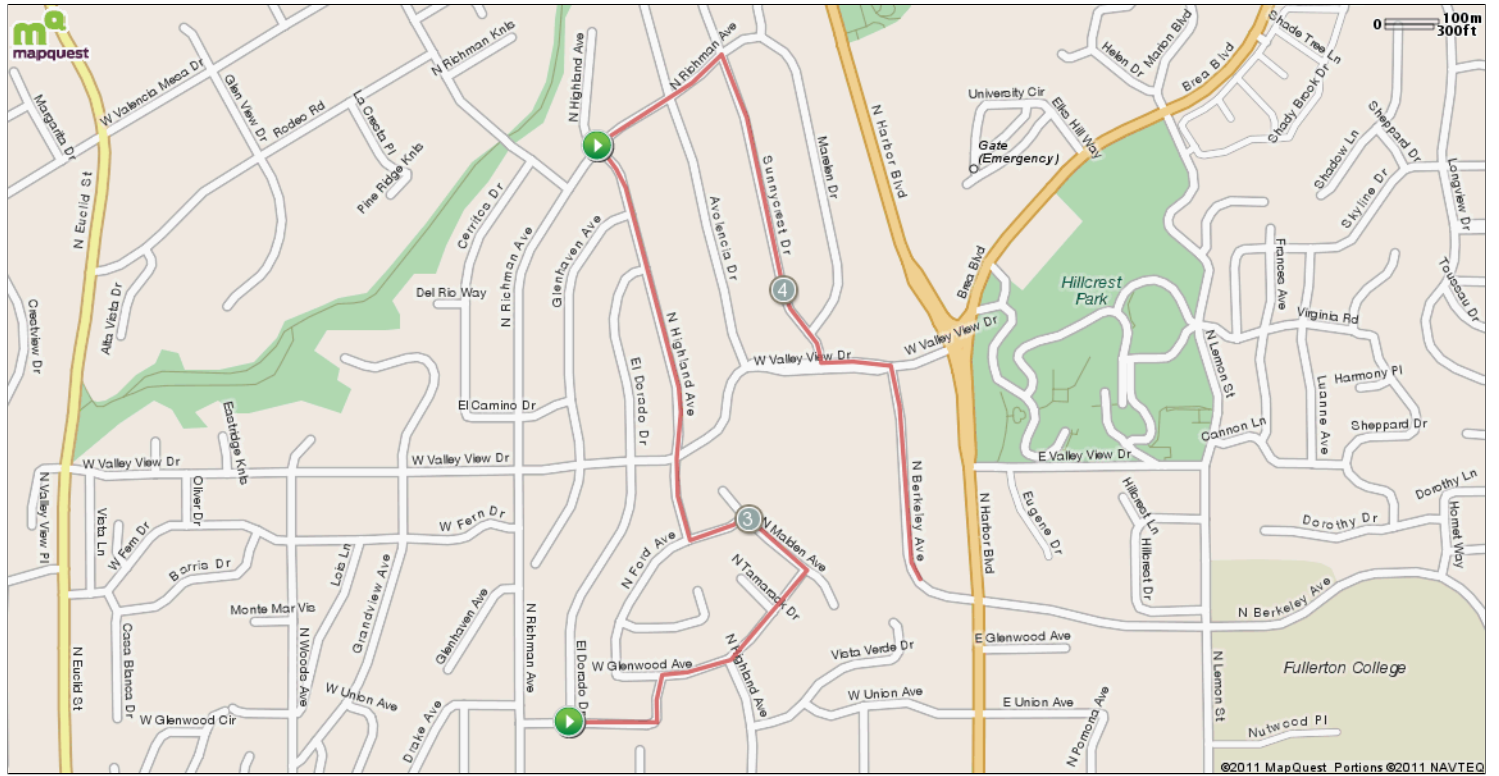

Fullerton Street Run 1

Starts In Fullerton, California

Notes			
AT	FOR	NOTES	
2.64 mi.		505ft	Turn left onto Del Monte W/ N Ford Ave
2.73 mi.		272ft	Head north on Del Monte W/ N Ford Ave toward W Glenwood Ave
2.78 mi.		1092ft	Head east on W Glenwood Ave toward N Highland Ave
2.99 mi.		489ft	Head northwest on N Malden Ave toward N Ford Ave
3.08 mi.		356ft	Head southwest on N Ford Ave toward N Highland Ave
3.15 mi.		2318ft	Head north on N Highland Ave toward W Valley View Dr
3.59 mi.		10ft	Head northwest on N Highland Ave toward N Richman Ave
3.59 mi.		881ft	Turn right onto N Richman Ave
This segment shows 0.97 mi. (5,133 ft.) of your route.			

Notes			
AT	FOR	NOTES	
3.76 mi.		10ft	Head northeast on N Richman Ave toward Sunny Crest Dr
3.76 mi.		1831ft	Turn right onto Sunny Crest Dr
4.11 mi.		29ft	Head south on Sunny Crest Dr toward W Valley View Dr
4.11 mi.		397ft	Turn left onto W Valley View Dr
4.19 mi.		15ft	Head east on W Valley View Dr toward N Berkeley Ave
4.19 mi.			Turn right onto N Berkeley Ave
This segment shows 0.83 mi. (4,391 ft.) of your route.