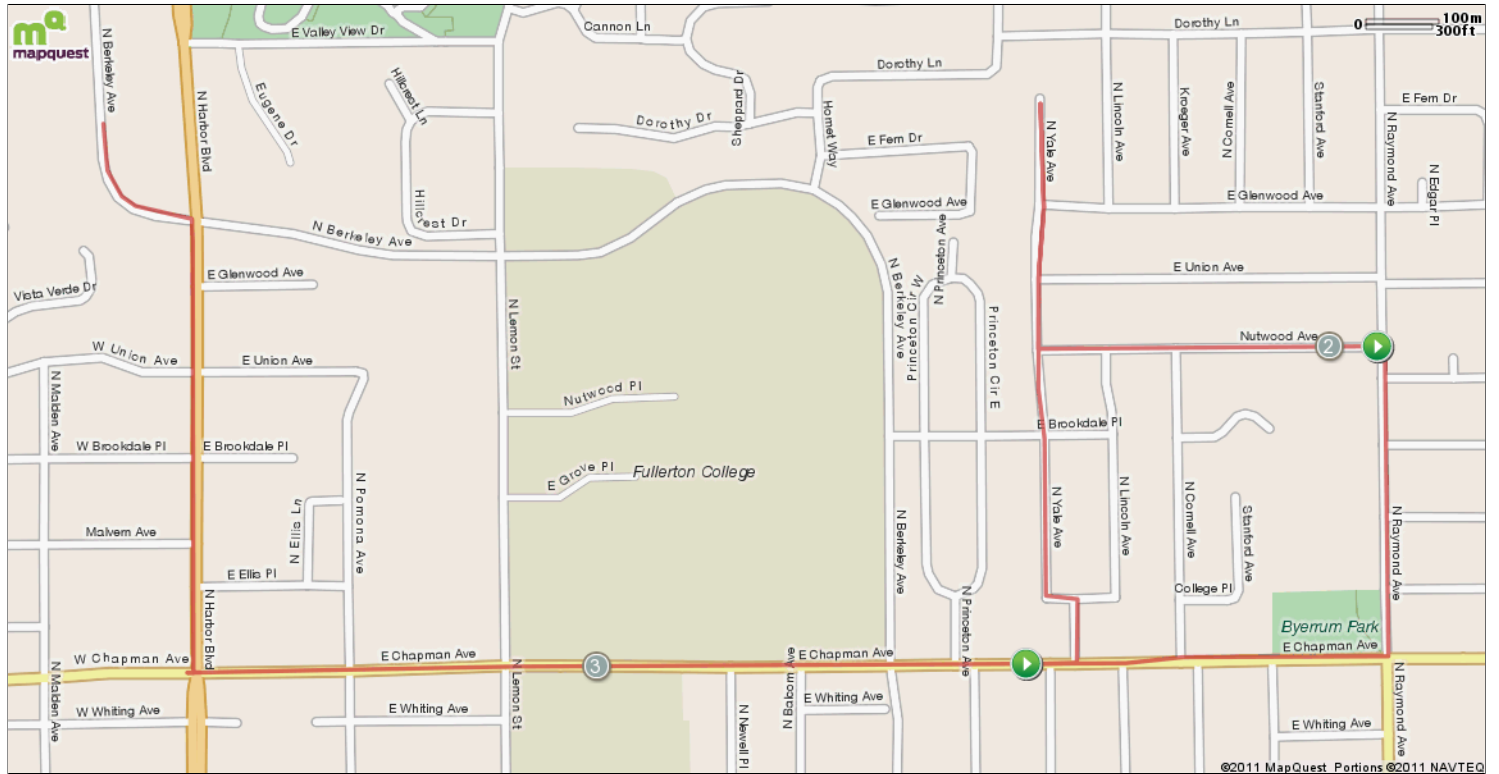

Fullerton Christmas Lights Run

Starts In Fullerton, California

Notes			
AT	FOR	NOTES	
1.22 mi.		246ft	Turn left onto N Yale Ave
1.26 mi.		26ft	Head north on N Yale Ave toward E College Pl
1.27 mi.		141ft	Turn left onto E College Pl
1.3 mi.		1380ft	Head north on N Yale Ave toward E Brookdale Pl
1.56 mi.		705ft	Head north on N Yale Ave toward E Glenwood Ave
1.69 mi.		1024ft	Head south on N Yale Ave toward E Glenwood Ave
1.88 mi.		15ft	Head south on N Yale Ave toward Nutwood Ave
1.89 mi.		1507ft	Turn left onto Nutwood Ave
2.17 mi.		27ft	Head east on Nutwood Ave toward N Raymond Ave
This segment shows 1 mi. (5,286 ft.) of your route.			

Notes			
AT	FOR	NOTES	
2.18 mi.		1294ft	Turn right onto N Raymond Ave
2.42 mi.		18ft	Head south on N Raymond Ave toward E Chapman Ave
2.43 mi.		3888ft	Turn right onto E Chapman Ave
3.16 mi.		1431ft	Head west on E Chapman Ave toward N Lemon St
3.43 mi.		27ft	Head east on W Chapman Ave toward N Harbor Blvd
3.44 mi.		1826ft	Turn left onto N Harbor Blvd
3.78 mi.		95ft	Head north on N Harbor Blvd toward N Berkeley Ave
3.8 mi.			Turn left onto N Berkeley Ave
This segment shows 1.75 mi. (9,262 ft.) of your route.