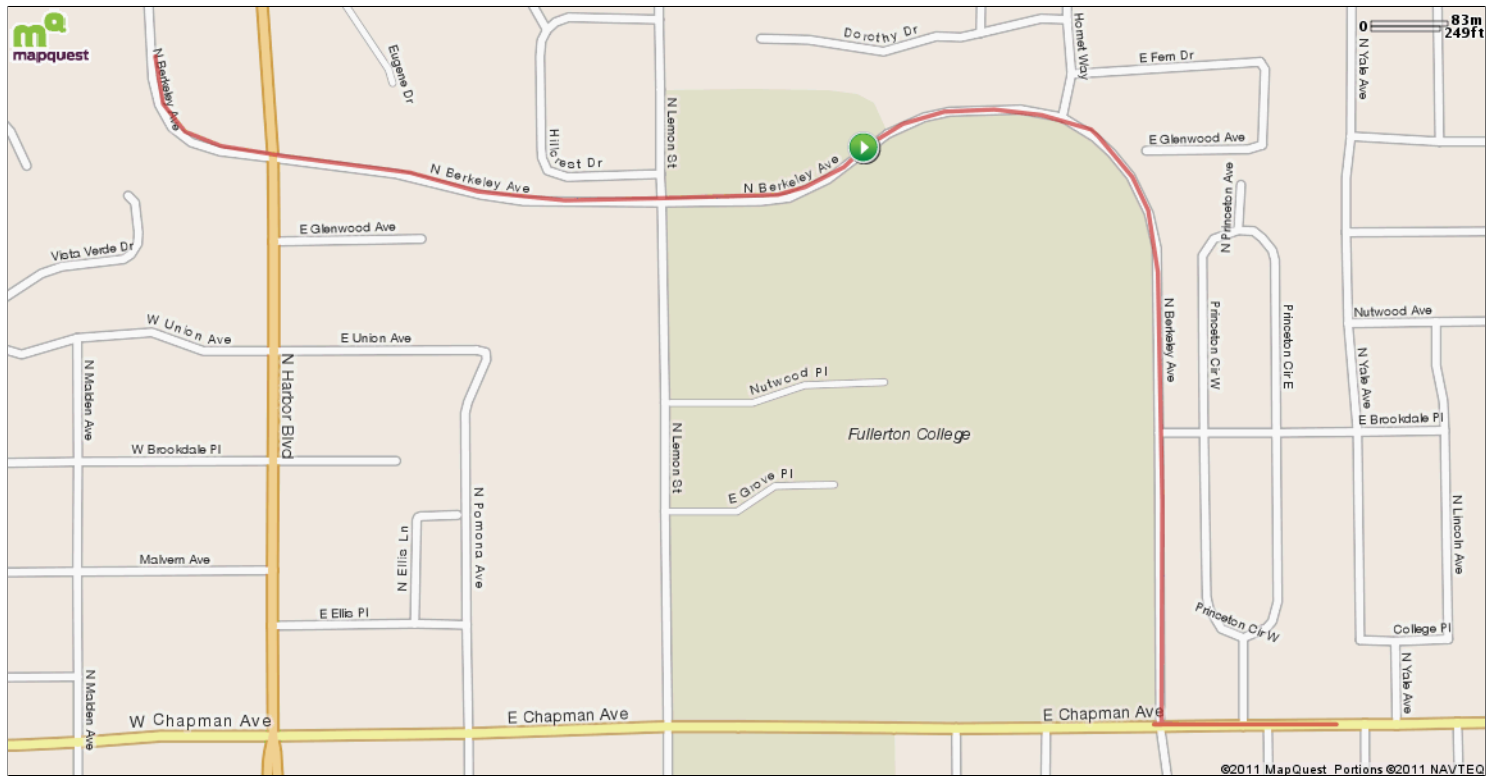

Fullerton Christmas Lights Run

Starts In Fullerton, California

Notes			
AT	FOR	NOTES	
START	160ft	Head south on N Berkeley Ave toward Juanita Cooke Greenbelt Trail	
0.03 mi.	119ft	Head southeast on N Berkeley Ave toward Juanita Cooke Greenbelt Trail	
0.05 mi.	134ft	Head southeast on N Berkeley Ave	
0.08 mi.	219ft	Head east on N Berkeley Ave toward N Harbor Blvd	
0.12 mi.	794ft	Head east on N Berkeley Ave toward N Lemon St	
0.27 mi.	534ft	Head east on N Berkeley Ave toward N Lemon St	
0.37 mi.	494ft	Head east on N Berkeley Ave	
0.46 mi.	248ft	Head east on N Berkeley Ave	
0.51 mi.	300ft	Head northeast on N Berkeley Ave toward N Hornet Way	
This segment shows 0.54 mi. (2,852 ft.) of your route.			

Notes			
AT	FOR	NOTES	
0.57 mi.	339ft	Head east on N Berkeley Ave toward N Hornet Way	
0.63 mi.	210ft	Head east on N Berkeley Ave toward N Hornet Way	
0.67 mi.	303ft	Head southeast on N Berkeley Ave	
0.73 mi.	208ft	Head south on N Berkeley Ave	
0.77 mi.	755ft	Head south on N Berkeley Ave toward E Brookdale Pl	
0.91 mi.	741ft	Head south on N Berkeley Ave toward E Chapman Ave	
1.05 mi.	24ft	Turn right onto E Chapman Ave	
1.06 mi.	630ft	Head east on E Chapman Ave toward N Berkeley Ave	
1.18 mi.	216ft	Head east on E Chapman Ave toward N Yale Ave	
This segment shows 0.7 mi. (3,708 ft.) of your route.