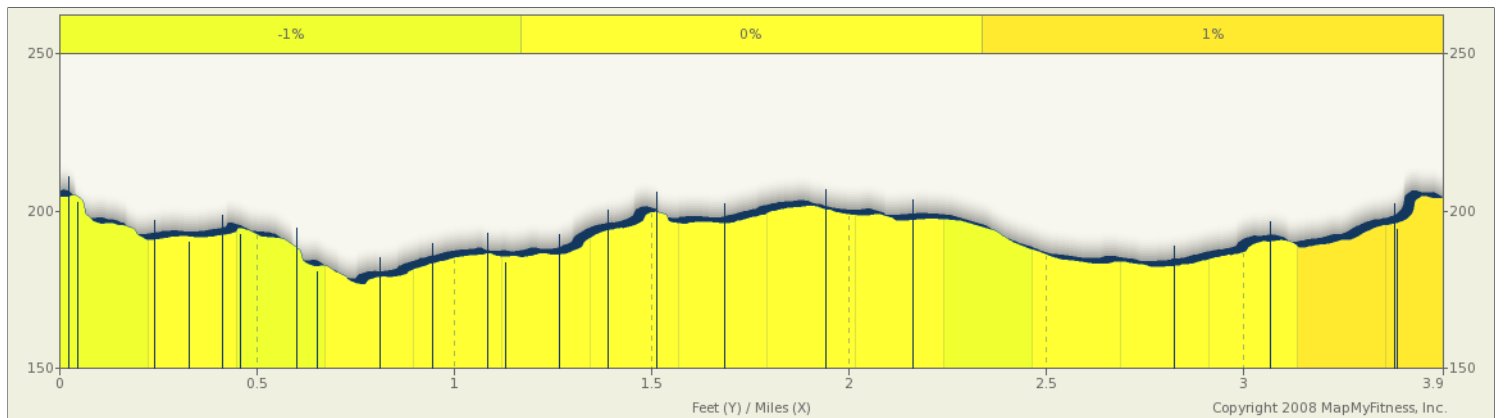

Fullerton Christmas Lights Run

Starts In Fullerton, California

3.91 miles

Description

Fullerton Christmas Lights Run

Starts In Fullerton, California

Notes		
AT	FOR	NOTES
START	160ft	Head south on N Berkeley Ave toward Juanita Cooke Greenbelt Trail
0.03 mi.	119ft	Head southeast on N Berkeley Ave toward Juanita Cooke Greenbelt Trail
0.05 mi.	134ft	Head southeast on N Berkeley Ave
0.08 mi.	219ft	Head east on N Berkeley Ave toward N Harbor Blvd
0.12 mi.	794ft	Head east on N Berkeley Ave toward N Lemon St
0.27 mi.	534ft	Head east on N Berkeley Ave toward N Lemon St
0.37 mi.	494ft	Head east on N Berkeley Ave
0.46 mi.	248ft	Head east on N Berkeley Ave
0.51 mi.	300ft	Head northeast on N Berkeley Ave toward N Hornet Way
0.57 mi.	339ft	Head east on N Berkeley Ave toward N Hornet Way
0.63 mi.	210ft	Head east on N Berkeley Ave toward N Hornet Way
0.67 mi.	303ft	Head southeast on N Berkeley Ave
0.73 mi.	208ft	Head south on N Berkeley Ave
0.77 mi.	755ft	Head south on N Berkeley Ave toward E Brookdale Pl
0.91 mi.	741ft	Head south on N Berkeley Ave toward E Chapman Ave
1.05 mi.	24ft	Turn right onto E Chapman Ave
1.06 mi.	630ft	Head east on E Chapman Ave toward N Berkeley Ave
1.18 mi.	216ft	Head east on E Chapman Ave toward N Yale Ave

Fullerton Christmas Lights Run

Starts In Fullerton, California

Notes			
AT	FOR	NOTES	
START	160ft	Head south on N Berkeley Ave toward Juanita Cooke Greenbelt Trail	
0.03 mi.	119ft	Head southeast on N Berkeley Ave toward Juanita Cooke Greenbelt Trail	
0.05 mi.	134ft	Head southeast on N Berkeley Ave	
0.08 mi.	219ft	Head east on N Berkeley Ave toward N Harbor Blvd	
0.12 mi.	794ft	Head east on N Berkeley Ave toward N Lemon St	
0.27 mi.	534ft	Head east on N Berkeley Ave toward N Lemon St	
0.37 mi.	494ft	Head east on N Berkeley Ave	
0.46 mi.	248ft	Head east on N Berkeley Ave	
0.51 mi.	300ft	Head northeast on N Berkeley Ave toward N Hornet Way	
This segment shows 0.54 mi. (2,852 ft.) of your route.			