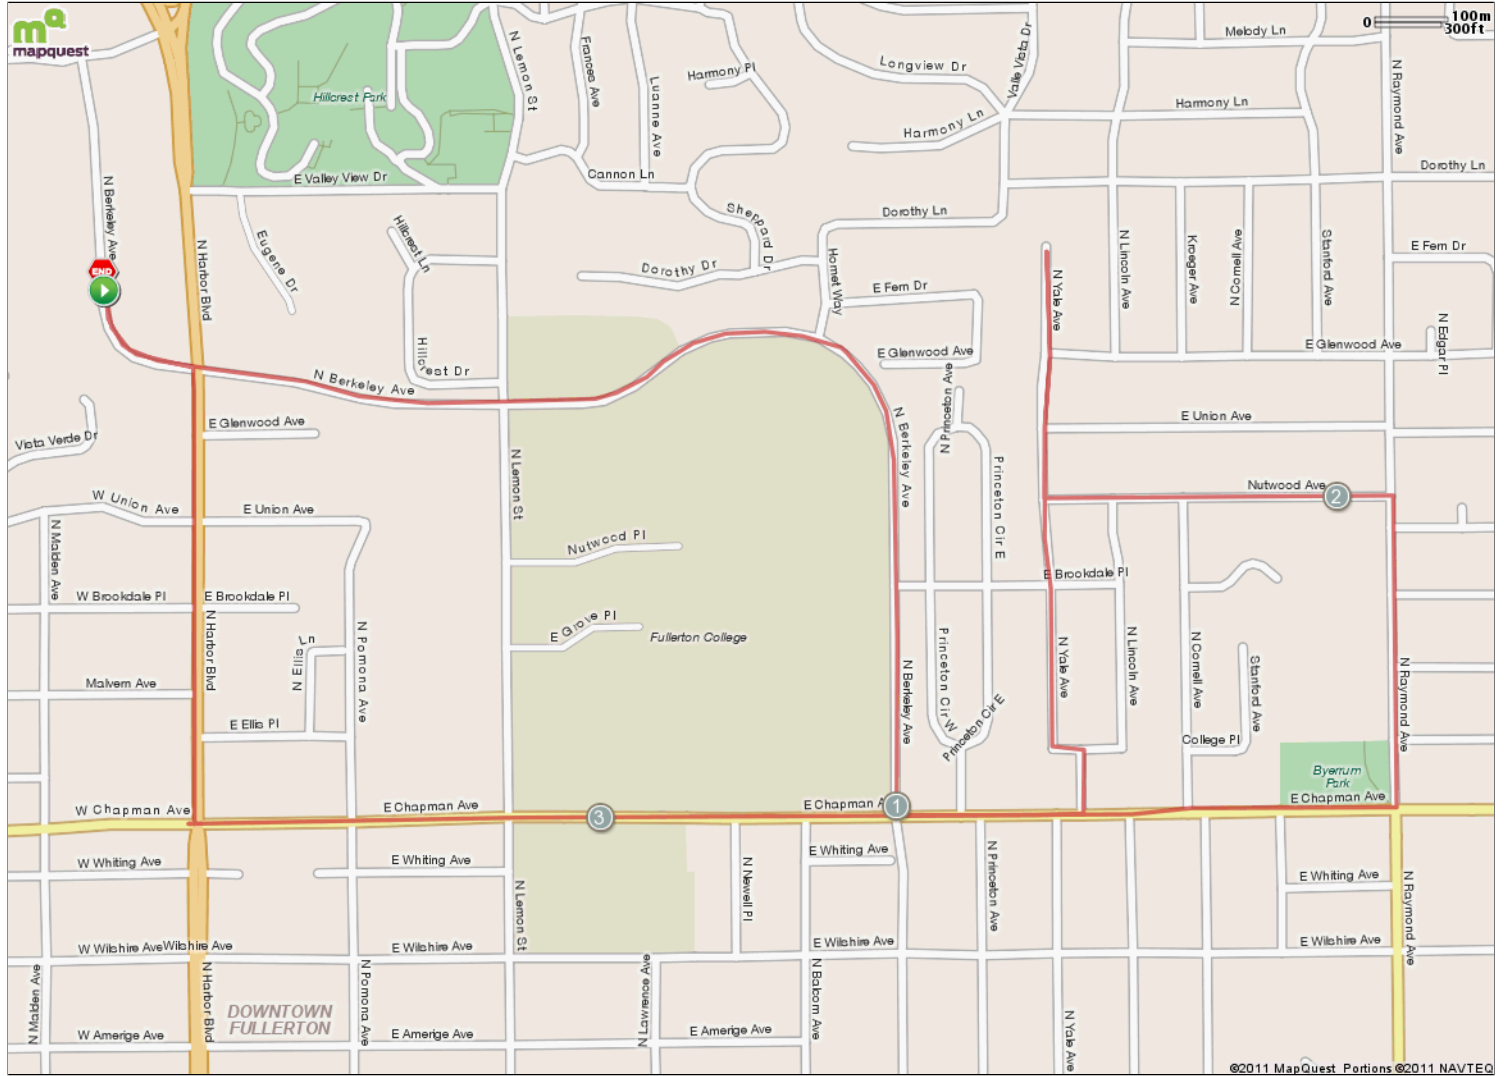

Fullerton Christmas Lights Run

Starts In Fullerton, California

3.91 miles

Description

Fullerton Christmas Lights Run

Starts In Fullerton, California

Notes		
AT	FOR	NOTES
START	160ft	Head south on N Berkeley Ave toward Juanita Cooke Greenbelt Trail
0.03 mi.	119ft	Head southeast on N Berkeley Ave toward Juanita Cooke Greenbelt Trail
0.05 mi.	134ft	Head southeast on N Berkeley Ave
0.08 mi.	219ft	Head east on N Berkeley Ave toward N Harbor Blvd
0.12 mi.	794ft	Head east on N Berkeley Ave toward N Lemon St
0.27 mi.	534ft	Head east on N Berkeley Ave toward N Lemon St
0.37 mi.	494ft	Head east on N Berkeley Ave
0.46 mi.	248ft	Head east on N Berkeley Ave
0.51 mi.	300ft	Head northeast on N Berkeley Ave toward N Hornet Way
0.57 mi.	339ft	Head east on N Berkeley Ave toward N Hornet Way
0.63 mi.	210ft	Head east on N Berkeley Ave toward N Hornet Way
0.67 mi.	303ft	Head southeast on N Berkeley Ave
0.73 mi.	208ft	Head south on N Berkeley Ave
0.77 mi.	755ft	Head south on N Berkeley Ave toward E Brookdale Pl
0.91 mi.	741ft	Head south on N Berkeley Ave toward E Chapman Ave
1.05 mi.	24ft	Turn right onto E Chapman Ave
1.06 mi.	630ft	Head east on E Chapman Ave toward N Berkeley Ave
1.18 mi.	216ft	Head east on E Chapman Ave toward N Yale Ave