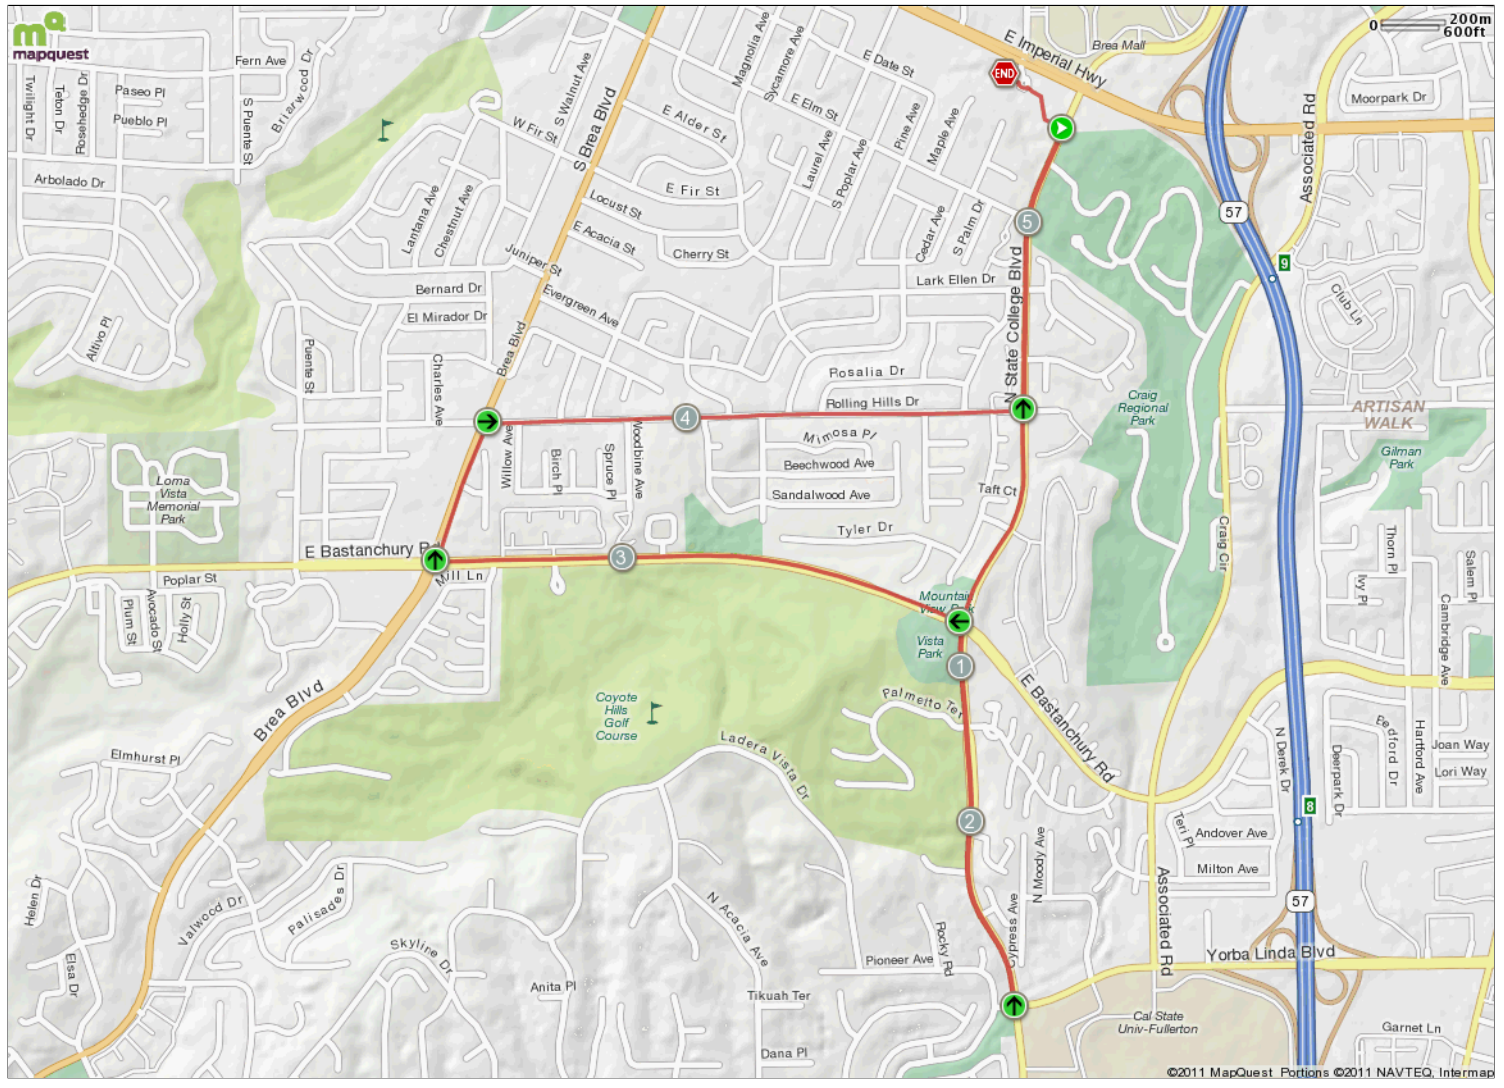

ROUTE DESCRIPTION:  
 No Description Provided

ROUTE DESCRIPTION:  
No Description Provided

Notes		
AT	FOR	NOTES
0.01 mi.	1mi 3421ft	Run SOUTH on State College Blvd.
1.65 mi.	3805ft	Turn around when you get to Yorba Linda Blvd.
2.37 mi.	1mi 40ft	Turn LEFT on Bastanchury Rd.
3.38 mi.	1425ft	Turn RIGHT on Brea Blvd.
3.65 mi.	1mi 76ft	Turn RIGHT on Rolling Hills Dr.
4.67 mi.	2788ft	Turn LEFT on State College Blvd.
5.19 mi.	825ft	Return to Store
5.35 mi.	-	Stop