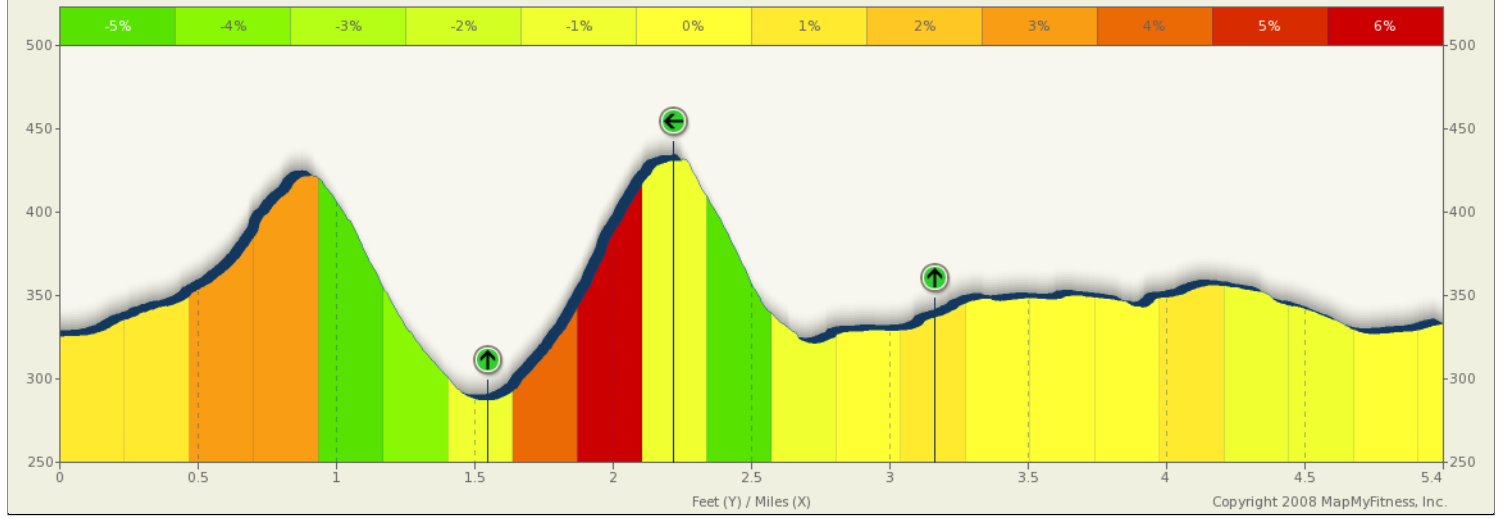

ROUTE DESCRIPTION:  
 No Description Provided

ROUTE DESCRIPTION:  
No Description Provided

Notes		
AT	FOR	NOTES
0.01 mi.	1mi 3421ft	Run SOUTH on State College Blvd.
1.65 mi.	3805ft	Turn around when you get to Yorba Linda Blvd.
2.37 mi.	1mi 40ft	Turn LEFT on Bastanchury Rd.
3.38 mi.	1425ft	Turn RIGHT on Brea Blvd.
3.65 mi.	1mi 76ft	Turn RIGHT on Rolling Hills Dr.
4.67 mi.	2788ft	Turn LEFT on State College Blvd.
5.19 mi.	825ft	Return to Store
5.35 mi.	-	Stop