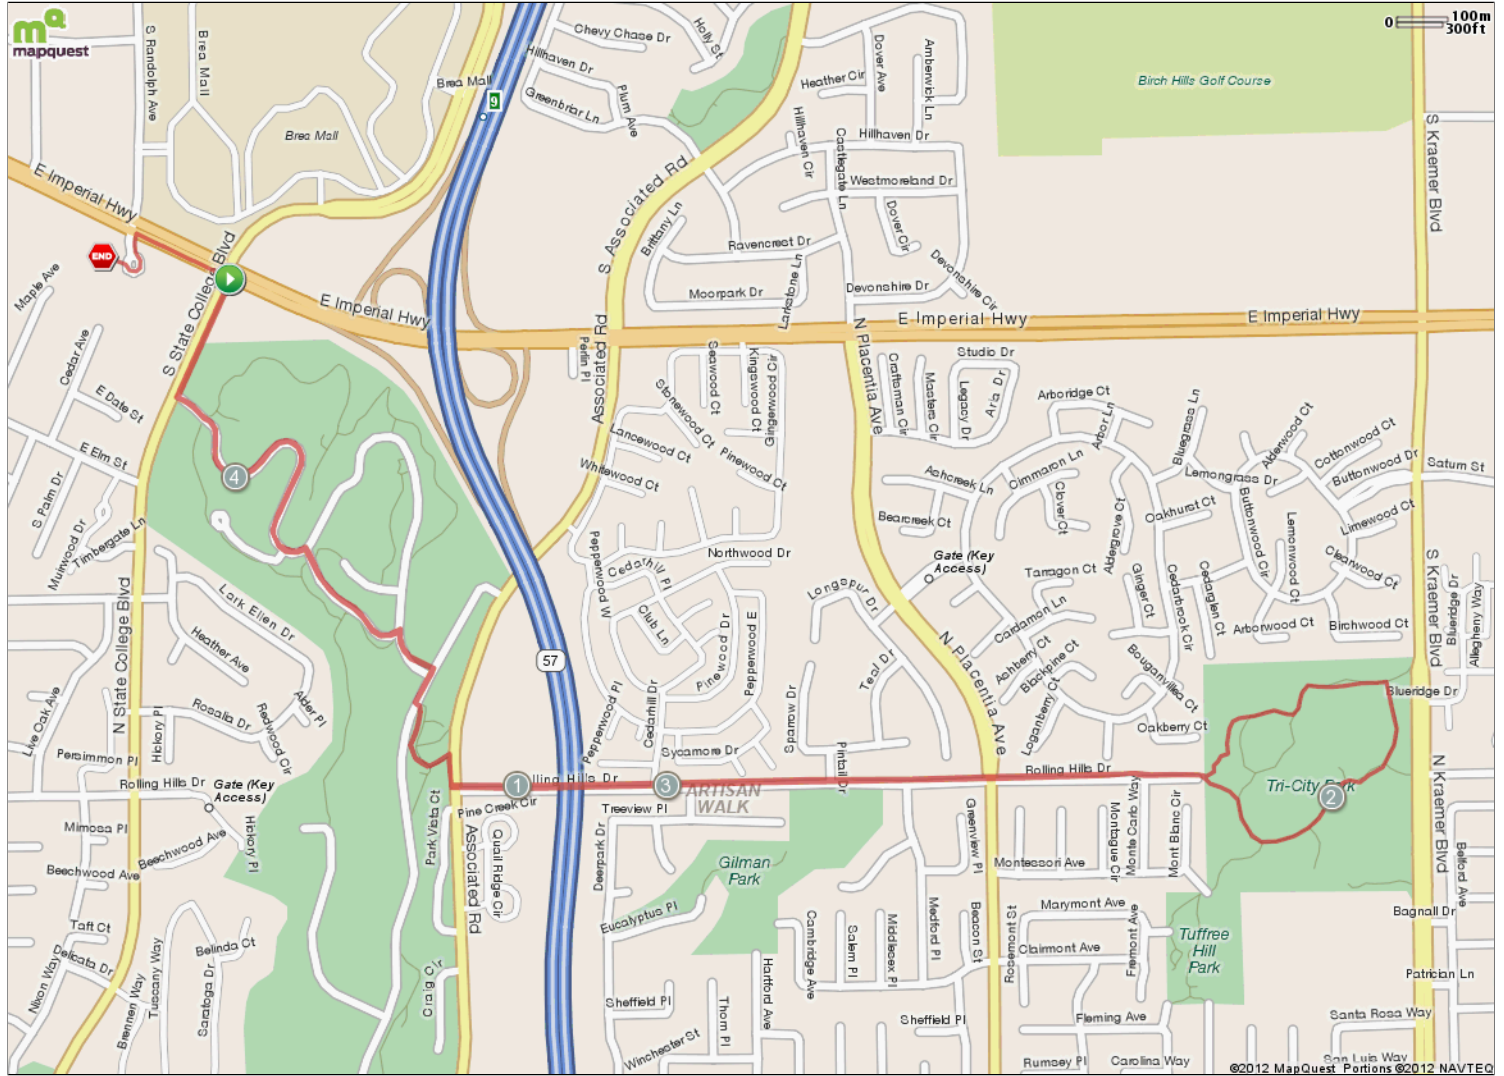

Craig Park to Tri- City Park Ru

Starts In Brea, California

4.46 miles

Elevation Ascent Descent Max Climb Climbs
 Off Max Off Min +Off Off -100 %

Description

Craig Park to Tri- City Park Ru

Starts In Brea, California

Notes		
AT	FOR	NOTES
4.48 mi.	<input type="checkbox"/>	

Notes		
AT	FOR	NOTES

Craig Park to Tri- City Park Ru

Starts In Brea, California

Notes		
AT	FOR	NOTES
		This segment shows 2.25 mi. (11,893 ft.) of your route.

Notes		
AT	FOR	NOTES
4.48 mi.	<input type="checkbox"/>	This segment shows 2.24 mi. (11,832 ft.) of your route.