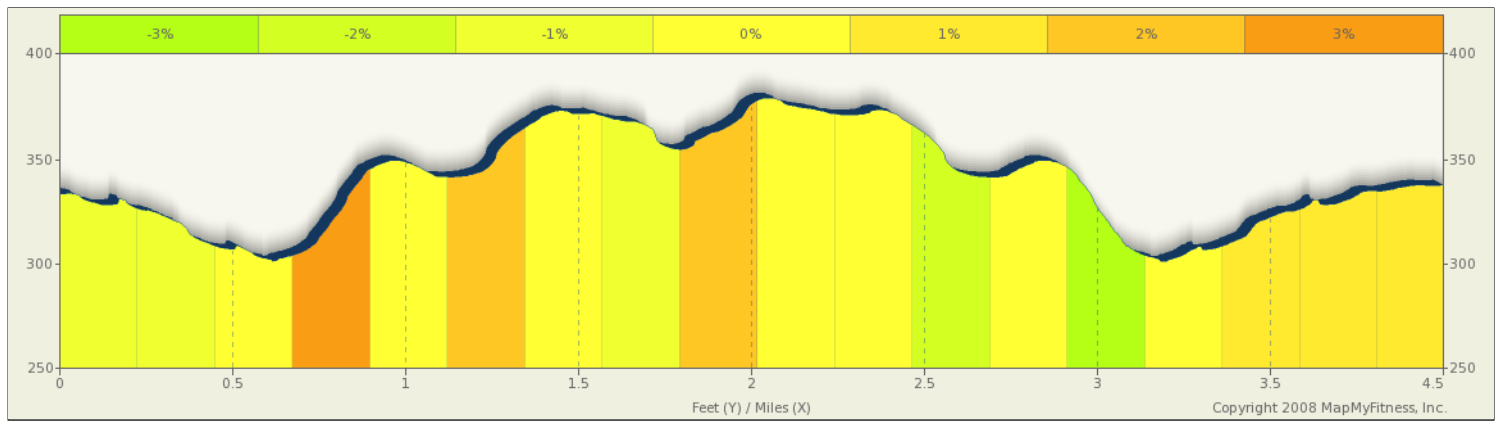

Craig Park to Tri- City Park Ru

Starts In Brea, California

4.46 miles

Elevation Ascent Descent Max Climb Climbs
 Off Max Off Min +Off Off -100 %

Description

Craig Park to Tri- City Park Ru

Starts In Brea, California

Notes		
AT	FOR	NOTES
4.48 mi.	<input type="checkbox"/>	

Notes		
AT	FOR	NOTES

Craig Park to Tri- City Park Ru

Starts In Brea, California

Notes		
AT	FOR	NOTES
		This segment shows 2.25 mi. (11,893 ft.) of your route.

Notes		
AT	FOR	NOTES
4.48 mi.	<input type="checkbox"/>	This segment shows 2.24 mi. (11,832 ft.) of your route.