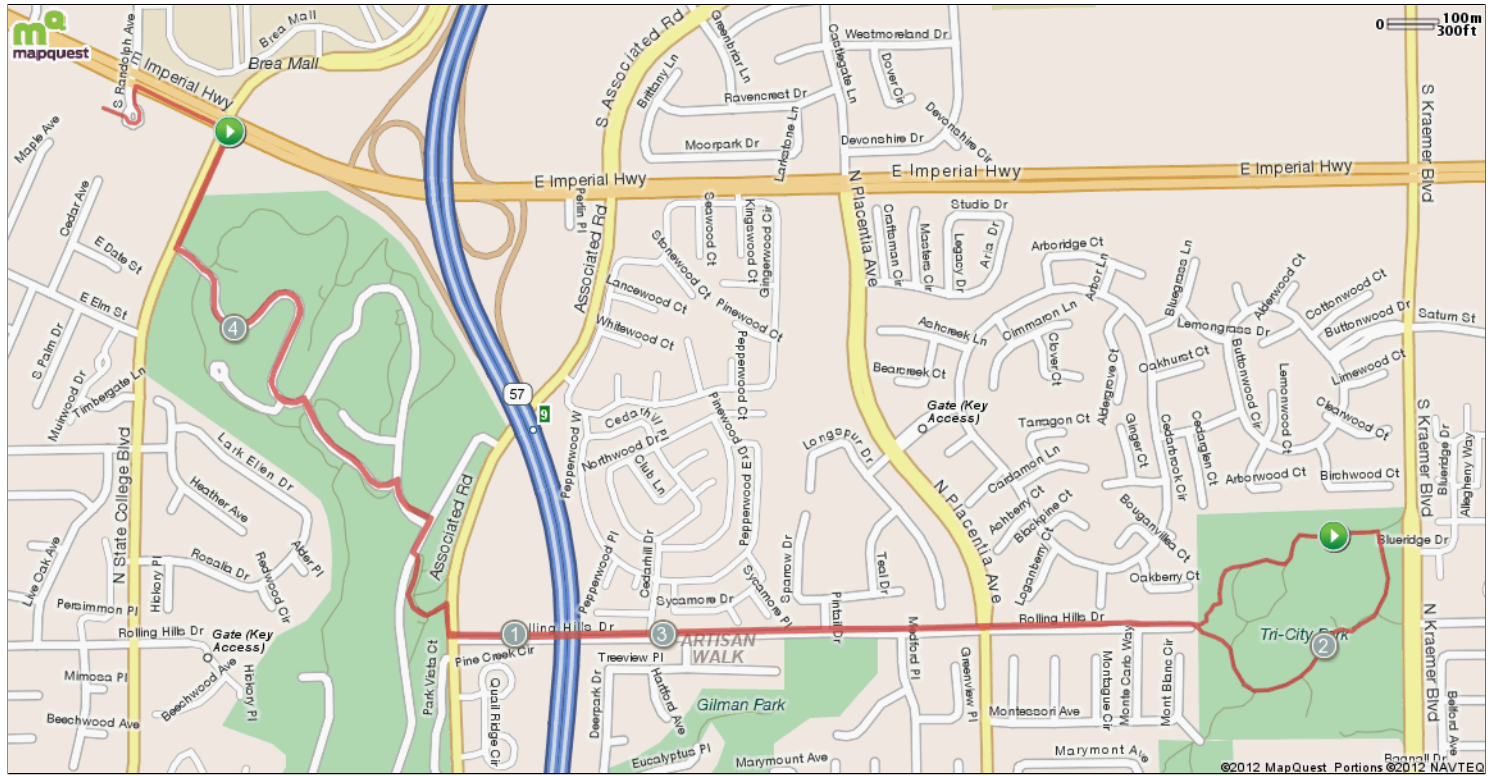

Craig Park to Tri- City Park Ru

Starts In Brea, California

4.46 miles

Elevation Ascent Descent Max Climb Climbs
 Off Max Off Min +Off Off -100 %

Description

Craig Park to Tri- City Park Ru

Starts In Brea, California

Notes		
AT	FOR	NOTES
4.48 mi.	<input type="checkbox"/>	

Notes		
AT	FOR	NOTES

Craig Park to Tri- City Park Ru

Starts In Brea, California

Notes		
AT	FOR	NOTES
		This segment shows 2.25 mi. (11,893 ft.) of your route.

Notes		
AT	FOR	NOTES
4.48 mi.	<input type="checkbox"/>	This segment shows 2.24 mi. (11,832 ft.) of your route.