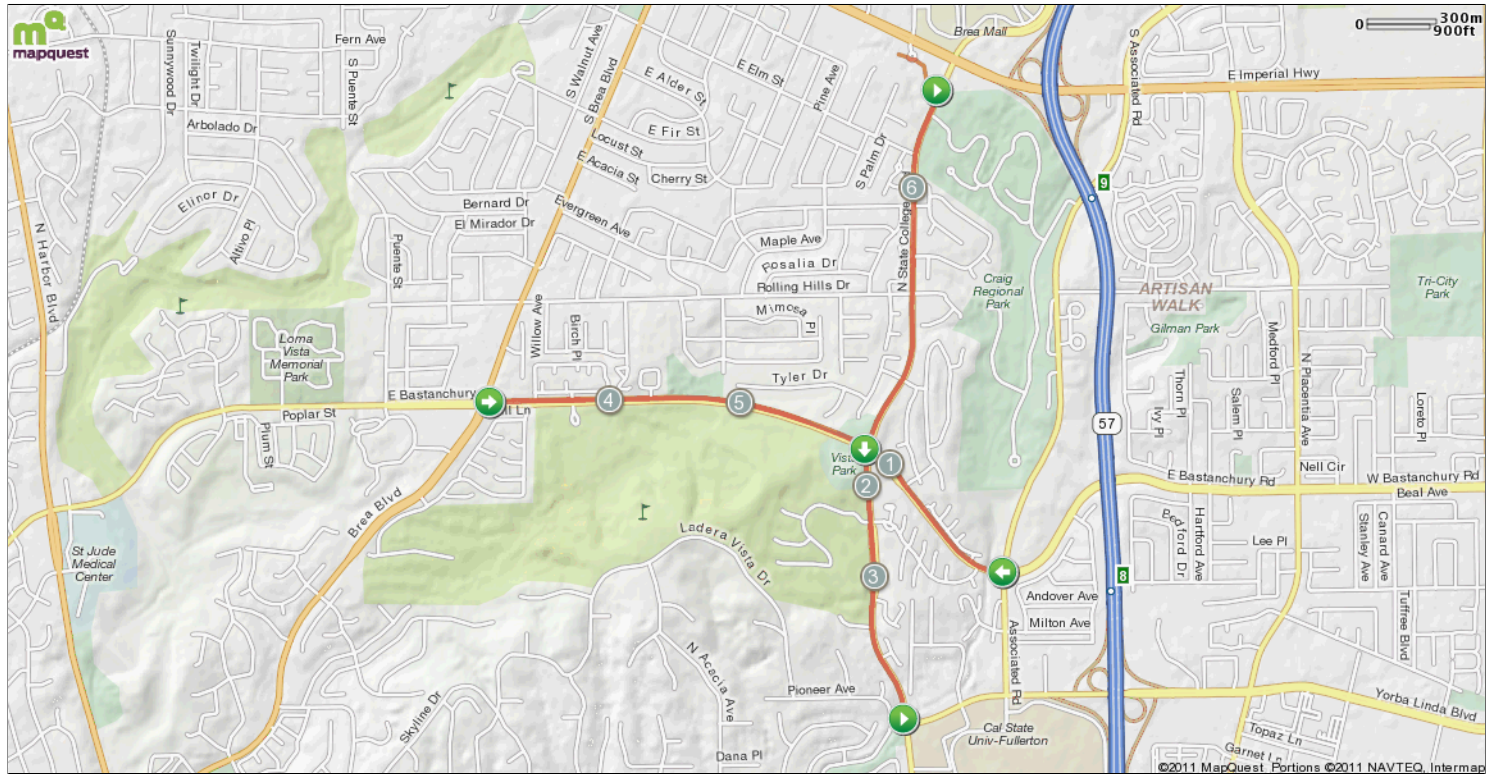

# Cloverleaf Run

Starts In Brea, California

Notes		
AT	FOR	NOTES
0.01 mi.	 23ft	Start
0.01 mi.	 4905ft	Run SOUTH on State College Blvd.
0.94 mi.	 2593ft	Turn LEFT on Bastanchury Rd.
1.43 mi.	 2616ft	Turn around when you get to Associated Blvd.
1.92 mi.	 3765ft	Turn LEFT on State College Blvd.
2.64 mi.	 3745ft	Turn around when you get to Yorba Linda Blvd.
3.35 mi.	 1mi 77ft	Turn LEFT on Bastanchury Blvd.

Notes		
AT	FOR	NOTES
4.36 mi.	 1mi 60ft	Turn around when you get to Brea Blvd.
5.37 mi.	 0ft	Turn Left on State College Blvd.
5.37 mi.	 1mi 418ft	Turn Left on State College Blvd.
6.45 mi.		Return to Snail's Pace store

# Cloverleaf Run

Starts In Brea, California

Notes			
AT	FOR	NOTES	
0.01 mi.		23ft	Start
0.01 mi.		4905ft	Run SOUTH on State College Blvd.
0.94 mi.		2593ft	Turn LEFT on Bastanchury Rd.
1.43 mi.		2616ft	Turn around when you get to Associated Blvd.
1.92 mi.		3765ft	Turn LEFT on State College Blvd.
2.64 mi.		3745ft	Turn around when you get to Yorba Linda Blvd.
This segment shows 2.68 mi. (14,131 ft.) of your route.			

Notes			
AT	FOR	NOTES	
3.35 mi.		1mi 77ft	Turn LEFT on Bastanchury Blvd.
4.36 mi.		1mi 60ft	Turn around when you get to Brea Blvd.
5.37 mi.		0ft	Turn Left on State College Blvd.
5.37 mi.		1mi 418ft	Turn Left on State College Blvd.
6.45 mi.			Return to Snail's Pace store
This segment shows 3.81 mi. (20,140 ft.) of your route.			