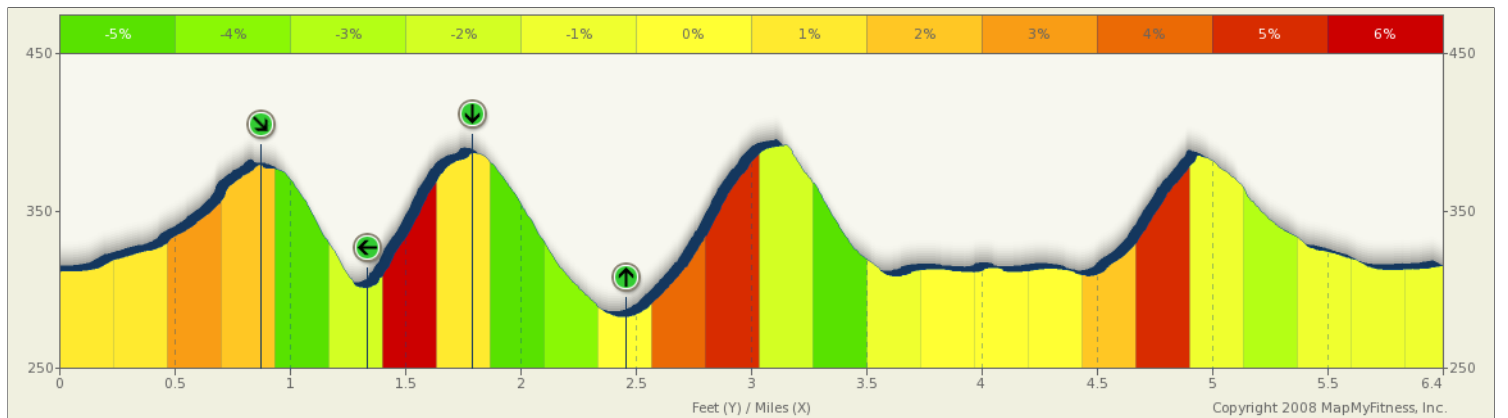

# Cloverleaf Run

Starts In Brea, California

**6.42** miles

Description

# Cloverleaf Run

Starts In Brea, California

Notes		
AT	FOR	NOTES
0.01 mi.	 23ft	Start
0.01 mi.	 4905ft	Run SOUTH on State College Blvd.
0.94 mi.	 2593ft	Turn LEFT on Bastanchury Rd.
1.43 mi.	 2616ft	Turn around when you get to Associated Blvd.
1.92 mi.	 3765ft	Turn LEFT on State College Blvd.
2.64 mi.	 3745ft	Turn around when you get to Yorba Linda Blvd.
3.35 mi.	 1mi 77ft	Turn LEFT on Bastanchury Blvd.

Notes		
AT	FOR	NOTES
4.36 mi.	 1mi 60ft	Turn around when you get to Brea Blvd.
5.37 mi.	 0ft	Turn Left on State College Blvd.
5.37 mi.	 1mi 418ft	Turn Left on State College Blvd.
6.45 mi.		Return to Snail's Pace store

# Cloverleaf Run

Starts In Brea, California

Notes			
AT	FOR	NOTES	
0.01 mi.		23ft	Start
0.01 mi.		4905ft	Run SOUTH on State College Blvd.
0.94 mi.		2593ft	Turn LEFT on Bastanchury Rd.
1.43 mi.		2616ft	Turn around when you get to Associated Blvd.
1.92 mi.		3765ft	Turn LEFT on State College Blvd.
2.64 mi.		3745ft	Turn around when you get to Yorba Linda Blvd.
This segment shows 2.68 mi. (14,131 ft.) of your route.			