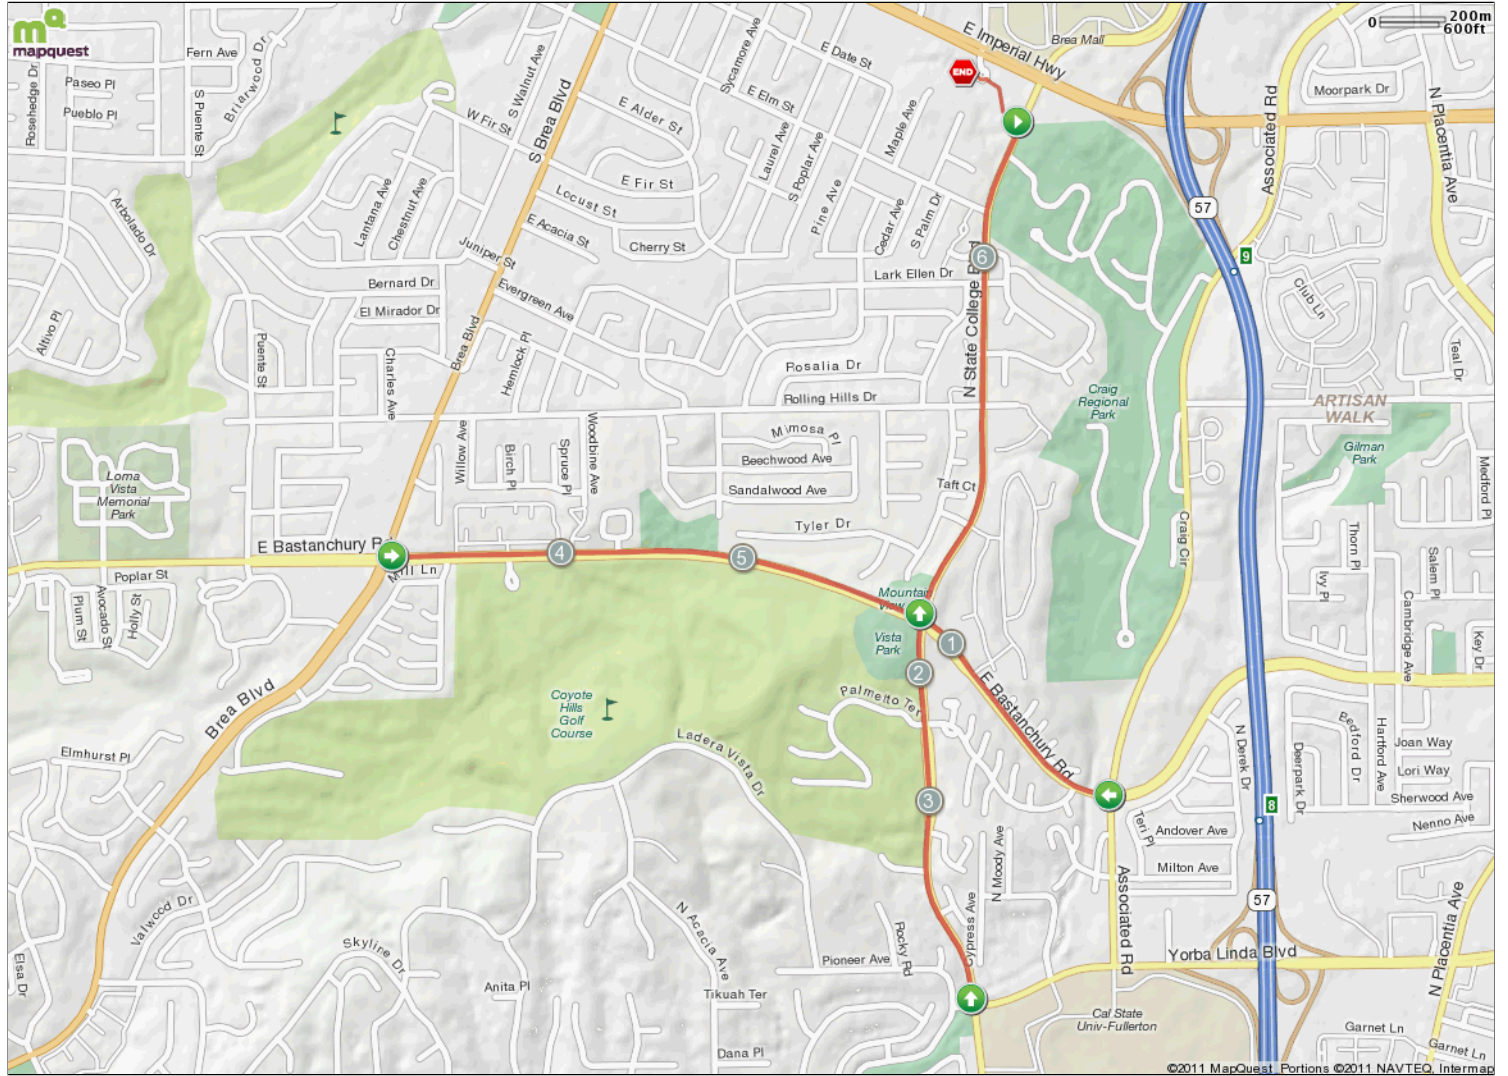

# Cloverleaf Run

Starts In Brea, California

**6.42** miles

Description

Notes		
AT	FOR	NOTES
4.36 mi.	 1mi 60ft	Turn around when you get to Brea Blvd.
5.37 mi.	 0ft	Turn Left on State College Blvd.
5.37 mi.	 1mi 418ft	Turn Left on State College Blvd.
6.45 mi.		Return to Snail's Pace store

# Cloverleaf Run

Starts In Brea, California

Notes			
AT	FOR	NOTES	
0.01 mi.		23ft	Start
0.01 mi.		4905ft	Run SOUTH on State College Blvd.
0.94 mi.		2593ft	Turn LEFT on Bastanchury Rd.
1.43 mi.		2616ft	Turn around when you get to Associated Blvd.
1.92 mi.		3765ft	Turn LEFT on State College Blvd.
2.64 mi.		3745ft	Turn around when you get to Yorba Linda Blvd.
This segment shows 2.68 mi. (14,131 ft.) of your route.			

Notes			
AT	FOR	NOTES	
3.35 mi.		1mi 77ft	Turn LEFT on Bastanchury Blvd.
4.36 mi.		1mi 60ft	Turn around when you get to Brea Blvd.
5.37 mi.		0ft	Turn Left on State College Blvd.
5.37 mi.		1mi 418ft	Turn Left on State College Blvd.
6.45 mi.			Return to Snail's Pace store
This segment shows 3.81 mi. (20,140 ft.) of your route.			