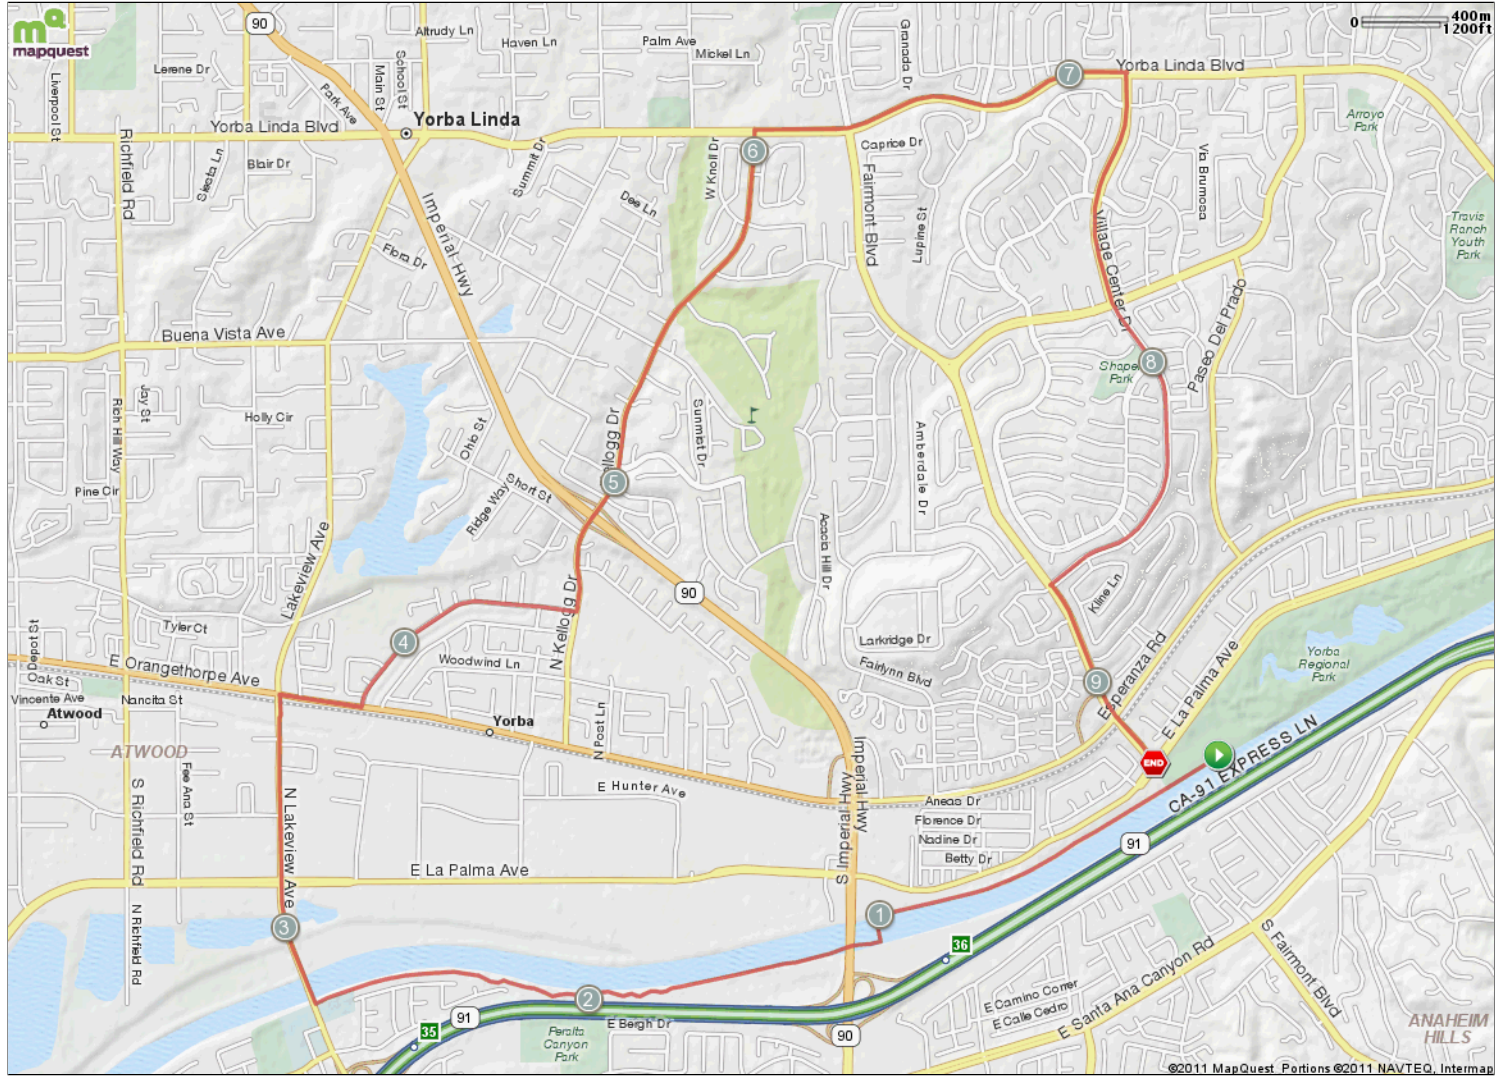

# Cindy F.'s Run

Starts In Anaheim, California

**9.33** miles

Description

# Cindy F.'s Run

Starts In Anaheim, California

Notes		
AT	FOR	NOTES
2.98 mi.	 3290ft	Head <b>north</b> on <b>N Lakeview Ave</b> toward <b>E La Palma Ave</b>
3.6 mi.	 336ft	Slight right onto <b>S Lakeview Ave</b>
3.66 mi.	 1234ft	Head <b>east</b> on <b>E Orangethorpe Ave</b> toward <b>N Bubach St</b>
3.9 mi.	 3892ft	Head <b>north</b> on <b>N Glenview Ave</b> toward <b>E Tanglewood Ave</b>
4.63 mi.	 11ft	Turn left onto <b>Kellogg Dr</b>
4.64 mi.	 <b>1mi</b> 2357ft	Head <b>north</b> on <b>Kellogg Dr</b> toward <b>E Cresthill Dr</b>

Notes		
AT	FOR	NOTES
6.08 mi.	 22ft	Head <b>north</b> on <b>Kellogg Dr</b> toward <b>Yorba Linda Blvd</b>
6.09 mi.	 <b>1mi</b> 491ft	Turn right onto <b>Yorba Linda Blvd</b>
7.18 mi.	 21ft	Head <b>west</b> on <b>Yorba Linda Blvd</b> toward <b>Village Center Dr</b>
7.18 mi.	 <b>1mi</b> 3276ft	Turn left onto <b>Village Center Dr</b>
8.8 mi.	 19ft	Head <b>northeast</b> toward <b>Fairmont Blvd</b>
8.81 mi.		Turn right onto <b>Fairmont Blvd</b>

# Cindy F.'s Run

Starts In Anaheim, California

Notes		
AT	FOR	NOTES
2.98 mi.	□ 3290ft	Head north on N Lakeview Ave toward E La Palma Ave
3.6 mi.	➔ 336ft	Slight right onto S Lakeview Ave
3.66 mi.	➡ 1234ft	Head east on E Orangethorpe Ave toward N Bubach St
3.9 mi.	➡ 3892ft	Head north on N Glenview Ave toward E Tanglewood Ave
4.63 mi.	➡ 11ft	Turn left onto Kellogg Dr
4.64 mi.	➡ 1mi 2357ft	Head north on Kellogg Dr toward E Cresthill Dr
This segment shows 4.7 mi. (24,801 ft.) of your route.		