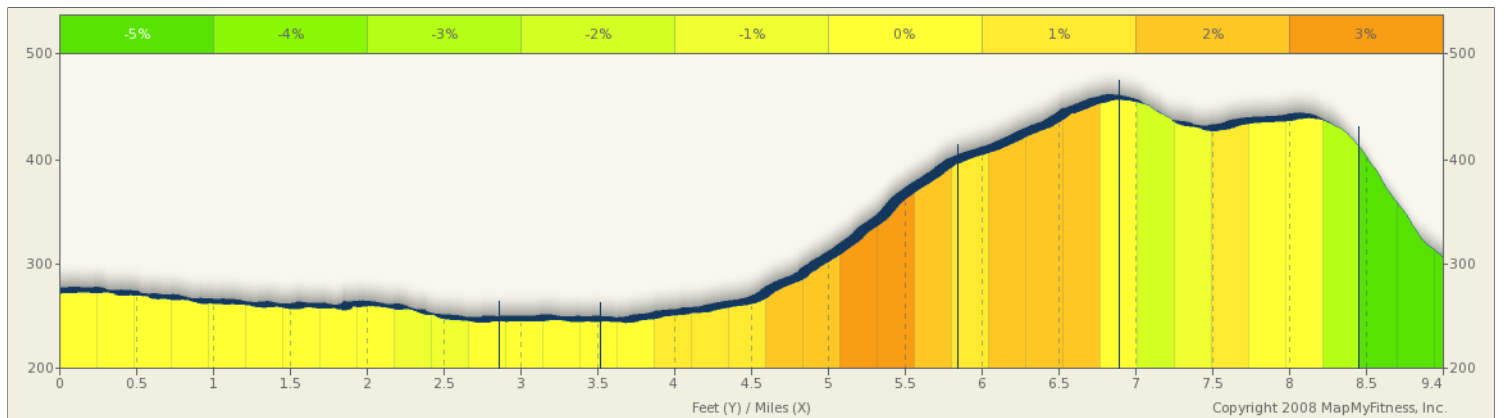

# Cindy F.'s Run

Starts In Anaheim, California

**9.33** miles

Description

# Cindy F.'s Run

Starts In Anaheim, California

Notes		
AT	FOR	NOTES
2.98 mi.	 3290ft	Head <b>north</b> on <b>N Lakeview Ave</b> toward <b>E La Palma Ave</b>
3.6 mi.	 336ft	Slight right onto <b>S Lakeview Ave</b>
3.66 mi.	 1234ft	Head <b>east</b> on <b>E Orangethorpe Ave</b> toward <b>N Bubach St</b>
3.9 mi.	 3892ft	Head <b>north</b> on <b>N Glenview Ave</b> toward <b>E Tanglewood Ave</b>
4.63 mi.	 11ft	Turn left onto <b>Kellogg Dr</b>
4.64 mi.	 <b>1mi</b> 2357ft	Head <b>north</b> on <b>Kellogg Dr</b> toward <b>E Cresthill Dr</b>

# Cindy F.'s Run

Starts In Anaheim, California

Notes		
AT	FOR	NOTES
2.98 mi.	□ 3290ft	Head north on N Lakeview Ave toward E La Palma Ave
3.6 mi.	➔ 336ft	Slight right onto S Lakeview Ave
3.66 mi.	➡ 1234ft	Head east on E Orangethorpe Ave toward N Bubach St
3.9 mi.	➡ 3892ft	Head north on N Glenview Ave toward E Tanglewood Ave
4.63 mi.	➡ 11ft	Turn left onto Kellogg Dr
4.64 mi.	➡ 1mi 2357ft	Head north on Kellogg Dr toward E Cresthill Dr
This segment shows 4.7 mi. (24,801 ft.) of your route.		