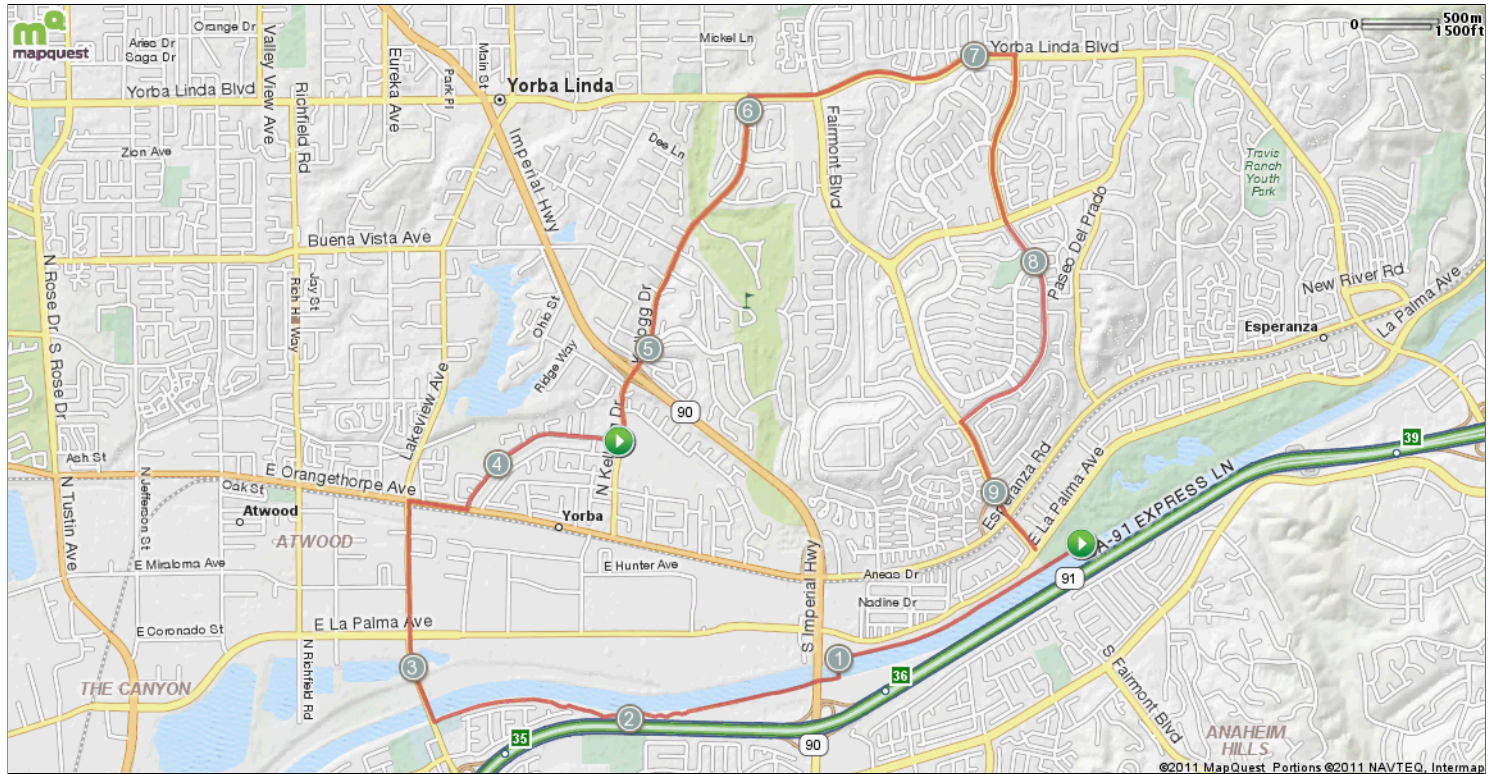

# Cindy F.'s Run

Starts In Anaheim, California

Notes		
AT	FOR	NOTES
2.98 mi.	 3290ft	Head <b>north</b> on <b>N Lakeview Ave</b> toward <b>E La Palma Ave</b>
3.6 mi.	 336ft	Slight right onto <b>S Lakeview Ave</b>
3.66 mi.	 1234ft	Head <b>east</b> on <b>E Orangethorpe Ave</b> toward <b>N Bubach St</b>
3.9 mi.	 3892ft	Head <b>north</b> on <b>N Glenview Ave</b> toward <b>E Tanglewood Ave</b>
4.63 mi.	 11ft	Turn left onto <b>Kellogg Dr</b>
4.64 mi.	 <b>1mi</b> 2357ft	Head <b>north</b> on <b>Kellogg Dr</b> toward <b>E Cresthill Dr</b>

Notes		
AT	FOR	NOTES
6.08 mi.	 22ft	Head <b>north</b> on <b>Kellogg Dr</b> toward <b>Yorba Linda Blvd</b>
6.09 mi.	 <b>1mi</b> 491ft	Turn right onto <b>Yorba Linda Blvd</b>
7.18 mi.	 21ft	Head <b>west</b> on <b>Yorba Linda Blvd</b> toward <b>Village Center Dr</b>
7.18 mi.	 <b>1mi</b> 3276ft	Turn left onto <b>Village Center Dr</b>
8.8 mi.	 19ft	Head <b>northeast</b> toward <b>Fairmont Blvd</b>
8.81 mi.		Turn right onto <b>Fairmont Blvd</b>

# Cindy F.'s Run

Starts In Anaheim, California

Notes		
AT	FOR	NOTES
2.98 mi.	□ 3290ft	Head north on N Lakeview Ave toward E La Palma Ave
3.6 mi.	➔ 336ft	Slight right onto S Lakeview Ave
3.66 mi.	➡ 1234ft	Head east on E Orangethorpe Ave toward N Bubach St
3.9 mi.	➡ 3892ft	Head north on N Glenview Ave toward E Tanglewood Ave
4.63 mi.	➡ 11ft	Turn left onto Kellogg Dr
4.64 mi.	➡ 1mi 2357ft	Head north on Kellogg Dr toward E Cresthill Dr
This segment shows 4.7 mi. (24,801 ft.) of your route.		

Notes		
AT	FOR	NOTES
6.08 mi.	➡ 22ft	Head north on Kellogg Dr toward Yorba Linda Blvd
6.09 mi.	➡ 1mi 491ft	Turn right onto Yorba Linda Blvd
7.18 mi.	➡ 21ft	Head west on Yorba Linda Blvd toward Village Center Dr
7.18 mi.	➡ 1mi 3276ft	Turn left onto Village Center Dr
8.8 mi.	➡ 19ft	Head northeast toward Fairmont Blvd
8.81 mi.	➡	Turn right onto Fairmont Blvd
This segment shows 4.74 mi. (25,028 ft.) of your route.		