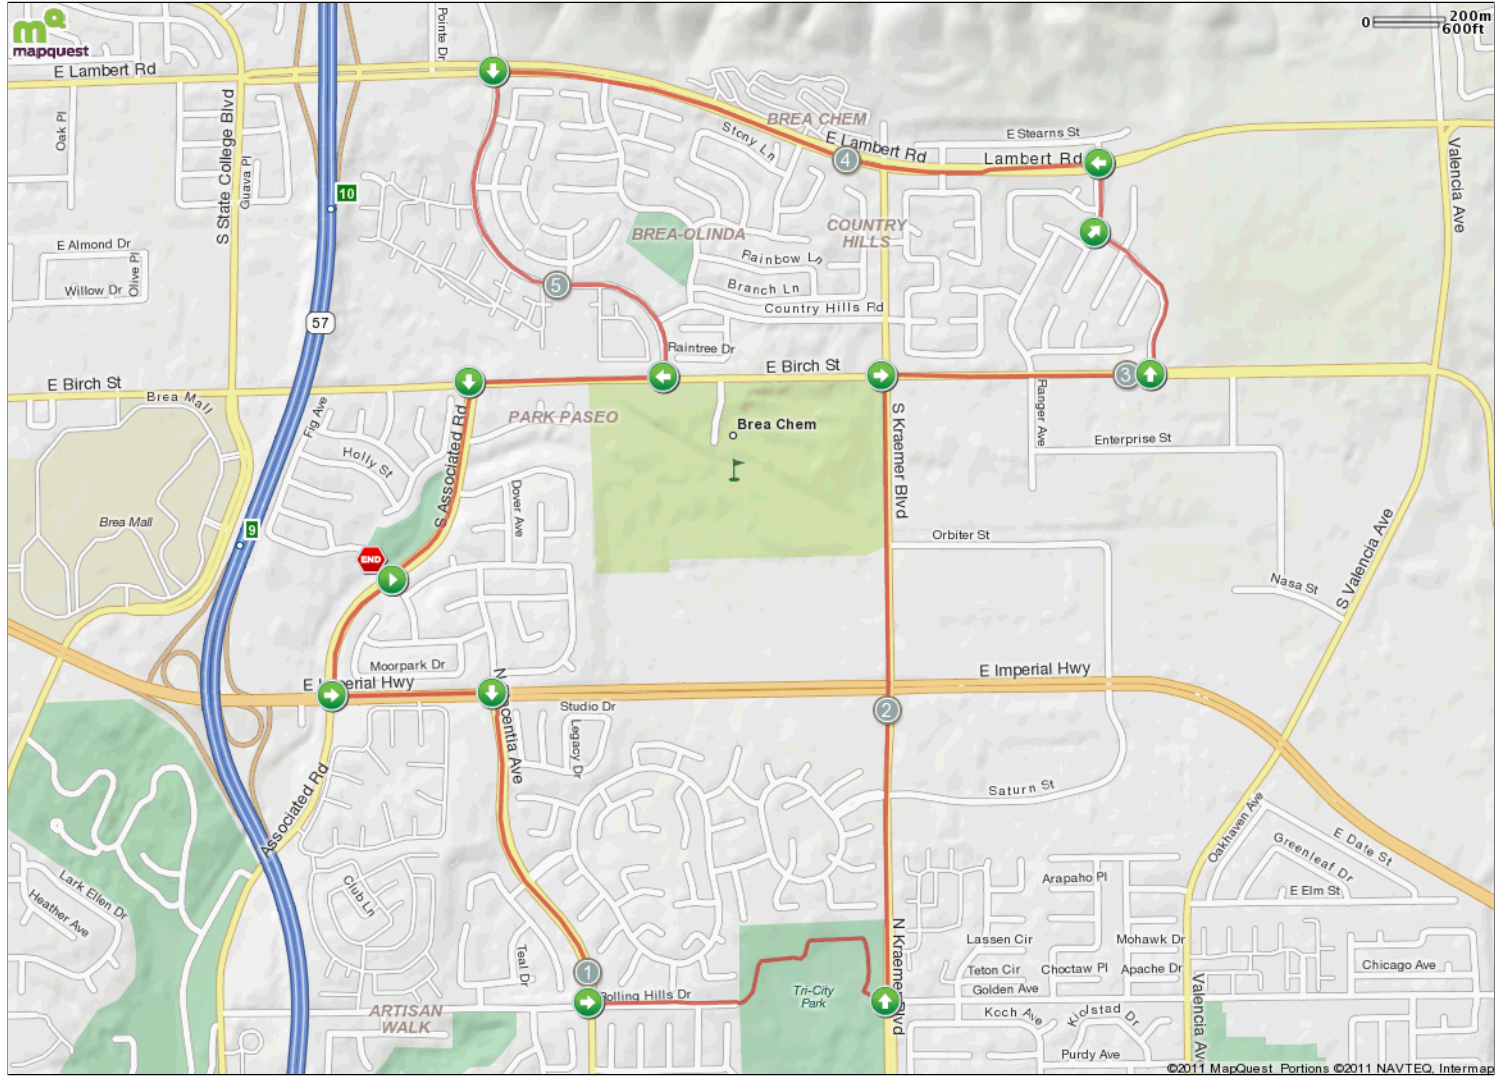

Cherie's Run

Starts In Fullerton, California

6.03 miles

Description

Cherie's Run

Starts In Fullerton, California

Notes		
AT	FOR	NOTES
0.23 mi.	<input type="checkbox"/> 1418ft	Head east on CA-90 W toward Kingswood Ct
		East
		South
		East
		North
		East
		North
		Northeast
		West
		South
		West
		South
0.5 mi.	182ft	Head south on Placentia Ave toward CA-90 E
0.53 mi.	2715ft	Slight right to stay on Placentia Ave
1.05 mi.	7ft	Head south on Placentia Ave toward Golden Ave/ Rolling Hills Dr
1.05 mi.	1335ft	Turn left onto Golden Ave
1.3 mi.	1898ft	Head northeast

Notes		
AT	FOR	NOTES
1.66 mi.	237ft	Turn left toward N Kraemer Blvd
1.71 mi.	11ft	Turn left onto N Kraemer Blvd
1.71 mi.	1mi 32ft	Head north on N Kraemer Blvd toward Blueridge Dr
2.72 mi.	18ft	Head north on S Kraemer Blvd toward E Birch St
2.72 mi.	2394ft	Turn right onto E Birch St
3.17 mi.	1525ft	Head north on S Flower Hill St toward Bluegrass St
3.46 mi.	591ft	Head north on Sunflower St toward Shamrock Ave
3.57 mi.	1mi 218ft	Head west on E Lambert Rd toward Walden Rd
4.62 mi.	3740ft	Head south on N Associated Rd toward Woodhill Ln
5.32 mi.	1725ft	Head west on E Birch St
5.65 mi.	44ft	Head south toward E Birch St
5.66 mi.	2141ft	Continue straight onto S Associated Rd
6.06 mi.	<input type="checkbox"/>	

Cherie's Run

Starts In Fullerton, California

Notes		
AT	FOR	NOTES
0.23 mi.	1418ft	Head east on CA-90 W toward Kingswood Ct
		East
		South
		East
		North
		East
		North
		Northeast
		West
		South
		West
		South
This segment shows 0.5 mi. (2,642 ft.) of your route.		