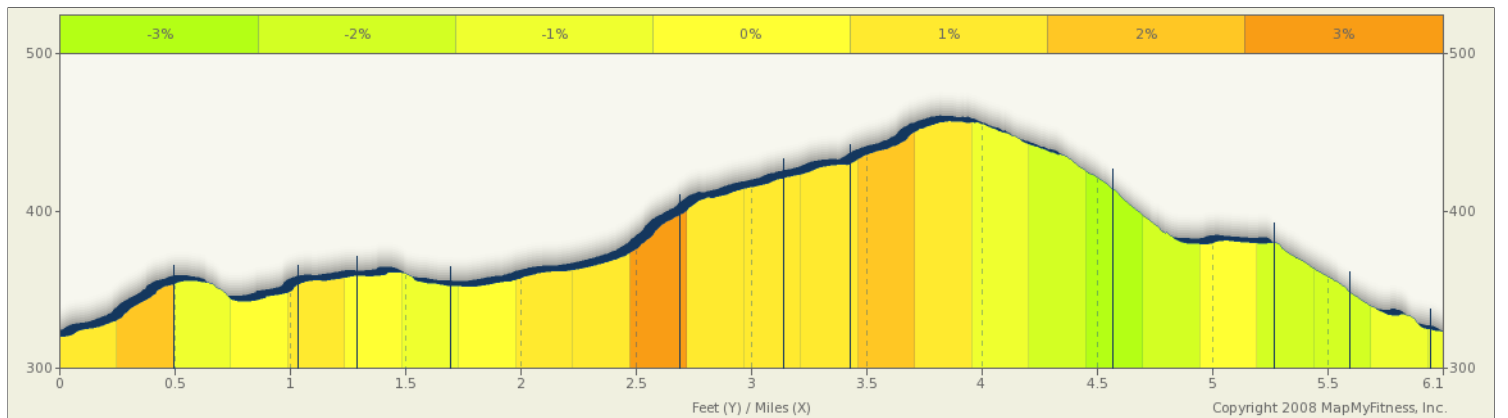

Cherie's Run

Starts In Fullerton, California

6.03 miles

Description

Cherie's Run

Starts In Fullerton, California

Notes		
AT	FOR	NOTES
0.23 mi.	<input type="checkbox"/> 1418ft	Head east on CA-90 W toward Kingswood Ct
		East
		South
		East
		North
		East
		North
		Northeast
		West
		South
		West
		South
0.5 mi.	182ft	Head south on Placentia Ave toward CA-90 E
0.53 mi.	2715ft	Slight right to stay on Placentia Ave
1.05 mi.	7ft	Head south on Placentia Ave toward Golden Ave/ Rolling Hills Dr
1.05 mi.	1335ft	Turn left onto Golden Ave
1.3 mi.	1898ft	Head northeast

Notes		
AT	FOR	NOTES
1.66 mi.	237ft	Turn left toward N Kraemer Blvd
1.71 mi.	11ft	Turn left onto N Kraemer Blvd
1.71 mi.	1mi 32ft	Head north on N Kraemer Blvd toward Blueridge Dr
2.72 mi.	18ft	Head north on S Kraemer Blvd toward E Birch St
2.72 mi.	2394ft	Turn right onto E Birch St
3.17 mi.	1525ft	Head north on S Flower Hill St toward Bluegrass St
3.46 mi.	591ft	Head north on Sunflower St toward Shamrock Ave
3.57 mi.	1mi 218ft	Head west on E Lambert Rd toward Walden Rd
4.62 mi.	3740ft	Head south on N Associated Rd toward Woodhill Ln
5.32 mi.	1725ft	Head west on E Birch St
5.65 mi.	44ft	Head south toward E Birch St
5.66 mi.	2141ft	Continue straight onto S Associated Rd
6.06 mi.	<input type="checkbox"/>	

Cherie's Run

Starts In Fullerton, California

Notes		
AT	FOR	NOTES
0.23 mi.	1418ft	Head east on CA-90 W toward Kingswood Ct
		East
		South
		East
		North
		East
		North
		Northeast
		West
		South
		West
		South
This segment shows 0.5 mi. (2,642 ft.) of your route.		

Notes		
AT	FOR	NOTES
0.5 mi.	182ft	Head south on Placentia Ave toward CA-90 E
0.53 mi.	2715ft	Slight right to stay on Placentia Ave
1.05 mi.	7ft	Head south on Placentia Ave toward Golden Ave/ Rolling Hills Dr
1.05 mi.	1335ft	Turn left onto Golden Ave
1.3 mi.	1898ft	Head northeast
This segment shows 1.08 mi. (5,702 ft.) of your route.		