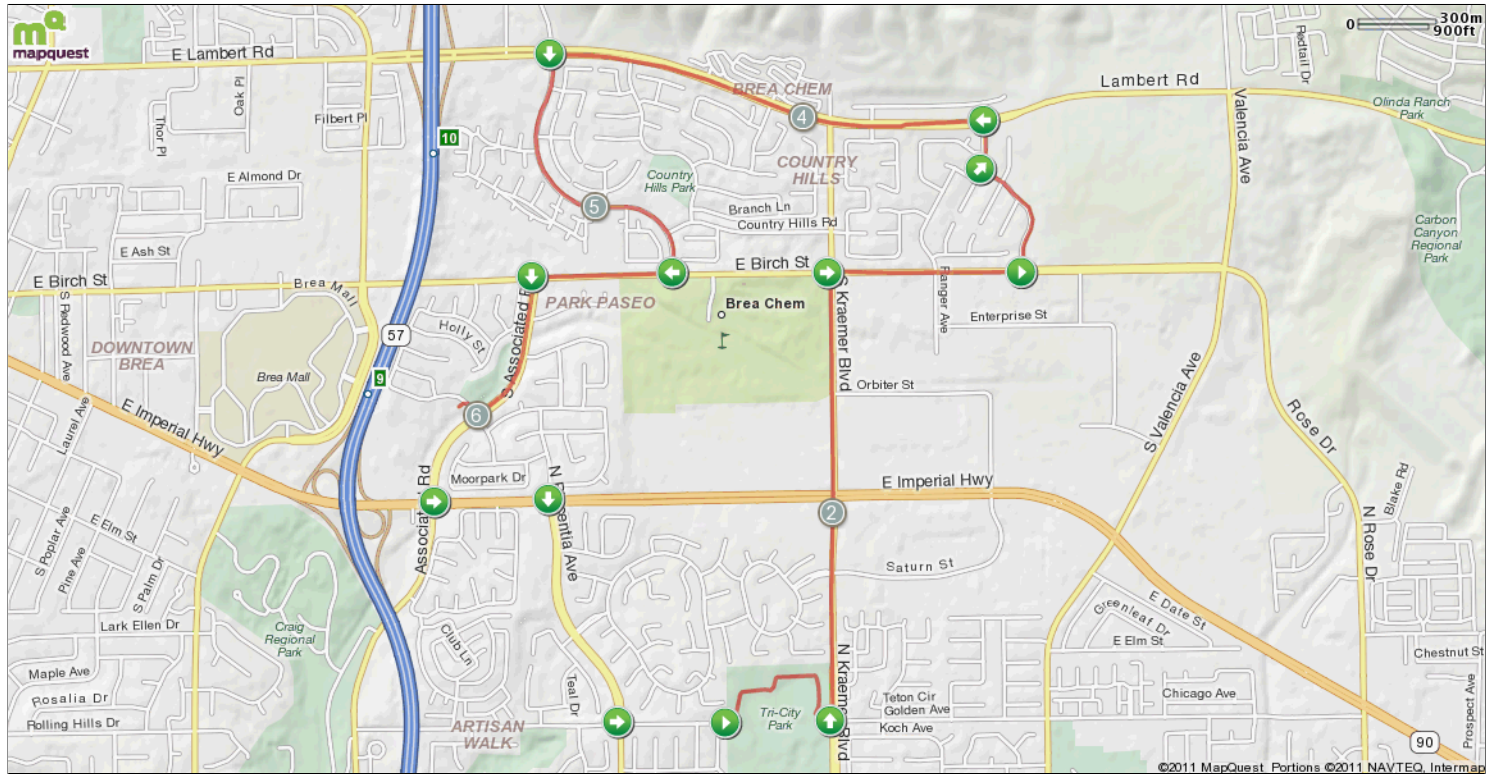

Cherie's Run

Starts In Fullerton, California

6.03 miles

Description

Cherie's Run

Starts In Fullerton, California

Notes		
AT	FOR	NOTES
0.23 mi.	<input type="checkbox"/> 1418ft	Head east on CA-90 W toward Kingswood Ct
		East
		South
		East
		North
		East
		North
		Northeast
		West
		South
		West
		South
0.5 mi.	182ft	Head south on Placentia Ave toward CA-90 E
0.53 mi.	2715ft	Slight right to stay on Placentia Ave
1.05 mi.	7ft	Head south on Placentia Ave toward Golden Ave/ Rolling Hills Dr
1.05 mi.	1335ft	Turn left onto Golden Ave
1.3 mi.	1898ft	Head northeast

Cherie's Run

Starts In Fullerton, California

Notes		
AT	FOR	NOTES
0.23 mi.	1418ft	Head east on CA-90 W toward Kingswood Ct
		East
		South
		East
		North
		East
		North
		Northeast
		West
		South
		West
		South
This segment shows 0.5 mi. (2,642 ft.) of your route.		

Notes		
AT	FOR	NOTES
0.5 mi.	182ft	Head south on Placentia Ave toward CA-90 E
0.53 mi.	2715ft	Slight right to stay on Placentia Ave
1.05 mi.	7ft	Head south on Placentia Ave toward Golden Ave/ Rolling Hills Dr
1.05 mi.	1335ft	Turn left onto Golden Ave
1.3 mi.	1898ft	Head northeast
This segment shows 1.08 mi. (5,702 ft.) of your route.		

Cherie's Run

Starts In Fullerton, California

Notes			
AT	FOR	NOTES	
1.66 mi.		237ft	Turn left toward N Kraemer Blvd
1.71 mi.		11ft	Turn left onto N Kraemer Blvd
1.71 mi.		1mi 32ft	Head north on N Kraemer Blvd toward Blueridge Dr
2.72 mi.		18ft	Head north on S Kraemer Blvd toward E Birch St
2.72 mi.		2394ft	Turn right onto E Birch St
3.17 mi.		1525ft	Head north on S Flower Hill St toward Bluegrass St
This segment shows 1.92 mi. (10,147 ft.) of your route.			