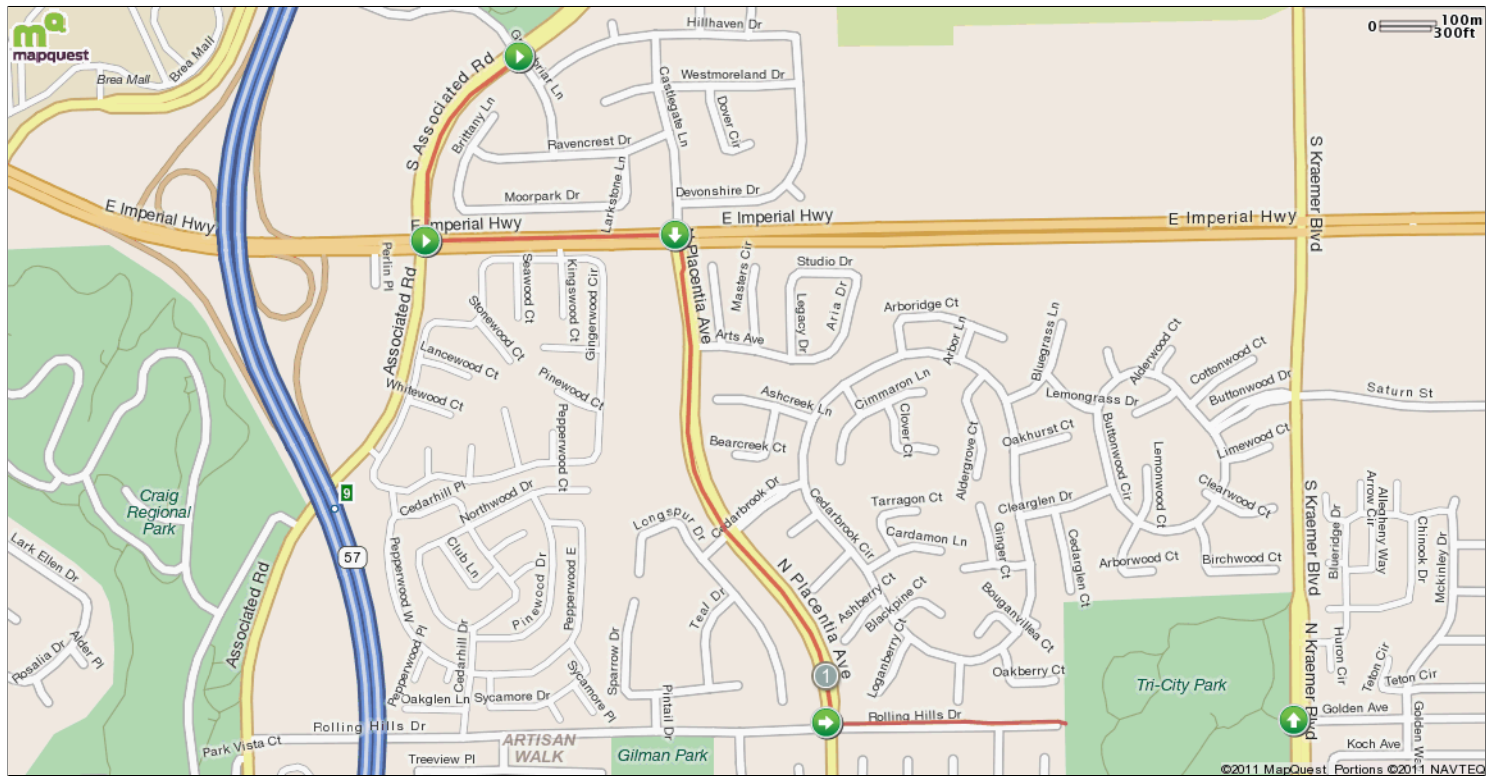

Cherie's Run

Starts In Fullerton, California

6.03 miles

Description

Cherie's Run

Starts In Fullerton, California

Notes		
AT	FOR	NOTES
0.23 mi.	<input type="checkbox"/> 1418ft	Head east on CA-90 W toward Kingswood Ct
		East
		South
		East
		North
		East
		North
		Northeast
		West
		South
		West
		South
0.5 mi.	182ft	Head south on Placentia Ave toward CA-90 E
0.53 mi.	2715ft	Slight right to stay on Placentia Ave
1.05 mi.	7ft	Head south on Placentia Ave toward Golden Ave/ Rolling Hills Dr
1.05 mi.	1335ft	Turn left onto Golden Ave
1.3 mi.	1898ft	Head northeast

Notes		
AT	FOR	NOTES
1.66 mi.	237ft	Turn left toward N Kraemer Blvd
1.71 mi.	11ft	Turn left onto N Kraemer Blvd
1.71 mi.	1mi 32ft	Head north on N Kraemer Blvd toward Blueridge Dr
2.72 mi.	18ft	Head north on S Kraemer Blvd toward E Birch St
2.72 mi.	2394ft	Turn right onto E Birch St
3.17 mi.	1525ft	Head north on S Flower Hill St toward Bluegrass St
3.46 mi.	591ft	Head north on Sunflower St toward Shamrock Ave
3.57 mi.	1mi 218ft	Head west on E Lambert Rd toward Walden Rd
4.62 mi.	3740ft	Head south on N Associated Rd toward Woodhill Ln
5.32 mi.	1725ft	Head west on E Birch St
5.65 mi.	44ft	Head south toward E Birch St
5.66 mi.	2141ft	Continue straight onto S Associated Rd
6.06 mi.	<input type="checkbox"/>	

Cherie's Run

Starts In Fullerton, California

Notes		
AT	FOR	NOTES
0.23 mi.	1418ft	Head east on CA-90 W toward Kingswood Ct
		East
		South
		East
		North
		East
		North
		Northeast
		West
		South
		West
		South
This segment shows 0.5 mi. (2,642 ft.) of your route.		