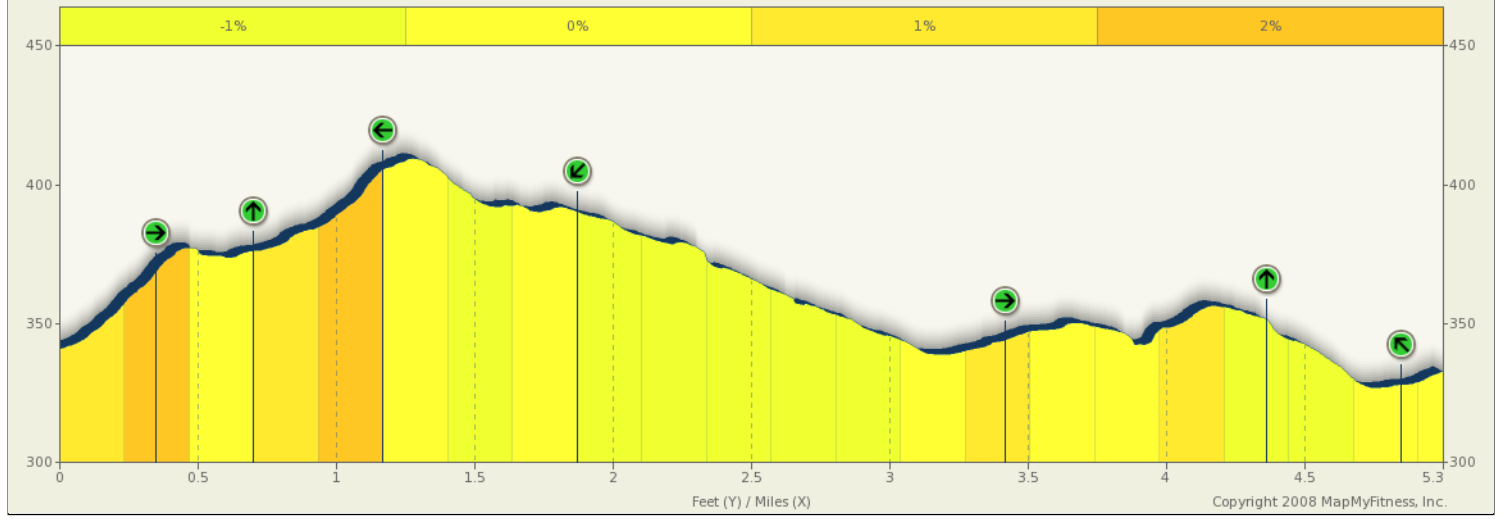

ROUTE DESCRIPTION:
 No Description Provided

ROUTE DESCRIPTION:
No Description Provided

Notes		
AT	FOR	NOTES
0.37 mi.	2017ft	Right on Birch St.
0.75 mi.	2614ft	Left on State College Blvd.
1.25 mi.	3976ft	Left on Lambert Rd.
2 mi.	0ft	Left on Brea Blvd.
2 mi.	1mi 3430ft	Left on Brea Blvd.
3.65 mi.	1mi 61ft	Left on Rolling Hills Dr.
4.66 mi.	2752ft	Left on State College Blvd.
5.18 mi.	850ft	Return to Snail's Pace Store

Notes		
AT	FOR	NOTES
5.34 mi.	-	Stop