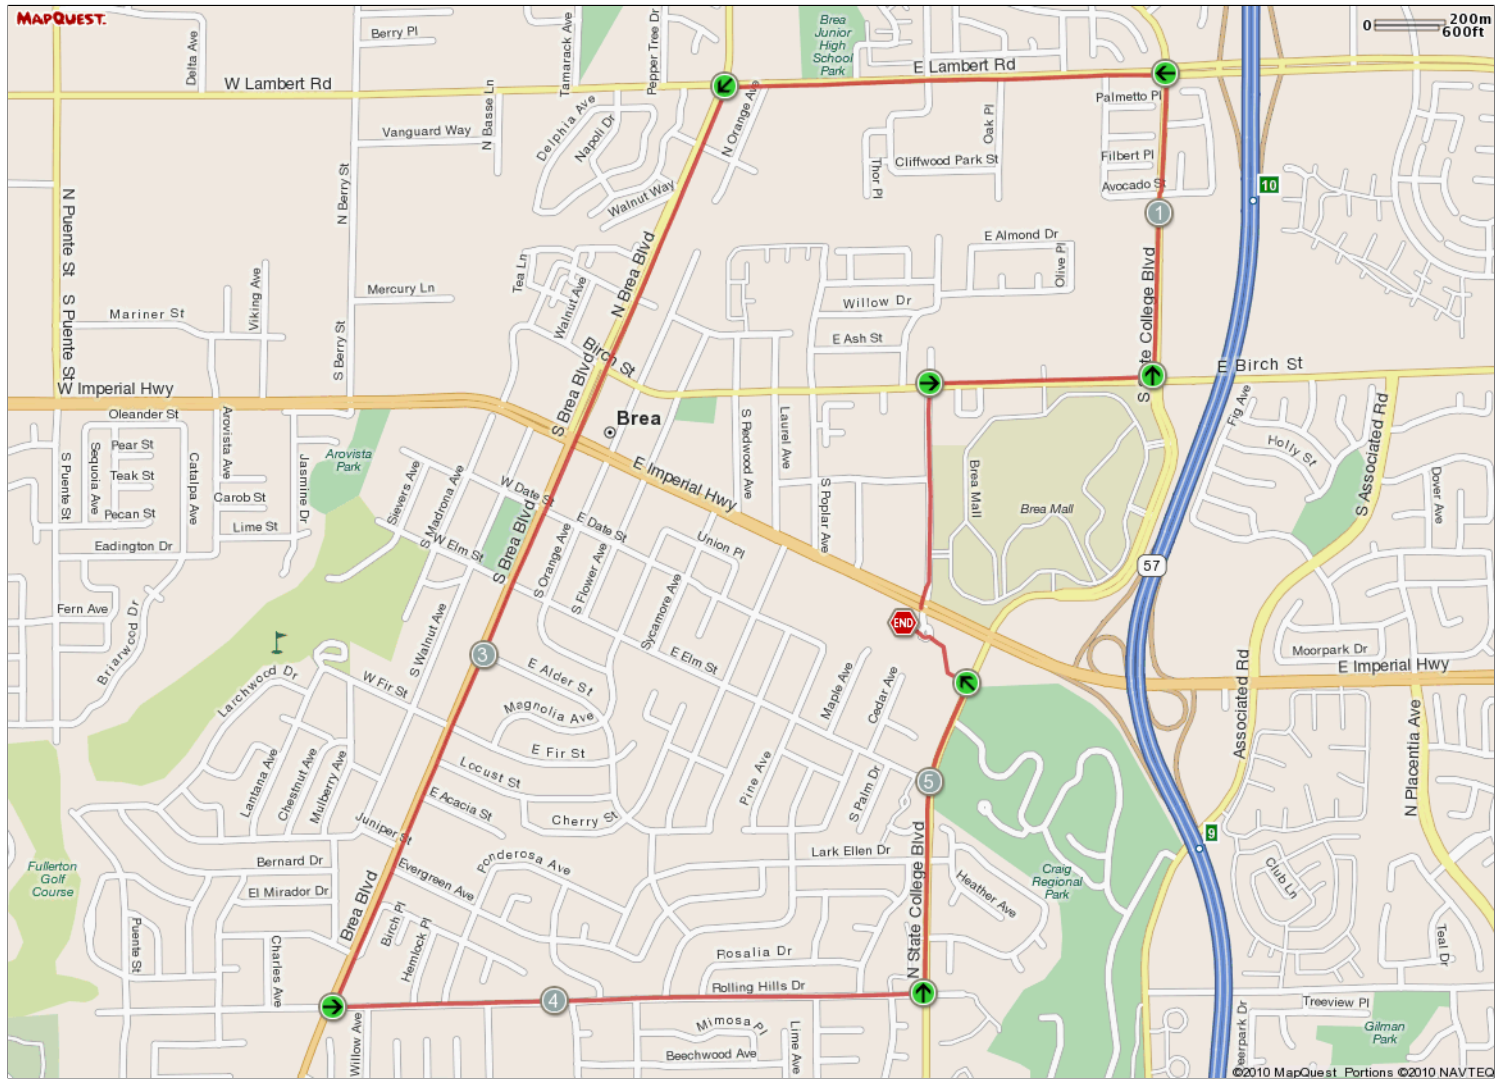

ROUTE DESCRIPTION:
 No Description Provided

ROUTE DESCRIPTION:
No Description Provided

Notes		
AT	FOR	NOTES
0.37 mi.	2017ft	Right on Birch St.
0.75 mi.	2614ft	Left on State College Blvd.
1.25 mi.	3976ft	Left on Lambert Rd.
2 mi.	0ft	Left on Brea Blvd.
2 mi.	1mi 3430ft	Left on Brea Blvd.
3.65 mi.	1mi 61ft	Left on Rolling Hills Dr.
4.66 mi.	2752ft	Left on State College Blvd.
5.18 mi.	850ft	Return to Snail's Pace Store

Notes		
AT	FOR	NOTES
5.34 mi.	-	Stop