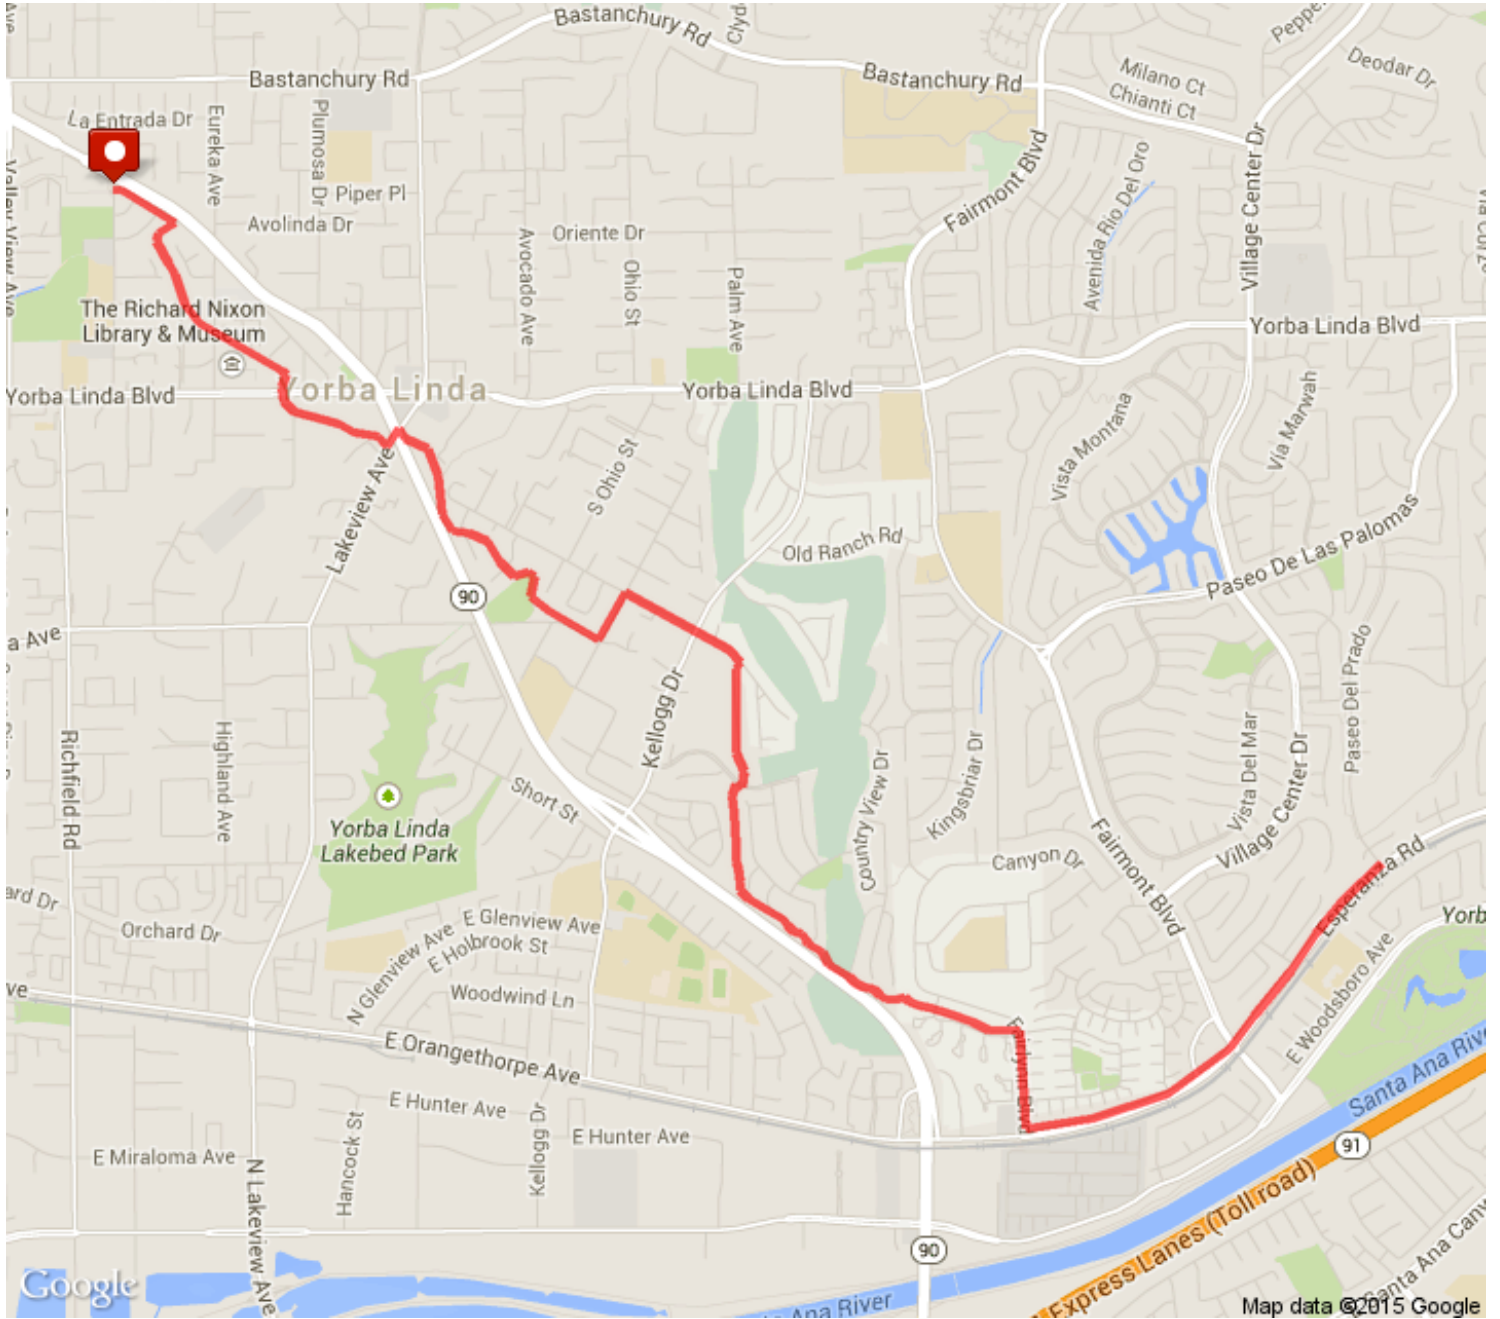

CA Cruisers YL Run
Distance: 10.12 mi

mapmyrun

Elevation data not yet available.

 This segment has no directions. 0 mi (+10.12 mi)

 Destination 10.12 mi (+0 mi)

MapMyRun • <http://mapmyrun.com/routes/view/640438192>