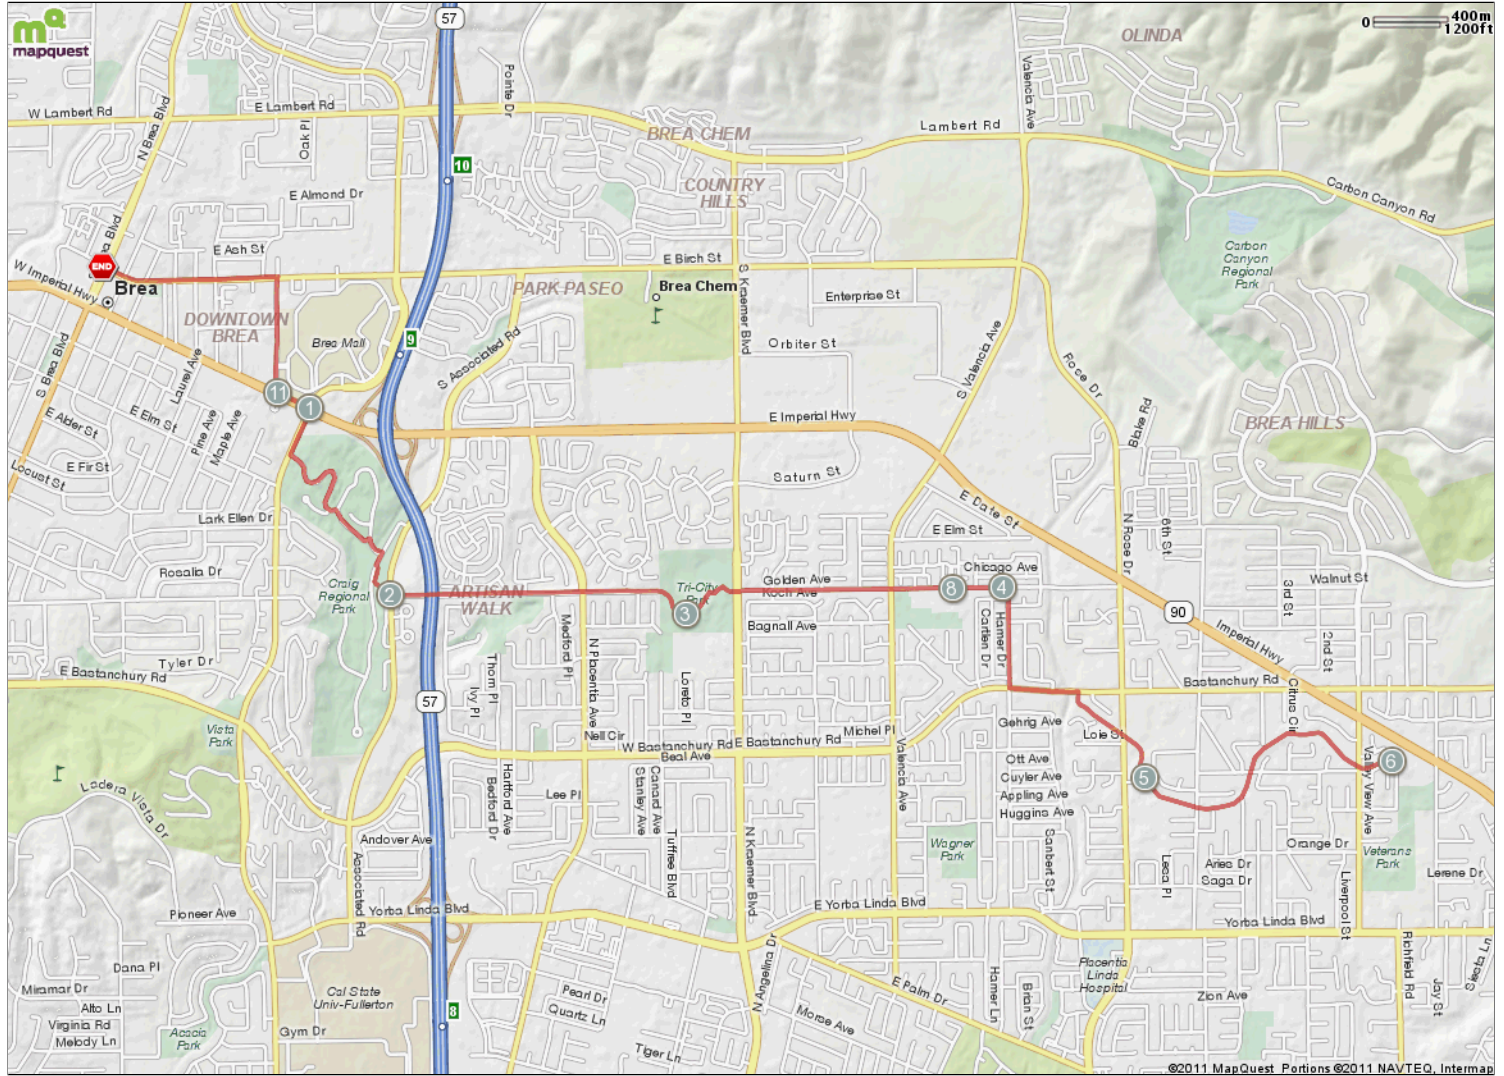

Bruxie Run

Starts In Brea, California

12.01 miles

Elevation **381ft** Max **292ft** Min **+138ft** Ascent **-138ft** Descent **< 3 %** Max Climb

Description

Bruxie Run

Starts In Brea, California

Notes		
AT	FOR	NOTES
START	3015ft	Head southeast on E Birch St toward S Brea Blvd
0.57 mi.	18ft	Head east on E Birch St toward S Randolph Ave
0.57 mi.	1864ft	Turn right onto S Randolph Ave
0.93 mi.	19ft	Head south on S Randolph Ave toward CA-90 W
0.93 mi.	734ft	Turn left onto CA-90 W
1.07 mi.	20ft	Head northwest on CA-90 W toward S State College Blvd
1.07 mi.	4902ft	Turn left onto S State College Blvd
2 mi.	4601ft	Head east on Rolling Hills Dr toward N Associated Rd
2.87 mi.	37ft	Keep left at the fork
2.88 mi.	6mi 1591ft	Head west toward Rolling Hills Dr

Notes		
AT	FOR	NOTES
9.18 mi.	37ft	
9.19 mi.	383ft	Continue straight onto Rolling Hills Dr
9.26 mi.	1mi 2996ft	Slight right to stay on Rolling Hills Dr
10.83 mi.	844ft	Head northeast on S State College Blvd toward CA-90 E
10.99 mi.	20ft	Turn right onto CA-90 W
10.99 mi.	734ft	Head northwest on CA-90 W toward S State College Blvd
11.13 mi.	19ft	Turn right onto S Randolph Ave
11.14 mi.	1864ft	Head north on S Randolph Ave toward Brea Mall Way
11.49 mi.	18ft	Turn left onto E Birch St
11.49 mi.		Head west on E Birch St toward S Randolph Ave

Bruxie Run

Starts In Brea, California

Notes		
AT	FOR	NOTES
START	3015ft	Head southeast on E Birch St toward S Brea Blvd
0.57 mi.	18ft	Head east on E Birch St toward S Randolph Ave
0.57 mi.	1864ft	Turn right onto S Randolph Ave
0.93 mi.	19ft	Head south on S Randolph Ave toward CA-90 W
0.93 mi.	734ft	Turn left onto CA-90 W
1.07 mi.	20ft	Head northwest on CA-90 W toward S State College Blvd
1.07 mi.	4902ft	Turn left onto S State College Blvd
2 mi.	4601ft	Head east on Rolling Hills Dr toward N Associated Rd
2.87 mi.	37ft	Keep left at the fork
2.88 mi.	6mi 1591ft	Head west toward Rolling Hills Dr
This segment shows 2.89 mi. (15,235 ft.) of your route.		