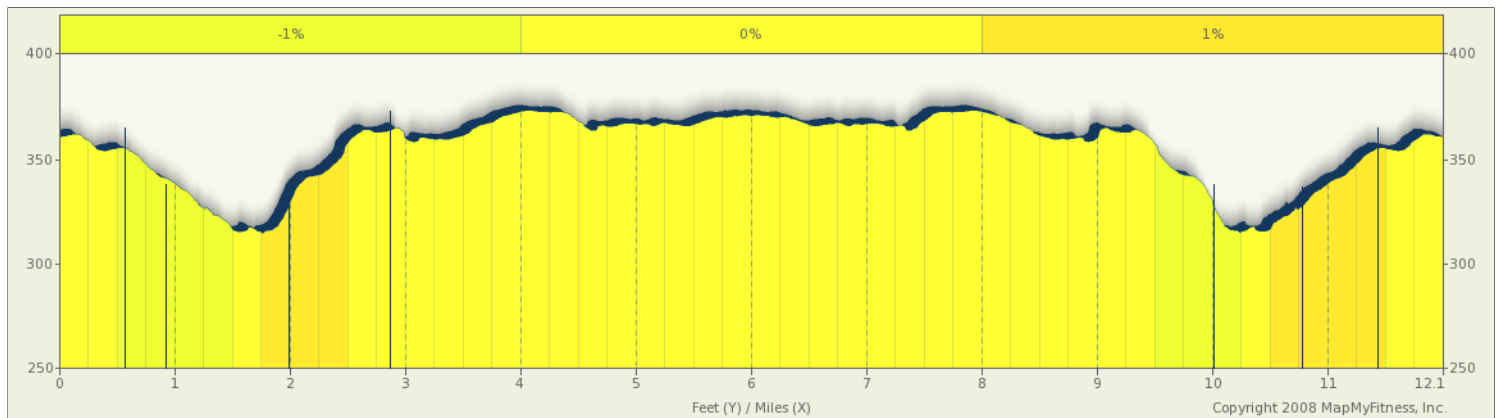

Bruxie Run

Starts In Brea, California

12.01 miles

Elevation **381ft** Max **292ft** Min **+138ft** Ascent **-138ft** Descent **< 3 %** Max Climb

Description

Bruxie Run

Starts In Brea, California

Notes		
AT	FOR	NOTES
START	3015ft	Head southeast on E Birch St toward S Brea Blvd
0.57 mi.	18ft	Head east on E Birch St toward S Randolph Ave
0.57 mi.	1864ft	Turn right onto S Randolph Ave
0.93 mi.	19ft	Head south on S Randolph Ave toward CA-90 W
0.93 mi.	734ft	Turn left onto CA-90 W
1.07 mi.	20ft	Head northwest on CA-90 W toward S State College Blvd
1.07 mi.	4902ft	Turn left onto S State College Blvd
2 mi.	4601ft	Head east on Rolling Hills Dr toward N Associated Rd
2.87 mi.	37ft	Keep left at the fork
2.88 mi.	6mi 1591ft	Head west toward Rolling Hills Dr

Notes		
AT	FOR	NOTES
9.18 mi.	37ft	
9.19 mi.	383ft	Continue straight onto Rolling Hills Dr
9.26 mi.	1mi 2996ft	Slight right to stay on Rolling Hills Dr
10.83 mi.	844ft	Head northeast on S State College Blvd toward CA-90 E
10.99 mi.	20ft	Turn right onto CA-90 W
10.99 mi.	734ft	Head northwest on CA-90 W toward S State College Blvd
11.13 mi.	19ft	Turn right onto S Randolph Ave
11.14 mi.	1864ft	Head north on S Randolph Ave toward Brea Mall Way
11.49 mi.	18ft	Turn left onto E Birch St
11.49 mi.		Head west on E Birch St toward S Randolph Ave

Bruxie Run

Starts In Brea, California

Notes		
AT	FOR	NOTES
START	3015ft	Head southeast on E Birch St toward S Brea Blvd
0.57 mi.	18ft	Head east on E Birch St toward S Randolph Ave
0.57 mi.	1864ft	Turn right onto S Randolph Ave
0.93 mi.	19ft	Head south on S Randolph Ave toward CA-90 W
0.93 mi.	734ft	Turn left onto CA-90 W
1.07 mi.	20ft	Head northwest on CA-90 W toward S State College Blvd
1.07 mi.	4902ft	Turn left onto S State College Blvd
2 mi.	4601ft	Head east on Rolling Hills Dr toward N Associated Rd
2.87 mi.	37ft	Keep left at the fork
2.88 mi.	6mi 1591ft	Head west toward Rolling Hills Dr
This segment shows 2.89 mi. (15,235 ft.) of your route.		