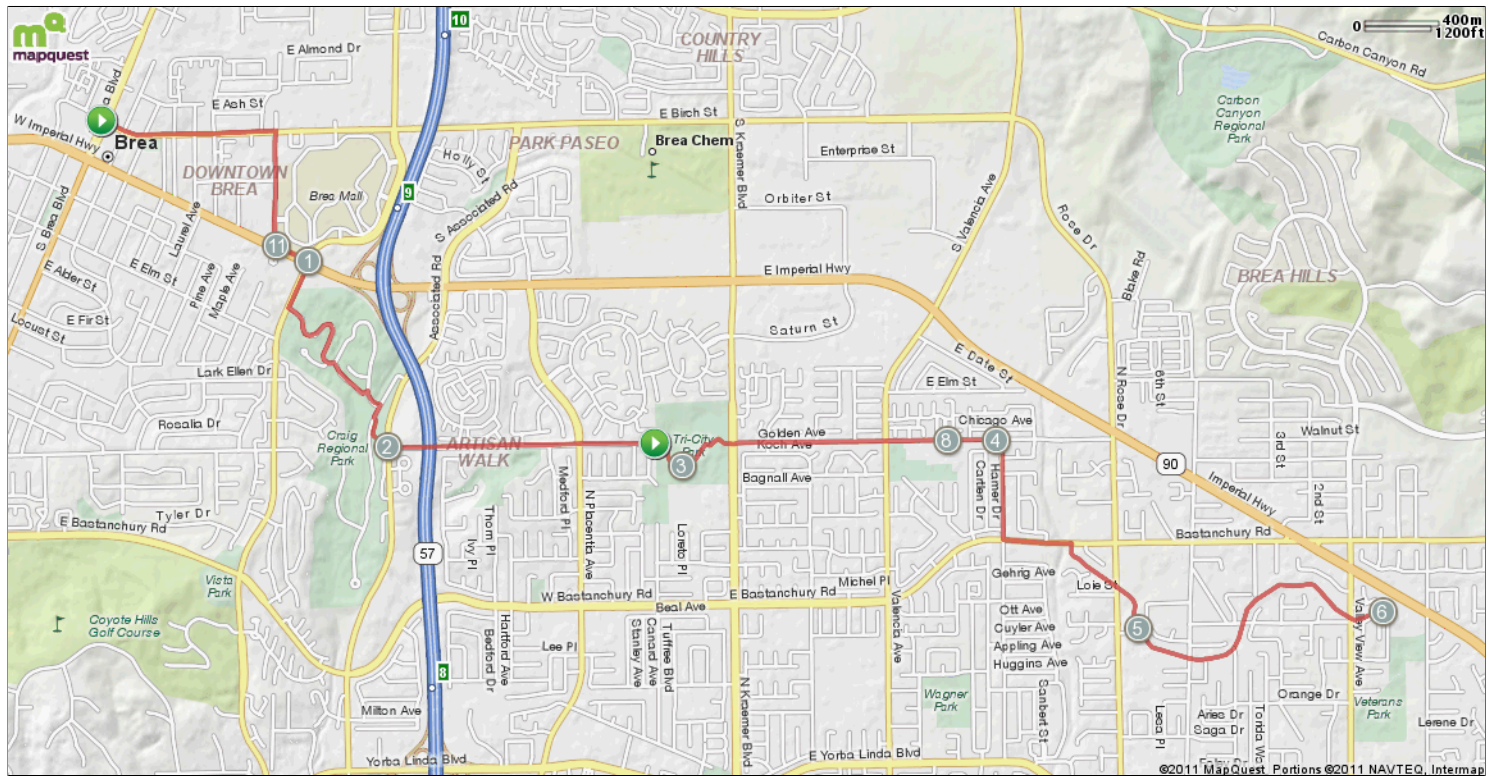

Bruxie Run

Starts In Brea, California

12.01 miles

Elevation **381ft** Max **292ft** Min **+138ft** Ascent **-138ft** Descent **< 3 %** Max Climb

Description

Bruxie Run

Starts In Brea, California

Notes		
AT	FOR	NOTES
START	3015ft	Head southeast on E Birch St toward S Brea Blvd
0.57 mi.	18ft	Head east on E Birch St toward S Randolph Ave
0.57 mi.	1864ft	Turn right onto S Randolph Ave
0.93 mi.	19ft	Head south on S Randolph Ave toward CA-90 W
0.93 mi.	734ft	Turn left onto CA-90 W
1.07 mi.	20ft	Head northwest on CA-90 W toward S State College Blvd
1.07 mi.	4902ft	Turn left onto S State College Blvd
2 mi.	4601ft	Head east on Rolling Hills Dr toward N Associated Rd
2.87 mi.	37ft	Keep left at the fork
2.88 mi.	6mi 1591ft	Head west toward Rolling Hills Dr

Notes		
AT	FOR	NOTES
9.18 mi.	37ft	
9.19 mi.	383ft	Continue straight onto Rolling Hills Dr
9.26 mi.	1mi 2996ft	Slight right to stay on Rolling Hills Dr
10.83 mi.	844ft	Head northeast on S State College Blvd toward CA-90 E
10.99 mi.	20ft	Turn right onto CA-90 W
10.99 mi.	734ft	Head northwest on CA-90 W toward S State College Blvd
11.13 mi.	19ft	Turn right onto S Randolph Ave
11.14 mi.	1864ft	Head north on S Randolph Ave toward Brea Mall Way
11.49 mi.	18ft	Turn left onto E Birch St
11.49 mi.		Head west on E Birch St toward S Randolph Ave

Bruxie Run

Starts In Brea, California

Notes		
AT	FOR	NOTES
START	3015ft	Head southeast on E Birch St toward S Brea Blvd
0.57 mi.	18ft	Head east on E Birch St toward S Randolph Ave
0.57 mi.	1864ft	Turn right onto S Randolph Ave
0.93 mi.	19ft	Head south on S Randolph Ave toward CA-90 W
0.93 mi.	734ft	Turn left onto CA-90 W
1.07 mi.	20ft	Head northwest on CA-90 W toward S State College Blvd
1.07 mi.	4902ft	Turn left onto S State College Blvd
2 mi.	4601ft	Head east on Rolling Hills Dr toward N Associated Rd
2.87 mi.	37ft	Keep left at the fork
2.88 mi.	6mi 1591ft	Head west toward Rolling Hills Dr
This segment shows 2.89 mi. (15,235 ft.) of your route.		