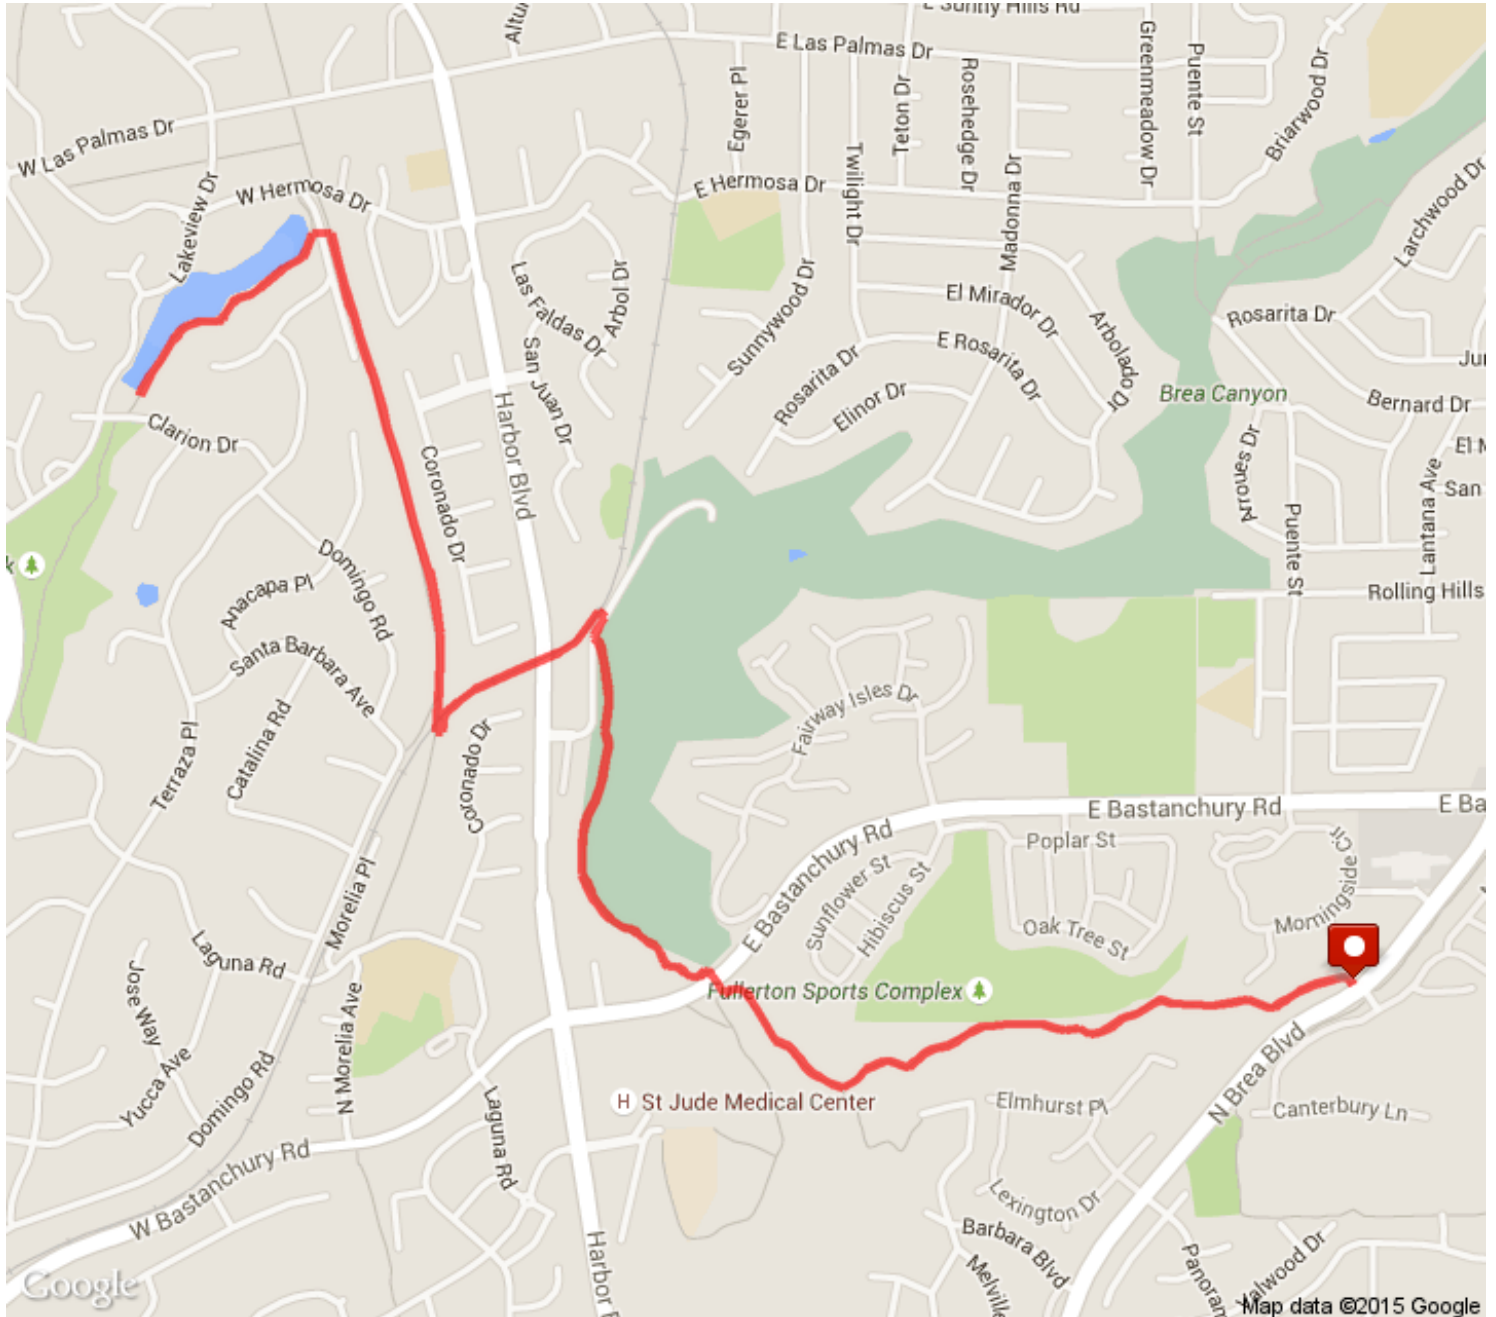

Ashburn Trail to Laguna Lake

Distance: 5.27 mi

Elevation: 226.91 ft (Max: 369.16 ft)

mapmyrun

ELEVATION (ft)