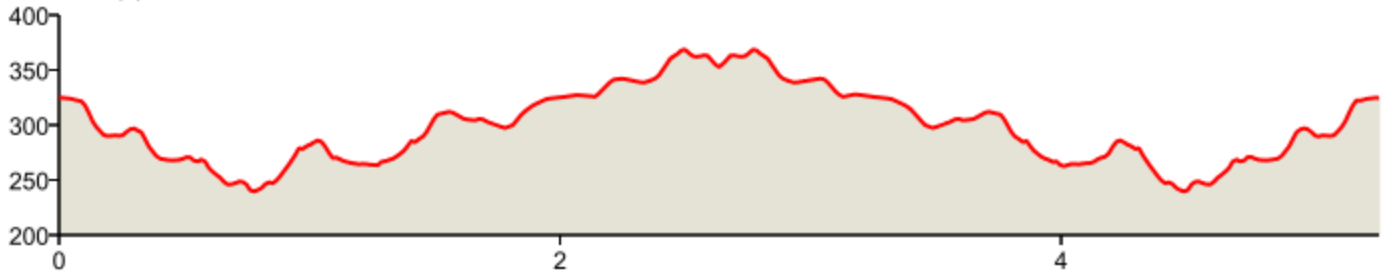

# Ashburn Trail to Laguna Lake

Distance: 5.27 mi

Elevation: 226.91 ft (Max: 369.16 ft)

mapmyrun

ELEVATION (ft)

Miles

Copyright (c) 2015 MapMyFitness Inc.

	Head northwest on Lost Trail/to coyote hills ranch toward Lost Trail Access	0 mi (+0.3 mi)
	Head southwest on Lost Trail/to coyote hills ranch toward Lost Trail Access	0.3 mi (+0.37 mi)
	Head northwest on Lost Trail	0.67 mi (+0.2 mi)
	Turn right	0.86 mi (+0.03 mi)
	Head northwest toward Brea Dam Trail	0.89 mi (+0 mi)
	Turn left onto Brea Dam Trail	0.89 mi (+0.16 mi)
	Head northwest on Brea Dam Trail	1.06 mi (+0.34 mi)
	Head northwest on Brea Dam Trail	1.4 mi (+0 mi)
	Turn right	1.4 mi (+0.03 mi)
	This segment has no directions.	1.43 mi (+0.27 mi)
	Head north on Juanita Cooke Greenbelt Trail toward W Hermosa Dr	1.69 mi (+0.08 mi)
	Head north on Juanita Cooke Greenbelt Trail toward W Hermosa Dr	1.78 mi (+0.11 mi)
	Head north on Juanita Cooke Greenbelt Trail toward W Hermosa Dr	1.89 mi (+0.18 mi)
	Head north on Juanita Cooke Greenbelt Trail toward W Hermosa Dr	2.07 mi (+0.14 mi)
	Head north on Juanita Cooke Greenbelt Trail toward W Hermosa Dr	2.21 mi (+0.1 mi)
	This segment has no directions.	2.31 mi (+0.04 mi)
	Head southwest on Bud Turner Trail toward W Clarion Dr	2.35 mi (+0.14 mi)
	Head west on Bud Turner Trail toward W Clarion Dr	2.49 mi (+0.14 mi)
	Head northeast on Bud Turner Trail toward Lakeside Dr	2.63 mi (+0.14 mi)
	Head northeast on Bud Turner Trail toward Lakeside Dr	2.78 mi (+0.14 mi)
	This segment has no directions.	2.92 mi (+0.04 mi)
	Head south on Juanita Cooke Greenbelt Trail	2.96 mi (+0.1 mi)
	Head south on Juanita Cooke Greenbelt Trail	3.06 mi (+0.14 mi)