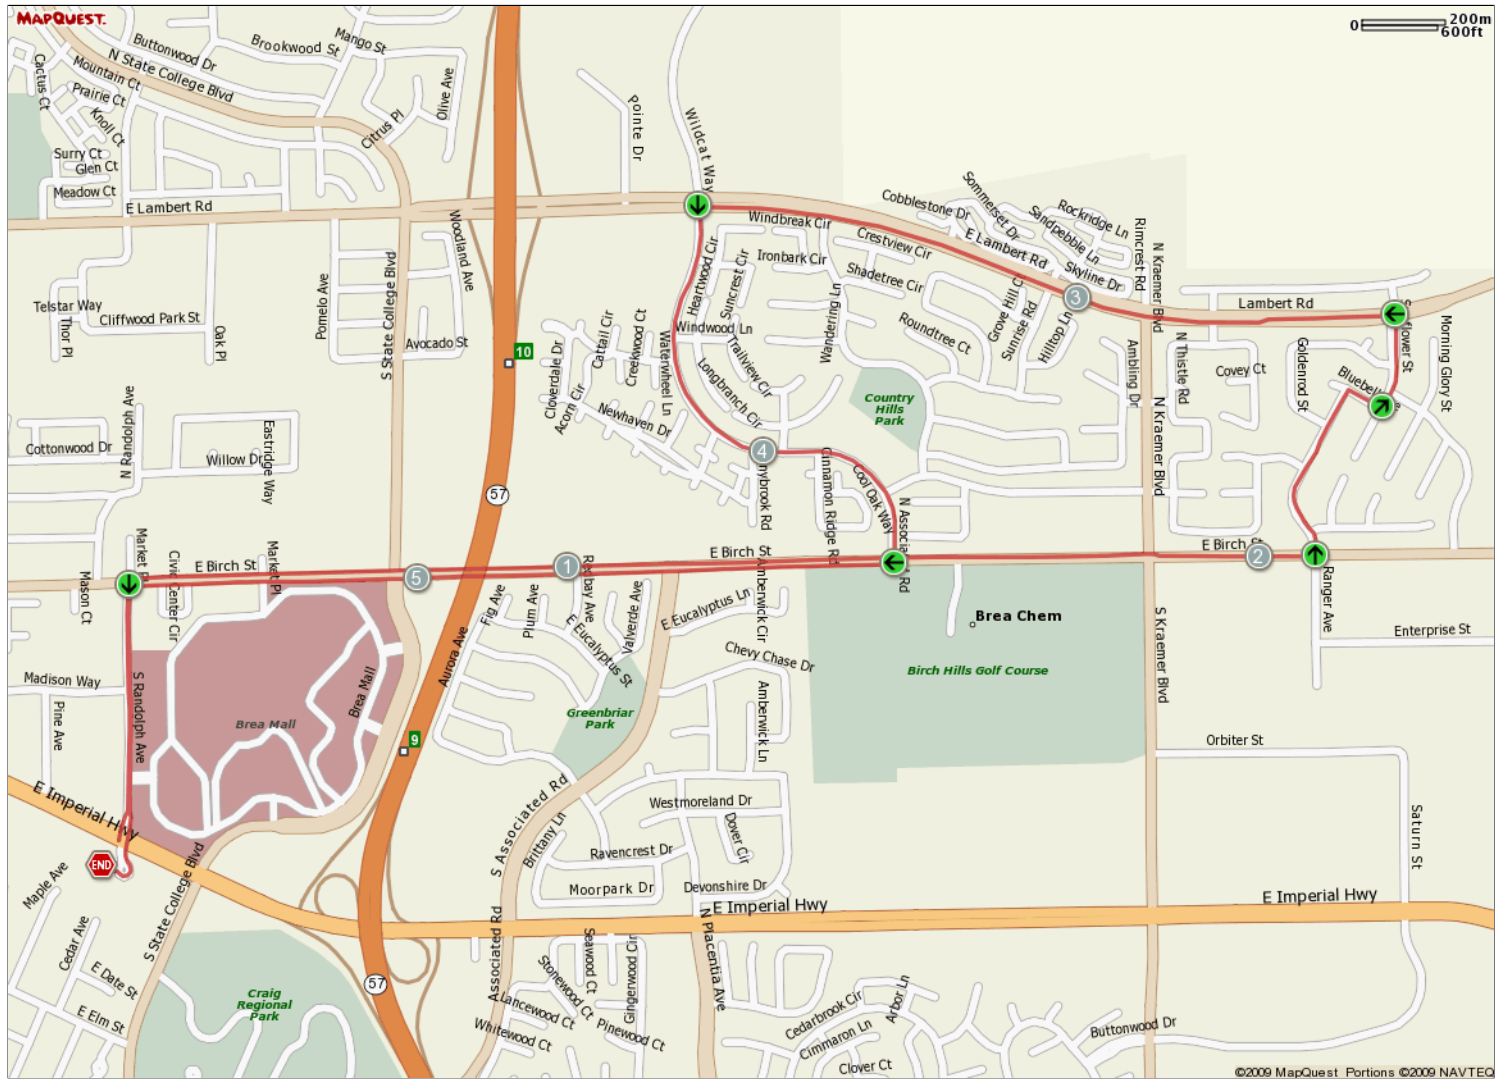

ROUTE DESCRIPTION:
 No Description Provided

ROUTE DESCRIPTION:
 No Description Provided

Notes		
AT	FOR	NOTES
0.37 mi.	1mi 3871ft	Rt. on Birch St.
2.1 mi.	1393ft	Lt. on Starflower St. (It's the 1st St. after Kraemer Blvd.)
2.36 mi.	301ft	Rt. on Bluebell Ave.
2.42 mi.	705ft	Lt. on Sunflower St.
2.56 mi.	1mi 217ft	Lt. on Lambert Rd.
3.6 mi.	3776ft	Lt. on Associated Rd.
4.31 mi.	1mi 618ft	Rt. on Birch St.
5.43 mi.	2359ft	Lt. on Randolph Ave. and return to Snail's Pace Store

Notes		
AT	FOR	NOTES
5.88 mi.	-	Stop