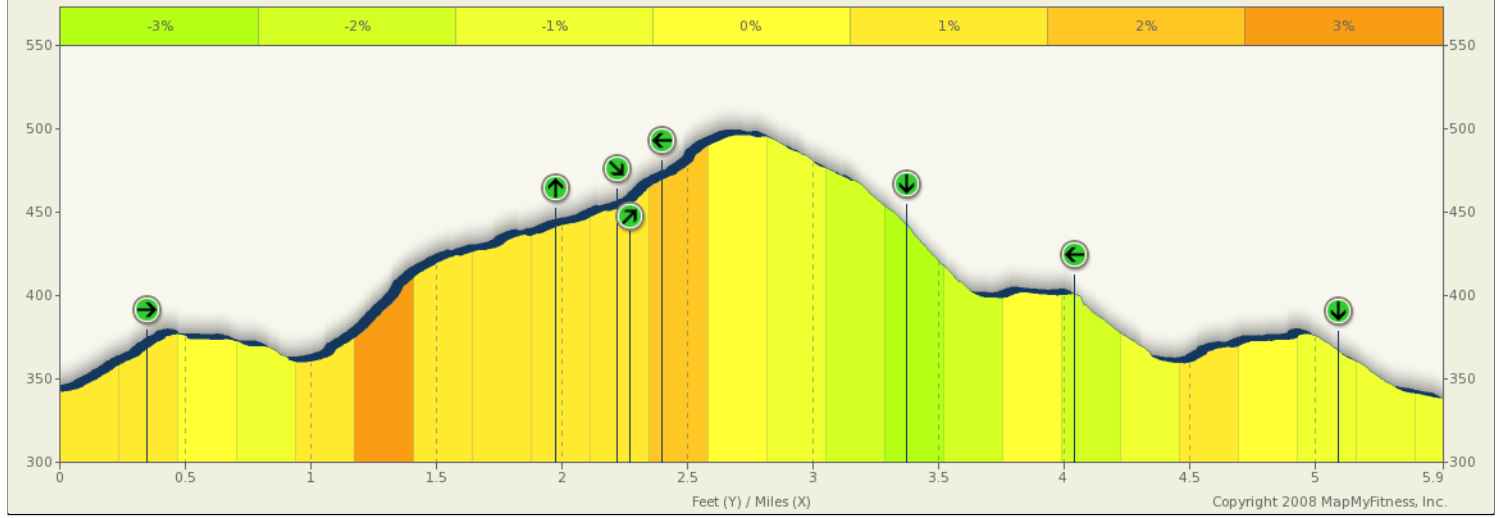

ROUTE DESCRIPTION:
 No Description Provided

ROUTE DESCRIPTION:
 No Description Provided

Notes		
AT	FOR	NOTES
0.37 mi.	1mi 3871ft	Rt. on Birch St.
2.1 mi.	1393ft	Lt. on Starflower St. (It's the 1st St. after Kraemer Blvd.)
2.36 mi.	301ft	Rt. on Bluebell Ave.
2.42 mi.	705ft	Lt. on Sunflower St.
2.56 mi.	1mi 217ft	Lt. on Lambert Rd.
3.6 mi.	3776ft	Lt. on Associated Rd.
4.31 mi.	1mi 618ft	Rt. on Birch St.
5.43 mi.	2359ft	Lt. on Randolph Ave. and return to Snail's Pace Store

Notes		
AT	FOR	NOTES
5.88 mi.	-	Stop